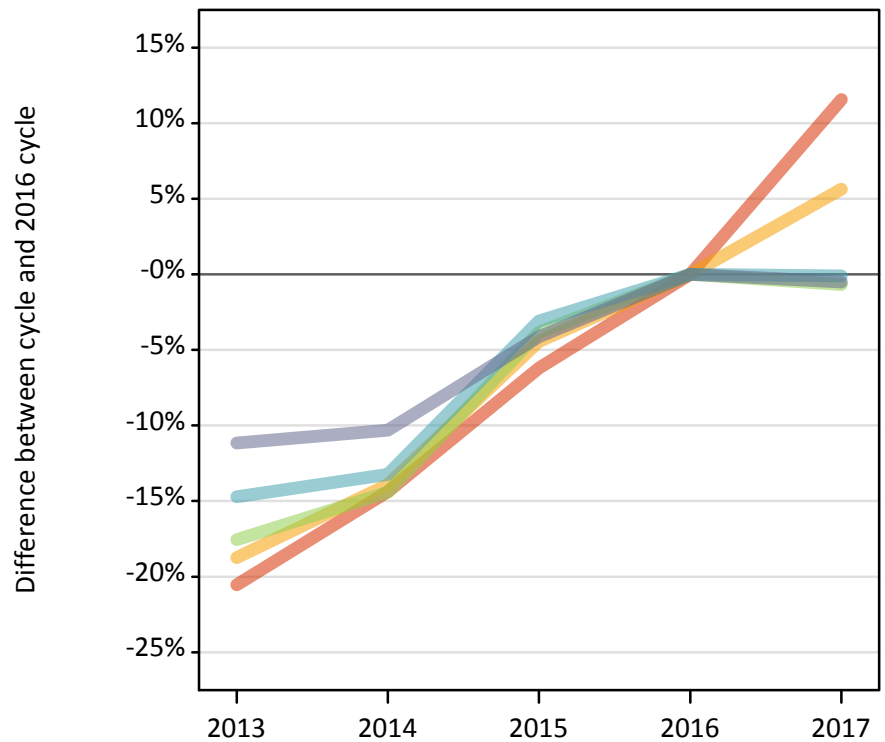

Analysis at 00:05 on Monday 21 August 2017 (4 days after A level results day)

J.1 Placed applicants from Scotland by SIMD16 quintile: 4 days after A level results day

Placed applicants: change relative to 2016 cycle totals

- Quintile 1
- Quintile 2
- Quintile 3
- Quintile 4
- Quintile 5

J.2 Placed applicants from Scotland by SIMD16 quintile: 4 days after A level results day

Applicant Status	SIMD16	2013	2014	2015	2016	2017
Placed	Quintile 1	3,380	3,640	3,990	4,260	4,750
	Quintile 2	4,020	4,260	4,730	4,950	5,230
	Quintile 3	5,020	5,210	5,850	6,090	6,050
	Quintile 4	6,390	6,500	7,260	7,490	7,480
	Quintile 5	8,570	8,650	9,250	9,640	9,600

J.3 Placed applicants from Scotland by SIMD16 quintile: 4 days after A level results day

Placed applicants: change relative to 2016 cycle totals

Applicant Status	SIMD16	2013	2014	2015	2016	2017
Placed	Quintile 1	-21%	-14%	-6%	0%	12%
	Quintile 2	-19%	-14%	-4%	0%	6%
	Quintile 3	-18%	-14%	-4%	0%	-1%
	Quintile 4	-15%	-13%	-3%	0%	-0%
	Quintile 5	-11%	-10%	-4%	0%	-0%