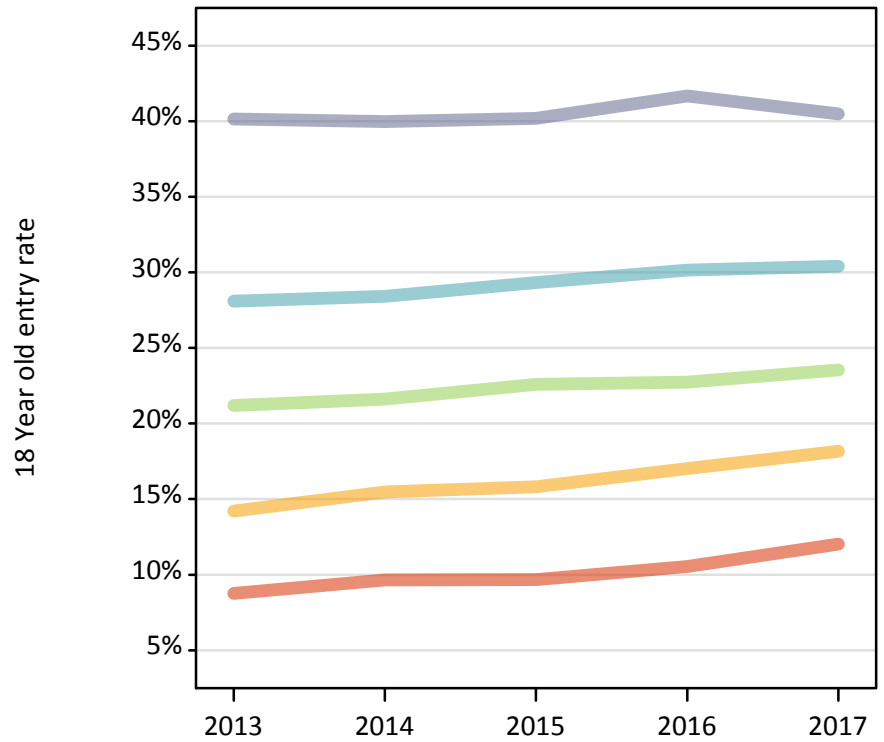

J.7 Placed 18 year old applicants from Scotland by SIMD16 quintile: 4 days after A level results day

Placed 18 year old applicants: entry rate

J.8 Placed 18 year old applicants from Scotland by SIMD16 quintile: 4 days after A level results day

Placed 18 year old applicants: entry rate

Applicant Status	SIMD16	2013	2014	2015	2016	2017
Placed	Quintile 1	8.8%	9.7%	9.7%	10.5%	12.0%
	Quintile 2	14.2%	15.5%	15.8%	17.0%	18.2%
	Quintile 3	21.2%	21.6%	22.6%	22.7%	23.5%
	Quintile 4	28.1%	28.4%	29.3%	30.1%	30.4%
	Quintile 5	40.1%	40.0%	40.2%	41.7%	40.5%

J.9 Placed 18 year old applicants from Scotland by SIMD16 quintile: 4 days after A level results day

Placed 18 year old applicants: entry rate (indexed to 100 = Quintile 1)

Applicant Status	SIMD16	2013	2014	2015	2016	2017
Placed	Quintile 1	100	100	100	100	100
	Quintile 2	162	160	163	161	151
	Quintile 3	242	224	234	216	196
	Quintile 4	321	294	303	286	253
	Quintile 5	459	414	415	395	337