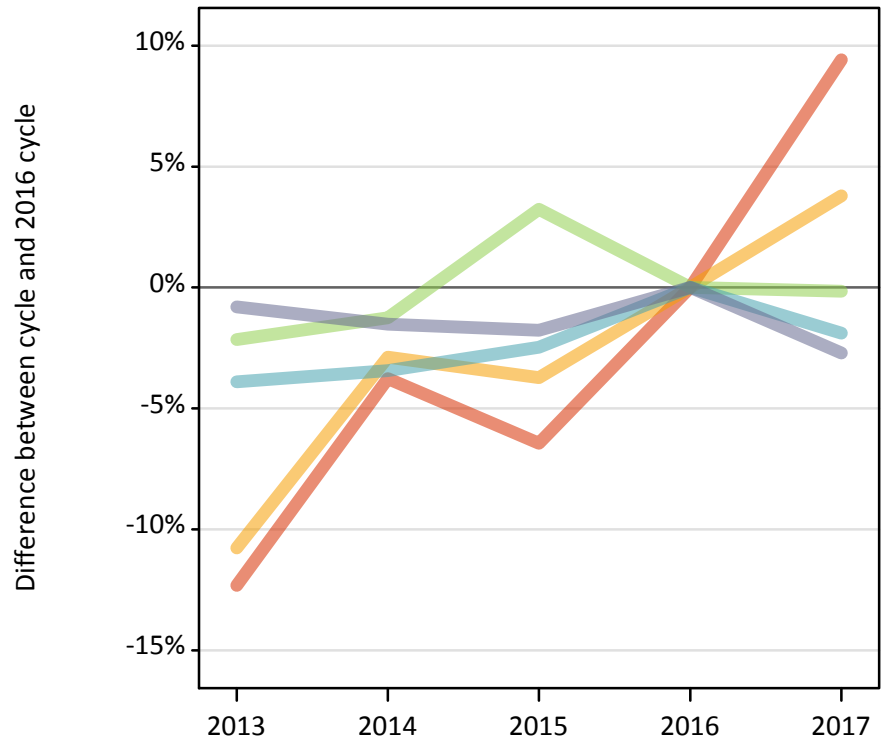

J.3 Placed applicants from Scotland by SIMD16 quintile: 4 days after A level results day

Placed applicants: change relative to 2016 cycle totals

Applicant Status	SIMD16	2013	2014	2015	2016	2017
Placed	Quintile 1	-21%	-14%	-6%	0%	12%
	Quintile 2	-19%	-14%	-4%	0%	6%
	Quintile 3	-18%	-14%	-4%	0%	-1%
	Quintile 4	-15%	-13%	-3%	0%	-0%
	Quintile 5	-11%	-10%	-4%	0%	-0%

J.4 Placed 18 year old applicants from Scotland by SIMD16 quintile: 4 days after A level results day

Placed 18 year old applicants: change relative to 2016 cycle totals

- Quintile 1
- Quintile 2
- Quintile 3
- Quintile 4
- Quintile 5