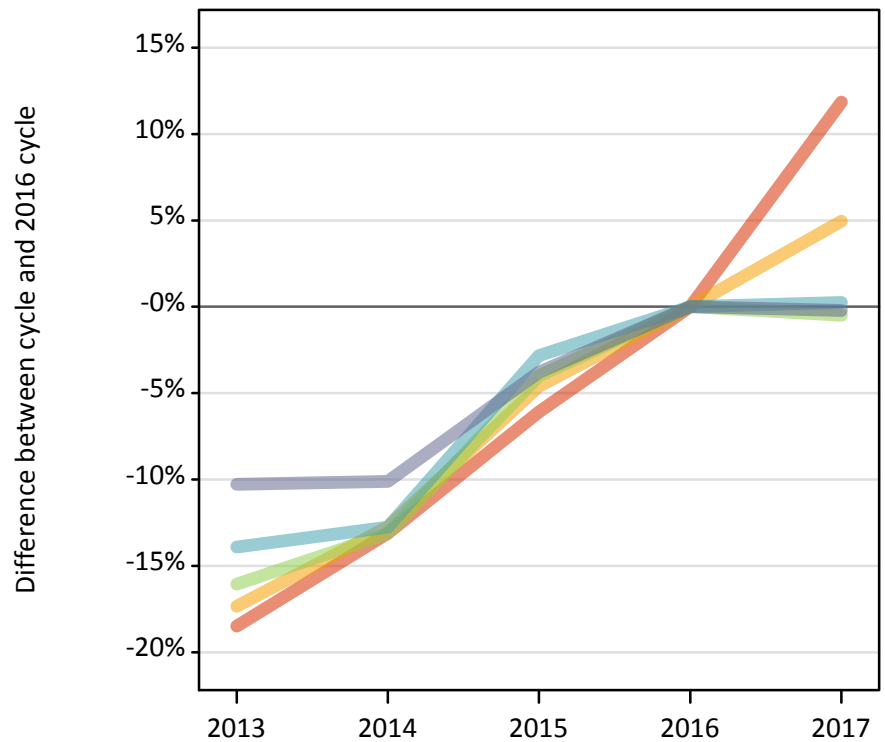

Analysis at 00:05 on Friday 1 September 2017 (15 days after A level results day)

J.1 Placed applicants from Scotland by SIMD16 quintile: 15 days after A level results day

Placed applicants: change relative to 2016 cycle totals

- Quintile 1
- Quintile 2
- Quintile 3
- Quintile 4
- Quintile 5

J.2 Placed applicants from Scotland by SIMD16 quintile: 15 days after A level results day

Applicant Status	SIMD16	2013	2014	2015	2016	2017
Placed	Quintile 1	3,630	3,870	4,180	4,450	4,980
	Quintile 2	4,270	4,510	4,930	5,170	5,420
	Quintile 3	5,260	5,440	6,020	6,270	6,240
	Quintile 4	6,620	6,710	7,470	7,690	7,710
	Quintile 5	8,840	8,850	9,470	9,850	9,830

J.3 Placed applicants from Scotland by SIMD16 quintile: 15 days after A level results day

Placed applicants: change relative to 2016 cycle totals

Applicant Status	SIMD16	2013	2014	2015	2016	2017
Placed	Quintile 1	-18%	-13%	-6%	0%	12%
	Quintile 2	-17%	-13%	-5%	0%	5%
	Quintile 3	-16%	-13%	-4%	0%	-0%
	Quintile 4	-14%	-13%	-3%	0%	0%
	Quintile 5	-10%	-10%	-4%	0%	-0%