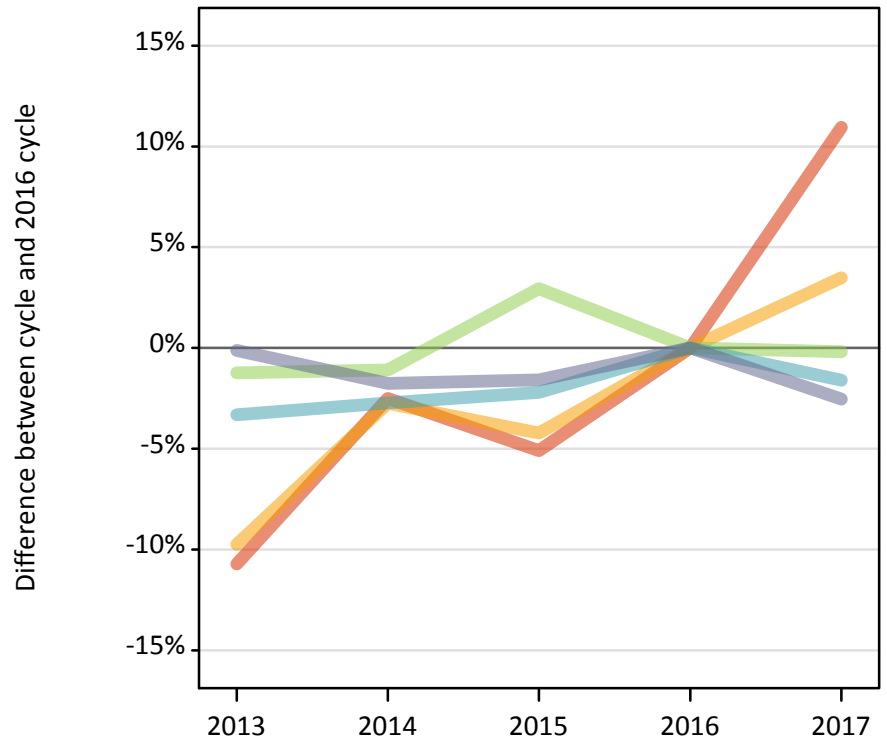

J.3 Placed applicants from Scotland by SIMD16 quintile: 15 days after A level results day

Placed applicants: change relative to 2016 cycle totals

Applicant Status	SIMD16	2013	2014	2015	2016	2017
Placed	Quintile 1	-18%	-13%	-6%	0%	12%
	Quintile 2	-17%	-13%	-5%	0%	5%
	Quintile 3	-16%	-13%	-4%	0%	-0%
	Quintile 4	-14%	-13%	-3%	0%	0%
	Quintile 5	-10%	-10%	-4%	0%	-0%

J.4 Placed 18 year old applicants from Scotland by SIMD16 quintile: 15 days after A level results day

Placed 18 year old applicants: change relative to 2016 cycle totals

- Quintile 1
- Quintile 2
- Quintile 3
- Quintile 4
- Quintile 5