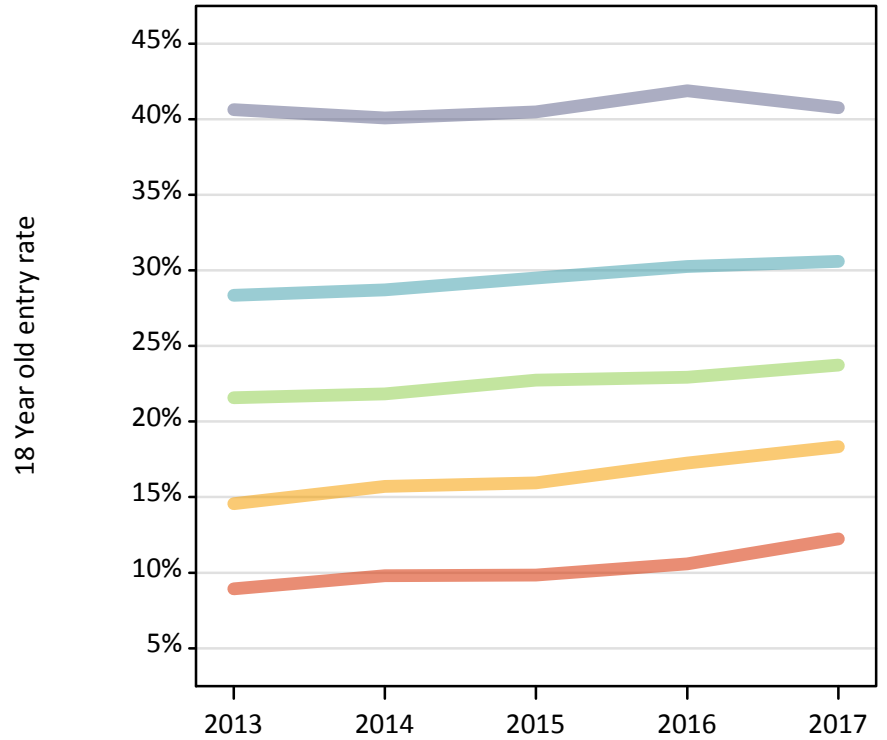

J.5 Placed 18 year old applicants from Scotland by SIMD16 quintile: 15 days after A level results day

Applicant Status	SIMD16	2013	2014	2015	2016	2017
Placed	Quintile 1	1,140	1,250	1,210	1,280	1,420
	Quintile 2	1,710	1,850	1,820	1,900	1,970
	Quintile 3	2,550	2,560	2,660	2,580	2,580
	Quintile 4	3,510	3,530	3,550	3,630	3,570
	Quintile 5	5,230	5,140	5,150	5,240	5,100

J.6 Placed 18 year old applicants from Scotland by SIMD16 quintile: 15 days after A level results day

Placed 18 year old applicants: change relative to 2016 cycle totals

Applicant Status	SIMD16	2013	2014	2015	2016	2017
Placed	Quintile 1	-11%	-3%	-5%	0%	11%
	Quintile 2	-10%	-3%	-4%	0%	3%
	Quintile 3	-1%	-1%	3%	0%	-0%
	Quintile 4	-3%	-3%	-2%	0%	-2%
	Quintile 5	-0%	-2%	-2%	0%	-3%

J.7 Placed 18 year old applicants from Scotland by SIMD16 quintile: 15 days after A level results day

Placed 18 year old applicants: entry rate

- Quintile 1
- Quintile 2
- Quintile 3
- Quintile 4
- Quintile 5