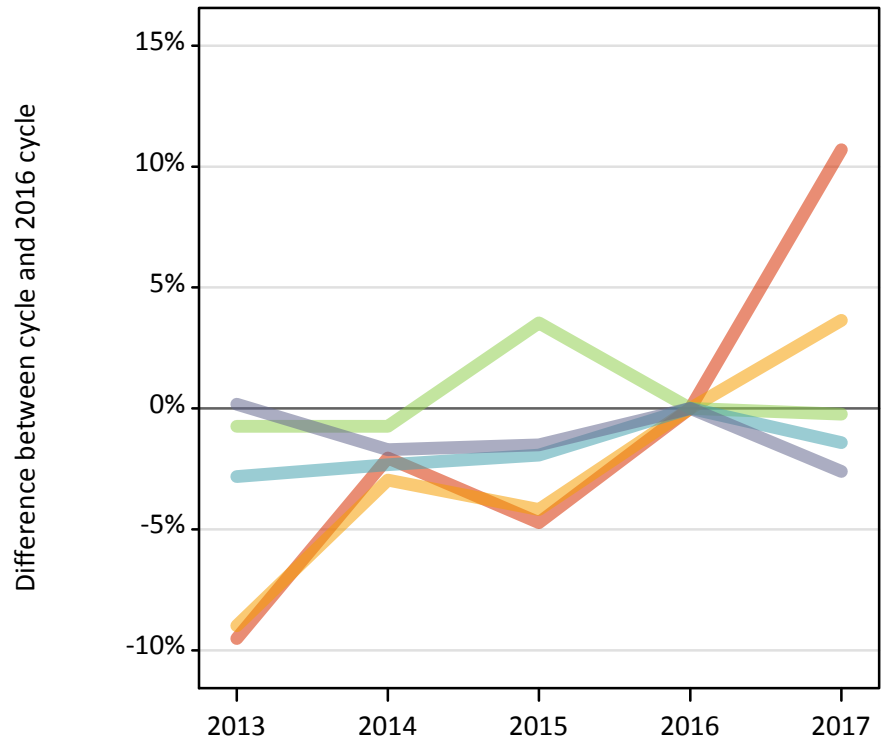

J.3 Placed applicants from Scotland by SIMD16 quintile: 28 days after A level results day

Placed applicants: change relative to 2016 cycle totals

Applicant Status	SIMD16	2013	2014	2015	2016	2017
Placed	Quintile 1	-17%	-11%	-4%	0%	13%
	Quintile 2	-16%	-12%	-4%	0%	5%
	Quintile 3	-15%	-12%	-3%	0%	-0%
	Quintile 4	-14%	-12%	-3%	0%	0%
	Quintile 5	-10%	-10%	-3%	0%	0%

J.4 Placed 18 year old applicants from Scotland by SIMD16 quintile: 28 days after A level results day

Placed 18 year old applicants: change relative to 2016 cycle totals

- Quintile 1
- Quintile 2
- Quintile 3
- Quintile 4
- Quintile 5