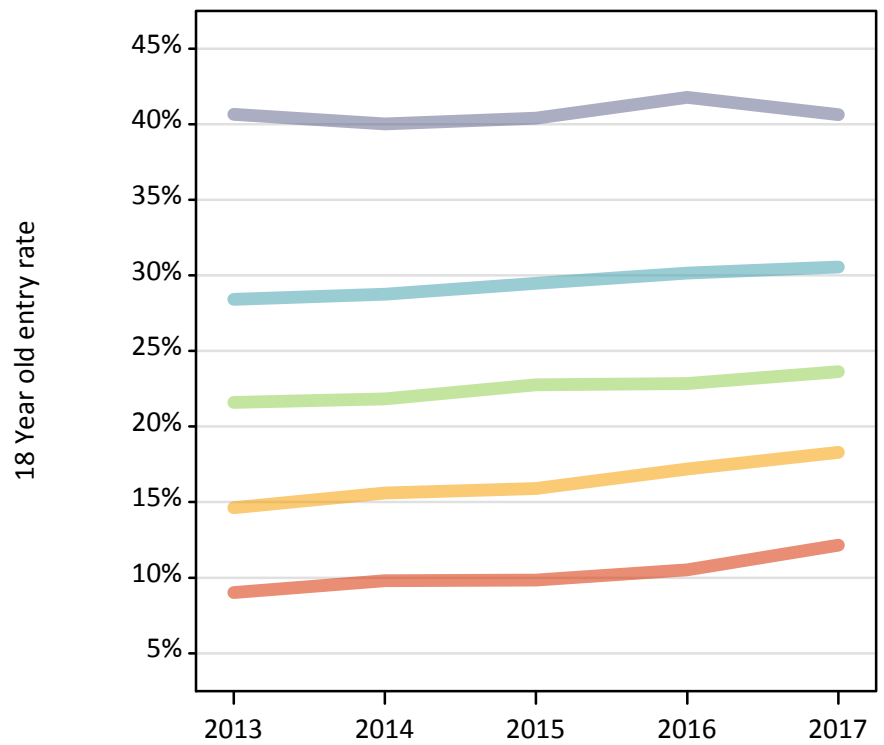

J.7 Placed 18 year old applicants from Scotland by SIMD16 quintile: 28 days after A level results day

Placed 18 year old applicants: entry rate

J.8 Placed 18 year old applicants from Scotland by SIMD16 quintile: 28 days after A level results day

Placed 18 year old applicants: entry rate

Applicant Status	SIMD16	2013	2014	2015	2016	2017
Placed	Quintile 1	9.0%	9.8%	9.8%	10.5%	12.1%
	Quintile 2	14.6%	15.6%	15.9%	17.2%	18.3%
	Quintile 3	21.6%	21.8%	22.8%	22.8%	23.6%
	Quintile 4	28.4%	28.8%	29.5%	30.2%	30.6%
	Quintile 5	40.7%	40.0%	40.4%	41.8%	40.6%

J.9 Placed 18 year old applicants from Scotland by SIMD16 quintile: 28 days after A level results day

Placed 18 year old applicants: entry rate (indexed to 100 = Quintile 1)

Applicant Status	SIMD16	2013	2014	2015	2016	2017
Placed	Quintile 1	100	100	100	100	100
	Quintile 2	162	159	161	163	151
	Quintile 3	239	222	231	217	195
	Quintile 4	315	293	300	286	252
	Quintile 5	451	408	411	397	334