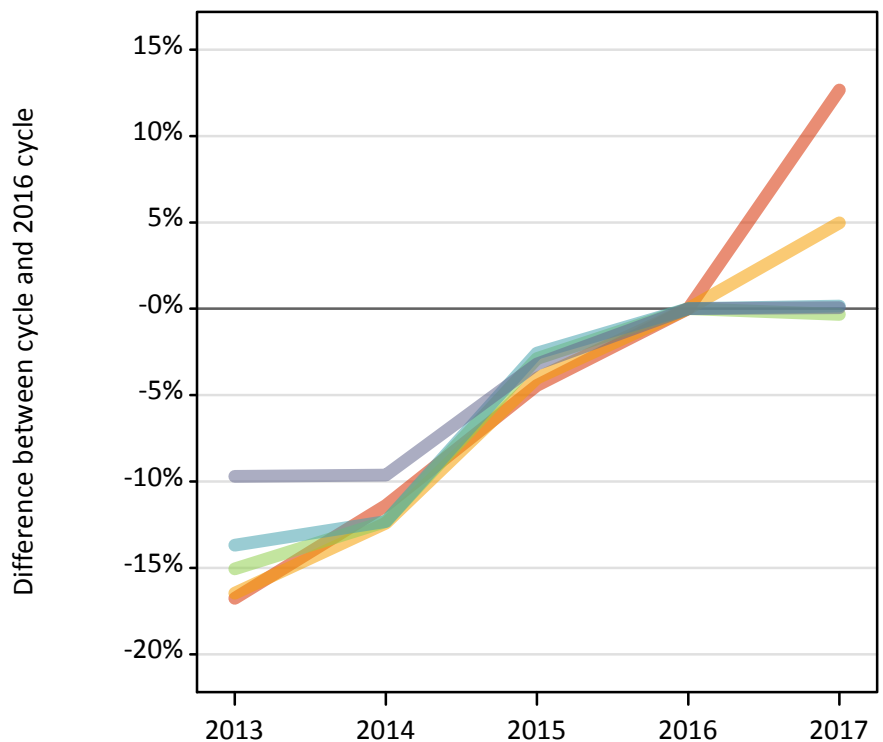

Analysis at 00:05 on Thursday 14 September 2017 (28 days after A level results day)

J.1 Placed applicants from Scotland by SIMD16 quintile: 28 days after A level results day

Placed applicants: change relative to 2016 cycle totals

- Quintile 1
- Quintile 2
- Quintile 3
- Quintile 4
- Quintile 5

J.2 Placed applicants from Scotland by SIMD16 quintile: 28 days after A level results day

Applicant Status	SIMD16	2013	2014	2015	2016	2017
Placed	Quintile 1	3,750	3,990	4,300	4,500	5,070
	Quintile 2	4,360	4,570	5,010	5,220	5,480
	Quintile 3	5,360	5,530	6,120	6,310	6,280
	Quintile 4	6,690	6,800	7,550	7,750	7,760
	Quintile 5	8,910	8,920	9,560	9,870	9,880