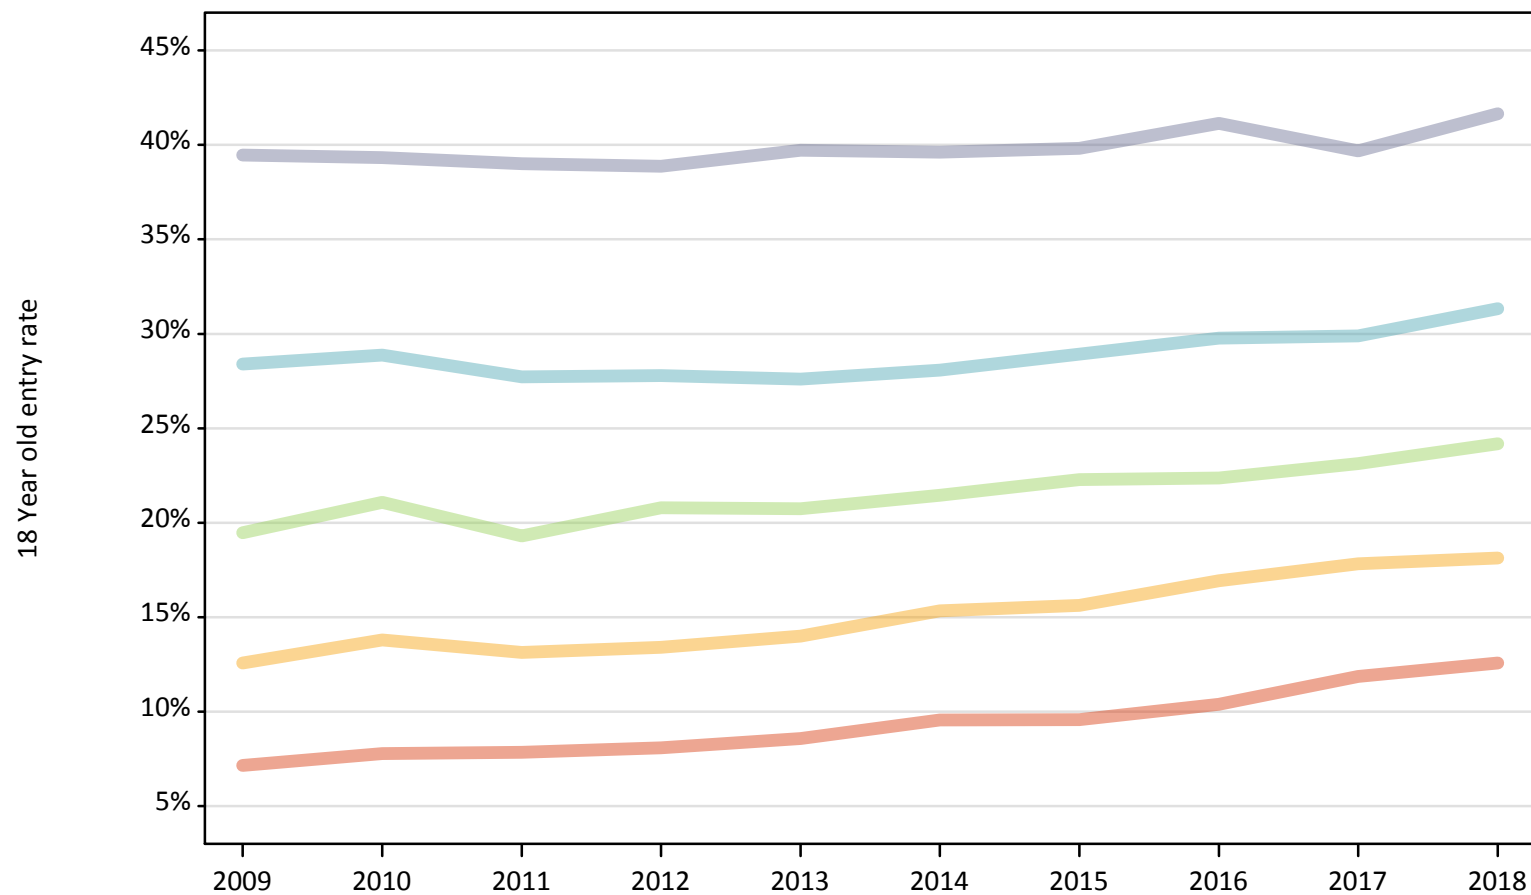

J.7 Placed 18 year old applicants from Scotland by SIMD16 quintile: A level results day

Placed 18 year old applicants: entry rate

- Quintile 1
- Quintile 2
- Quintile 3
- Quintile 4
- Quintile 5

J.8 Placed 18 year old applicants from Scotland by SIMD16 quintile: A level results day

Placed 18 year old applicants: entry rate

Applicant Status	SIMD16	2009	2010	2011	2012	2013	2014	2015	2016	2017	2018
Placed	Quintile 1	7.2%	7.8%	7.8%	8.1%	8.6%	9.6%	9.6%	10.4%	11.9%	12.6%
	Quintile 2	12.6%	13.8%	13.1%	13.4%	14.0%	15.3%	15.6%	16.9%	17.8%	18.1%
	Quintile 3	19.5%	21.1%	19.3%	20.8%	20.7%	21.4%	22.3%	22.4%	23.1%	24.2%
	Quintile 4	28.4%	28.9%	27.7%	27.8%	27.6%	28.1%	28.9%	29.8%	29.9%	31.3%
	Quintile 5	39.5%	39.3%	39.0%	38.9%	39.7%	39.6%	39.8%	41.1%	39.7%	41.6%

J.9 Placed 18 year old applicants from Scotland by SIMD16 quintile: A level results day

Placed 18 year old applicants: entry rate (indexed to 100 = Quintile 1)

Applicant Status	SIMD16	2009	2010	2011	2012	2013	2014	2015	2016	2017	2018
Placed	Quintile 1	100	100	100	100	100	100	100	100	100	100
	Quintile 2	176	177	167	166	163	161	163	163	150	144
	Quintile 3	272	271	246	257	242	224	233	215	195	192
	Quintile 4	397	371	353	343	322	294	302	287	252	249
	Quintile 5	551	505	497	480	463	415	416	396	335	331