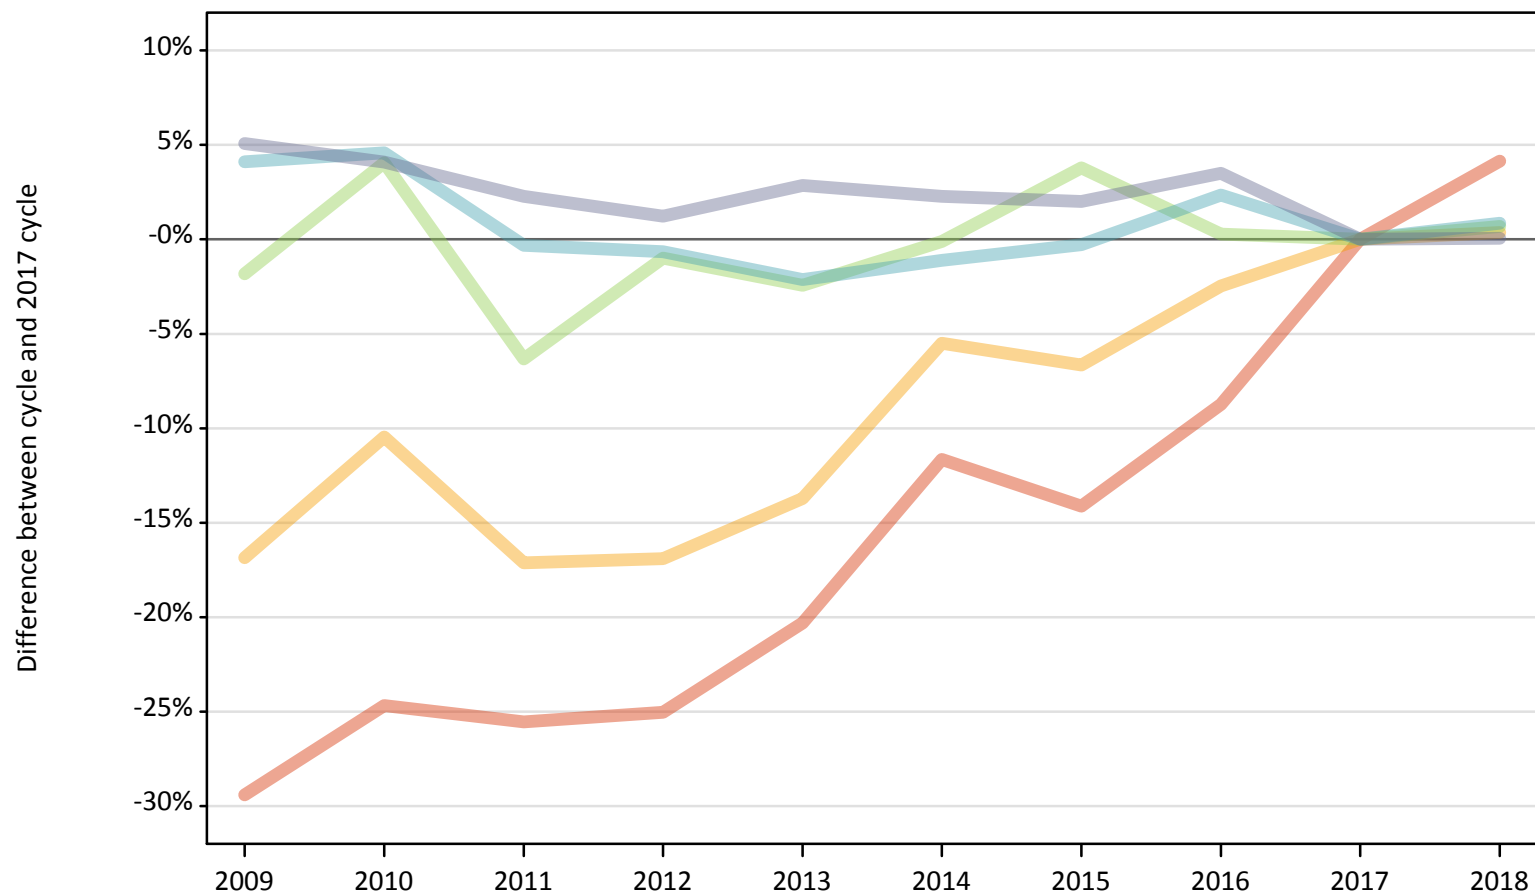

J.3 Placed applicants from Scotland by SIMD16 quintile: A level results day

Placed applicants: change relative to 2017 cycle totals

Applicant Status	SIMD16	2009	2010	2011	2012	2013	2014	2015	2016	2017	2018
Placed	Quintile 1	-45%	-33%	-33%	-34%	-29%	-23%	-16%	-10%	0%	4%
	Quintile 2	-35%	-26%	-26%	-27%	-23%	-18%	-9%	-4%	0%	1%
	Quintile 3	-23%	-15%	-19%	-18%	-17%	-13%	-3%	1%	0%	2%
	Quintile 4	-16%	-14%	-14%	-15%	-14%	-12%	-2%	1%	0%	3%
	Quintile 5	-12%	-12%	-11%	-12%	-10%	-9%	-3%	1%	0%	3%

Note: The percentage change is not recorded in the above table for groups with fewer than 10 placed applicants in that cycle or in the 2017 cycle.

J.4 Placed 18 year old applicants from Scotland by SIMD16 quintile: A level results day

Placed 18 year old applicants: change relative to 2017 cycle totals

- Quintile 1
- Quintile 2
- Quintile 3
- Quintile 4
- Quintile 5

Note: The percentage change is not plotted in the above chart for groups with fewer than 30 placed applicants in any one cycle.