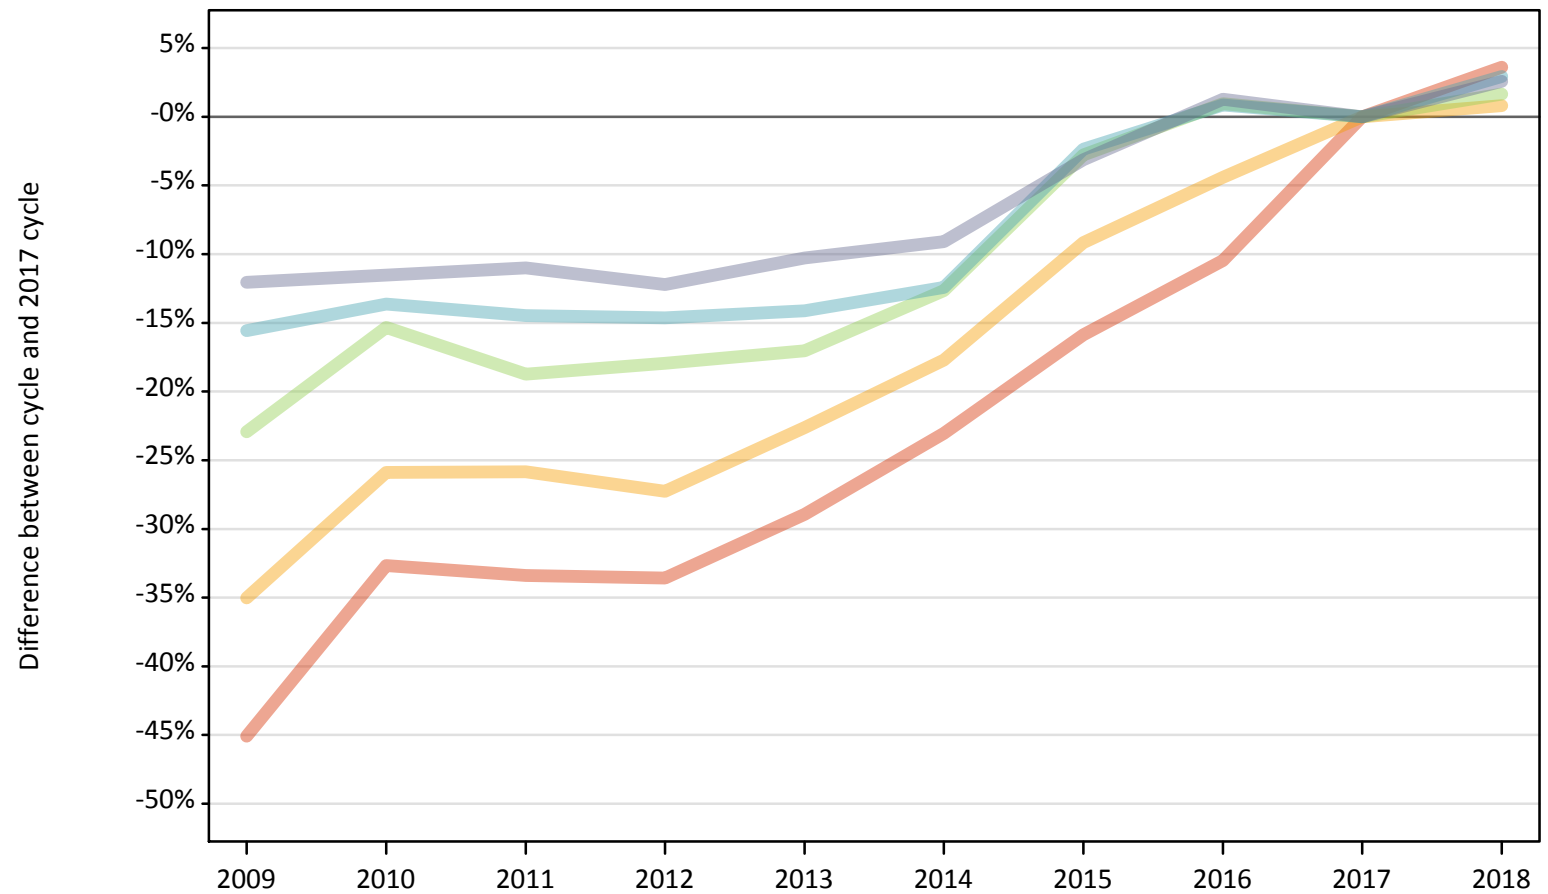

Daily Clearing Analysis: SIMD16

Analysis at 00:05 on Thursday 16 August 2018 (A level results day)

J.1 Placed applicants from Scotland by SIMD16 quintile: A level results day

Placed applicants: change relative to 2017 cycle totals

- Quintile 1
- Quintile 2
- Quintile 3
- Quintile 4
- Quintile 5

Note: The percentage change is not plotted in the above chart for groups with fewer than 30 placed applicants in any one cycle.

J.2 Placed applicants from Scotland by SIMD16 quintile: A level results day