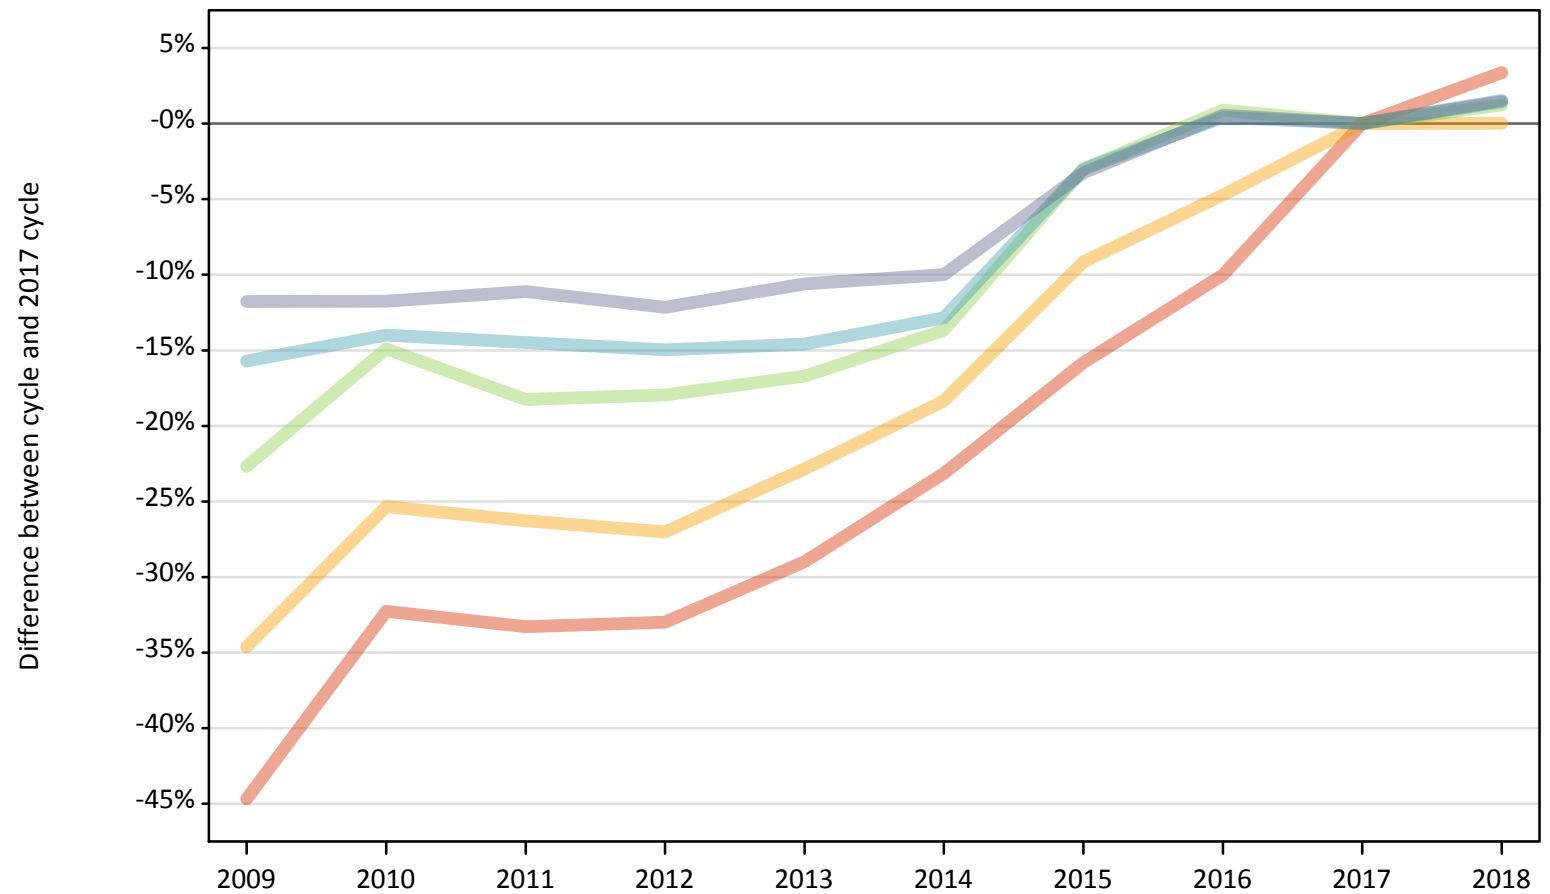

Daily Clearing Analysis: SIMD16

Analysis at 00:05 on Tuesday 21 August 2018 (5 days after A level results day)

J.1 Placed applicants from Scotland by SIMD16 quintile: 5 days after A level results day

Placed applicants: change relative to 2017 cycle totals

- Quintile 1
- Quintile 2
- Quintile 3
- Quintile 4
- Quintile 5

Note: The percentage change is not plotted in the above chart for groups with fewer than 30 placed applicants in any one cycle.

J.2 Placed applicants from Scotland by SIMD16 quintile: 5 days after A level results day