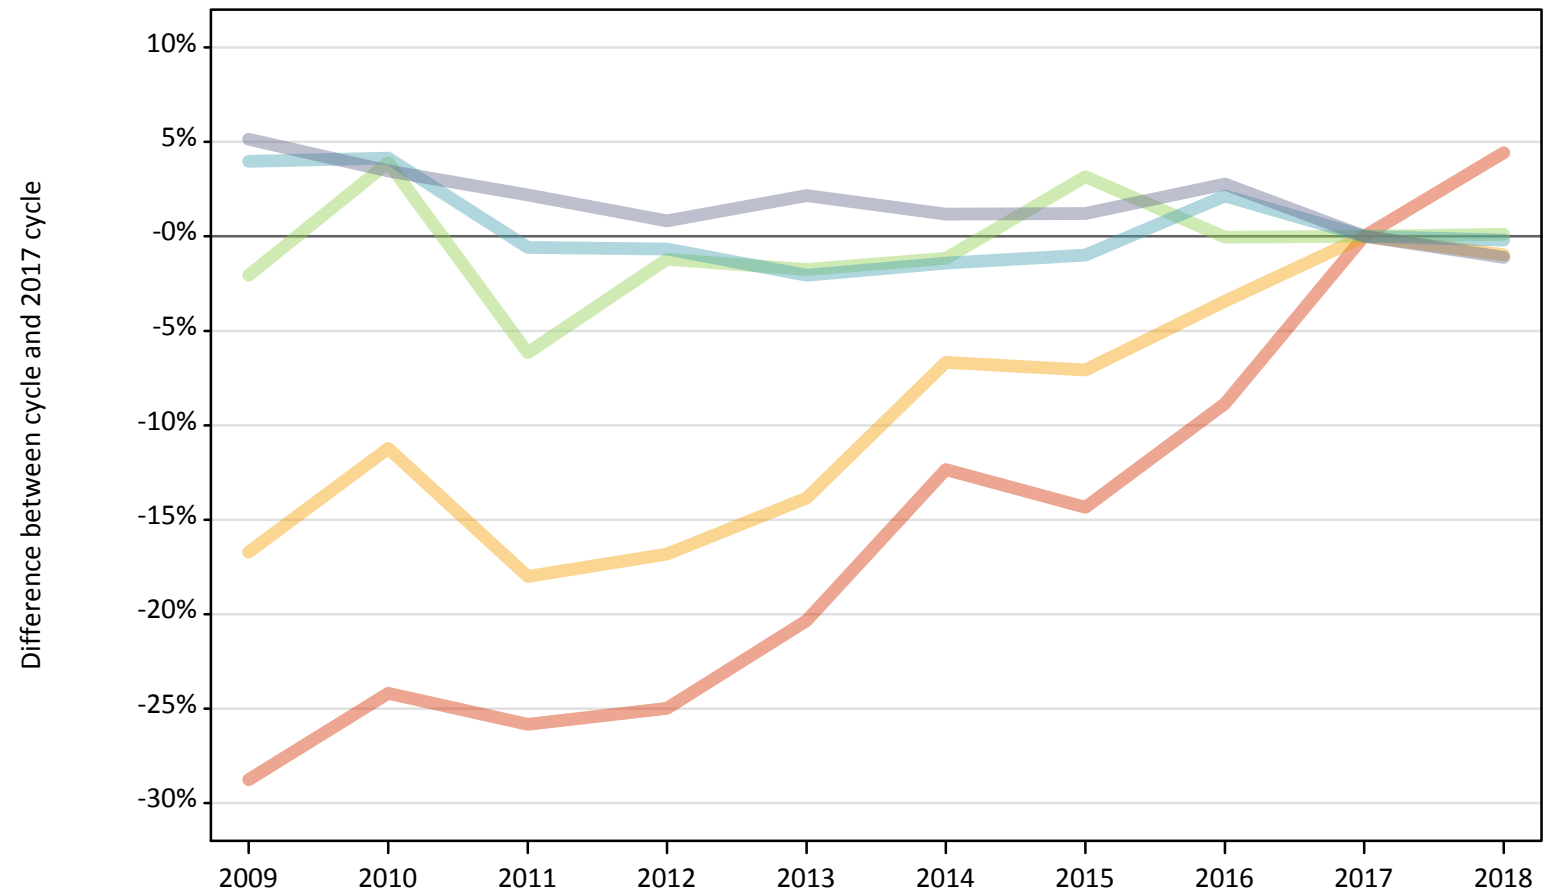

J.3 Placed applicants from Scotland by SIMD16 quintile: 5 days after A level results day

Placed applicants: change relative to 2017 cycle totals

Applicant Status	SIMD16	2009	2010	2011	2012	2013	2014	2015	2016	2017	2018
Placed	Quintile 1	-45%	-32%	-33%	-33%	-29%	-23%	-16%	-10%	0%	3%
	Quintile 2	-35%	-25%	-26%	-27%	-23%	-18%	-9%	-5%	0%	0%
	Quintile 3	-23%	-15%	-18%	-18%	-17%	-14%	-3%	1%	0%	1%
	Quintile 4	-16%	-14%	-14%	-15%	-15%	-13%	-3%	0%	0%	1%
	Quintile 5	-12%	-12%	-11%	-12%	-11%	-10%	-3%	1%	0%	2%

Note: The percentage change is not recorded in the above table for groups with fewer than 10 placed applicants in that cycle or in the 2017 cycle.

J.4 Placed 18 year old applicants from Scotland by SIMD16 quintile: 5 days after A level results day

Placed 18 year old applicants: change relative to 2017 cycle totals

- Quintile 1
- Quintile 2
- Quintile 3
- Quintile 4
- Quintile 5

Note: The percentage change is not plotted in the above chart for groups with fewer than 30 placed applicants in any one cycle.