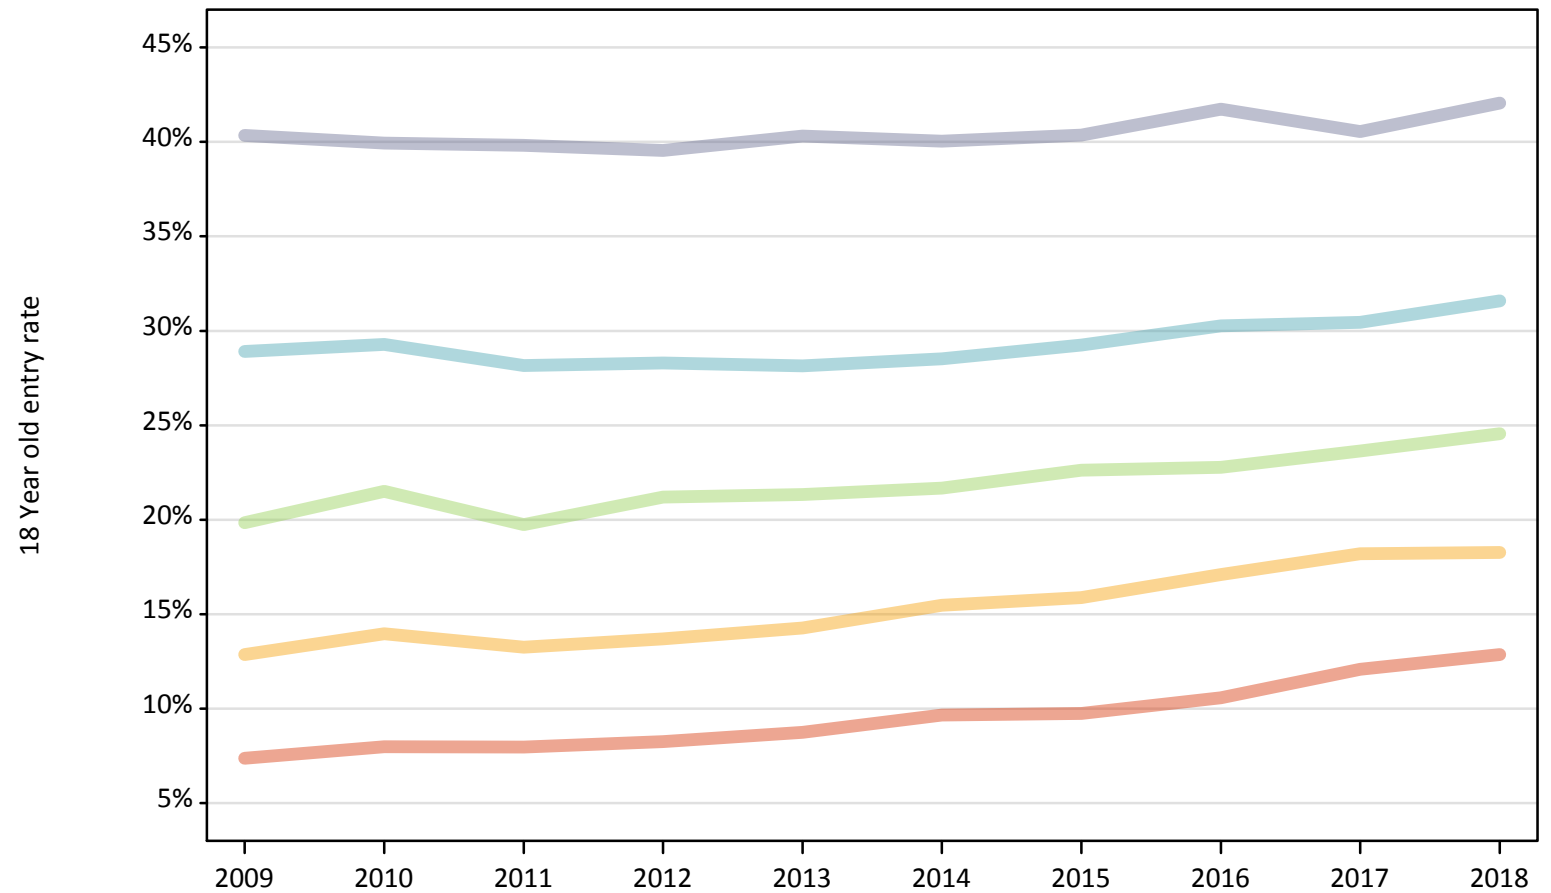

J.7 Placed 18 year old applicants from Scotland by SIMD16 quintile: 5 days after A level results day

Placed 18 year old applicants: entry rate

- Quintile 1
- Quintile 2
- Quintile 3
- Quintile 4
- Quintile 5

J.8 Placed 18 year old applicants from Scotland by SIMD16 quintile: 5 days after A level results day

Placed 18 year old applicants: entry rate

Applicant Status	SIMD16	2009	2010	2011	2012	2013	2014	2015	2016	2017	2018
Placed	Quintile 1	7.4%	8.0%	8.0%	8.3%	8.7%	9.7%	9.7%	10.6%	12.1%	12.9%
	Quintile 2	12.9%	14.0%	13.3%	13.7%	14.3%	15.5%	15.9%	17.1%	18.2%	18.3%
	Quintile 3	19.8%	21.5%	19.7%	21.2%	21.3%	21.7%	22.6%	22.8%	23.6%	24.6%
	Quintile 4	28.9%	29.3%	28.2%	28.3%	28.1%	28.5%	29.3%	30.3%	30.5%	31.6%
	Quintile 5	40.3%	39.9%	39.8%	39.5%	40.3%	40.0%	40.4%	41.7%	40.6%	42.1%

J.9 Placed 18 year old applicants from Scotland by SIMD16 quintile: 5 days after A level results day

Placed 18 year old applicants: entry rate (indexed to 100 = Quintile 1)

Applicant Status	SIMD16	2009	2010	2011	2012	2013	2014	2015	2016	2017	2018
Placed	Quintile 1	100	100	100	100	100	100	100	100	100	100
	Quintile 2	175	175	166	166	163	160	163	162	151	142
	Quintile 3	269	269	248	257	244	224	232	215	195	191
	Quintile 4	392	367	353	343	322	295	300	286	252	246
	Quintile 5	548	500	500	479	461	414	414	395	335	327