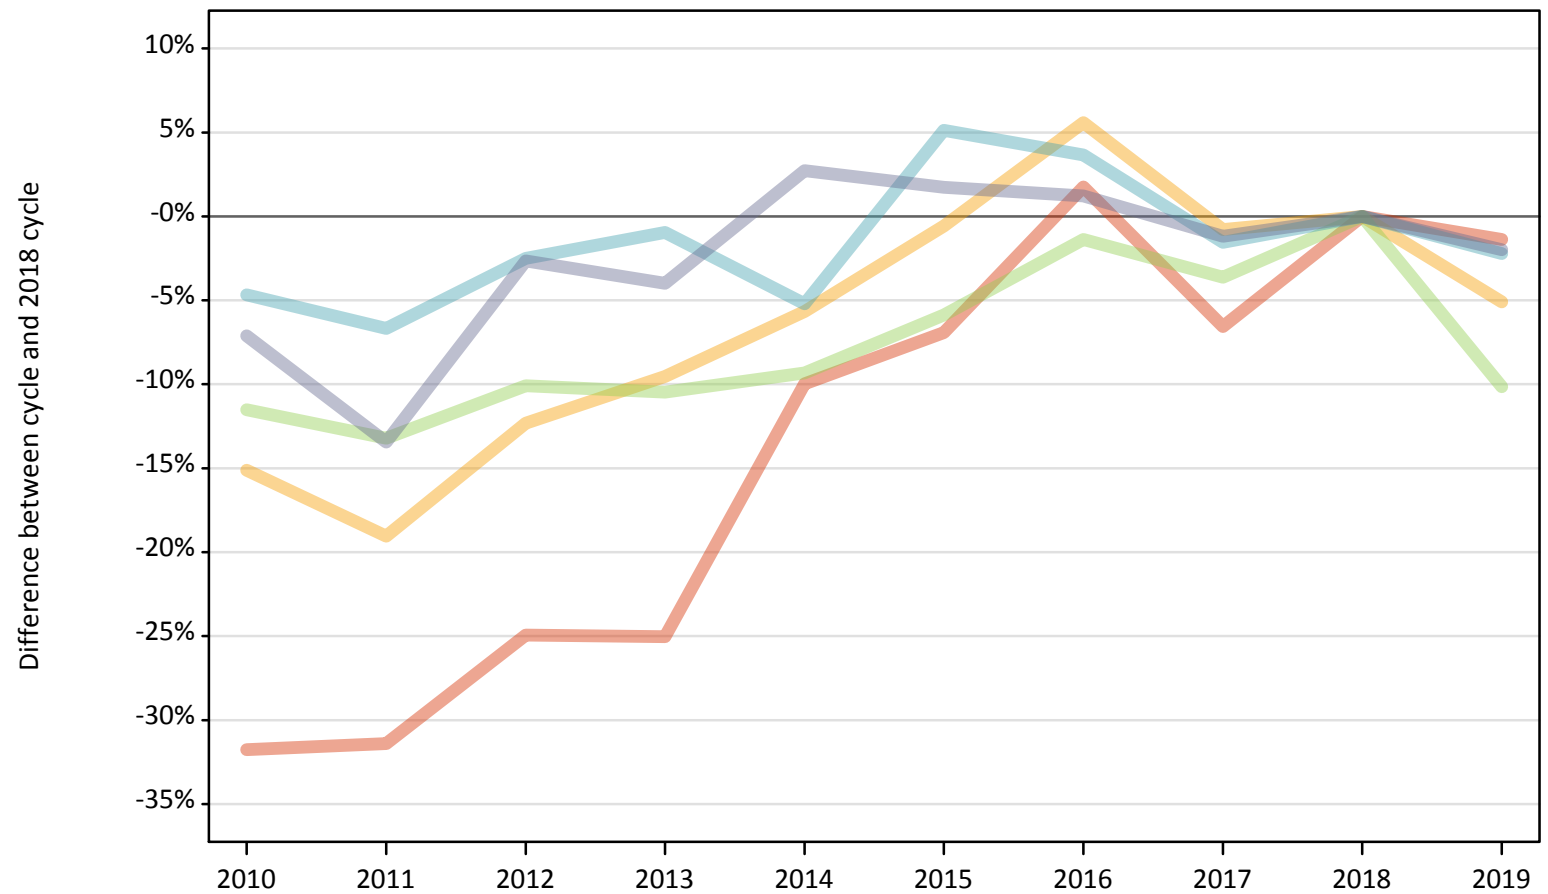

J.3 Placed applicants from Wales by WIMD2014 quintile: A level results day

Placed applicants: change relative to 2018 cycle totals

Applicant Status	WIMD2014	2010	2011	2012	2013	2014	2015	2016	2017	2018	2019
Placed	Quintile 1	-30%	-26%	-20%	-17%	-8%	-3%	1%	-3%	0%	3%
	Quintile 2	-16%	-15%	-11%	-5%	-0%	0%	6%	3%	0%	-3%
	Quintile 3	-8%	-8%	-7%	-5%	-2%	-2%	5%	2%	0%	-5%
	Quintile 4	-4%	-6%	-2%	-0%	1%	5%	5%	1%	0%	-2%
	Quintile 5	-4%	-8%	1%	-1%	6%	5%	4%	1%	0%	-3%

Note: The percentage change is not recorded in the above table for groups with fewer than 10 placed applicants in that cycle or in the 2018 cycle.

J.4 Placed 18 year old applicants from Wales by WIMD2014 quintile: A level results day

Placed 18 year old applicants: change relative to 2018 cycle totals

- Quintile 1
- Quintile 2
- Quintile 3
- Quintile 4
- Quintile 5

Note: The percentage change is not plotted in the above chart for groups with fewer than 30 placed applicants in any one cycle.