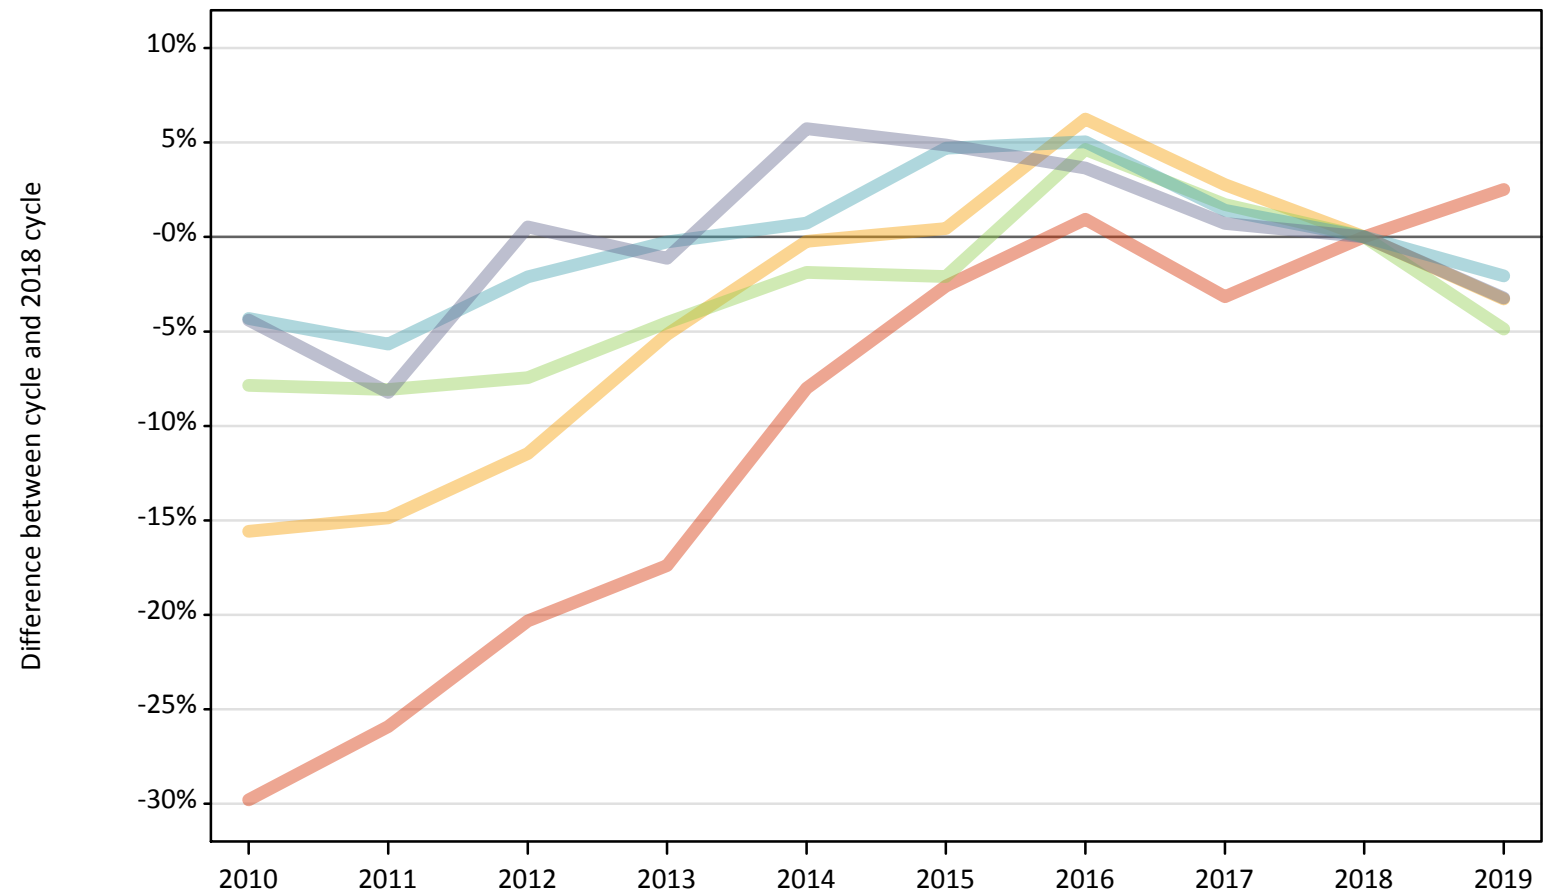

Daily Clearing Analysis: WIMD2014

Analysis at 00:05 on Thursday 15 August 2019 (A level results day)

J.1 Placed applicants from Wales by WIMD2014 quintile: A level results day

Placed applicants: change relative to 2018 cycle totals

- Quintile 1
- Quintile 2
- Quintile 3
- Quintile 4
- Quintile 5

Note: The percentage change is not plotted in the above chart for groups with fewer than 30 placed applicants in any one cycle.

J.2 Placed applicants from Wales by WIMD2014 quintile: A level results day