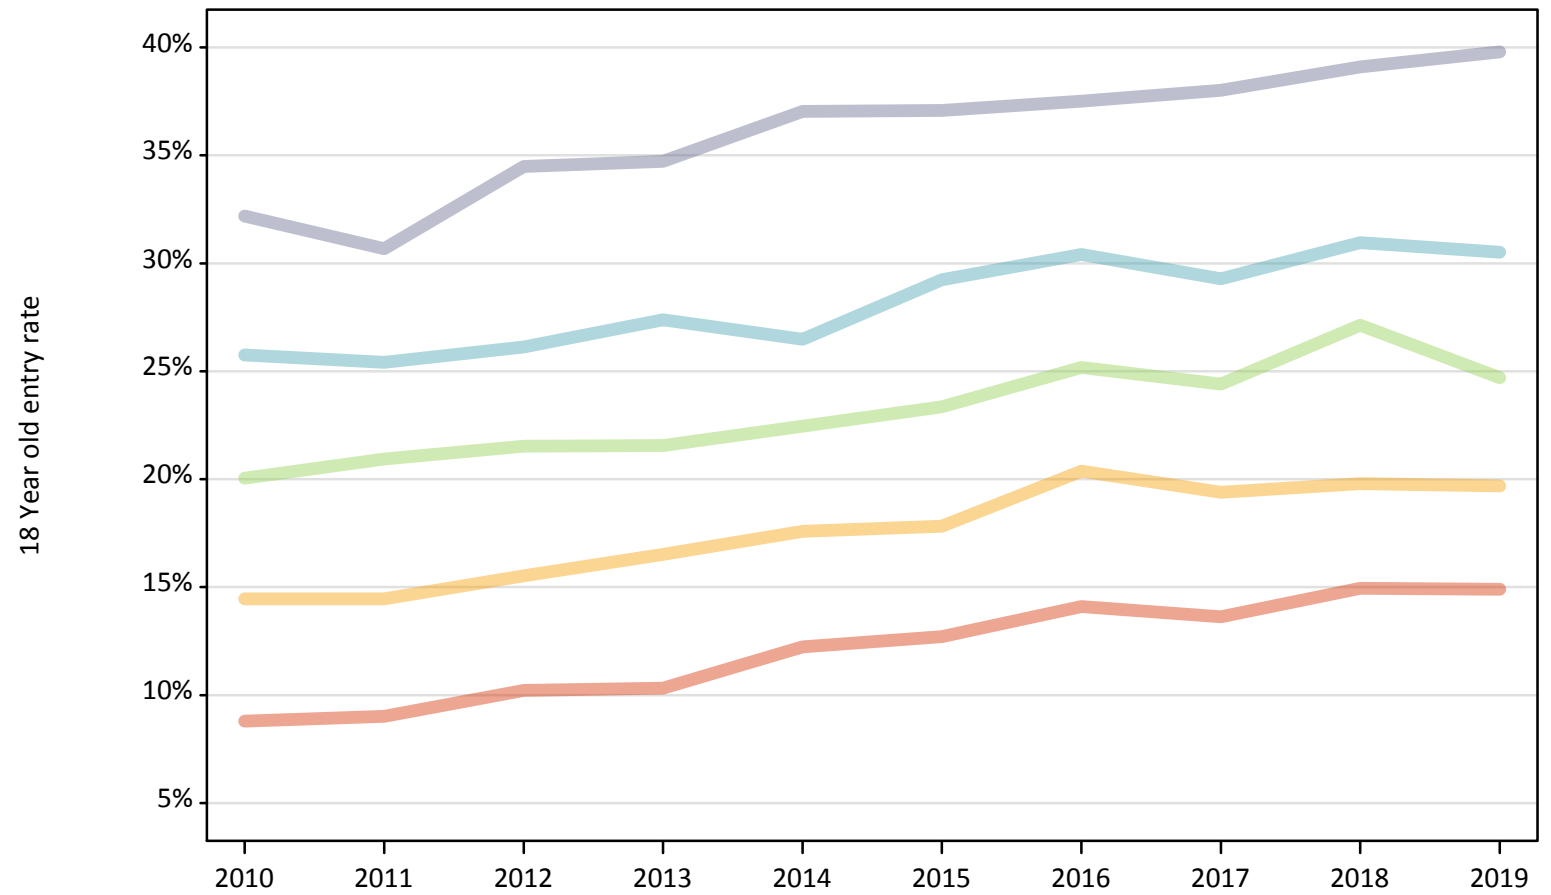

J.7 Placed 18 year old applicants from Wales by WIMD2014 quintile: A level results day

Placed 18 year old applicants: entry rate

- Quintile 1
- Quintile 2
- Quintile 3
- Quintile 4
- Quintile 5

J.8 Placed 18 year old applicants from Wales by WIMD2014 quintile: A level results day

Placed 18 year old applicants: entry rate

Applicant Status	WIMD2014	2010	2011	2012	2013	2014	2015	2016	2017	2018	2019
Placed	Quintile 1	8.8%	9.0%	10.2%	10.3%	12.2%	12.7%	14.1%	13.6%	14.9%	14.9%
	Quintile 2	14.5%	14.5%	15.5%	16.5%	17.6%	17.8%	20.4%	19.4%	19.8%	19.7%
	Quintile 3	20.0%	20.9%	21.5%	21.6%	22.4%	23.4%	25.2%	24.4%	27.1%	24.7%
	Quintile 4	25.8%	25.4%	26.1%	27.4%	26.5%	29.2%	30.4%	29.3%	31.0%	30.5%
	Quintile 5	32.2%	30.7%	34.5%	34.7%	37.0%	37.1%	37.5%	38.0%	39.1%	39.8%

J.9 Placed 18 year old applicants from Wales by WIMD2014 quintile: A level results day

Placed 18 year old applicants: entry rate (indexed to 100 = Quintile 1)

Applicant Status	WIMD2014	2010	2011	2012	2013	2014	2015	2016	2017	2018	2019
Placed	Quintile 1	100	100	100	100	100	100	100	100	100	100
	Quintile 2	164	160	152	160	144	140	144	142	132	132
	Quintile 3	228	232	211	209	183	184	179	179	182	166
	Quintile 4	293	282	256	265	216	230	216	215	207	205
	Quintile 5	366	340	337	337	303	292	266	279	262	267