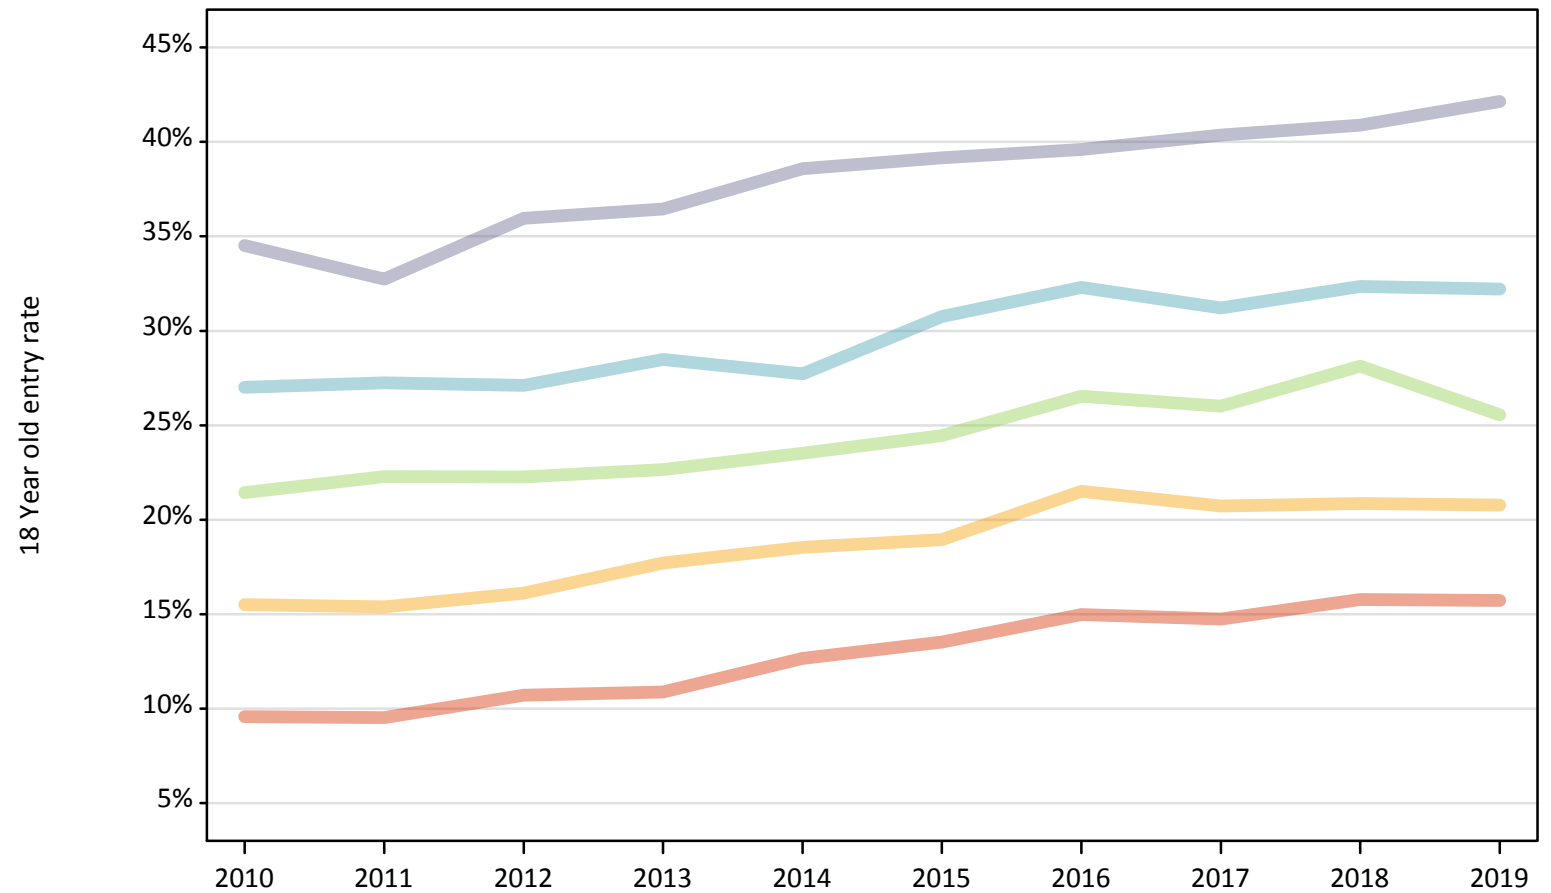

J.7 Placed 18 year old applicants from Wales by WIMD2014 quintile: 1 day after A level results day

Placed 18 year old applicants: entry rate

- Quintile 1
- Quintile 2
- Quintile 3
- Quintile 4
- Quintile 5

J.8 Placed 18 year old applicants from Wales by WIMD2014 quintile: 1 day after A level results day

Placed 18 year old applicants: entry rate

Applicant Status	WIMD2014	2010	2011	2012	2013	2014	2015	2016	2017	2018	2019
Placed	Quintile 1	9.6%	9.5%	10.7%	10.9%	12.7%	13.5%	15.0%	14.7%	15.8%	15.7%
	Quintile 2	15.5%	15.4%	16.1%	17.7%	18.5%	18.9%	21.5%	20.7%	20.9%	20.8%
	Quintile 3	21.4%	22.3%	22.3%	22.7%	23.5%	24.4%	26.5%	26.0%	28.1%	25.5%
	Quintile 4	27.0%	27.2%	27.1%	28.5%	27.7%	30.8%	32.3%	31.2%	32.3%	32.2%
	Quintile 5	34.5%	32.7%	35.9%	36.4%	38.6%	39.2%	39.6%	40.4%	40.9%	42.1%

J.9 Placed 18 year old applicants from Wales by WIMD2014 quintile: 1 day after A level results day

Placed 18 year old applicants: entry rate (indexed to 100 = Quintile 1)

Applicant Status	WIMD2014	2010	2011	2012	2013	2014	2015	2016	2017	2018	2019
Placed	Quintile 1	100	100	100	100	100	100	100	100	100	100
	Quintile 2	162	162	150	163	146	140	143	141	132	132
	Quintile 3	224	234	208	208	186	181	177	177	178	162
	Quintile 4	282	286	253	262	219	227	215	212	205	205
	Quintile 5	360	344	336	335	305	290	264	274	259	268