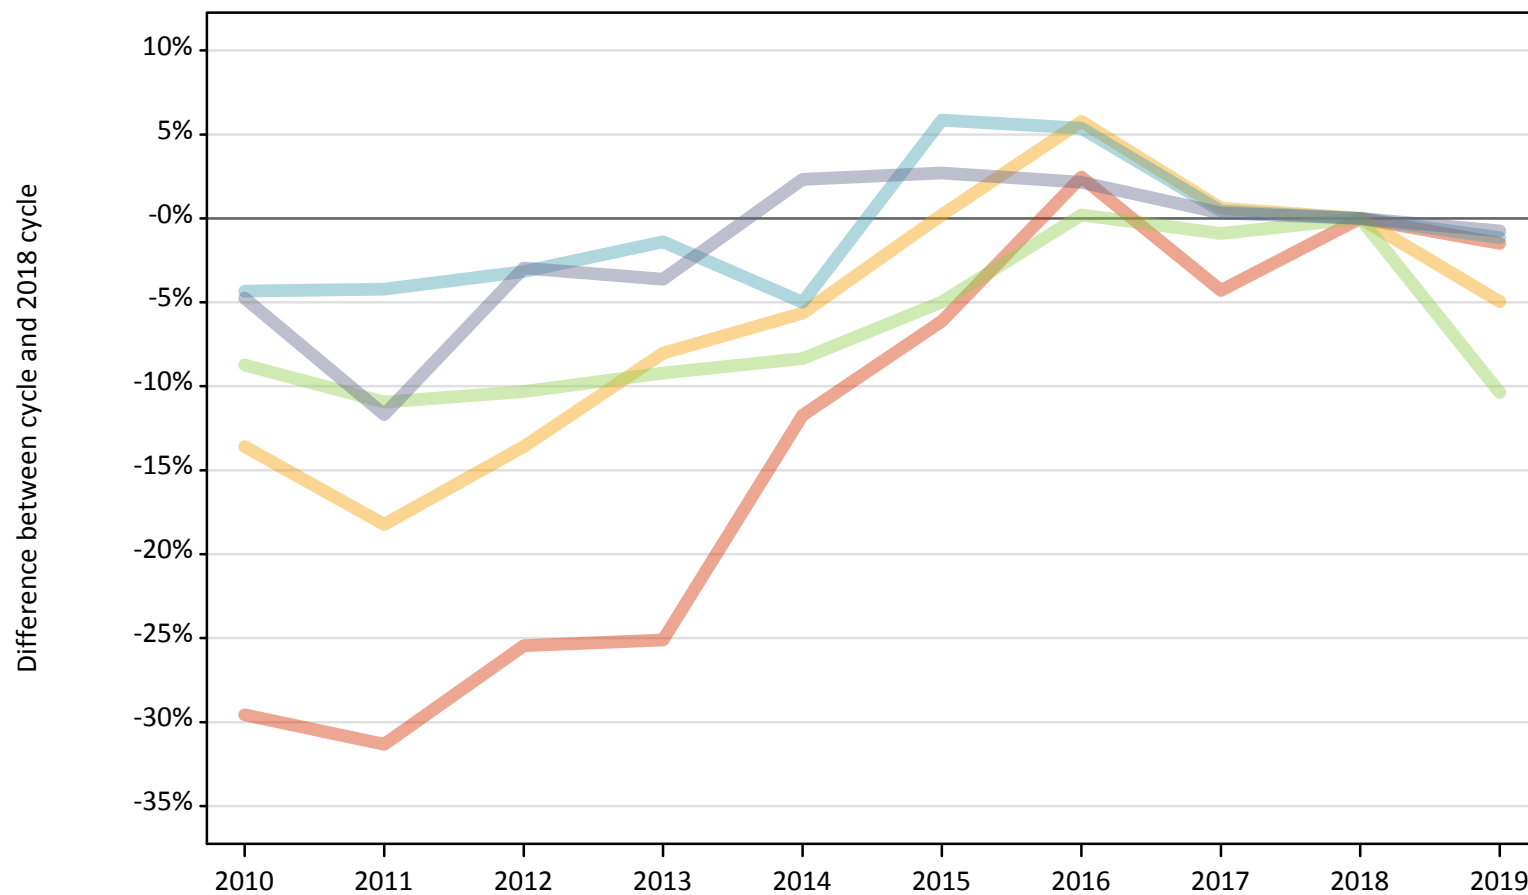

J.4 Placed 18 year old applicants from Wales by WIMD2014 quintile: 1 day after A level results day

Placed 18 year old applicants: change relative to 2018 cycle totals

- Quintile 1
- Quintile 2
- Quintile 3
- Quintile 4
- Quintile 5

Note: The percentage change is not plotted in the above chart for groups with fewer than 30 placed applicants in any one cycle.