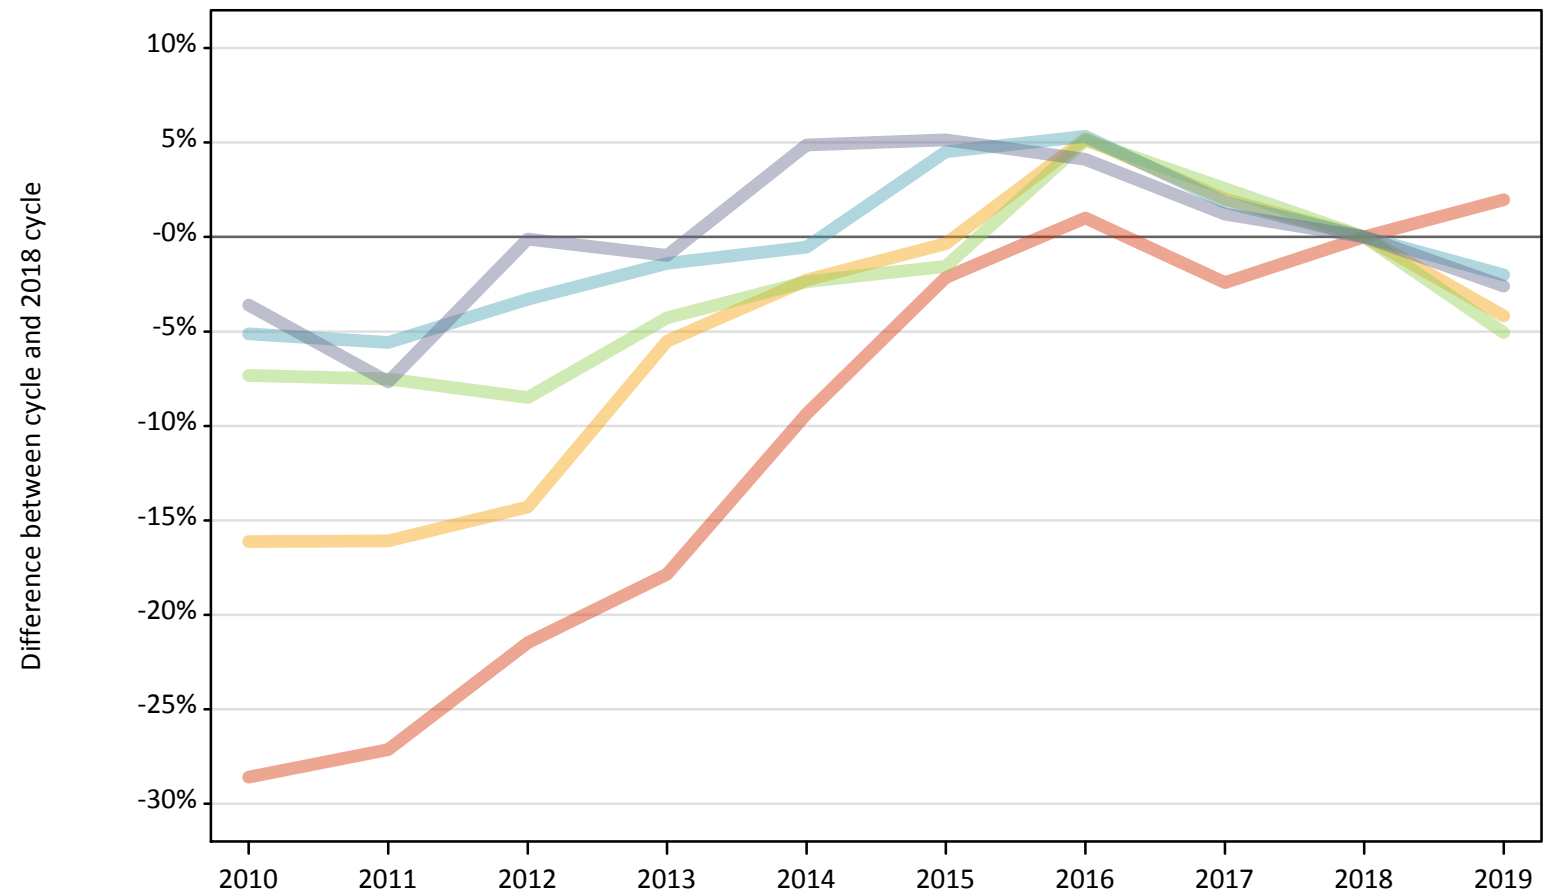

# Daily Clearing Analysis: WIMD2014

Analysis at 00:05 on Friday 16 August 2019 (1 day after A level results day)

## J.1 Placed applicants from Wales by WIMD2014 quintile: 1 day after A level results day

Placed applicants: change relative to 2018 cycle totals

- Quintile 1
- Quintile 2
- Quintile 3
- Quintile 4
- Quintile 5

Note: The percentage change is not plotted in the above chart for groups with fewer than 30 placed applicants in any one cycle.