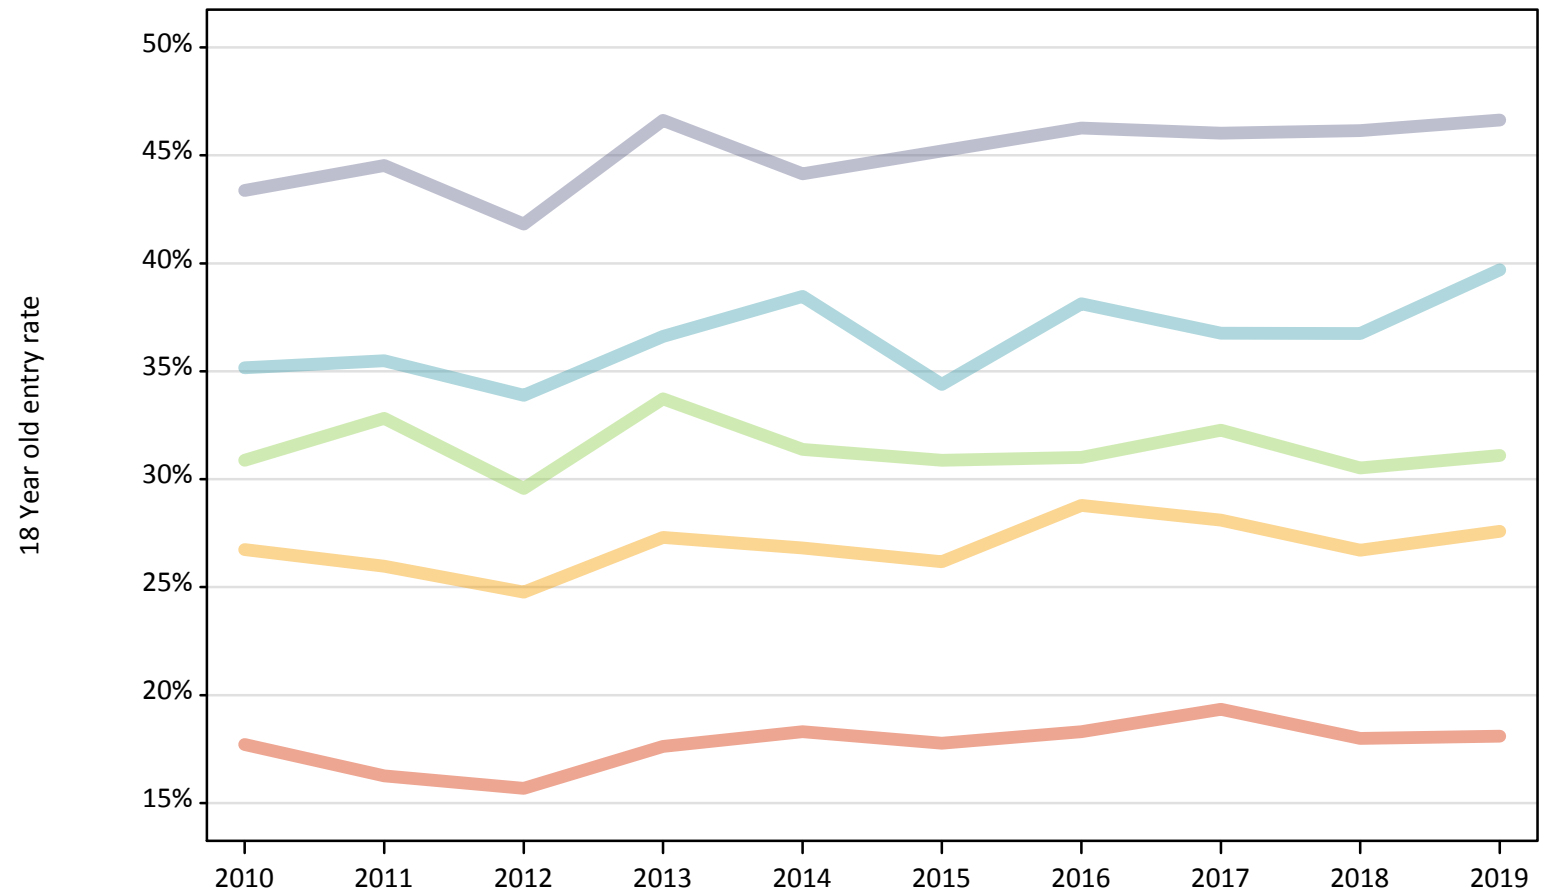

J.7 Placed 18 year old applicants from Northern Ireland by NIMDM2017 quintile: 4 days after A level results day

Placed 18 year old applicants: entry rate

- Quintile 1
- Quintile 2
- Quintile 3
- Quintile 4
- Quintile 5

J.8 Placed 18 year old applicants from Northern Ireland by NIMDM2017 quintile: 4 days after A level results day

Placed 18 year old applicants: entry rate

Applicant Status	NIMDM2017	2010	2011	2012	2013	2014	2015	2016	2017	2018	2019
Placed	Quintile 1	17.7%	16.3%	15.7%	17.6%	18.3%	17.8%	18.3%	19.3%	18.0%	18.1%
	Quintile 2	26.7%	26.0%	24.8%	27.3%	26.8%	26.2%	28.8%	28.1%	26.7%	27.6%
	Quintile 3	30.9%	32.8%	29.6%	33.7%	31.4%	30.9%	31.0%	32.3%	30.5%	31.1%
	Quintile 4	35.2%	35.5%	33.9%	36.6%	38.5%	34.4%	38.1%	36.8%	36.7%	39.7%
	Quintile 5	43.4%	44.5%	41.8%	46.6%	44.1%	45.2%	46.3%	46.0%	46.1%	46.6%

J.9 Placed 18 year old applicants from Northern Ireland by NIMDM2017 quintile: 4 days after A level results day

Placed 18 year old applicants: entry rate (indexed to 100 = Quintile 1)

Applicant Status	NIMDM2017	2010	2011	2012	2013	2014	2015	2016	2017	2018	2019
Placed	Quintile 1	100	100	100	100	100	100	100	100	100	100
	Quintile 2	151	160	158	155	146	147	157	145	148	152
	Quintile 3	174	202	189	191	171	174	169	167	170	172
	Quintile 4	199	218	216	208	210	194	208	190	204	219
	Quintile 5	245	274	267	264	241	254	253	238	256	258