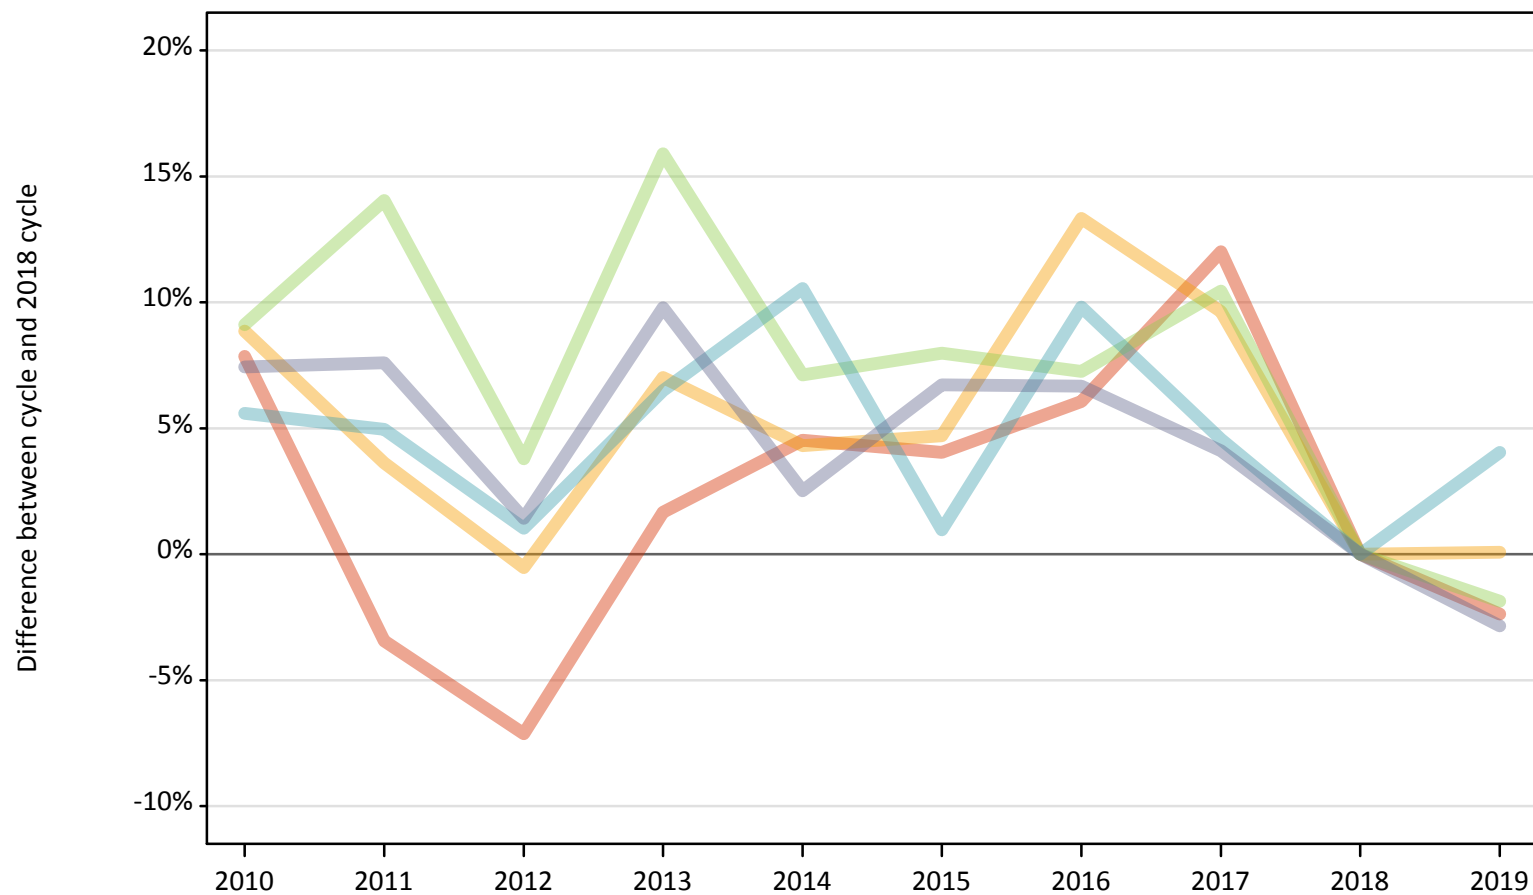

J.4 Placed 18 year old applicants from Northern Ireland by NIMDM2017 quintile: 4 days after A level results day

Placed 18 year old applicants: change relative to 2018 cycle totals

- Quintile 1
- Quintile 2
- Quintile 3
- Quintile 4
- Quintile 5

Note: The percentage change is not plotted in the above chart for groups with fewer than 30 placed applicants in any one cycle.