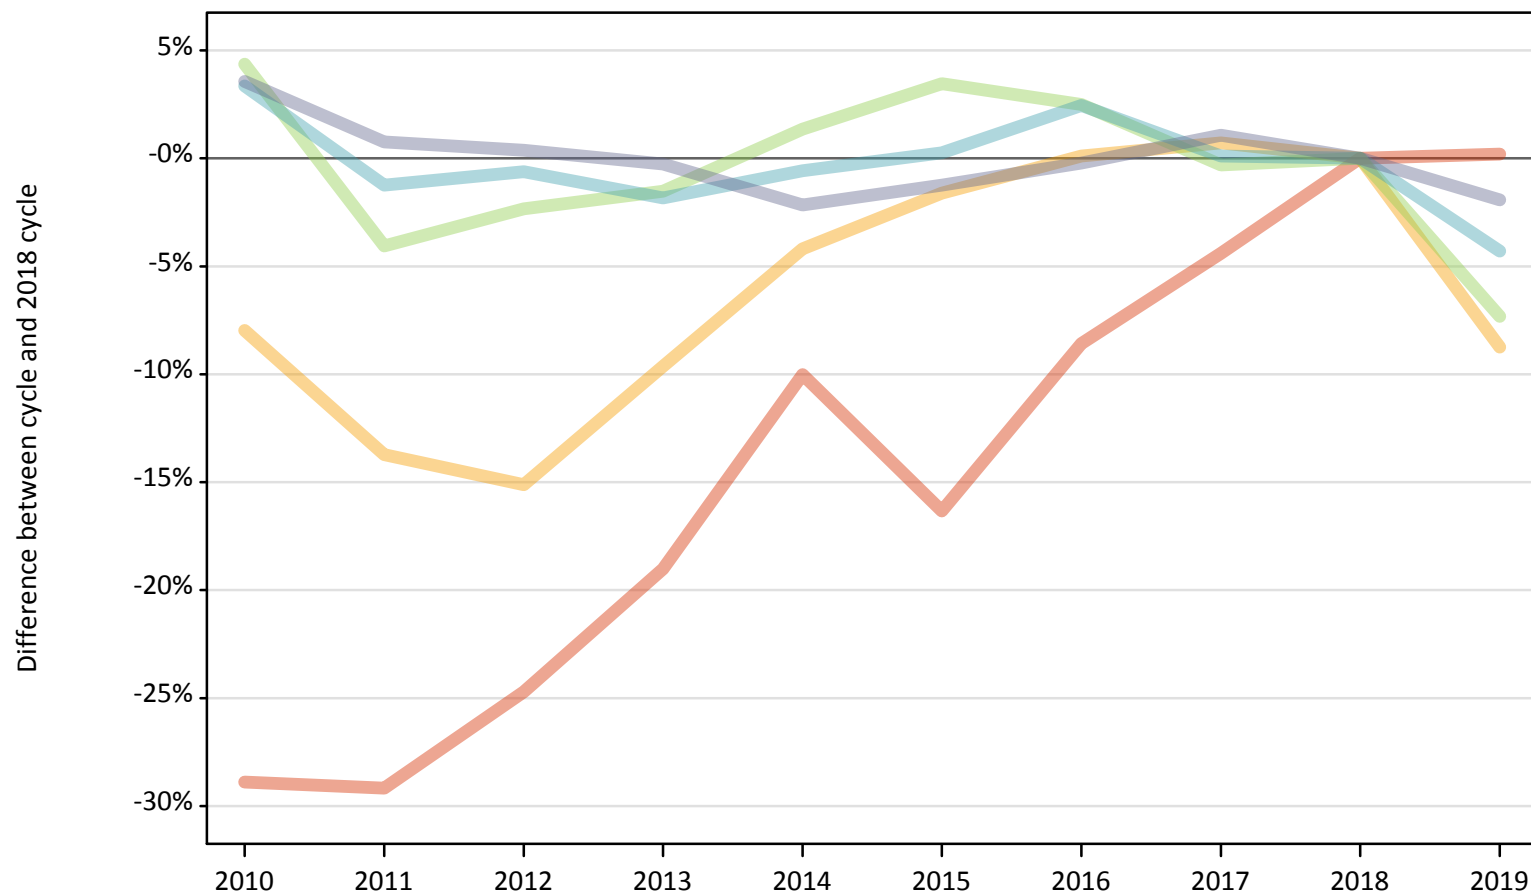

J.4 Placed 18 year old applicants from Scotland by SIMD2012/2016 quintile: 4 days after A level results day

Placed 18 year old applicants: change relative to 2018 cycle totals

- Quintile 1
- Quintile 2
- Quintile 3
- Quintile 4
- Quintile 5

Note: The percentage change is not plotted in the above chart for groups with fewer than 30 placed applicants in any one cycle.