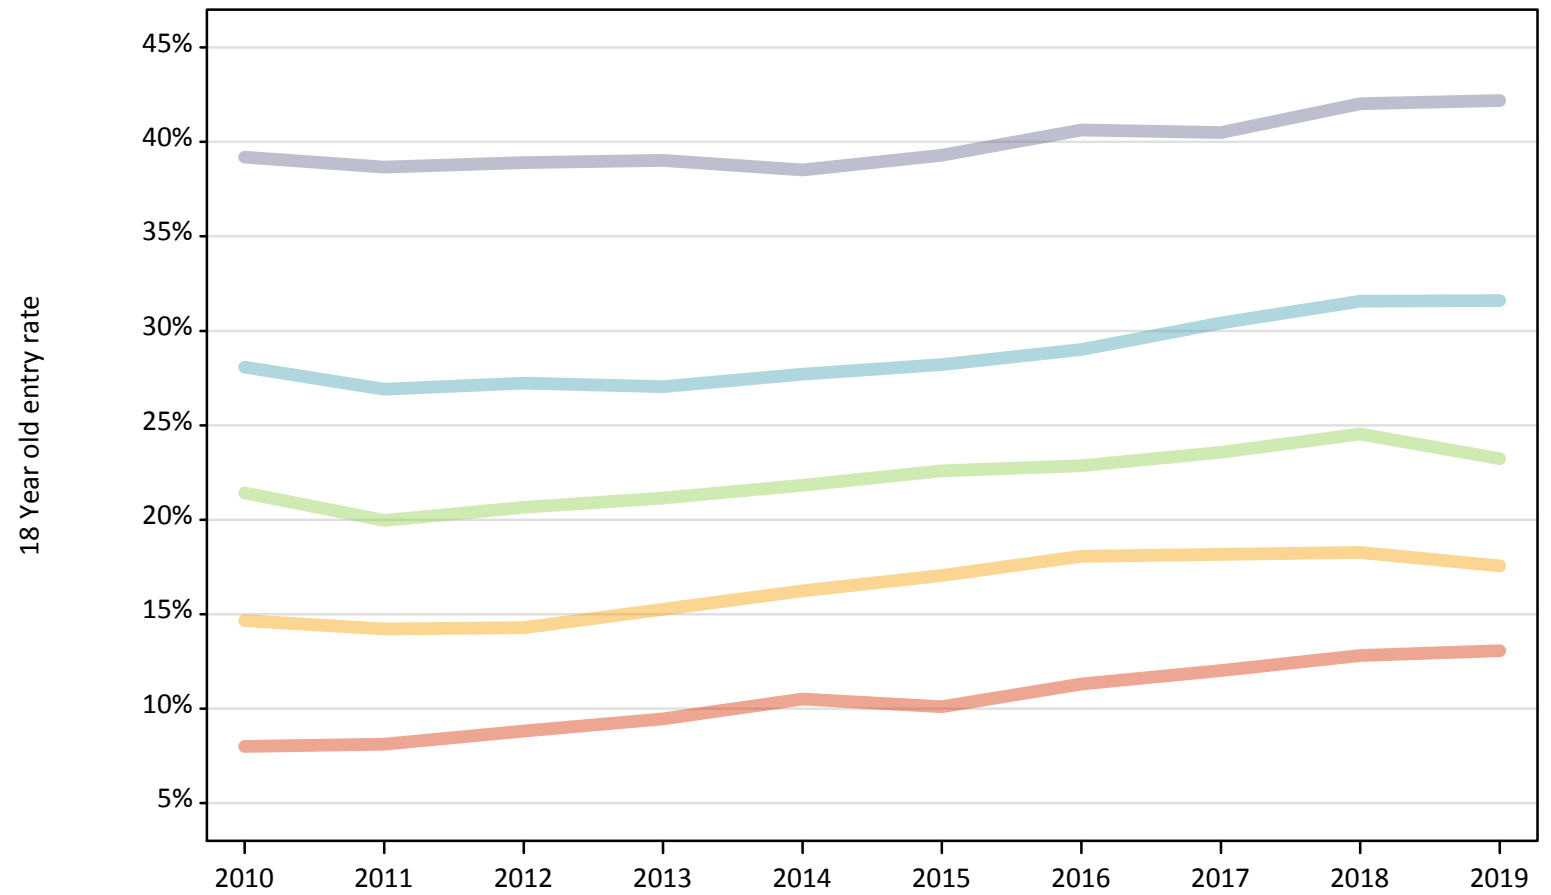

J.7 Placed 18 year old applicants from Scotland by SIMD2012/2016 quintile: 4 days after A level results day

Placed 18 year old applicants: entry rate

- Quintile 1
- Quintile 2
- Quintile 3
- Quintile 4
- Quintile 5

J.8 Placed 18 year old applicants from Scotland by SIMD2012/2016 quintile: 4 days after A level results day

Placed 18 year old applicants: entry rate

Applicant Status	SIMD2012/2016	2010	2011	2012	2013	2014	2015	2016	2017	2018	2019
Placed	Quintile 1	8.0%	8.1%	8.8%	9.4%	10.5%	10.1%	11.3%	12.0%	12.8%	13.1%
	Quintile 2	14.7%	14.2%	14.3%	15.2%	16.2%	17.1%	18.1%	18.2%	18.3%	17.6%
	Quintile 3	21.4%	20.0%	20.6%	21.1%	21.8%	22.6%	22.9%	23.6%	24.5%	23.2%
	Quintile 4	28.1%	26.9%	27.2%	27.0%	27.7%	28.2%	29.0%	30.4%	31.6%	31.6%
	Quintile 5	39.2%	38.7%	38.9%	39.0%	38.5%	39.3%	40.6%	40.5%	42.0%	42.2%

J.9 Placed 18 year old applicants from Scotland by SIMD2012/2016 quintile: 4 days after A level results day

Placed 18 year old applicants: entry rate (indexed to 100 = Quintile 1)

Applicant Status	SIMD2012/2016	2010	2011	2012	2013	2014	2015	2016	2017	2018	2019
Placed	Quintile 1	100	100	100	100	100	100	100	100	100	100
	Quintile 2	183	175	162	161	155	169	160	151	143	134
	Quintile 3	268	246	234	224	208	224	202	196	192	178
	Quintile 4	351	331	309	286	264	279	257	253	246	242
	Quintile 5	490	476	442	413	367	389	359	337	328	323