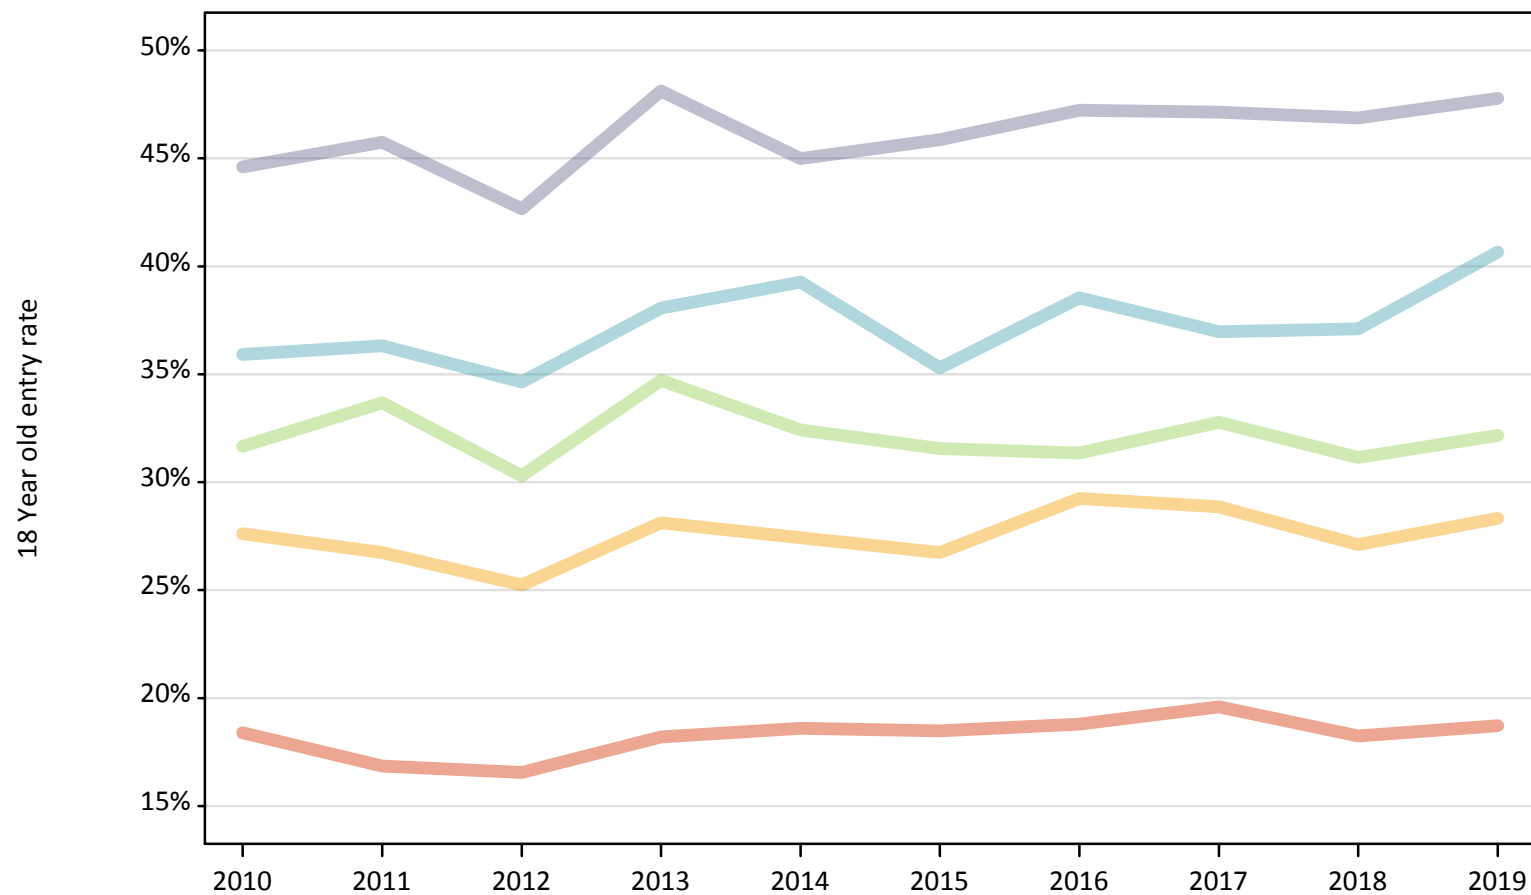

J.7 Placed 18 year old applicants from Northern Ireland by NIMDM2017 quintile: 5 days after A level results day

Placed 18 year old applicants: entry rate

- Quintile 1
- Quintile 2
- Quintile 3
- Quintile 4
- Quintile 5

J.8 Placed 18 year old applicants from Northern Ireland by NIMDM2017 quintile: 5 days after A level results day

Placed 18 year old applicants: entry rate

Applicant Status	NIMDM2017	2010	2011	2012	2013	2014	2015	2016	2017	2018	2019
Placed	Quintile 1	18.4%	16.9%	16.6%	18.2%	18.6%	18.5%	18.8%	19.6%	18.3%	18.7%
	Quintile 2	27.6%	26.7%	25.3%	28.1%	27.4%	26.7%	29.3%	28.9%	27.1%	28.3%
	Quintile 3	31.7%	33.7%	30.3%	34.7%	32.4%	31.6%	31.4%	32.8%	31.1%	32.2%
	Quintile 4	35.9%	36.3%	34.6%	38.1%	39.3%	35.3%	38.5%	37.0%	37.1%	40.7%
	Quintile 5	44.6%	45.8%	42.7%	48.1%	45.0%	45.9%	47.2%	47.1%	46.9%	47.8%

J.9 Placed 18 year old applicants from Northern Ireland by NIMDM2017 quintile: 5 days after A level results day

Placed 18 year old applicants: entry rate (indexed to 100 = Quintile 1)

Applicant Status	NIMDM2017	2010	2011	2012	2013	2014	2015	2016	2017	2018	2019
Placed	Quintile 1	100	100	100	100	100	100	100	100	100	100
	Quintile 2	150	159	152	154	147	145	156	147	149	151
	Quintile 3	172	200	183	191	174	171	167	167	171	172
	Quintile 4	195	215	209	209	211	191	205	189	203	217
	Quintile 5	243	271	258	264	242	248	251	241	257	255