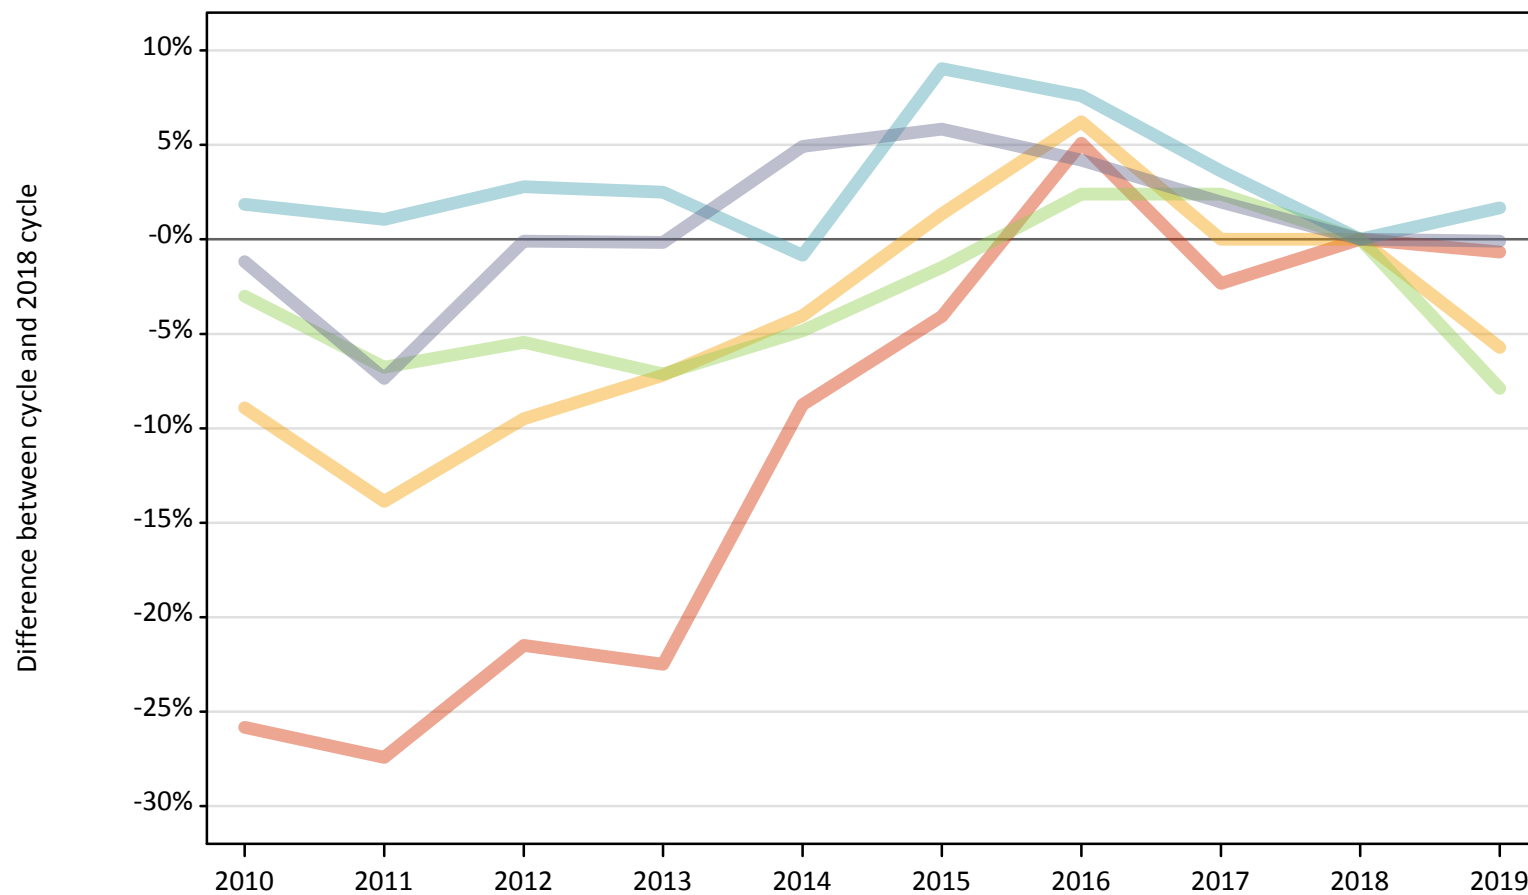

J.3 Placed applicants from Wales by WIMD2014 quintile: 5 days after A level results day

Placed applicants: change relative to 2018 cycle totals

Applicant Status	WIMD2014	2010	2011	2012	2013	2014	2015	2016	2017	2018	2019
Placed	Quintile 1	-27%	-25%	-18%	-16%	-7%	-1%	1%	-2%	0%	2%
	Quintile 2	-13%	-14%	-11%	-5%	-1%	-0%	5%	1%	0%	-4%
	Quintile 3	-4%	-5%	-4%	-2%	2%	2%	7%	5%	0%	-3%
	Quintile 4	-1%	-2%	2%	1%	2%	7%	6%	4%	0%	-1%
	Quintile 5	-1%	-4%	2%	2%	8%	7%	5%	3%	0%	-2%

Note: The percentage change is not recorded in the above table for groups with fewer than 10 placed applicants in that cycle or in the 2018 cycle.

J.4 Placed 18 year old applicants from Wales by WIMD2014 quintile: 5 days after A level results day

Placed 18 year old applicants: change relative to 2018 cycle totals

- Quintile 1
- Quintile 2
- Quintile 3
- Quintile 4
- Quintile 5

Note: The percentage change is not plotted in the above chart for groups with fewer than 30 placed applicants in any one cycle.