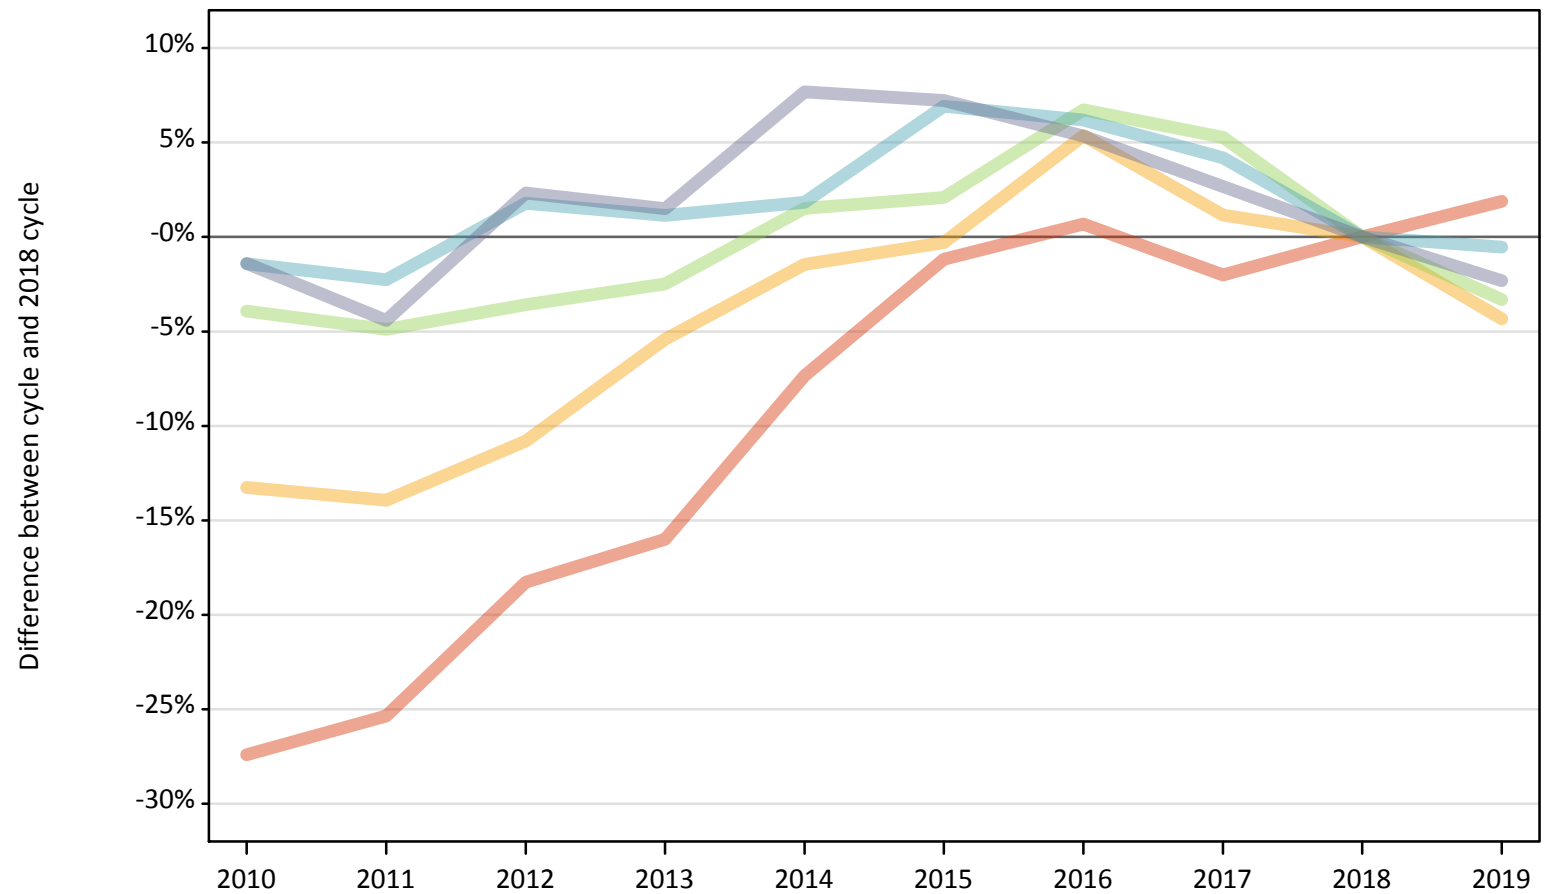

Daily Clearing Analysis: WIMD2014

Analysis at 00:05 on Tuesday 20 August 2019 (5 days after A level results day)

J.1 Placed applicants from Wales by WIMD2014 quintile: 5 days after A level results day

Placed applicants: change relative to 2018 cycle totals

- Quintile 1
- Quintile 2
- Quintile 3
- Quintile 4
- Quintile 5

Note: The percentage change is not plotted in the above chart for groups with fewer than 30 placed applicants in any one cycle.

J.2 Placed applicants from Wales by WIMD2014 quintile: 5 days after A level results day