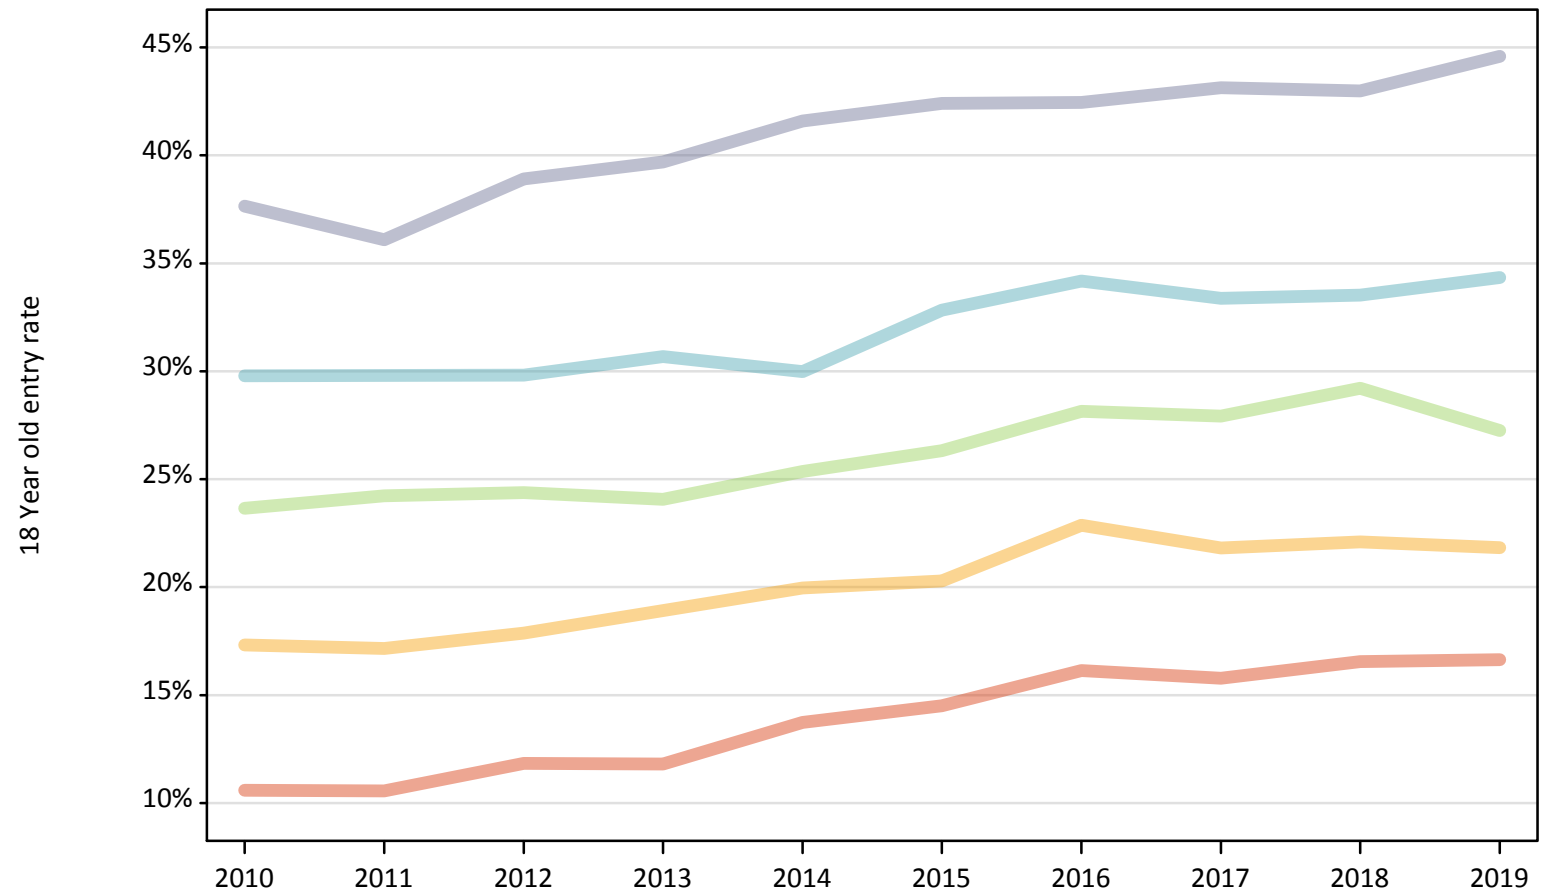

J.7 Placed 18 year old applicants from Wales by WIMD2014 quintile: 5 days after A level results day

Placed 18 year old applicants: entry rate

- Quintile 1
- Quintile 2
- Quintile 3
- Quintile 4
- Quintile 5

J.8 Placed 18 year old applicants from Wales by WIMD2014 quintile: 5 days after A level results day

Placed 18 year old applicants: entry rate

Applicant Status	WIMD2014	2010	2011	2012	2013	2014	2015	2016	2017	2018	2019
Placed	Quintile 1	10.6%	10.6%	11.8%	11.8%	13.7%	14.5%	16.1%	15.8%	16.6%	16.6%
	Quintile 2	17.3%	17.2%	17.9%	18.9%	20.0%	20.3%	22.9%	21.8%	22.1%	21.8%
	Quintile 3	23.7%	24.2%	24.4%	24.1%	25.4%	26.3%	28.2%	27.9%	29.2%	27.3%
	Quintile 4	29.8%	29.8%	29.8%	30.7%	30.0%	32.8%	34.2%	33.4%	33.5%	34.3%
	Quintile 5	37.6%	36.1%	38.9%	39.7%	41.6%	42.4%	42.5%	43.1%	43.0%	44.6%

J.9 Placed 18 year old applicants from Wales by WIMD2014 quintile: 5 days after A level results day

Placed 18 year old applicants: entry rate (indexed to 100 = Quintile 1)

Applicant Status	WIMD2014	2010	2011	2012	2013	2014	2015	2016	2017	2018	2019
Placed	Quintile 1	100	100	100	100	100	100	100	100	100	100
	Quintile 2	164	162	151	160	145	140	142	138	133	131
	Quintile 3	223	229	206	204	185	181	174	177	176	164
	Quintile 4	281	282	252	260	218	226	212	211	202	206
	Quintile 5	356	342	329	336	303	292	263	273	260	268