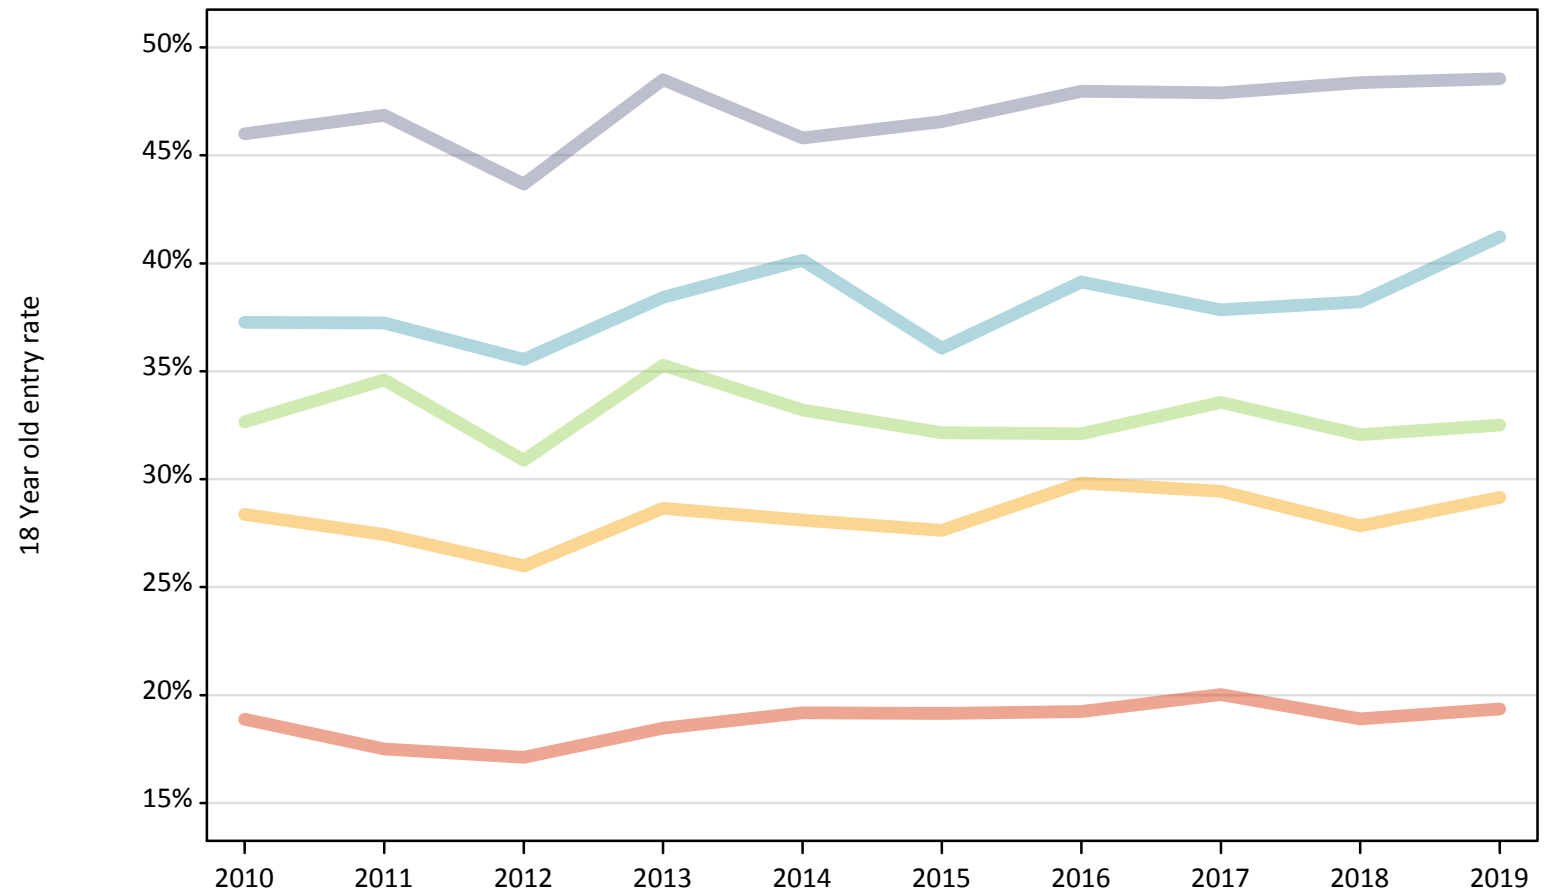

J.7 Placed 18 year old applicants from Northern Ireland by NIMDM2017 quintile: 6 days after A level results day

Placed 18 year old applicants: entry rate

- Quintile 1
- Quintile 2
- Quintile 3
- Quintile 4
- Quintile 5

J.8 Placed 18 year old applicants from Northern Ireland by NIMDM2017 quintile: 6 days after A level results day

Placed 18 year old applicants: entry rate

Applicant Status	NIMDM2017	2010	2011	2012	2013	2014	2015	2016	2017	2018	2019
Placed	Quintile 1	18.9%	17.5%	17.1%	18.5%	19.2%	19.2%	19.2%	20.0%	18.9%	19.4%
	Quintile 2	28.4%	27.4%	26.0%	28.7%	28.1%	27.6%	29.8%	29.4%	27.8%	29.2%
	Quintile 3	32.7%	34.6%	30.9%	35.3%	33.2%	32.1%	32.1%	33.6%	32.1%	32.5%
	Quintile 4	37.3%	37.2%	35.5%	38.4%	40.1%	36.1%	39.1%	37.8%	38.2%	41.2%
	Quintile 5	46.0%	46.9%	43.7%	48.5%	45.8%	46.6%	48.0%	47.9%	48.4%	48.5%

J.9 Placed 18 year old applicants from Northern Ireland by NIMDM2017 quintile: 6 days after A level results day

Placed 18 year old applicants: entry rate (indexed to 100 = Quintile 1)

Applicant Status	NIMDM2017	2010	2011	2012	2013	2014	2015	2016	2017	2018	2019
Placed	Quintile 1	100	100	100	100	100	100	100	100	100	100
	Quintile 2	150	157	152	155	147	144	155	147	147	151
	Quintile 3	173	198	180	191	173	168	167	168	170	168
	Quintile 4	197	213	208	208	209	188	203	189	202	213
	Quintile 5	244	268	255	263	239	243	249	239	256	251