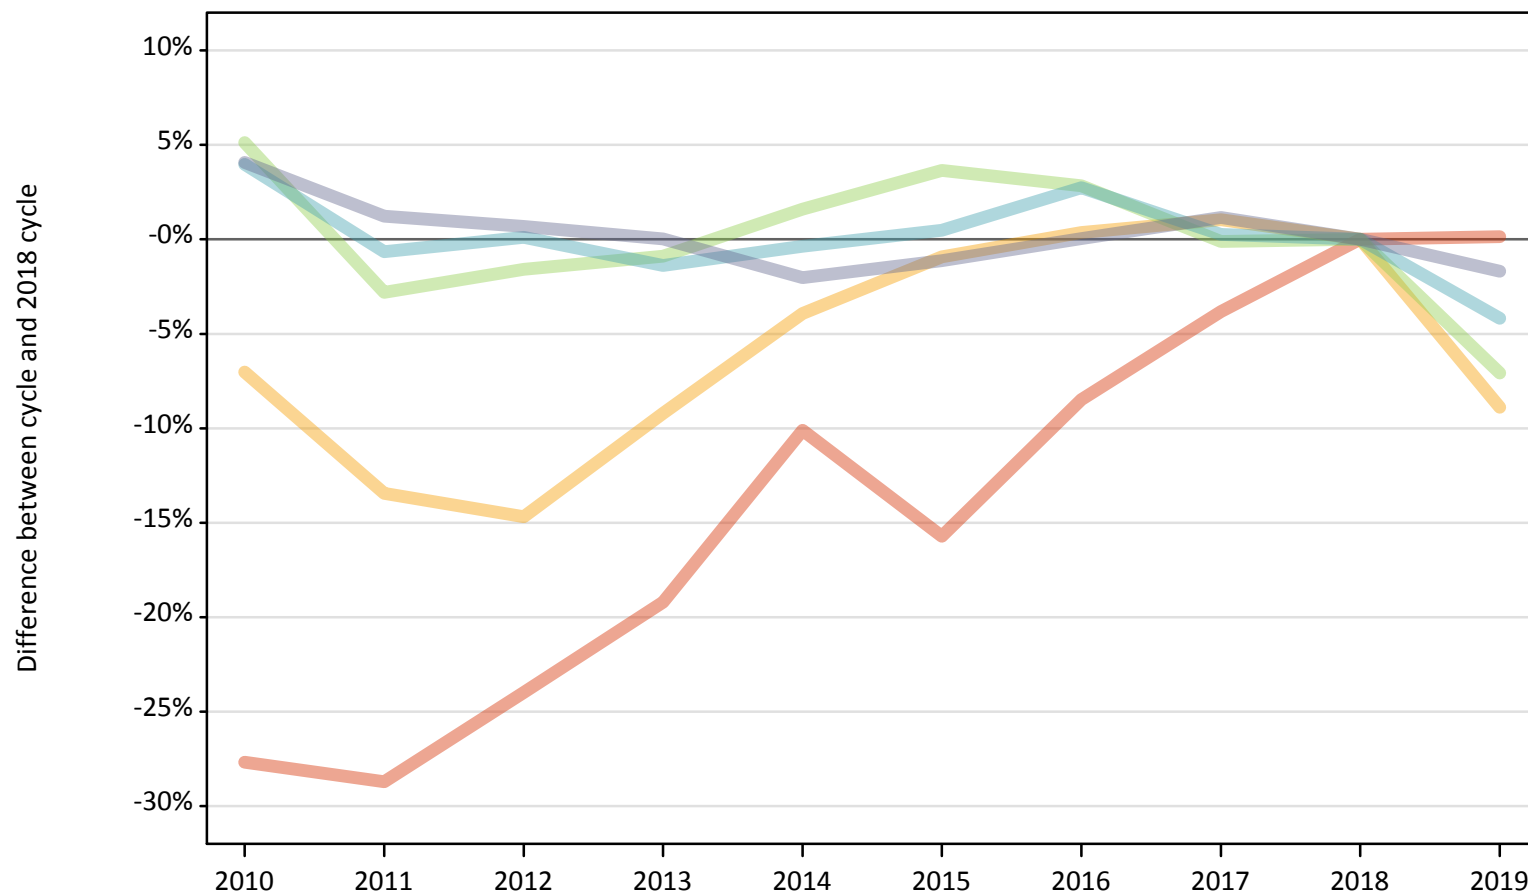

Placed applicants: change relative to 2018 cycle totals

- Quintile 1
- Quintile 2
- Quintile 3
- Quintile 4
- Quintile 5

Note: The percentage change is not plotted in the above chart for groups with fewer than 30 placed applicants in any one cycle.

J.3 Placed applicants from Scotland by SIMD2012/2016 quintile: 6 days after A level results day

Placed applicants: change relative to 2018 cycle totals

Applicant Status	SIMD2012/2016	2010	2011	2012	2013	2014	2015	2016	2017	2018	2019
Placed	Quintile 1	-34%	-33%	-32%	-28%	-22%	-15%	-10%	-3%	0%	1%
	Quintile 2	-24%	-24%	-26%	-22%	-17%	-5%	-3%	-0%	0%	-7%
	Quintile 3	-14%	-17%	-18%	-16%	-12%	-3%	2%	-1%	0%	-3%
	Quintile 4	-16%	-17%	-17%	-16%	-14%	-5%	-2%	-1%	0%	-5%
	Quintile 5	-13%	-14%	-15%	-15%	-15%	-8%	-4%	-1%	0%	-4%

Note: The percentage change is not recorded in the above table for groups with fewer than 10 placed applicants in that cycle or in the 2018 cycle.

J.4 Placed 18 year old applicants from Scotland by SIMD2012/2016 quintile: 6 days after A level results day

Placed 18 year old applicants: change relative to 2018 cycle totals

- Quintile 1
- Quintile 2
- Quintile 3
- Quintile 4
- Quintile 5

Note: The percentage change is not plotted in the above chart for groups with fewer than 30 placed applicants in any one cycle.