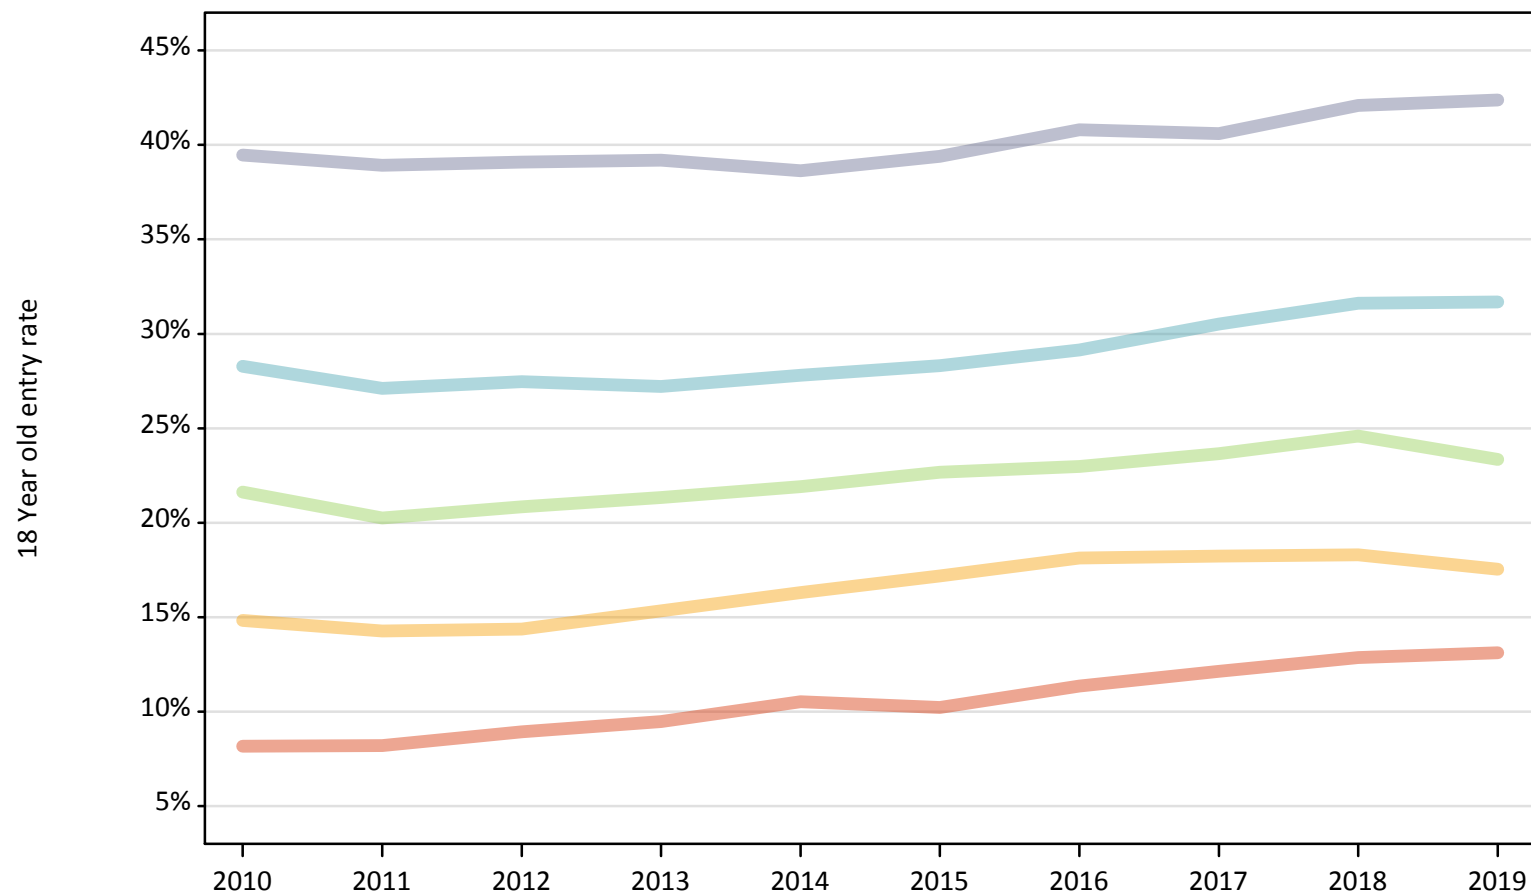

J.7 Placed 18 year old applicants from Scotland by SIMD2012/2016 quintile: 6 days after A level results day

Placed 18 year old applicants: entry rate

- Quintile 1
- Quintile 2
- Quintile 3
- Quintile 4
- Quintile 5

J.8 Placed 18 year old applicants from Scotland by SIMD2012/2016 quintile: 6 days after A level results day

Placed 18 year old applicants: entry rate

Applicant Status	SIMD2012/2016	2010	2011	2012	2013	2014	2015	2016	2017	2018	2019
Placed	Quintile 1	8.2%	8.2%	8.9%	9.5%	10.5%	10.2%	11.4%	12.1%	12.9%	13.1%
	Quintile 2	14.8%	14.3%	14.4%	15.3%	16.3%	17.2%	18.1%	18.2%	18.3%	17.5%
	Quintile 3	21.6%	20.3%	20.8%	21.3%	21.9%	22.7%	23.0%	23.7%	24.6%	23.3%
	Quintile 4	28.3%	27.1%	27.5%	27.2%	27.8%	28.3%	29.1%	30.5%	31.6%	31.7%
	Quintile 5	39.5%	38.9%	39.1%	39.2%	38.6%	39.4%	40.8%	40.6%	42.1%	42.4%

J.9 Placed 18 year old applicants from Scotland by SIMD2012/2016 quintile: 6 days after A level results day

Placed 18 year old applicants: entry rate (indexed to 100 = Quintile 1)

Applicant Status	SIMD2012/2016	2010	2011	2012	2013	2014	2015	2016	2017	2018	2019
Placed	Quintile 1	100	100	100	100	100	100	100	100	100	100
	Quintile 2	181	174	161	162	155	168	160	150	142	134
	Quintile 3	265	247	233	225	208	222	202	195	191	178
	Quintile 4	346	330	308	287	264	277	257	251	246	242
	Quintile 5	483	474	438	414	367	385	359	334	327	323