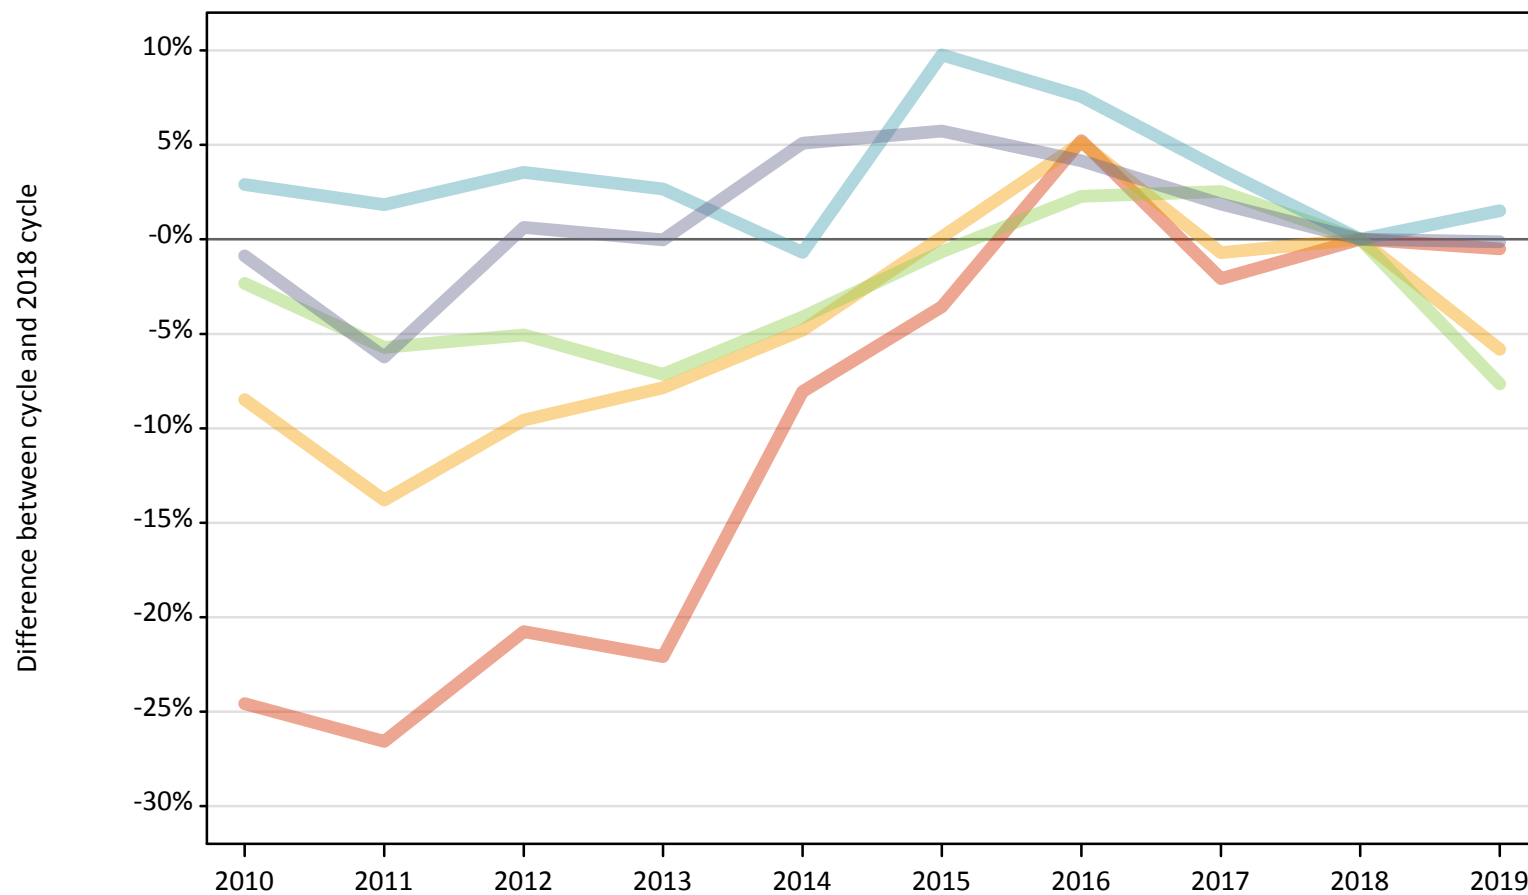

Placed applicants: change relative to 2018 cycle totals

- Quintile 1
- Quintile 2
- Quintile 3
- Quintile 4
- Quintile 5

Note: The percentage change is not plotted in the above chart for groups with fewer than 30 placed applicants in any one cycle.

J.3 Placed applicants from Wales by WIMD2014 quintile: 6 days after A level results day

Placed applicants: change relative to 2018 cycle totals

Applicant Status	WIMD2014	2010	2011	2012	2013	2014	2015	2016	2017	2018	2019
Placed	Quintile 1	-26%	-24%	-17%	-15%	-6%	-1%	1%	-2%	0%	2%
	Quintile 2	-13%	-13%	-11%	-5%	-2%	-1%	5%	1%	0%	-4%
	Quintile 3	-3%	-4%	-3%	-2%	2%	2%	7%	5%	0%	-3%
	Quintile 4	-1%	-1%	2%	2%	2%	7%	6%	4%	0%	-1%
	Quintile 5	-1%	-3%	3%	2%	8%	7%	5%	3%	0%	-2%

Note: The percentage change is not recorded in the above table for groups with fewer than 10 placed applicants in that cycle or in the 2018 cycle.

J.4 Placed 18 year old applicants from Wales by WIMD2014 quintile: 6 days after A level results day

Placed 18 year old applicants: change relative to 2018 cycle totals

- Quintile 1
- Quintile 2
- Quintile 3
- Quintile 4
- Quintile 5

Note: The percentage change is not plotted in the above chart for groups with fewer than 30 placed applicants in any one cycle.