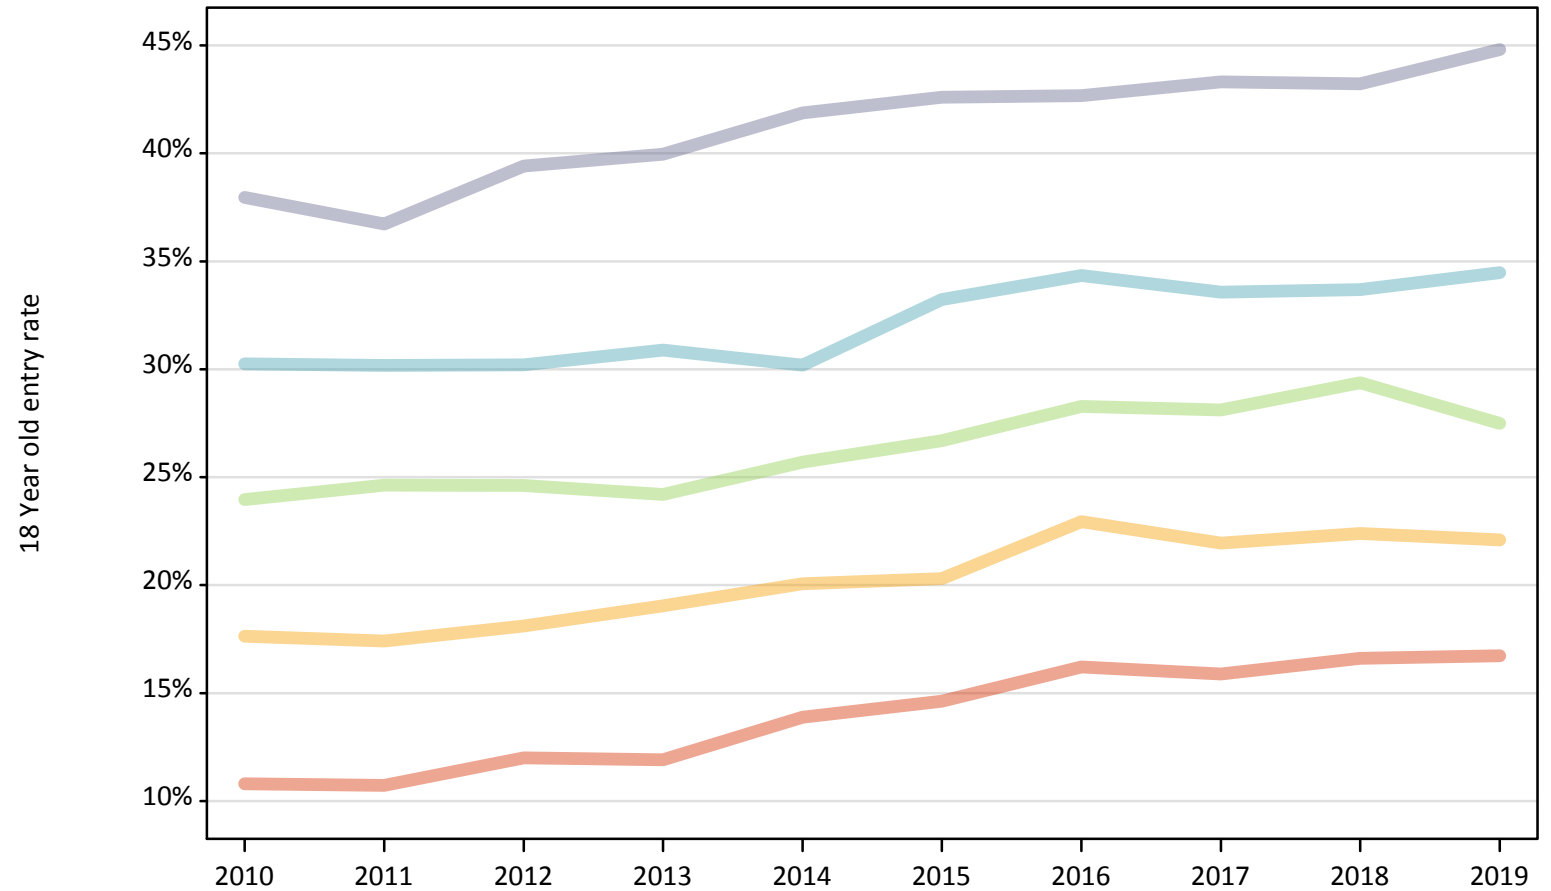

J.7 Placed 18 year old applicants from Wales by WIMD2014 quintile: 6 days after A level results day

Placed 18 year old applicants: entry rate

- Quintile 1
- Quintile 2
- Quintile 3
- Quintile 4
- Quintile 5

J.8 Placed 18 year old applicants from Wales by WIMD2014 quintile: 6 days after A level results day

Placed 18 year old applicants: entry rate

Applicant Status	WIMD2014	2010	2011	2012	2013	2014	2015	2016	2017	2018	2019
Placed	Quintile 1	10.8%	10.7%	12.0%	11.9%	13.9%	14.6%	16.2%	15.9%	16.6%	16.7%
	Quintile 2	17.6%	17.4%	18.1%	19.0%	20.1%	20.3%	22.9%	22.0%	22.4%	22.1%
	Quintile 3	24.0%	24.6%	24.6%	24.2%	25.7%	26.7%	28.3%	28.1%	29.4%	27.5%
	Quintile 4	30.3%	30.2%	30.2%	30.9%	30.2%	33.2%	34.3%	33.6%	33.7%	34.5%
	Quintile 5	38.0%	36.7%	39.4%	40.0%	41.9%	42.6%	42.7%	43.3%	43.2%	44.8%

J.9 Placed 18 year old applicants from Wales by WIMD2014 quintile: 6 days after A level results day

Placed 18 year old applicants: entry rate (indexed to 100 = Quintile 1)

Applicant Status	WIMD2014	2010	2011	2012	2013	2014	2015	2016	2017	2018	2019
Placed	Quintile 1	100	100	100	100	100	100	100	100	100	100
	Quintile 2	163	162	151	160	144	139	141	138	135	132
	Quintile 3	222	230	205	203	185	182	174	177	177	164
	Quintile 4	280	281	252	259	217	227	212	211	203	206
	Quintile 5	351	342	329	335	302	291	263	273	260	268