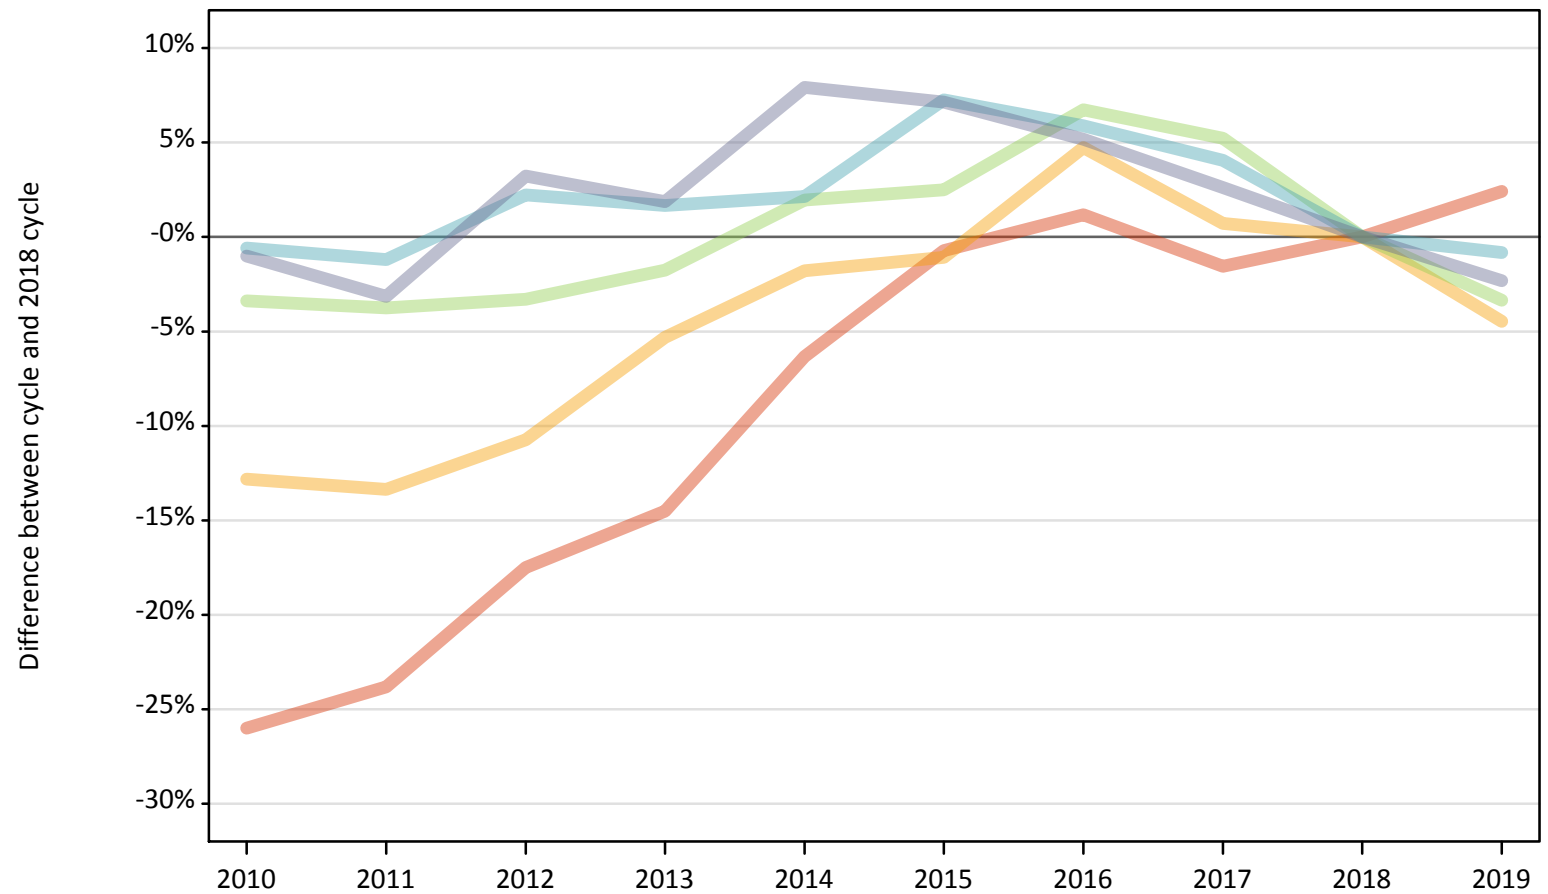

Daily Clearing Analysis: WIMD2014

Analysis at 00:05 on Wednesday 21 August 2019 (6 days after A level results day)

J.1 Placed applicants from Wales by WIMD2014 quintile: 6 days after A level results day

Placed applicants: change relative to 2018 cycle totals

- Quintile 1
- Quintile 2
- Quintile 3
- Quintile 4
- Quintile 5

Note: The percentage change is not plotted in the above chart for groups with fewer than 30 placed applicants in any one cycle.