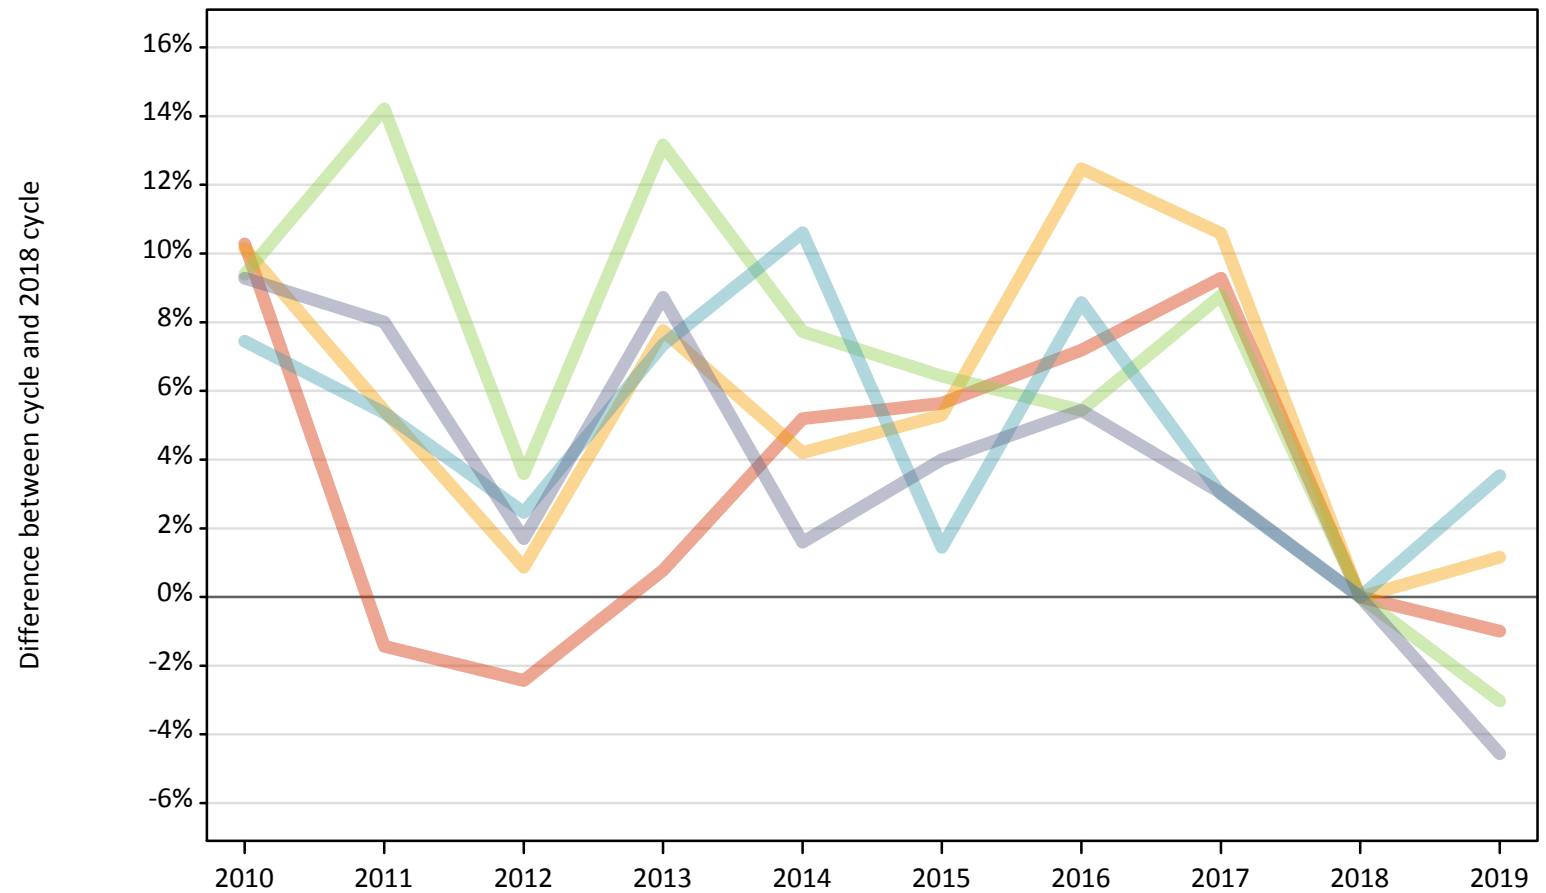

Placed applicants: change relative to 2018 cycle totals

- Quintile 1
- Quintile 2
- Quintile 3
- Quintile 4
- Quintile 5

Note: The percentage change is not plotted in the above chart for groups with fewer than 30 placed applicants in any one cycle.

J.3 Placed applicants from Northern Ireland by NIMDM2017 quintile: 7 days after A level results day

Placed applicants: change relative to 2018 cycle totals

Applicant Status	NIMDM2017	2010	2011	2012	2013	2014	2015	2016	2017	2018	2019
Placed	Quintile 1	-0%	-6%	-8%	4%	8%	4%	12%	7%	0%	2%
	Quintile 2	-2%	-5%	-6%	3%	2%	1%	11%	8%	0%	0%
	Quintile 3	-1%	5%	-6%	6%	5%	2%	7%	5%	0%	-3%
	Quintile 4	-4%	1%	-7%	1%	6%	0%	6%	4%	0%	4%
	Quintile 5	1%	4%	-6%	4%	0%	2%	7%	2%	0%	-5%

Note: The percentage change is not recorded in the above table for groups with fewer than 10 placed applicants in that cycle or in the 2018 cycle.

J.4 Placed 18 year old applicants from Northern Ireland by NIMDM2017 quintile: 7 days after A level results day

Placed 18 year old applicants: change relative to 2018 cycle totals

- Quintile 1
- Quintile 2
- Quintile 3
- Quintile 4
- Quintile 5

Note: The percentage change is not plotted in the above chart for groups with fewer than 30 placed applicants in any one cycle.