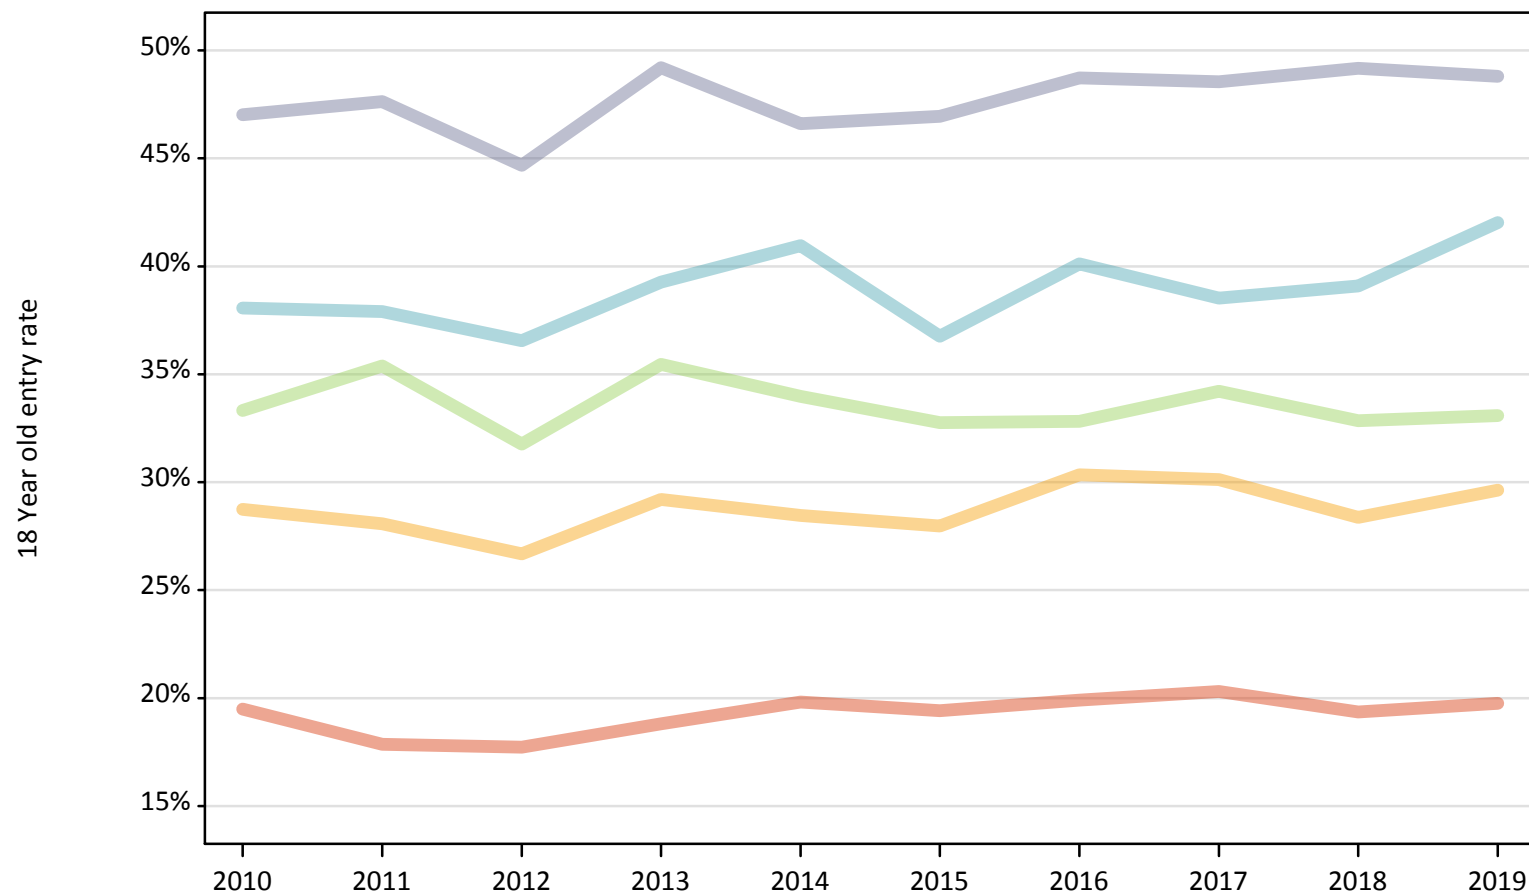

J.7 Placed 18 year old applicants from Northern Ireland by NIMDM2017 quintile: 7 days after A level results day

Placed 18 year old applicants: entry rate

- Quintile 1
- Quintile 2
- Quintile 3
- Quintile 4
- Quintile 5

J.8 Placed 18 year old applicants from Northern Ireland by NIMDM2017 quintile: 7 days after A level results day

Placed 18 year old applicants: entry rate

Applicant Status	NIMDM2017	2010	2011	2012	2013	2014	2015	2016	2017	2018	2019
Placed	Quintile 1	19.5%	17.9%	17.7%	18.8%	19.8%	19.4%	19.9%	20.3%	19.4%	19.8%
	Quintile 2	28.8%	28.1%	26.7%	29.2%	28.5%	28.0%	30.3%	30.1%	28.4%	29.6%
	Quintile 3	33.3%	35.4%	31.8%	35.5%	34.0%	32.8%	32.8%	34.2%	32.9%	33.1%
	Quintile 4	38.1%	37.9%	36.6%	39.3%	41.0%	36.8%	40.1%	38.5%	39.1%	42.0%
	Quintile 5	47.0%	47.6%	44.7%	49.2%	46.6%	47.0%	48.7%	48.6%	49.2%	48.8%

J.9 Placed 18 year old applicants from Northern Ireland by NIMDM2017 quintile: 7 days after A level results day

Placed 18 year old applicants: entry rate (indexed to 100 = Quintile 1)

Applicant Status	NIMDM2017	2010	2011	2012	2013	2014	2015	2016	2017	2018	2019
Placed	Quintile 1	100	100	100	100	100	100	100	100	100	100
	Quintile 2	148	157	151	155	144	144	152	148	147	150
	Quintile 3	171	198	179	189	171	169	165	168	170	167
	Quintile 4	195	212	206	209	207	189	202	190	202	213
	Quintile 5	241	267	252	262	235	242	245	239	254	247