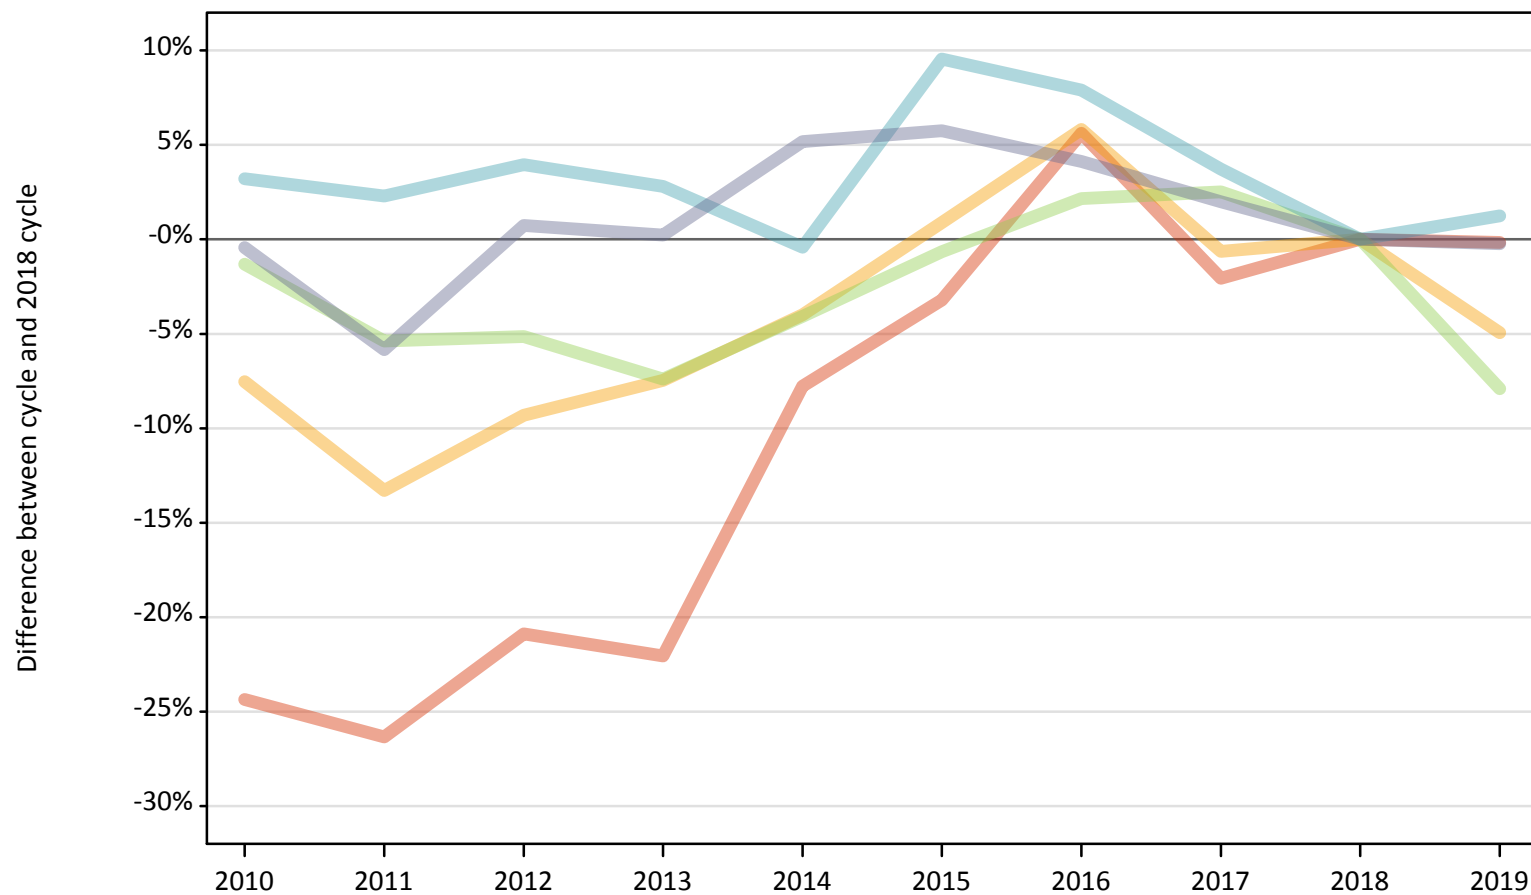

J.3 Placed applicants from Wales by WIMD2014 quintile: 7 days after A level results day

Placed applicants: change relative to 2018 cycle totals

Applicant Status	WIMD2014	2010	2011	2012	2013	2014	2015	2016	2017	2018	2019
Placed	Quintile 1	-25%	-23%	-17%	-14%	-6%	-1%	1%	-2%	0%	3%
	Quintile 2	-12%	-13%	-10%	-5%	-1%	-0%	5%	1%	0%	-4%
	Quintile 3	-2%	-3%	-3%	-2%	2%	3%	7%	5%	0%	-3%
	Quintile 4	0%	-1%	3%	2%	2%	7%	6%	4%	0%	-1%
	Quintile 5	-1%	-3%	3%	2%	8%	7%	5%	3%	0%	-2%

Note: The percentage change is not recorded in the above table for groups with fewer than 10 placed applicants in that cycle or in the 2018 cycle.

J.4 Placed 18 year old applicants from Wales by WIMD2014 quintile: 7 days after A level results day

Placed 18 year old applicants: change relative to 2018 cycle totals

- Quintile 1
- Quintile 2
- Quintile 3
- Quintile 4
- Quintile 5

Note: The percentage change is not plotted in the above chart for groups with fewer than 30 placed applicants in any one cycle.