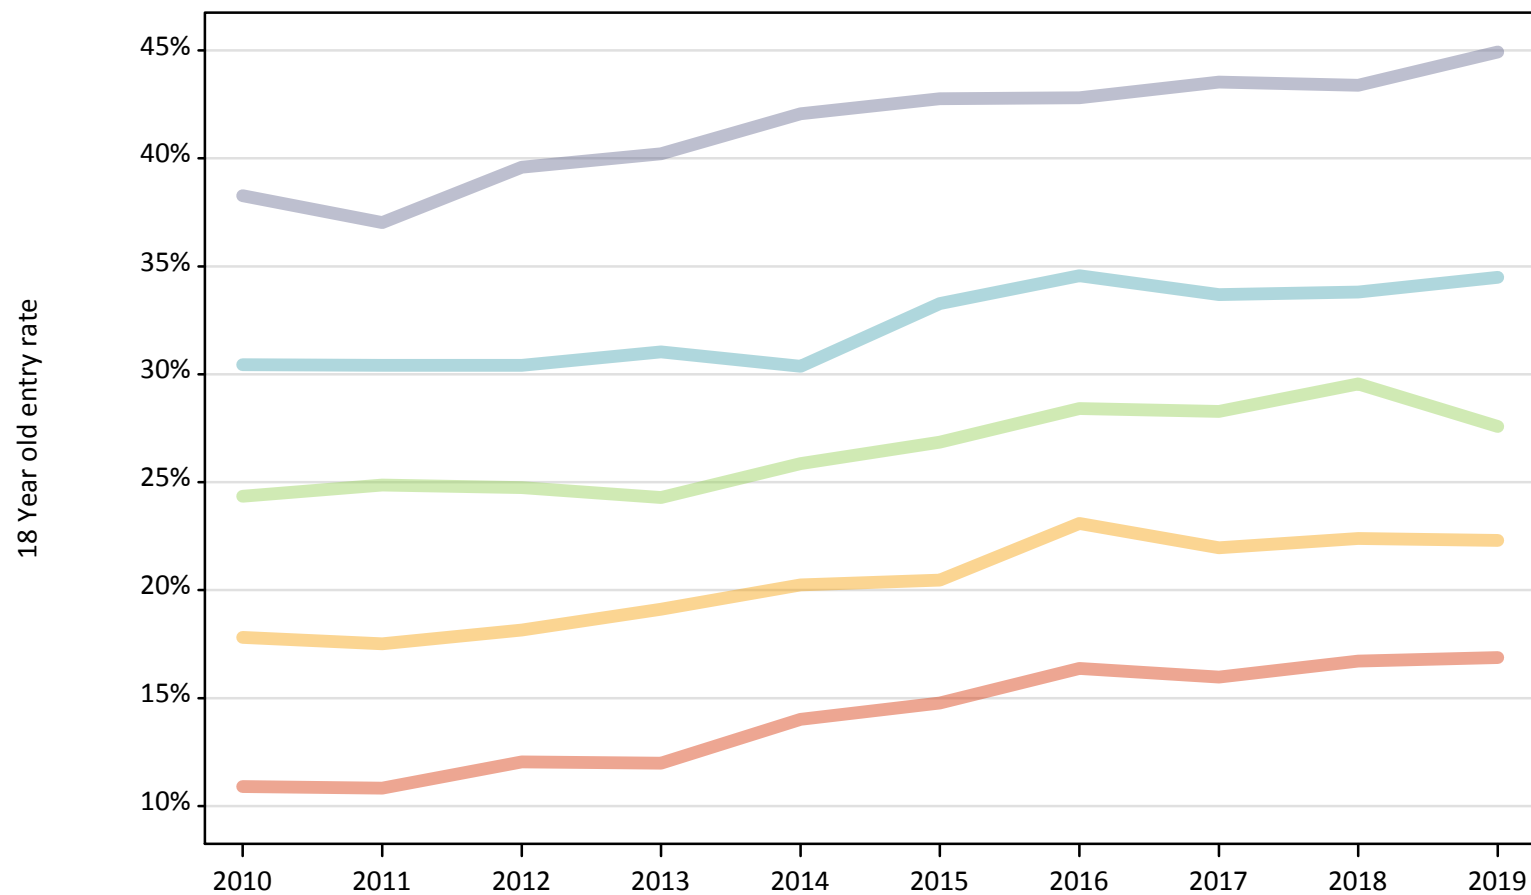

J.7 Placed 18 year old applicants from Wales by WIMD2014 quintile: 7 days after A level results day

Placed 18 year old applicants: entry rate

- Quintile 1
- Quintile 2
- Quintile 3
- Quintile 4
- Quintile 5

J.8 Placed 18 year old applicants from Wales by WIMD2014 quintile: 7 days after A level results day

Placed 18 year old applicants: entry rate

Applicant Status	WIMD2014	2010	2011	2012	2013	2014	2015	2016	2017	2018	2019
Placed	Quintile 1	10.9%	10.8%	12.0%	12.0%	14.0%	14.8%	16.4%	16.0%	16.7%	16.9%
	Quintile 2	17.8%	17.5%	18.2%	19.1%	20.2%	20.5%	23.1%	22.0%	22.4%	22.3%
	Quintile 3	24.4%	24.9%	24.8%	24.3%	25.9%	26.9%	28.4%	28.3%	29.6%	27.6%
	Quintile 4	30.4%	30.4%	30.4%	31.0%	30.4%	33.3%	34.6%	33.7%	33.8%	34.5%
	Quintile 5	38.3%	37.0%	39.6%	40.2%	42.1%	42.8%	42.8%	43.5%	43.4%	44.9%

J.9 Placed 18 year old applicants from Wales by WIMD2014 quintile: 7 days after A level results day

Placed 18 year old applicants: entry rate (indexed to 100 = Quintile 1)

Applicant Status	WIMD2014	2010	2011	2012	2013	2014	2015	2016	2017	2018	2019
Placed	Quintile 1	100	100	100	100	100	100	100	100	100	100
	Quintile 2	164	162	151	159	144	139	141	138	134	132
	Quintile 3	223	230	206	203	185	182	174	177	177	163
	Quintile 4	279	281	253	259	217	225	211	211	202	204
	Quintile 5	351	342	329	335	300	290	262	272	260	266