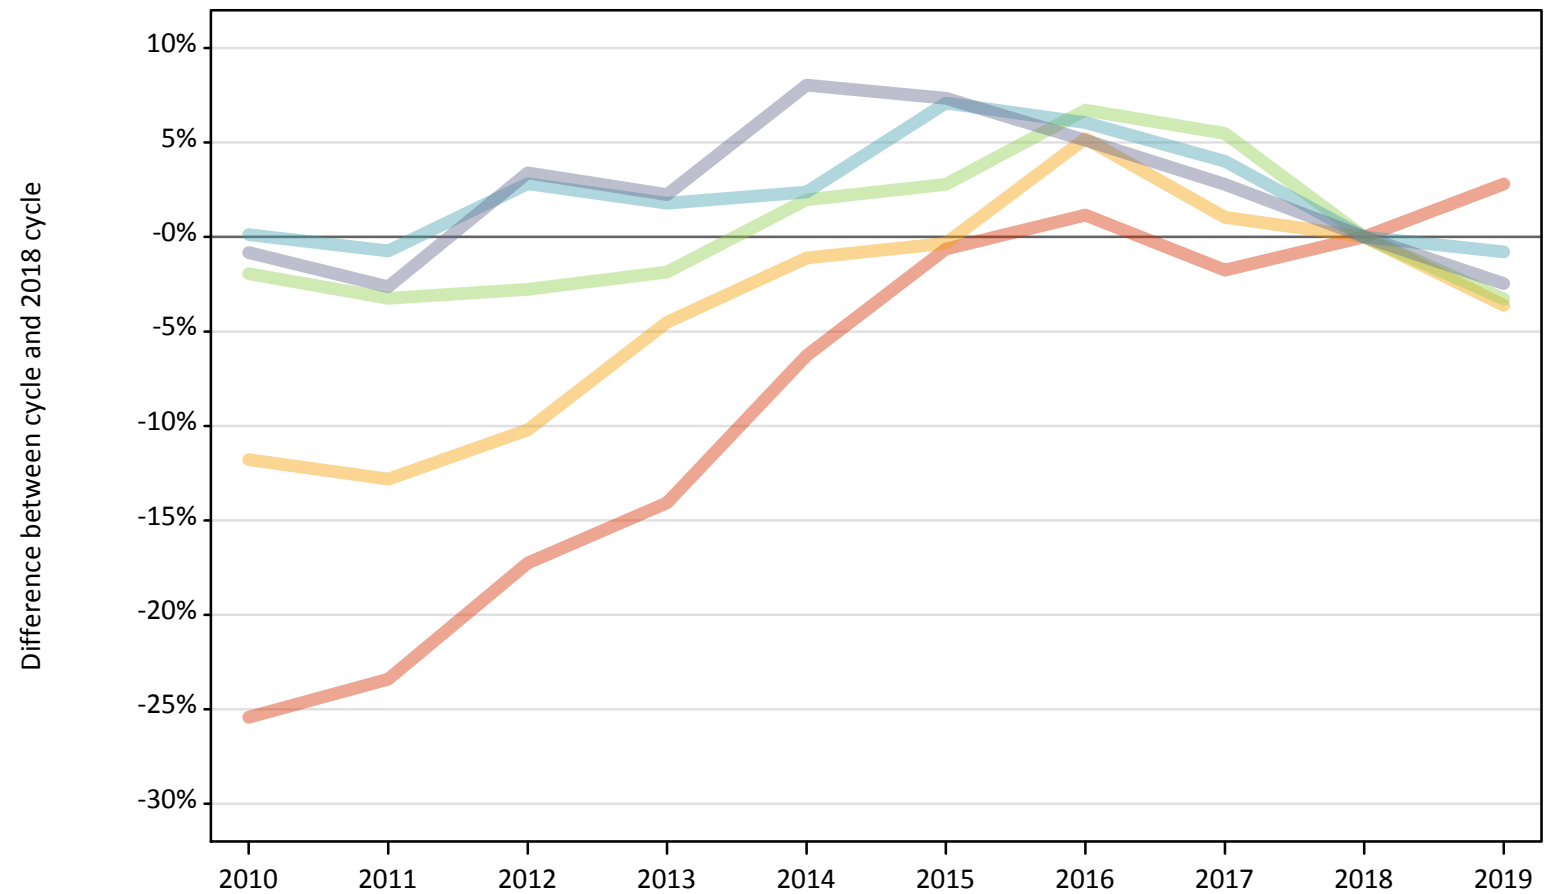

Daily Clearing Analysis: WIMD2014

Analysis at 00:05 on Thursday 22 August 2019 (7 days after A level results day)

J.1 Placed applicants from Wales by WIMD2014 quintile: 7 days after A level results day

Placed applicants: change relative to 2018 cycle totals

- Quintile 1
- Quintile 2
- Quintile 3
- Quintile 4
- Quintile 5

Note: The percentage change is not plotted in the above chart for groups with fewer than 30 placed applicants in any one cycle.

J.2 Placed applicants from Wales by WIMD2014 quintile: 7 days after A level results day