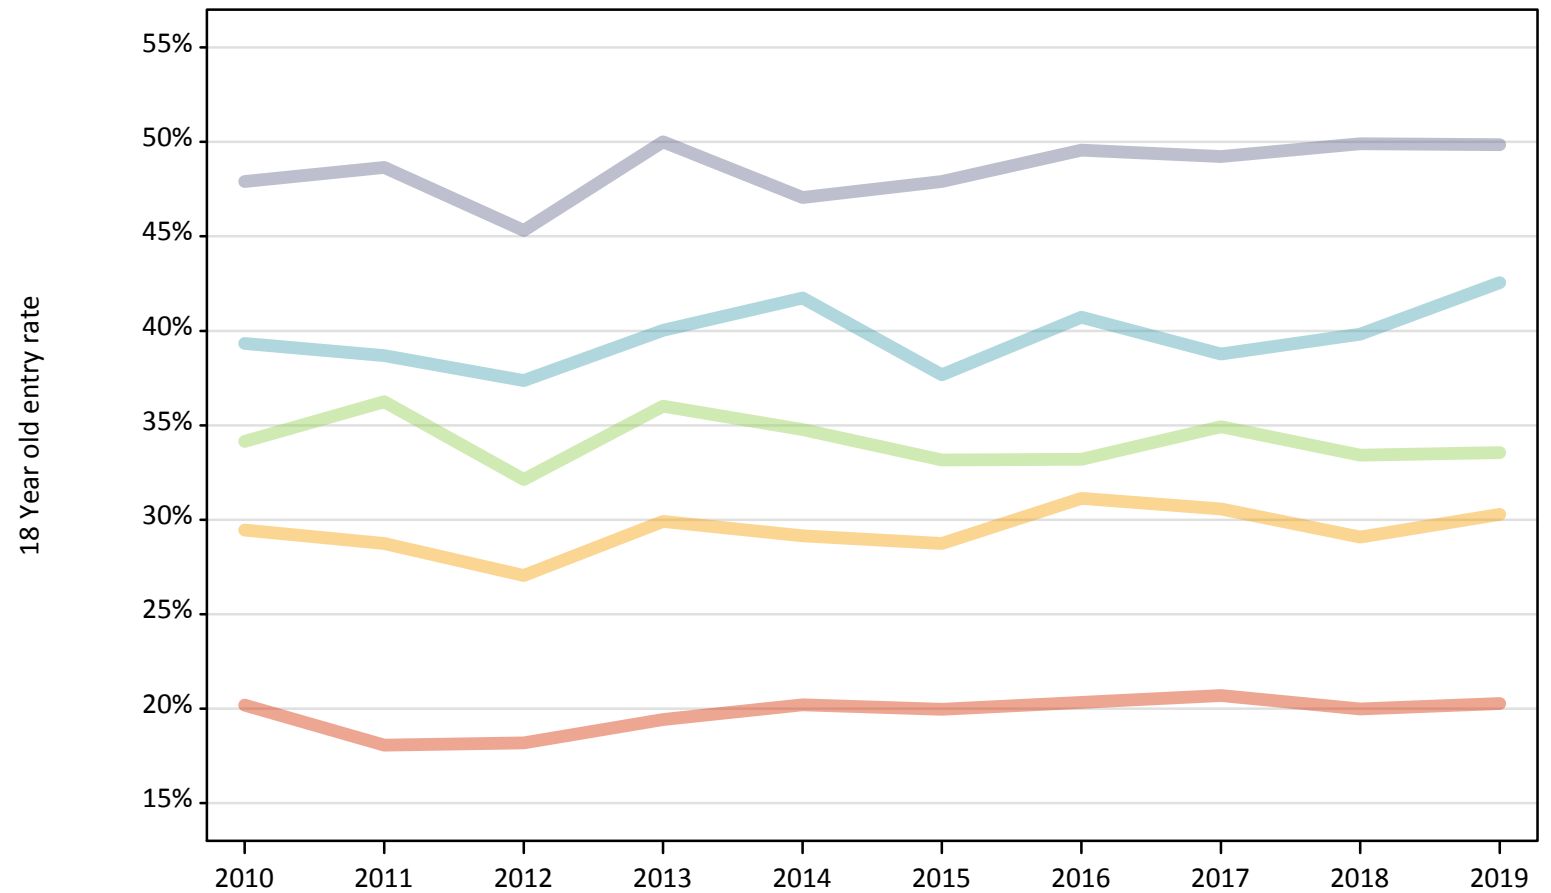

J.7 Placed 18 year old applicants from Northern Ireland by NIMDM2017 quintile: 8 days after A level results day

Placed 18 year old applicants: entry rate

- Quintile 1
- Quintile 2
- Quintile 3
- Quintile 4
- Quintile 5

J.8 Placed 18 year old applicants from Northern Ireland by NIMDM2017 quintile: 8 days after A level results day

Placed 18 year old applicants: entry rate

Applicant Status	NIMDM2017	2010	2011	2012	2013	2014	2015	2016	2017	2018	2019
Placed	Quintile 1	20.2%	18.1%	18.2%	19.4%	20.2%	20.0%	20.3%	20.7%	20.0%	20.3%
	Quintile 2	29.5%	28.7%	27.1%	29.9%	29.1%	28.7%	31.1%	30.6%	29.1%	30.3%
	Quintile 3	34.1%	36.2%	32.1%	36.0%	34.8%	33.2%	33.2%	34.9%	33.4%	33.5%
	Quintile 4	39.3%	38.7%	37.4%	40.0%	41.7%	37.7%	40.7%	38.8%	39.8%	42.5%
	Quintile 5	47.9%	48.7%	45.3%	50.0%	47.1%	47.9%	49.6%	49.2%	49.9%	49.9%

J.9 Placed 18 year old applicants from Northern Ireland by NIMDM2017 quintile: 8 days after A level results day

Placed 18 year old applicants: entry rate (indexed to 100 = Quintile 1)

Applicant Status	NIMDM2017	2010	2011	2012	2013	2014	2015	2016	2017	2018	2019
Placed	Quintile 1	100	100	100	100	100	100	100	100	100	100
	Quintile 2	146	159	149	154	144	144	153	148	145	149
	Quintile 3	169	201	177	185	172	166	163	169	167	166
	Quintile 4	195	214	205	206	207	189	200	187	199	210
	Quintile 5	237	269	249	257	233	240	244	238	250	246