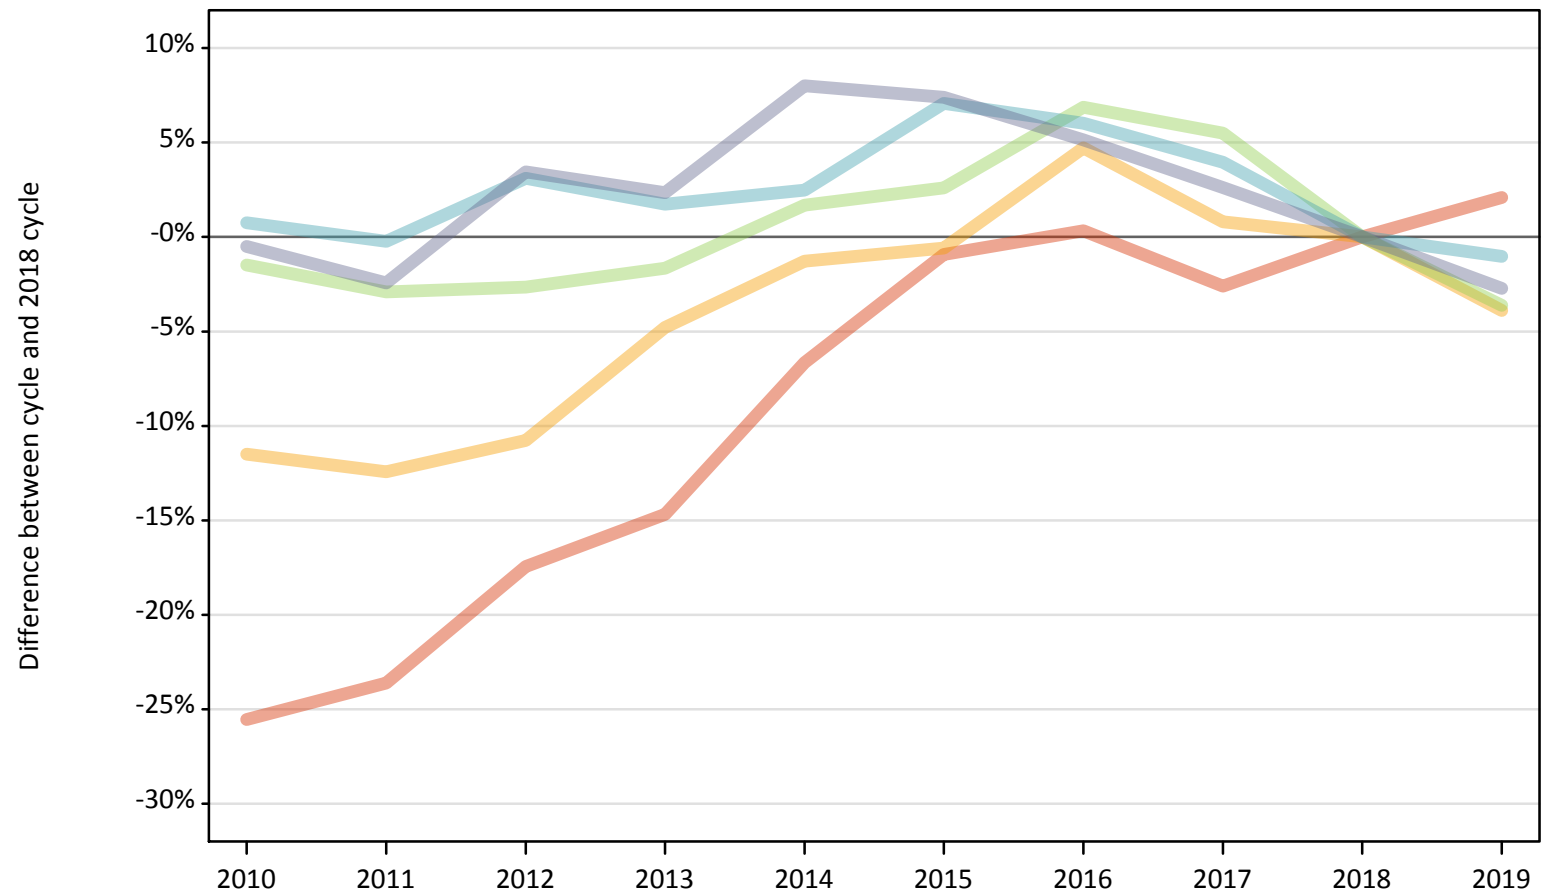

# Daily Clearing Analysis: WIMD2014

Analysis at 00:05 on Friday 23 August 2019 (8 days after A level results day)

Note: The percentage change is not plotted in the above chart for groups with fewer than 30 placed applicants in any one cycle.