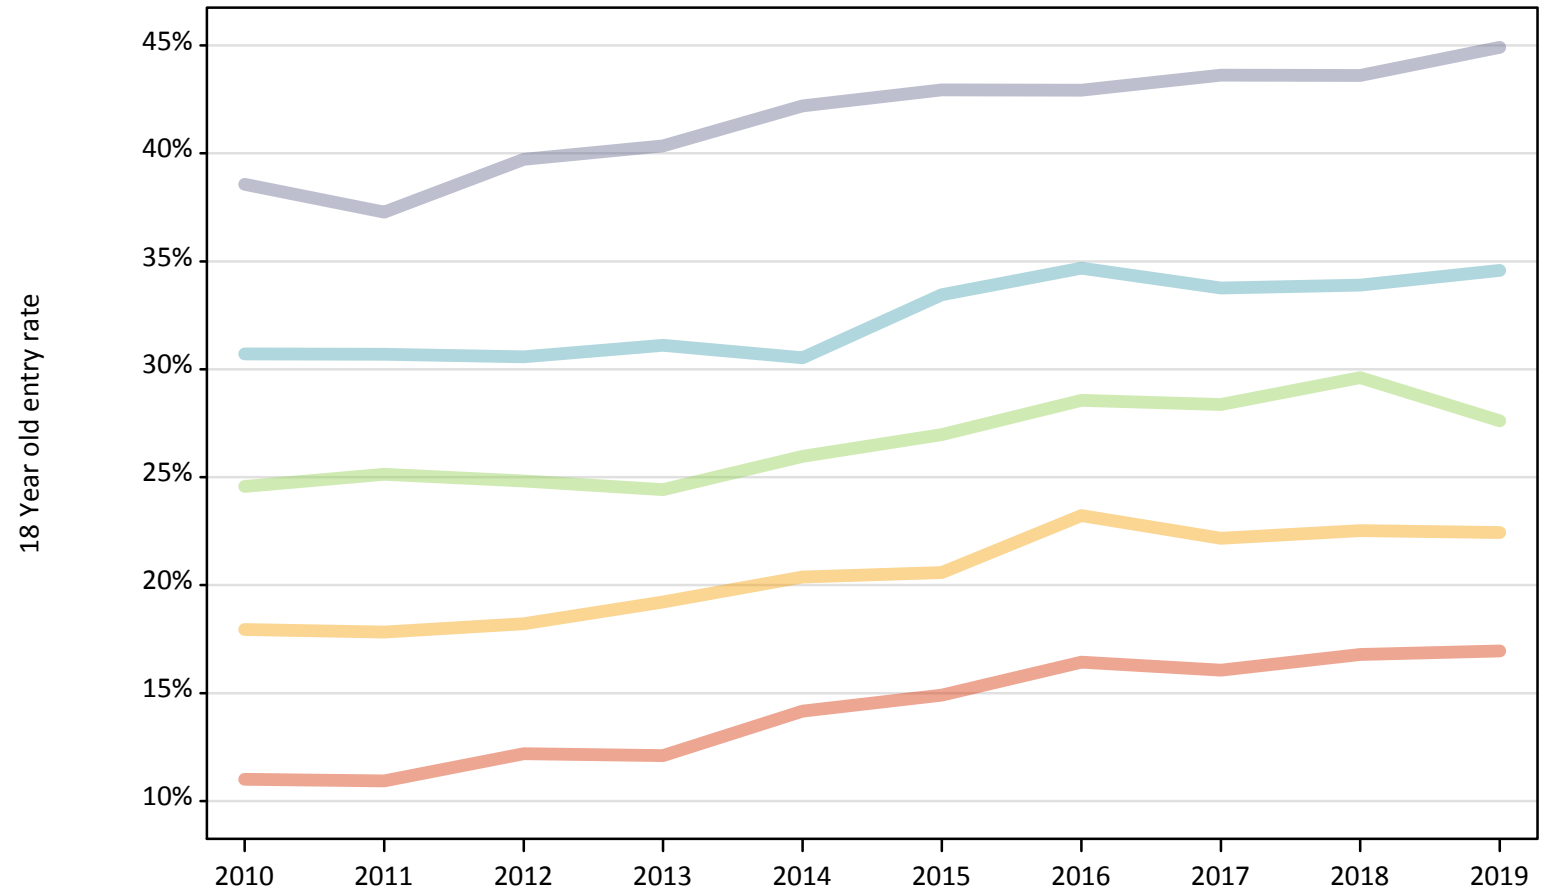

J.7 Placed 18 year old applicants from Wales by WIMD2014 quintile: 8 days after A level results day

Placed 18 year old applicants: entry rate

- Quintile 1
- Quintile 2
- Quintile 3
- Quintile 4
- Quintile 5

J.8 Placed 18 year old applicants from Wales by WIMD2014 quintile: 8 days after A level results day

Placed 18 year old applicants: entry rate

Applicant Status	WIMD2014	2010	2011	2012	2013	2014	2015	2016	2017	2018	2019
Placed	Quintile 1	11.0%	10.9%	12.2%	12.1%	14.2%	14.9%	16.4%	16.1%	16.8%	16.9%
	Quintile 2	18.0%	17.8%	18.2%	19.2%	20.4%	20.6%	23.2%	22.2%	22.5%	22.4%
	Quintile 3	24.6%	25.1%	24.8%	24.4%	26.0%	27.0%	28.6%	28.4%	29.6%	27.6%
	Quintile 4	30.7%	30.7%	30.6%	31.1%	30.5%	33.5%	34.7%	33.8%	33.9%	34.6%
	Quintile 5	38.6%	37.3%	39.7%	40.3%	42.2%	42.9%	42.9%	43.6%	43.6%	44.9%

J.9 Placed 18 year old applicants from Wales by WIMD2014 quintile: 8 days after A level results day

Placed 18 year old applicants: entry rate (indexed to 100 = Quintile 1)

Applicant Status	WIMD2014	2010	2011	2012	2013	2014	2015	2016	2017	2018	2019
Placed	Quintile 1	100	100	100	100	100	100	100	100	100	100
	Quintile 2	163	163	149	159	144	138	141	138	134	132
	Quintile 3	223	230	204	202	183	181	174	177	176	163
	Quintile 4	279	281	251	257	216	224	211	210	202	204
	Quintile 5	350	341	326	333	298	288	261	272	260	265