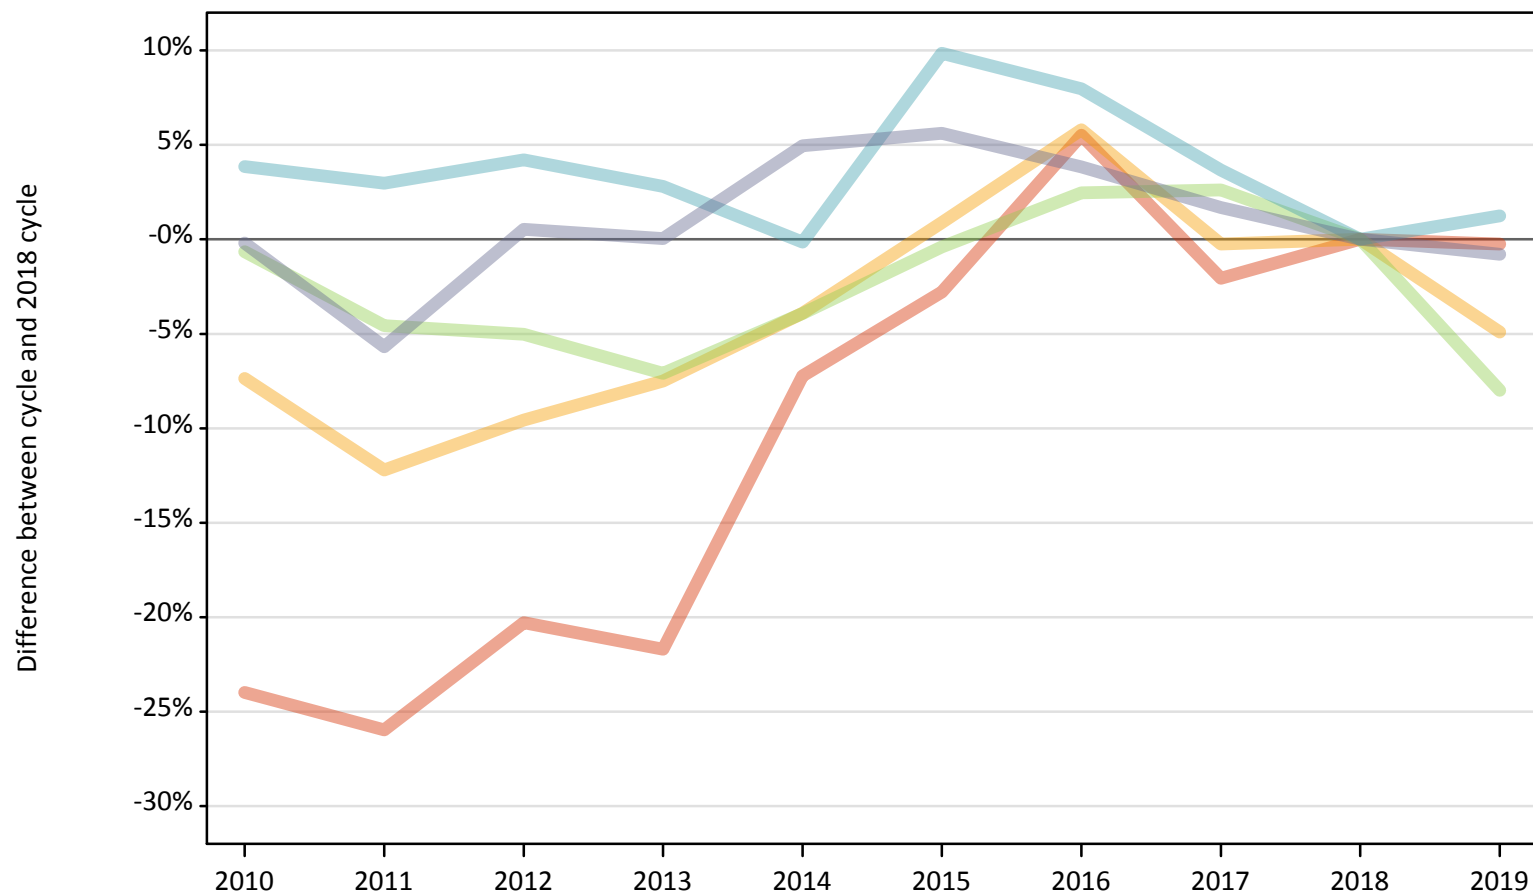

J.4 Placed 18 year old applicants from Wales by WIMD2014 quintile: 8 days after A level results day

Placed 18 year old applicants: change relative to 2018 cycle totals

- Quintile 1
- Quintile 2
- Quintile 3
- Quintile 4
- Quintile 5

Note: The percentage change is not plotted in the above chart for groups with fewer than 30 placed applicants in any one cycle.