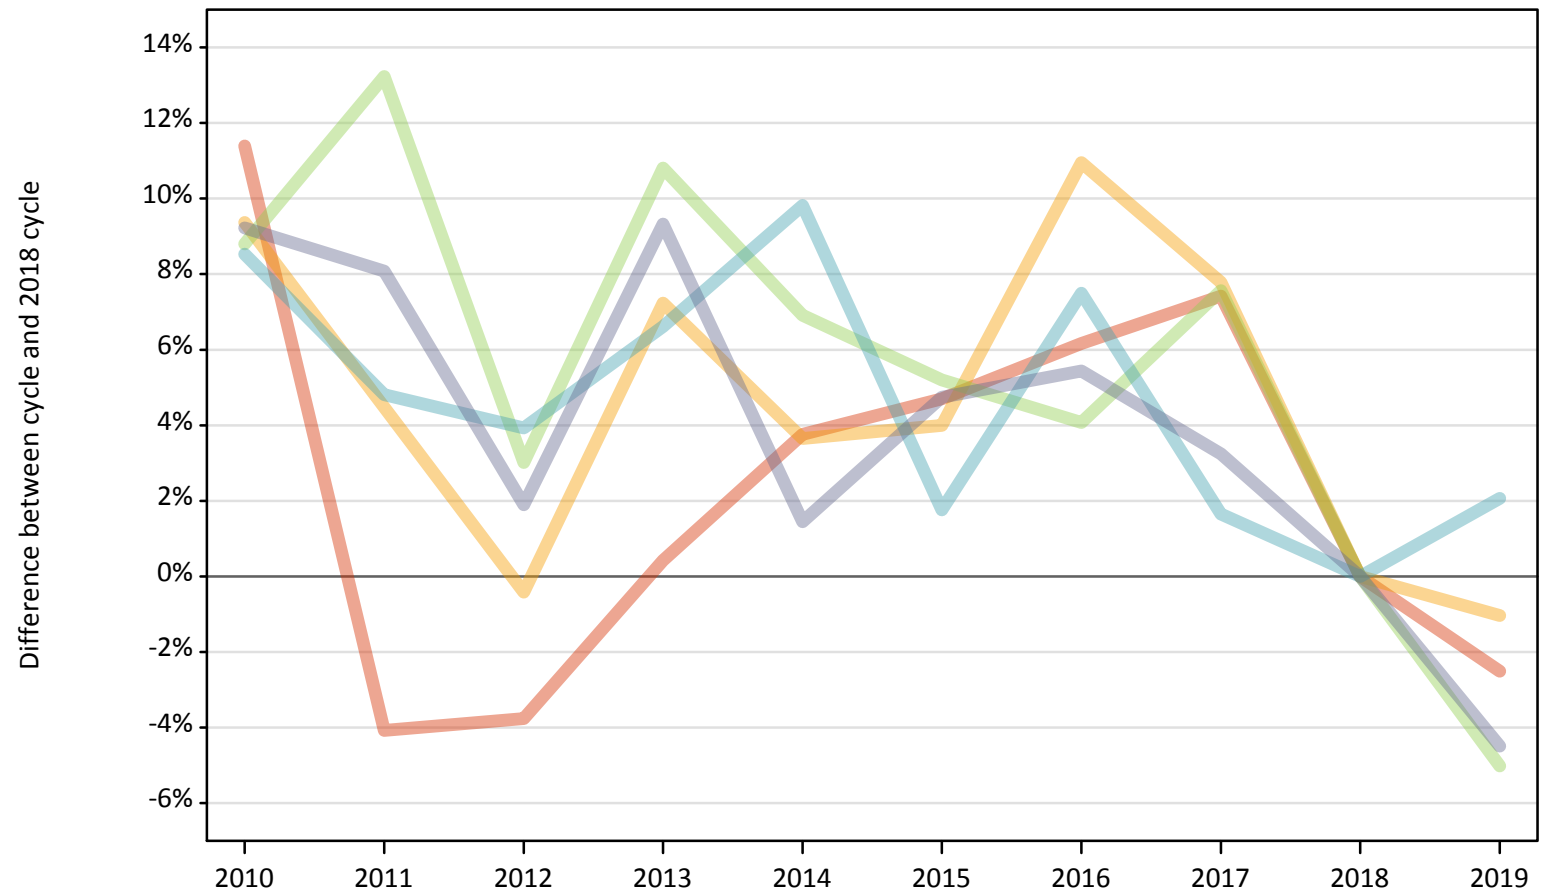

J.4 Placed 18 year old applicants from Northern Ireland by NIMDM2017 quintile: 12 days after A level results day

Placed 18 year old applicants: change relative to 2018 cycle totals

- Quintile 1
- Quintile 2
- Quintile 3
- Quintile 4
- Quintile 5

Note: The percentage change is not plotted in the above chart for groups with fewer than 30 placed applicants in any one cycle.