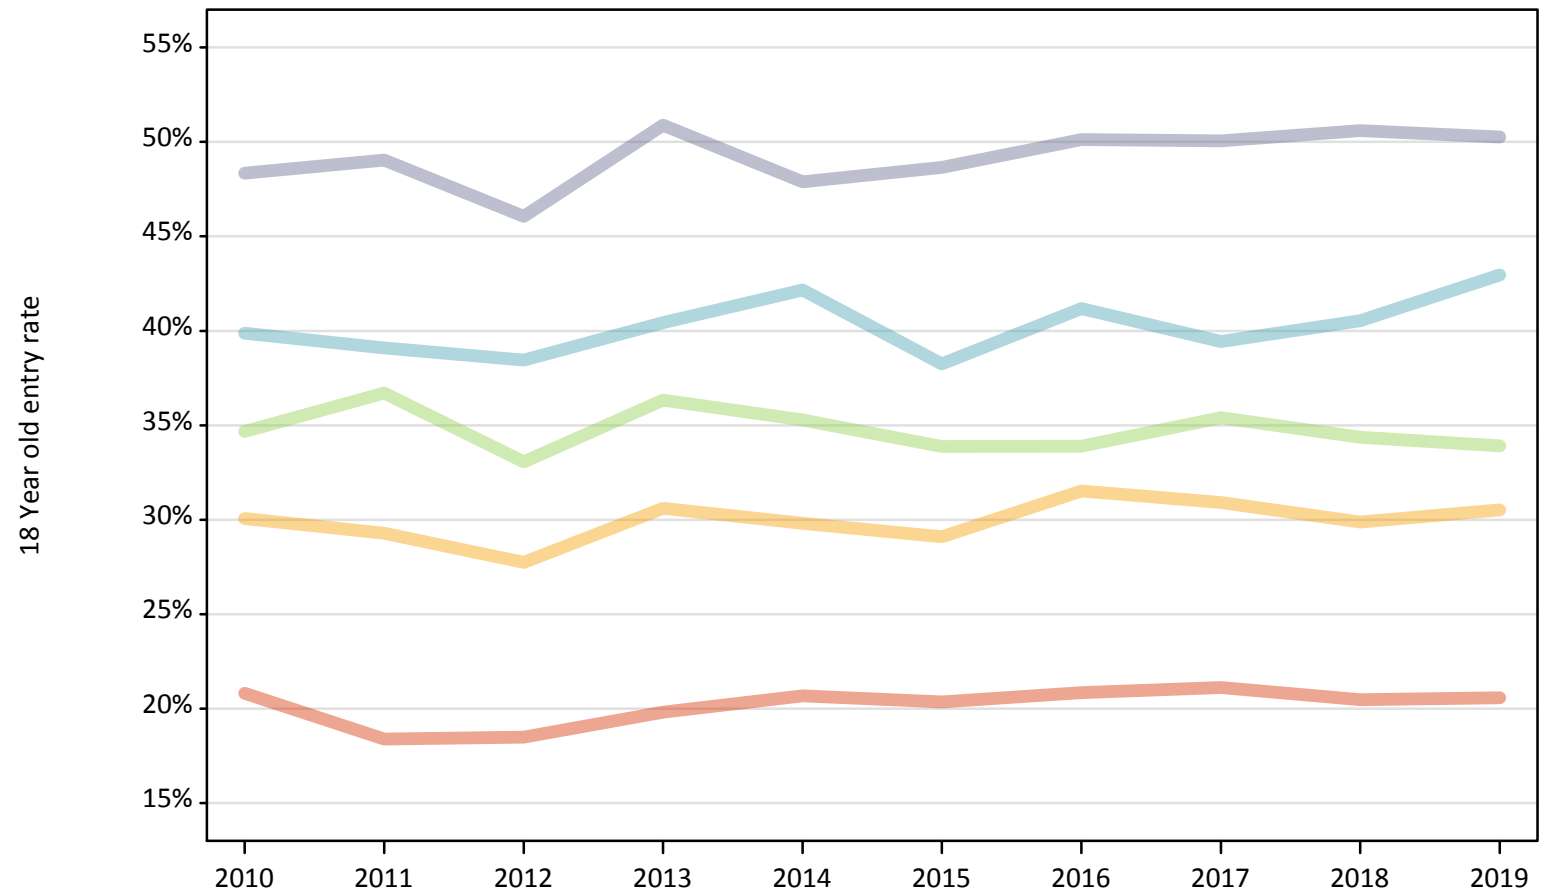

J.7 Placed 18 year old applicants from Northern Ireland by NIMDM2017 quintile: 12 days after A level results day

Placed 18 year old applicants: entry rate

- Quintile 1
- Quintile 2
- Quintile 3
- Quintile 4
- Quintile 5

J.8 Placed 18 year old applicants from Northern Ireland by NIMDM2017 quintile: 12 days after A level results day

Placed 18 year old applicants: entry rate

Applicant Status	NIMDM2017	2010	2011	2012	2013	2014	2015	2016	2017	2018	2019
Placed	Quintile 1	20.8%	18.4%	18.5%	19.8%	20.7%	20.4%	20.8%	21.1%	20.5%	20.6%
	Quintile 2	30.1%	29.3%	27.7%	30.6%	29.8%	29.1%	31.5%	30.9%	29.9%	30.5%
	Quintile 3	34.7%	36.7%	33.1%	36.3%	35.3%	33.9%	33.9%	35.4%	34.4%	33.9%
	Quintile 4	39.9%	39.1%	38.4%	40.4%	42.2%	38.2%	41.2%	39.4%	40.5%	43.0%
	Quintile 5	48.3%	49.0%	46.1%	50.9%	47.9%	48.6%	50.1%	50.1%	50.6%	50.3%

J.9 Placed 18 year old applicants from Northern Ireland by NIMDM2017 quintile: 12 days after A level results day

Placed 18 year old applicants: entry rate (indexed to 100 = Quintile 1)

Applicant Status	NIMDM2017	2010	2011	2012	2013	2014	2015	2016	2017	2018	2019
Placed	Quintile 1	100	100	100	100	100	100	100	100	100	100
	Quintile 2	144	159	150	154	144	143	151	146	146	148
	Quintile 3	167	200	179	183	171	166	163	168	168	165
	Quintile 4	192	213	208	204	204	188	198	187	198	209
	Quintile 5	232	267	249	257	232	239	240	237	247	244