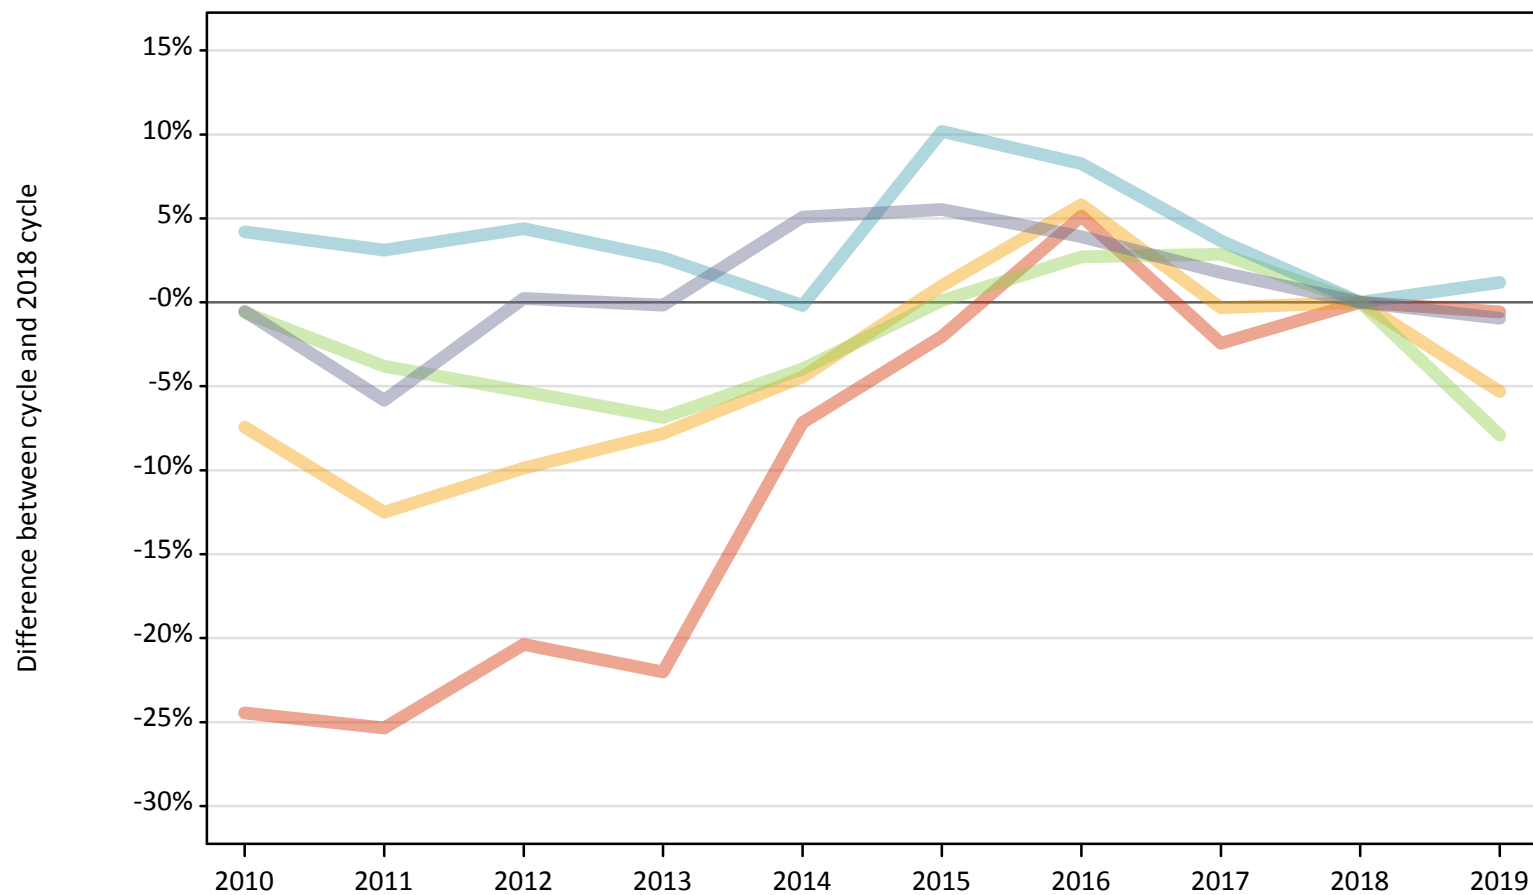

J.4 Placed 18 year old applicants from Wales by WIMD2014 quintile: 12 days after A level results day

Placed 18 year old applicants: change relative to 2018 cycle totals

- Quintile 1
- Quintile 2
- Quintile 3
- Quintile 4
- Quintile 5

Note: The percentage change is not plotted in the above chart for groups with fewer than 30 placed applicants in any one cycle.