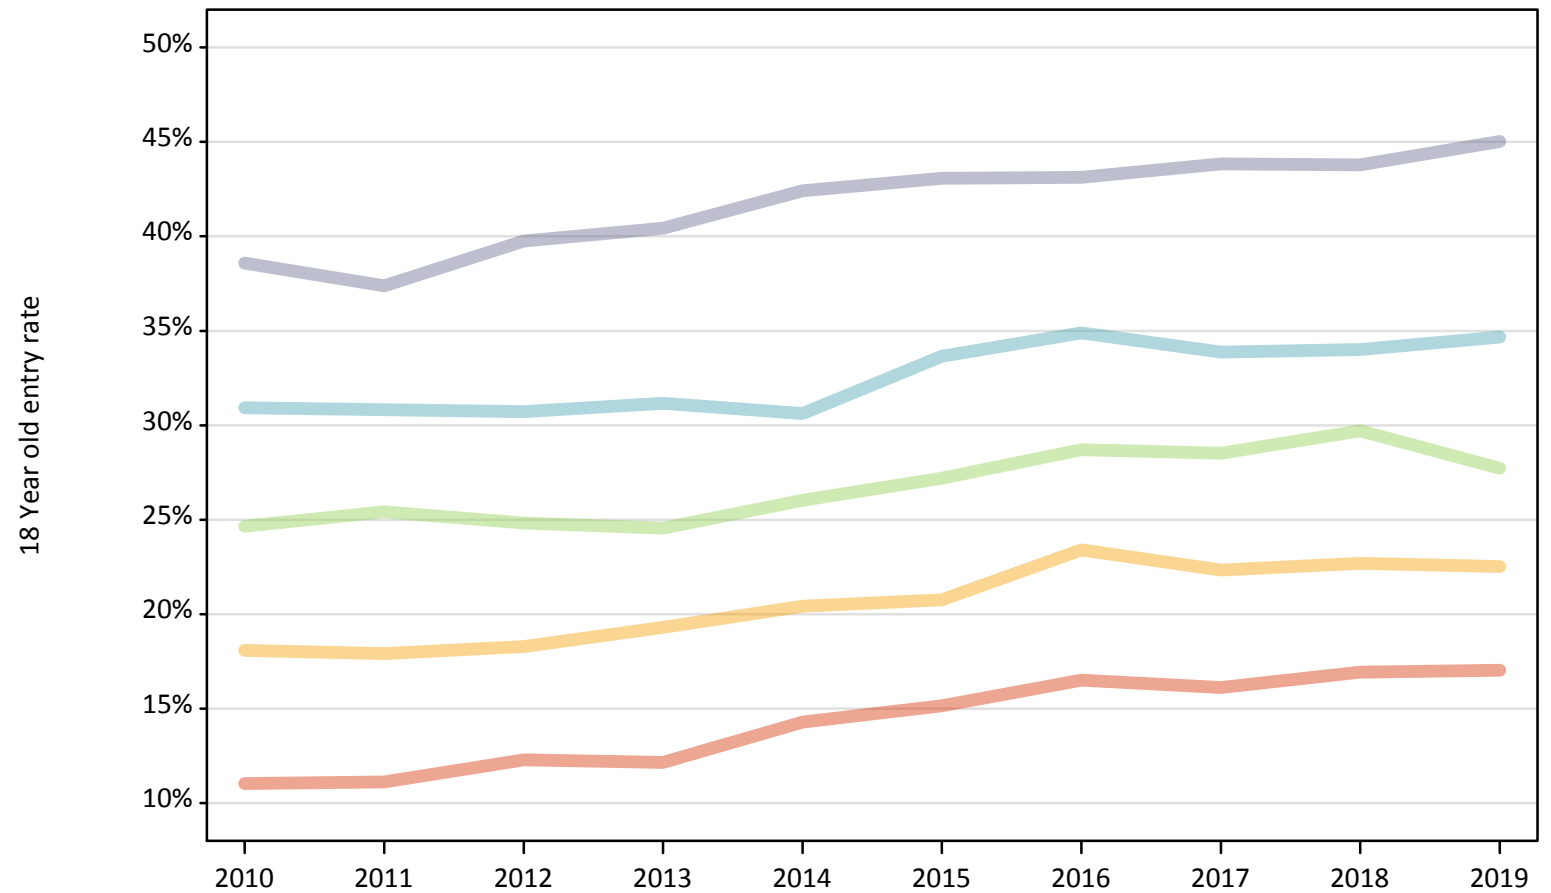

J.7 Placed 18 year old applicants from Wales by WIMD2014 quintile: 12 days after A level results day

Placed 18 year old applicants: entry rate

- Quintile 1
- Quintile 2
- Quintile 3
- Quintile 4
- Quintile 5

J.8 Placed 18 year old applicants from Wales by WIMD2014 quintile: 12 days after A level results day

Placed 18 year old applicants: entry rate

Applicant Status	WIMD2014	2010	2011	2012	2013	2014	2015	2016	2017	2018	2019
Placed	Quintile 1	11.0%	11.1%	12.3%	12.2%	14.3%	15.1%	16.5%	16.1%	16.9%	17.0%
	Quintile 2	18.1%	17.9%	18.3%	19.3%	20.4%	20.8%	23.4%	22.3%	22.7%	22.5%
	Quintile 3	24.7%	25.4%	24.8%	24.6%	26.0%	27.2%	28.7%	28.5%	29.7%	27.7%
	Quintile 4	30.9%	30.8%	30.7%	31.2%	30.6%	33.7%	34.9%	33.9%	34.0%	34.7%
	Quintile 5	38.6%	37.4%	39.8%	40.4%	42.4%	43.1%	43.1%	43.8%	43.8%	45.0%

J.9 Placed 18 year old applicants from Wales by WIMD2014 quintile: 12 days after A level results day

Placed 18 year old applicants: entry rate (indexed to 100 = Quintile 1)

Applicant Status	WIMD2014	2010	2011	2012	2013	2014	2015	2016	2017	2018	2019
Placed	Quintile 1	100	100	100	100	100	100	100	100	100	100
	Quintile 2	164	161	149	159	143	137	142	138	134	132
	Quintile 3	224	229	202	202	182	180	174	177	175	163
	Quintile 4	280	277	250	256	214	222	211	210	201	204
	Quintile 5	350	336	324	333	297	284	261	272	259	264