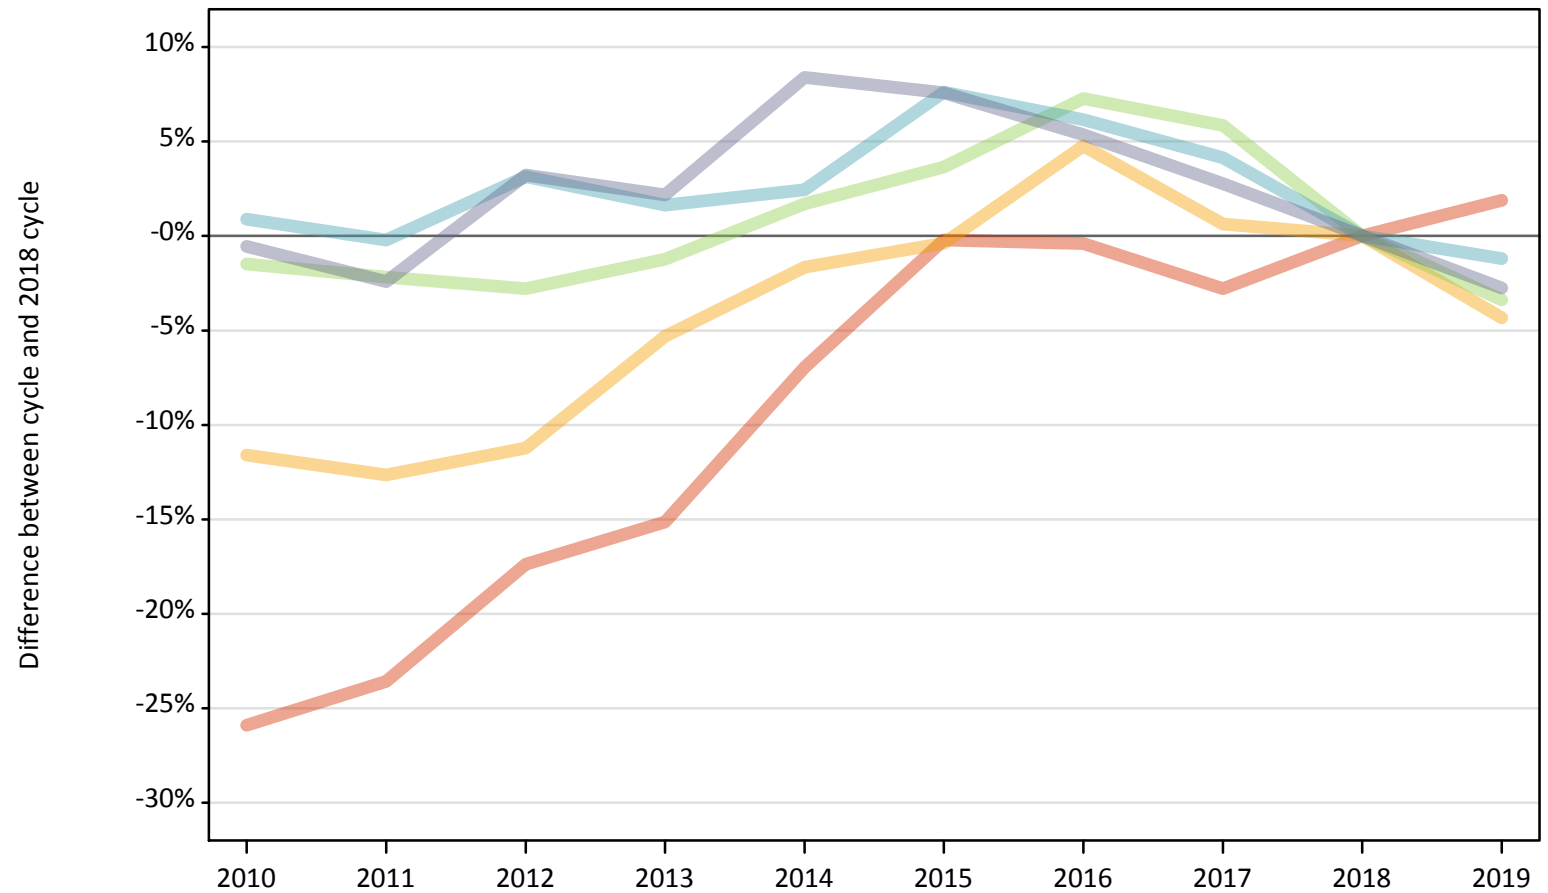

# Daily Clearing Analysis: WIMD2014

Analysis at 00:05 on Tuesday 27 August 2019 (12 days after A level results day)

Note: The percentage change is not plotted in the above chart for groups with fewer than 30 placed applicants in any one cycle.