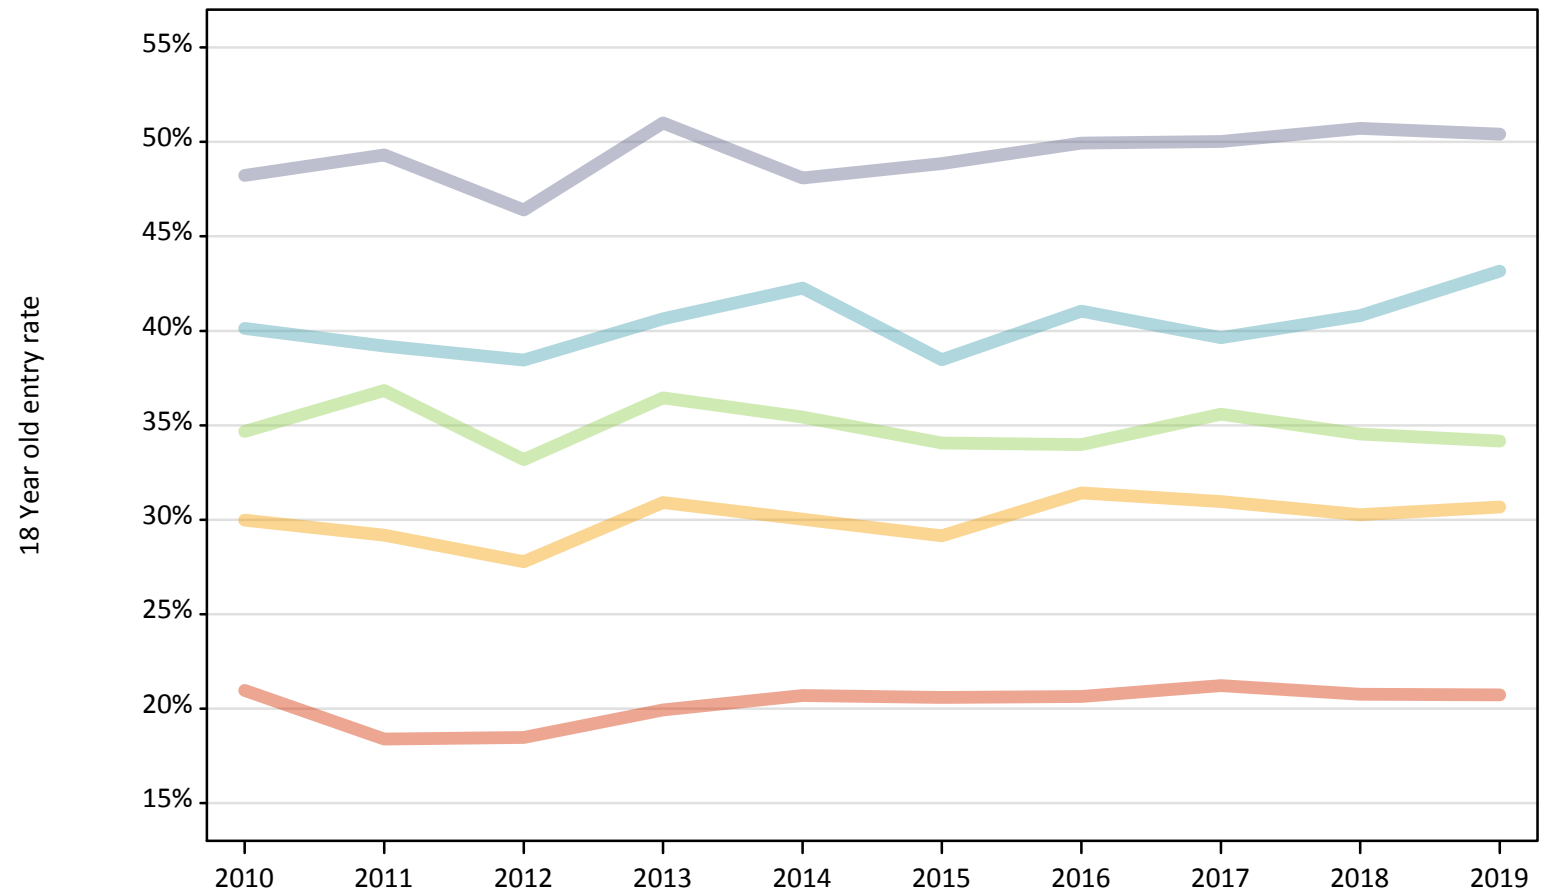

J.7 Placed 18 year old applicants from Northern Ireland by NIMDM2017 quintile: 13 days after A level results day

Placed 18 year old applicants: entry rate

- Quintile 1
- Quintile 2
- Quintile 3
- Quintile 4
- Quintile 5

J.8 Placed 18 year old applicants from Northern Ireland by NIMDM2017 quintile: 13 days after A level results day

Placed 18 year old applicants: entry rate

Applicant Status	NIMDM2017	2010	2011	2012	2013	2014	2015	2016	2017	2018	2019
Placed	Quintile 1	21.0%	18.4%	18.5%	19.9%	20.7%	20.6%	20.6%	21.2%	20.8%	20.7%
	Quintile 2	30.0%	29.2%	27.8%	30.9%	30.0%	29.1%	31.4%	31.0%	30.3%	30.7%
	Quintile 3	34.7%	36.8%	33.2%	36.4%	35.4%	34.1%	34.0%	35.6%	34.5%	34.2%
	Quintile 4	40.1%	39.2%	38.4%	40.6%	42.3%	38.5%	41.0%	39.6%	40.8%	43.2%
	Quintile 5	48.2%	49.3%	46.4%	51.0%	48.1%	48.9%	49.9%	50.0%	50.7%	50.4%

J.9 Placed 18 year old applicants from Northern Ireland by NIMDM2017 quintile: 13 days after A level results day

Placed 18 year old applicants: entry rate (indexed to 100 = Quintile 1)

Applicant Status	NIMDM2017	2010	2011	2012	2013	2014	2015	2016	2017	2018	2019
Placed	Quintile 1	100	100	100	100	100	100	100	100	100	100
	Quintile 2	143	159	150	155	145	142	152	146	146	148
	Quintile 3	165	200	180	183	171	165	165	168	166	165
	Quintile 4	191	213	208	204	204	187	199	187	197	208
	Quintile 5	230	268	251	256	232	237	242	236	244	243