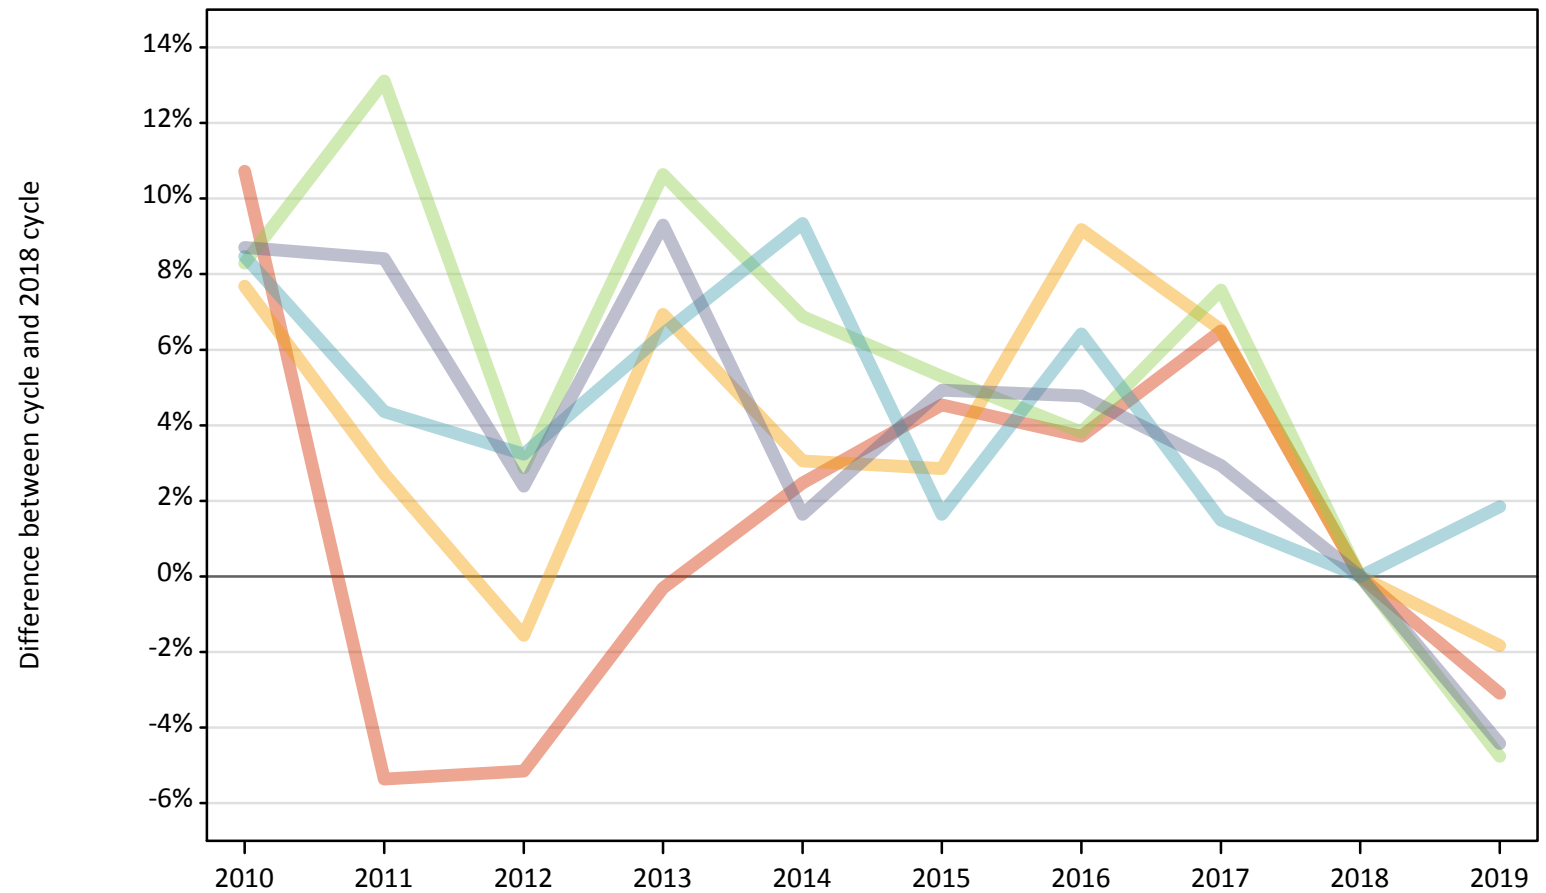

Placed applicants: change relative to 2018 cycle totals

- Quintile 1
- Quintile 2
- Quintile 3
- Quintile 4
- Quintile 5

Note: The percentage change is not plotted in the above chart for groups with fewer than 30 placed applicants in any one cycle.

J.3 Placed applicants from Northern Ireland by NIMDM2017 quintile: 13 days after A level results day

Placed applicants: change relative to 2018 cycle totals

Applicant Status	NIMDM2017	2010	2011	2012	2013	2014	2015	2016	2017	2018	2019
Placed	Quintile 1	-2%	-9%	-11%	2%	5%	2%	8%	5%	0%	-1%
	Quintile 2	-4%	-7%	-7%	3%	1%	-0%	9%	6%	0%	-3%
	Quintile 3	-3%	3%	-7%	3%	4%	1%	6%	3%	0%	-5%
	Quintile 4	-4%	-1%	-7%	-0%	4%	-1%	5%	1%	0%	2%
	Quintile 5	0%	4%	-5%	5%	0%	3%	7%	2%	0%	-5%

Note: The percentage change is not recorded in the above table for groups with fewer than 10 placed applicants in that cycle or in the 2018 cycle.

J.4 Placed 18 year old applicants from Northern Ireland by NIMDM2017 quintile: 13 days after A level results day

Placed 18 year old applicants: change relative to 2018 cycle totals

- Quintile 1
- Quintile 2
- Quintile 3
- Quintile 4
- Quintile 5

Note: The percentage change is not plotted in the above chart for groups with fewer than 30 placed applicants in any one cycle.