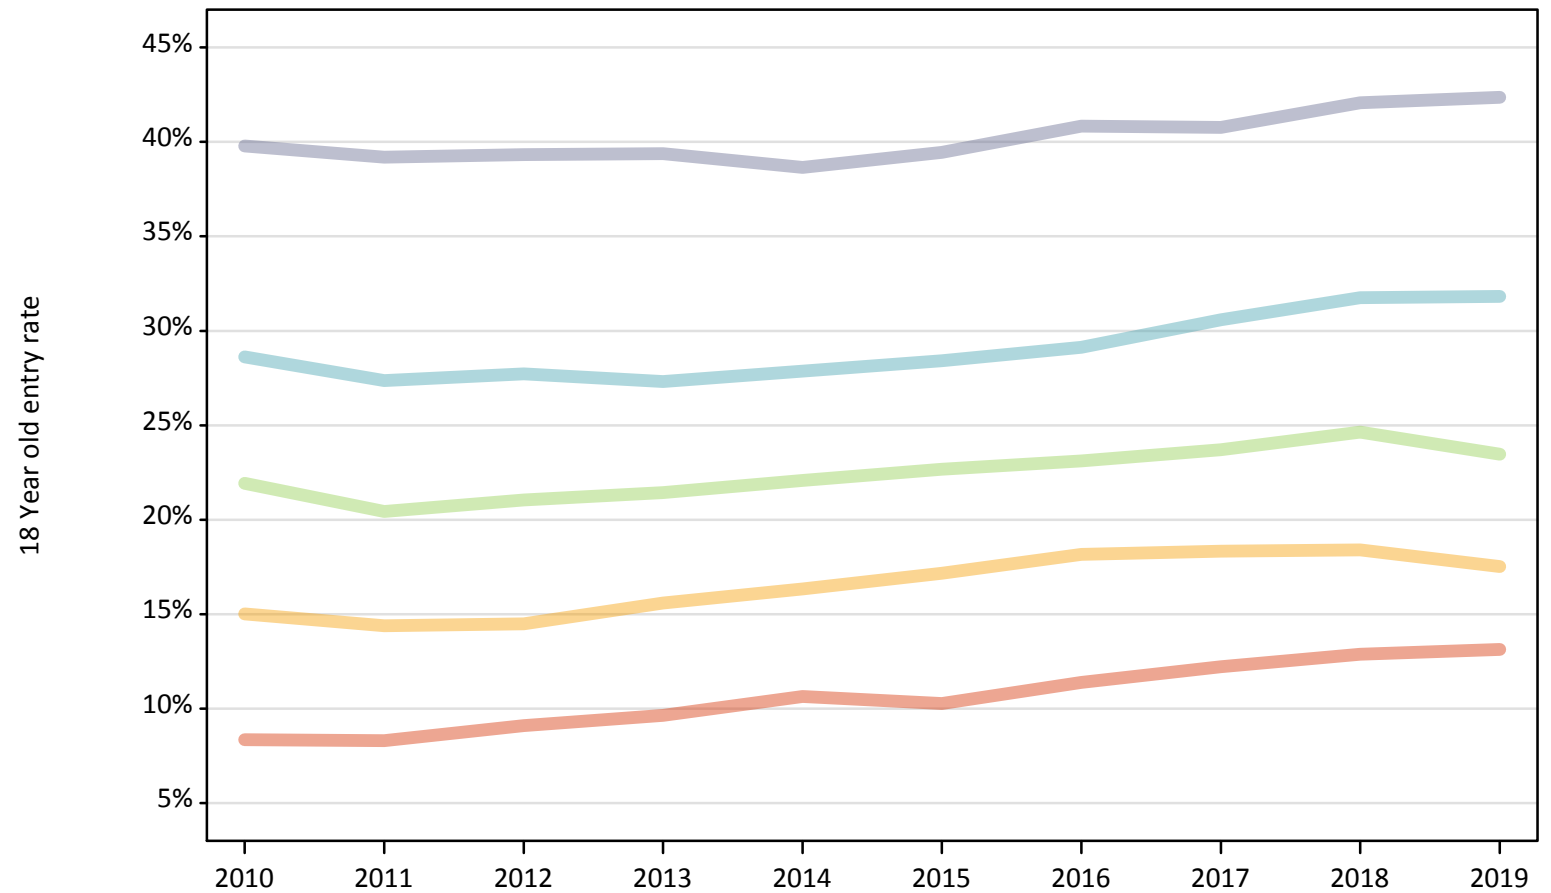

J.7 Placed 18 year old applicants from Scotland by SIMD2012/2016 quintile: 13 days after A level results day

Placed 18 year old applicants: entry rate

- Quintile 1
- Quintile 2
- Quintile 3
- Quintile 4
- Quintile 5

J.8 Placed 18 year old applicants from Scotland by SIMD2012/2016 quintile: 13 days after A level results day

Placed 18 year old applicants: entry rate

Applicant Status	SIMD2012/2016	2010	2011	2012	2013	2014	2015	2016	2017	2018	2019
Placed	Quintile 1	8.4%	8.3%	9.1%	9.6%	10.6%	10.3%	11.4%	12.2%	12.9%	13.1%
	Quintile 2	15.0%	14.4%	14.5%	15.6%	16.3%	17.2%	18.2%	18.3%	18.4%	17.5%
	Quintile 3	21.9%	20.4%	21.0%	21.4%	22.1%	22.7%	23.1%	23.7%	24.6%	23.5%
	Quintile 4	28.6%	27.4%	27.7%	27.3%	27.9%	28.4%	29.1%	30.6%	31.7%	31.8%
	Quintile 5	39.8%	39.2%	39.3%	39.4%	38.7%	39.4%	40.8%	40.8%	42.1%	42.4%

J.9 Placed 18 year old applicants from Scotland by SIMD2012/2016 quintile: 13 days after A level results day

Placed 18 year old applicants: entry rate (indexed to 100 = Quintile 1)

Applicant Status	SIMD2012/2016	2010	2011	2012	2013	2014	2015	2016	2017	2018	2019
Placed	Quintile 1	100	100	100	100	100	100	100	100	100	100
	Quintile 2	180	173	159	162	154	167	159	150	143	133
	Quintile 3	262	246	231	222	208	221	203	194	191	179
	Quintile 4	342	330	305	283	262	277	256	250	247	242
	Quintile 5	476	472	433	408	363	384	359	334	327	322