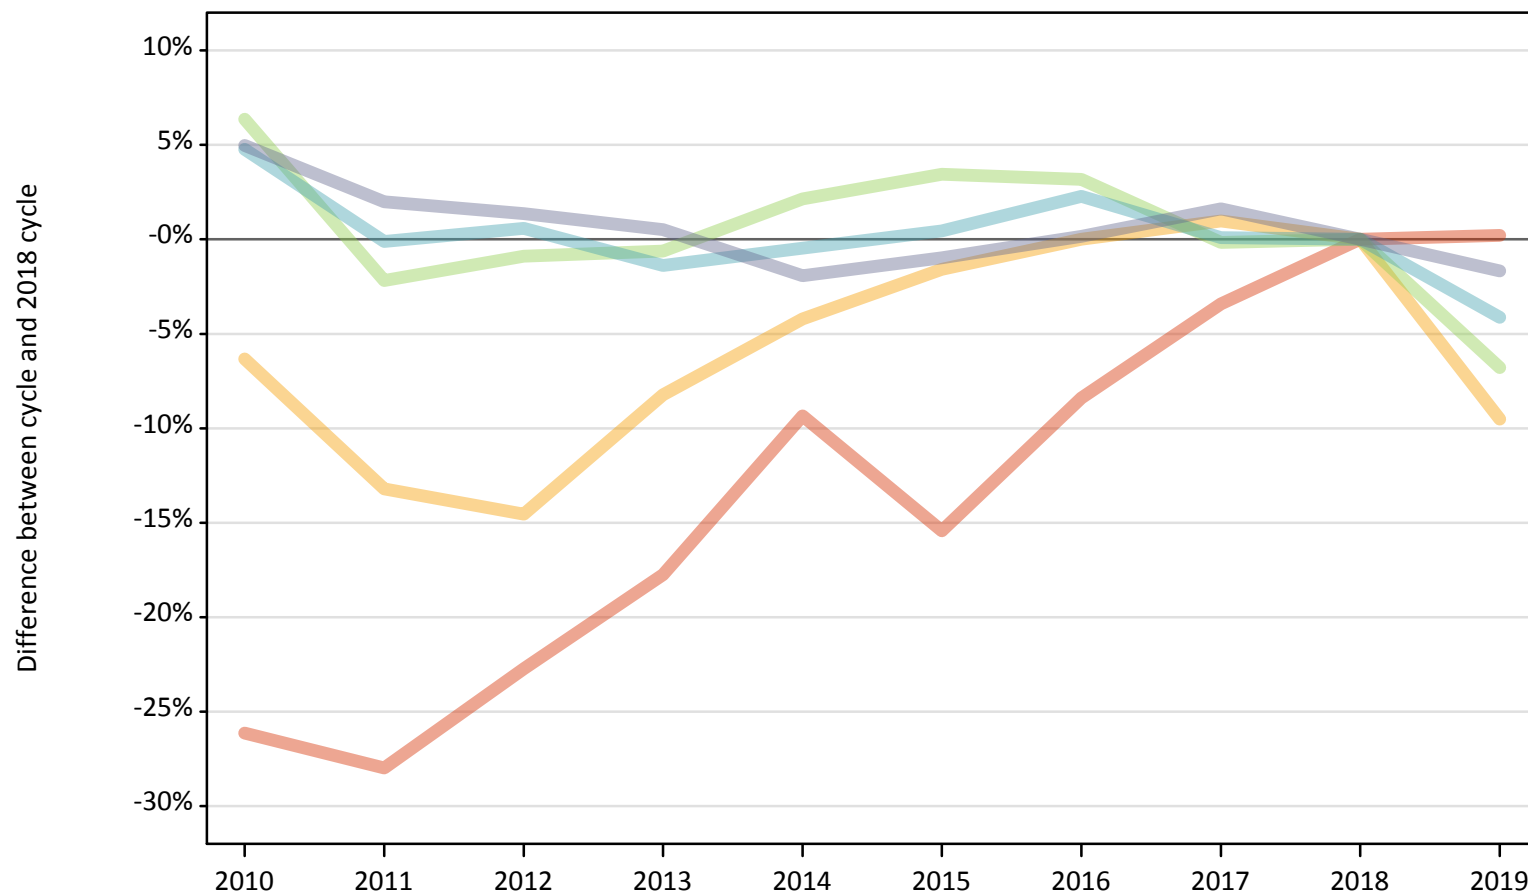

Placed applicants: change relative to 2018 cycle totals

- Quintile 1
- Quintile 2
- Quintile 3
- Quintile 4
- Quintile 5

Note: The percentage change is not plotted in the above chart for groups with fewer than 30 placed applicants in any one cycle.

J.3 Placed applicants from Scotland by SIMD2012/2016 quintile: 13 days after A level results day

Placed applicants: change relative to 2018 cycle totals

Applicant Status	SIMD2012/2016	2010	2011	2012	2013	2014	2015	2016	2017	2018	2019
Placed	Quintile 1	-33%	-33%	-30%	-26%	-22%	-16%	-10%	-3%	0%	1%
	Quintile 2	-23%	-24%	-25%	-21%	-17%	-6%	-3%	-0%	0%	-7%
	Quintile 3	-13%	-17%	-17%	-15%	-12%	-4%	2%	-2%	0%	-3%
	Quintile 4	-15%	-17%	-16%	-15%	-14%	-5%	-2%	-1%	0%	-4%
	Quintile 5	-12%	-13%	-14%	-14%	-15%	-8%	-4%	-1%	0%	-4%

Note: The percentage change is not recorded in the above table for groups with fewer than 10 placed applicants in that cycle or in the 2018 cycle.

J.4 Placed 18 year old applicants from Scotland by SIMD2012/2016 quintile: 13 days after A level results day

Placed 18 year old applicants: change relative to 2018 cycle totals

- Quintile 1
- Quintile 2
- Quintile 3
- Quintile 4
- Quintile 5

Note: The percentage change is not plotted in the above chart for groups with fewer than 30 placed applicants in any one cycle.