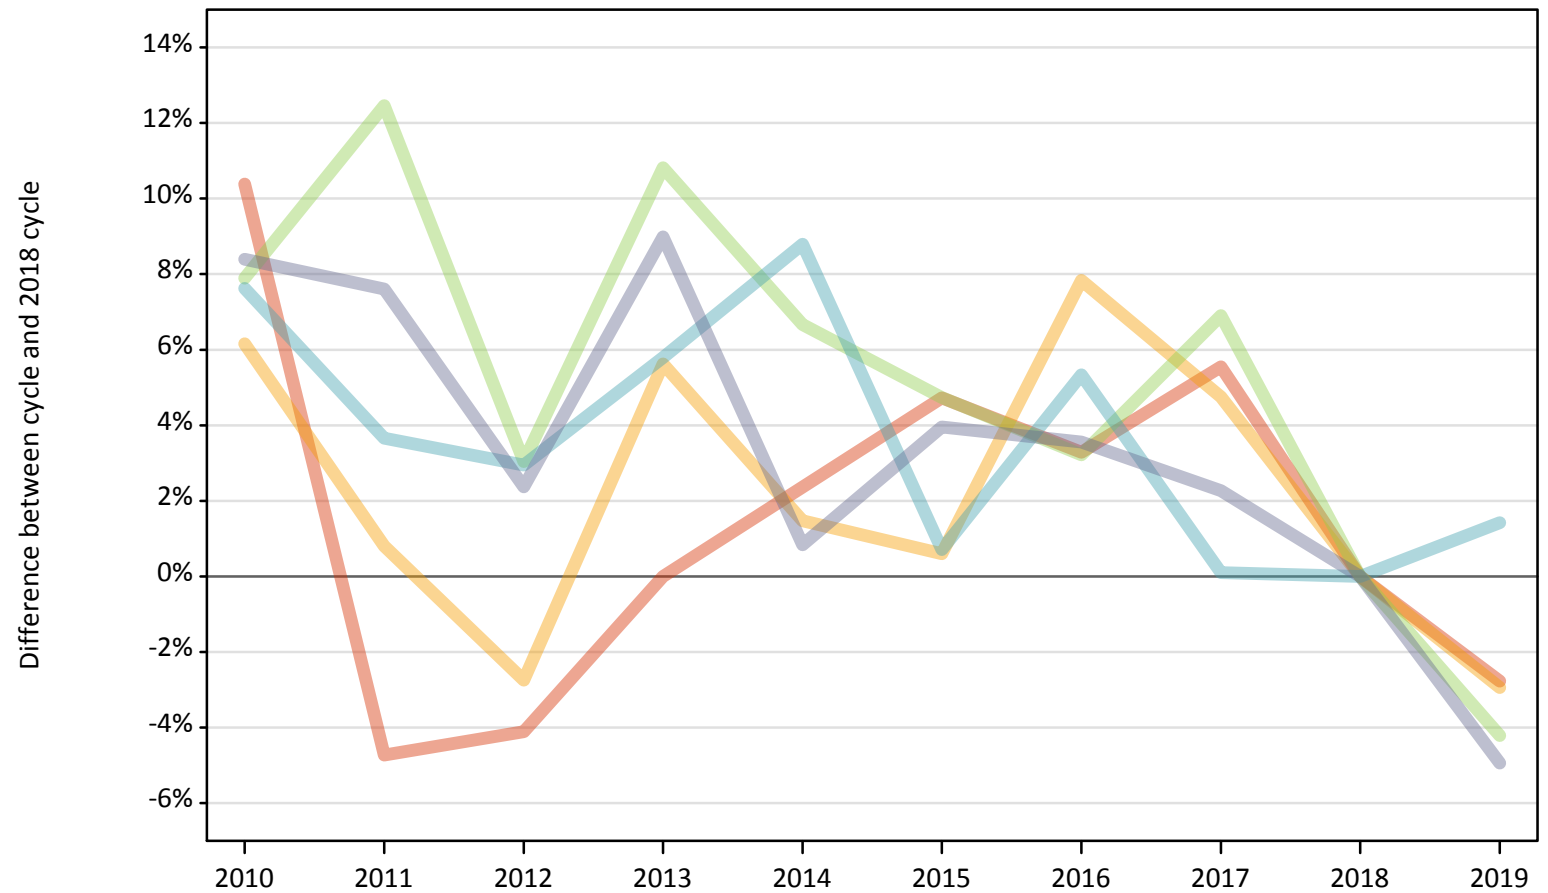

Placed applicants: change relative to 2018 cycle totals

- Quintile 1
- Quintile 2
- Quintile 3
- Quintile 4
- Quintile 5

Note: The percentage change is not plotted in the above chart for groups with fewer than 30 placed applicants in any one cycle.

J.3 Placed applicants from Northern Ireland by NIMDM2017 quintile: 14 days after A level results day

Placed applicants: change relative to 2018 cycle totals

Applicant Status	NIMDM2017	2010	2011	2012	2013	2014	2015	2016	2017	2018	2019
Placed	Quintile 1	-2%	-8%	-10%	3%	6%	3%	8%	5%	0%	0%
	Quintile 2	-5%	-9%	-8%	3%	0%	-2%	8%	5%	0%	-4%
	Quintile 3	-3%	2%	-7%	3%	4%	0%	5%	2%	0%	-4%
	Quintile 4	-5%	-1%	-7%	-1%	4%	-2%	4%	0%	0%	1%
	Quintile 5	-0%	3%	-5%	5%	-0%	2%	5%	2%	0%	-5%

Note: The percentage change is not recorded in the above table for groups with fewer than 10 placed applicants in that cycle or in the 2018 cycle.

J.4 Placed 18 year old applicants from Northern Ireland by NIMDM2017 quintile: 14 days after A level results day

Placed 18 year old applicants: change relative to 2018 cycle totals

- Quintile 1
- Quintile 2
- Quintile 3
- Quintile 4
- Quintile 5

Note: The percentage change is not plotted in the above chart for groups with fewer than 30 placed applicants in any one cycle.