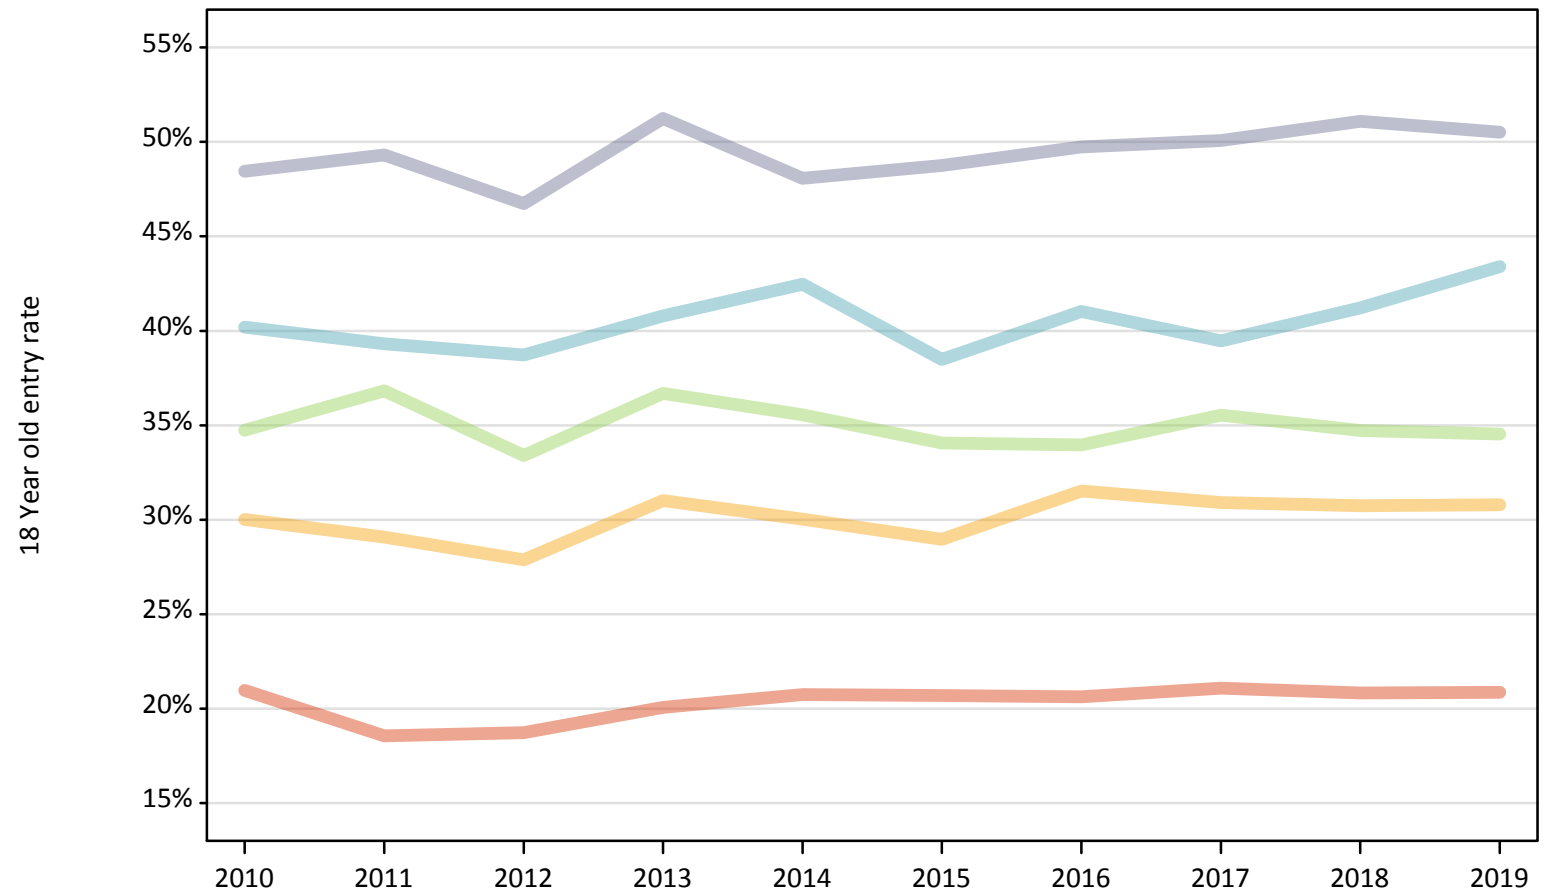

J.7 Placed 18 year old applicants from Northern Ireland by NIMDM2017 quintile: 14 days after A level results day

Placed 18 year old applicants: entry rate

- Quintile 1
- Quintile 2
- Quintile 3
- Quintile 4
- Quintile 5

J.8 Placed 18 year old applicants from Northern Ireland by NIMDM2017 quintile: 14 days after A level results day

Placed 18 year old applicants: entry rate

Applicant Status	NIMDM2017	2010	2011	2012	2013	2014	2015	2016	2017	2018	2019
Placed	Quintile 1	21.0%	18.6%	18.7%	20.1%	20.7%	20.7%	20.6%	21.1%	20.8%	20.9%
	Quintile 2	30.0%	29.1%	27.9%	31.0%	30.0%	29.0%	31.5%	30.9%	30.7%	30.8%
	Quintile 3	34.7%	36.8%	33.4%	36.7%	35.6%	34.1%	34.0%	35.5%	34.7%	34.5%
	Quintile 4	40.2%	39.3%	38.7%	40.8%	42.5%	38.5%	41.0%	39.5%	41.2%	43.4%
	Quintile 5	48.5%	49.3%	46.7%	51.2%	48.1%	48.8%	49.7%	50.1%	51.1%	50.5%

J.9 Placed 18 year old applicants from Northern Ireland by NIMDM2017 quintile: 14 days after A level results day

Placed 18 year old applicants: entry rate (indexed to 100 = Quintile 1)

Applicant Status	NIMDM2017	2010	2011	2012	2013	2014	2015	2016	2017	2018	2019
Placed	Quintile 1	100	100	100	100	100	100	100	100	100	100
	Quintile 2	143	157	149	155	145	140	153	147	148	148
	Quintile 3	166	198	178	183	171	165	165	169	167	166
	Quintile 4	192	212	207	203	205	186	199	187	198	208
	Quintile 5	231	266	250	255	232	236	241	237	245	242