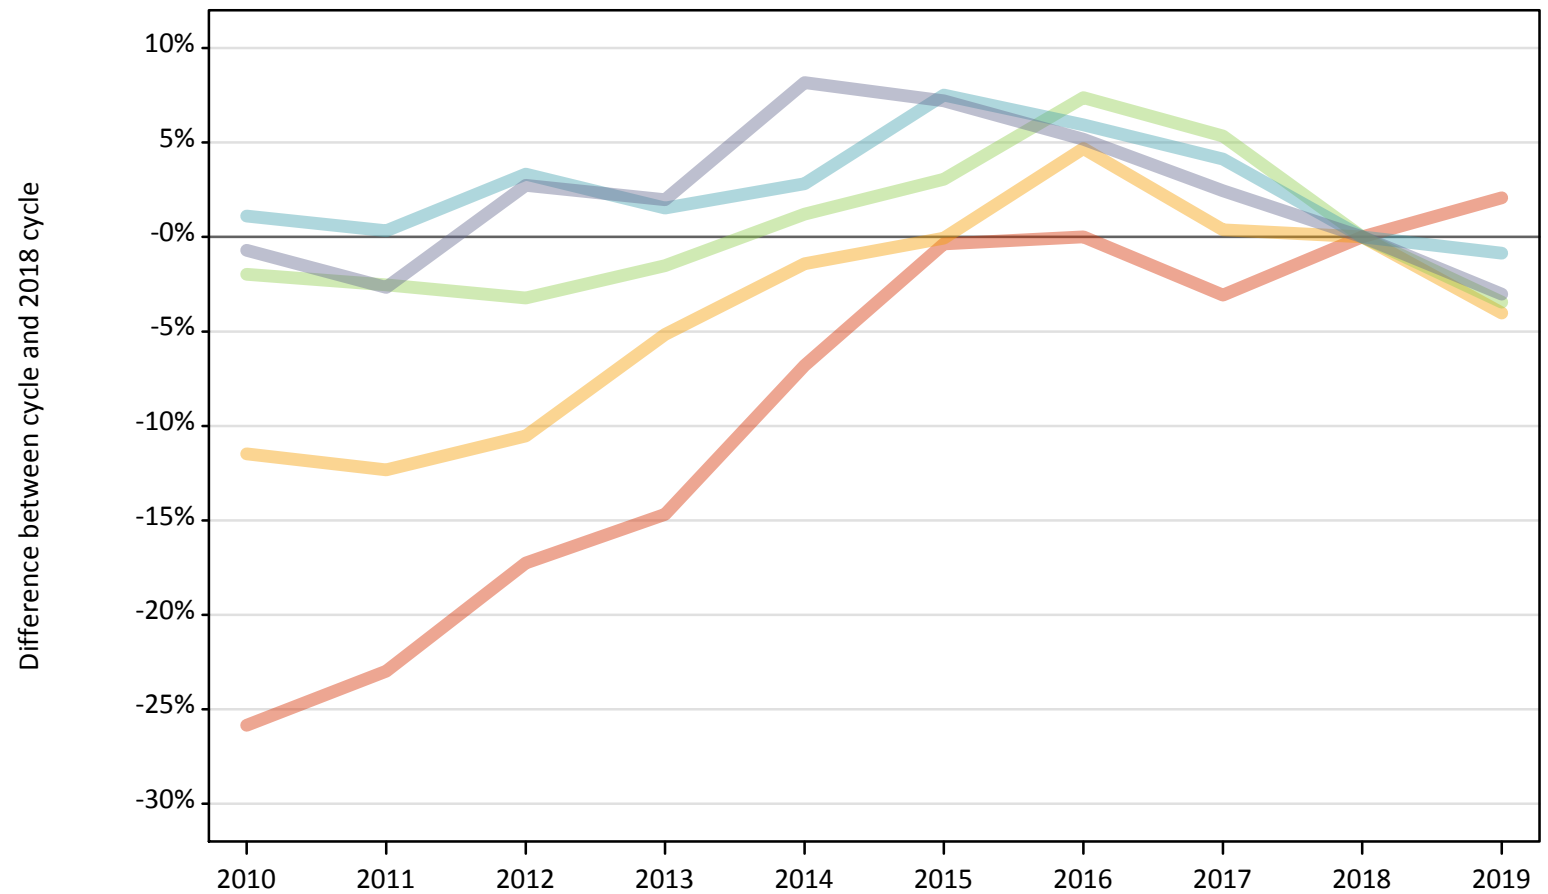

Daily Clearing Analysis: WIMD2014

Analysis at 00:05 on Thursday 29 August 2019 (14 days after A level results day)

J.1 Placed applicants from Wales by WIMD2014 quintile: 14 days after A level results day

Placed applicants: change relative to 2018 cycle totals

- Quintile 1
- Quintile 2
- Quintile 3
- Quintile 4
- Quintile 5

Note: The percentage change is not plotted in the above chart for groups with fewer than 30 placed applicants in any one cycle.