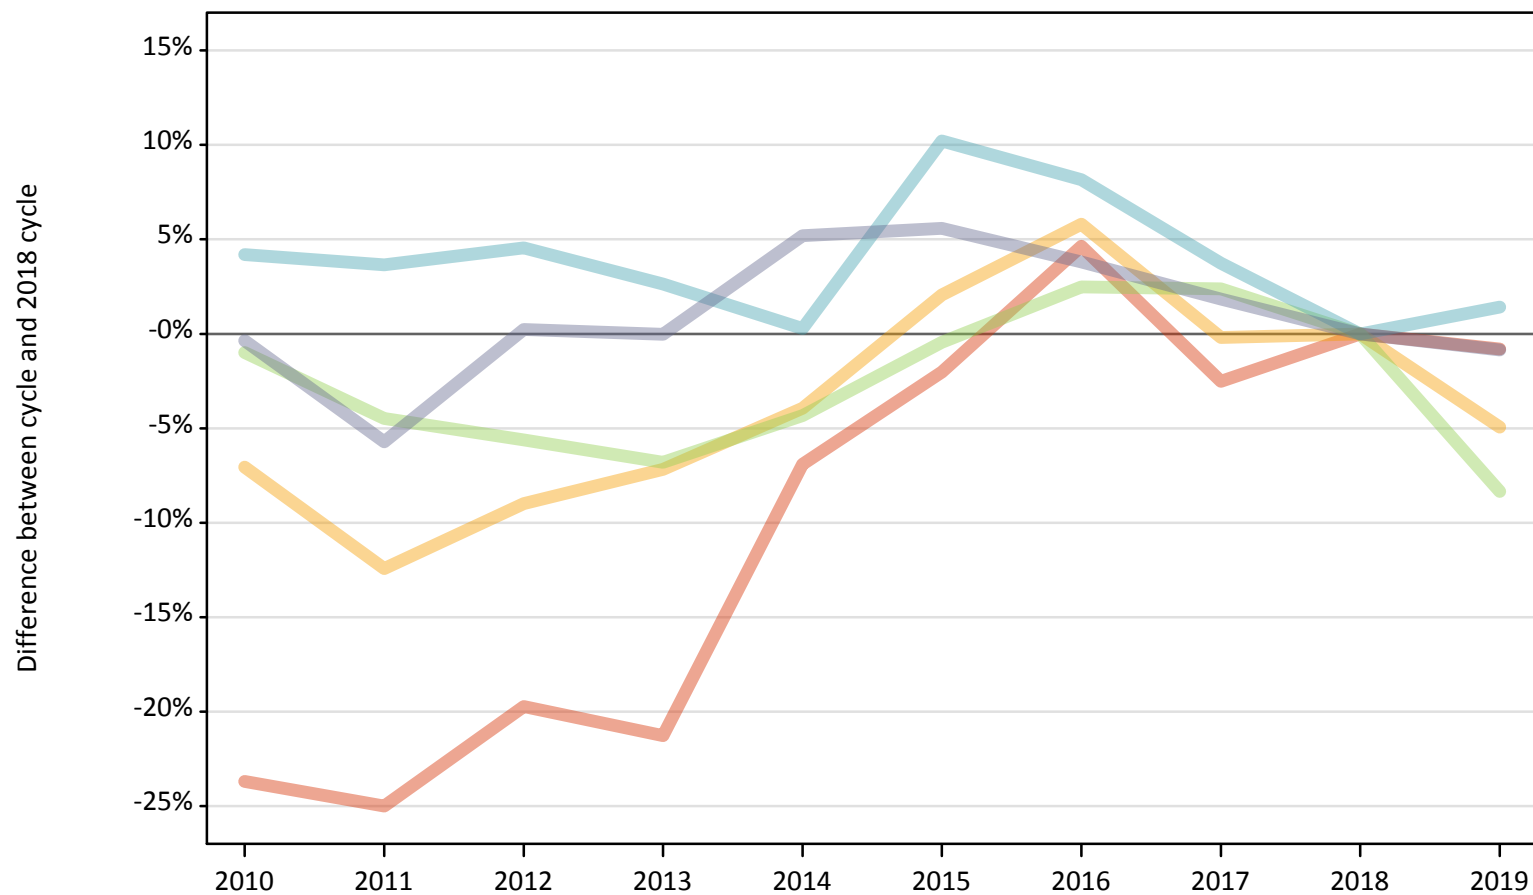

Placed applicants: change relative to 2018 cycle totals

- Quintile 1
- Quintile 2
- Quintile 3
- Quintile 4
- Quintile 5

Note: The percentage change is not plotted in the above chart for groups with fewer than 30 placed applicants in any one cycle.

J.3 Placed applicants from Wales by WIMD2014 quintile: 14 days after A level results day

Placed applicants: change relative to 2018 cycle totals

Applicant Status	WIMD2014	2010	2011	2012	2013	2014	2015	2016	2017	2018	2019
Placed	Quintile 1	-26%	-23%	-17%	-15%	-7%	-0%	0%	-3%	0%	2%
	Quintile 2	-11%	-12%	-11%	-5%	-1%	-0%	5%	0%	0%	-4%
	Quintile 3	-2%	-3%	-3%	-2%	1%	3%	7%	5%	0%	-3%
	Quintile 4	1%	0%	3%	2%	3%	8%	6%	4%	0%	-1%
	Quintile 5	-1%	-3%	3%	2%	8%	7%	5%	2%	0%	-3%

Note: The percentage change is not recorded in the above table for groups with fewer than 10 placed applicants in that cycle or in the 2018 cycle.

J.4 Placed 18 year old applicants from Wales by WIMD2014 quintile: 14 days after A level results day

Placed 18 year old applicants: change relative to 2018 cycle totals

- Quintile 1
- Quintile 2
- Quintile 3
- Quintile 4
- Quintile 5

Note: The percentage change is not plotted in the above chart for groups with fewer than 30 placed applicants in any one cycle.