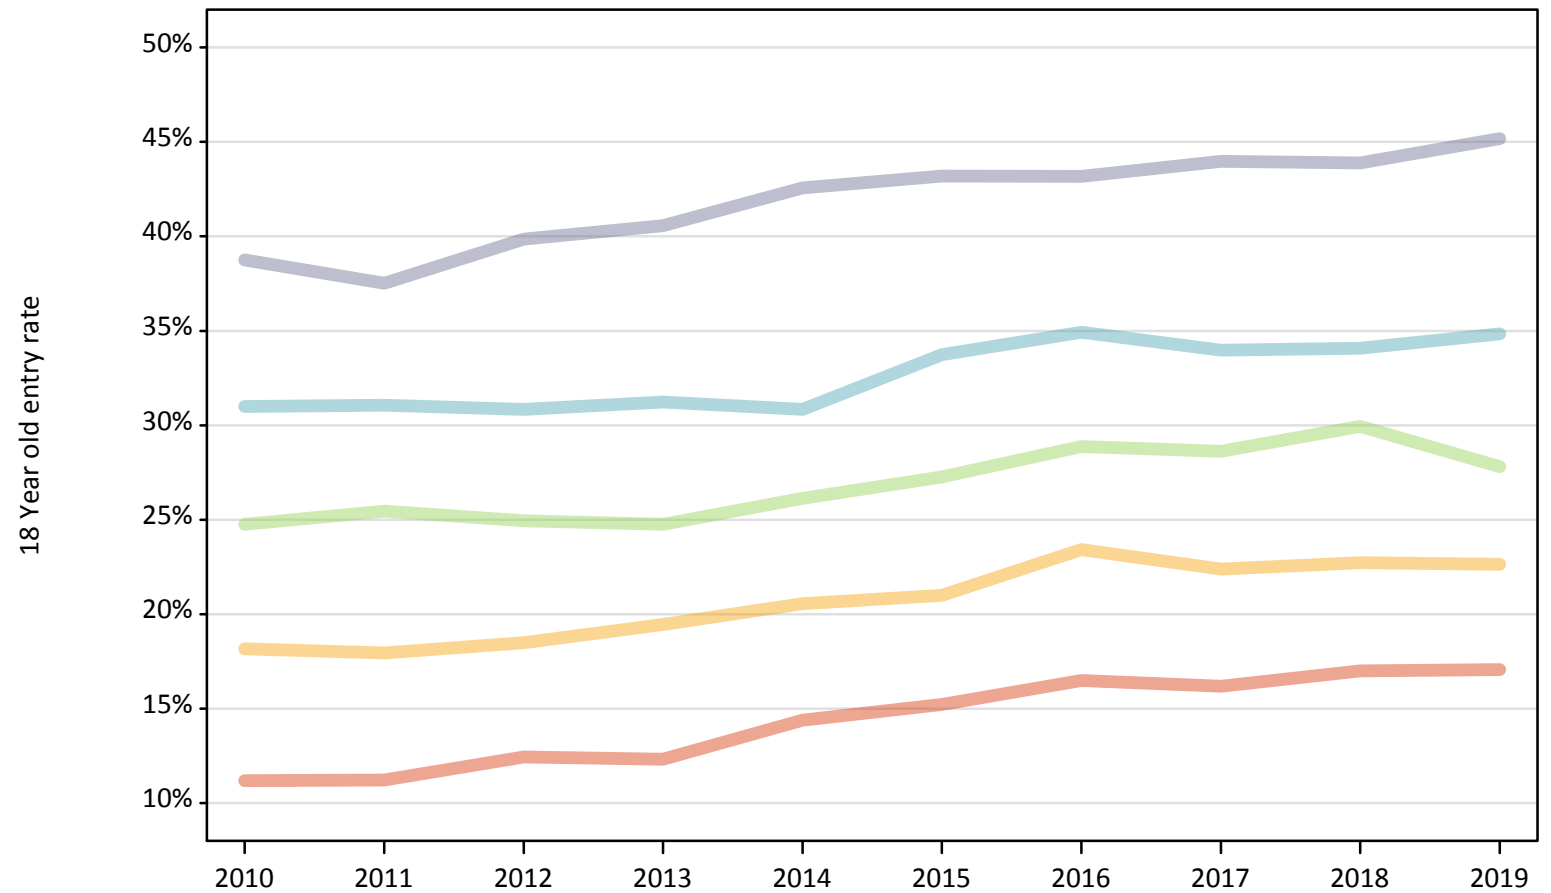

J.7 Placed 18 year old applicants from Wales by WIMD2014 quintile: 14 days after A level results day

Placed 18 year old applicants: entry rate

- Quintile 1
- Quintile 2
- Quintile 3
- Quintile 4
- Quintile 5

J.8 Placed 18 year old applicants from Wales by WIMD2014 quintile: 14 days after A level results day

Placed 18 year old applicants: entry rate

Applicant Status	WIMD2014	2010	2011	2012	2013	2014	2015	2016	2017	2018	2019
Placed	Quintile 1	11.2%	11.2%	12.4%	12.3%	14.4%	15.2%	16.5%	16.2%	17.0%	17.1%
	Quintile 2	18.2%	17.9%	18.5%	19.5%	20.5%	21.0%	23.4%	22.4%	22.7%	22.6%
	Quintile 3	24.8%	25.4%	25.0%	24.8%	26.1%	27.3%	28.9%	28.6%	29.9%	27.8%
	Quintile 4	31.0%	31.1%	30.8%	31.2%	30.8%	33.7%	34.9%	34.0%	34.1%	34.8%
	Quintile 5	38.7%	37.5%	39.9%	40.6%	42.6%	43.2%	43.2%	44.0%	43.9%	45.2%

J.9 Placed 18 year old applicants from Wales by WIMD2014 quintile: 14 days after A level results day

Placed 18 year old applicants: entry rate (indexed to 100 = Quintile 1)

Applicant Status	WIMD2014	2010	2011	2012	2013	2014	2015	2016	2017	2018	2019
Placed	Quintile 1	100	100	100	100	100	100	100	100	100	100
	Quintile 2	162	160	149	158	143	138	142	138	134	133
	Quintile 3	221	227	201	201	182	179	175	177	176	163
	Quintile 4	277	277	248	253	214	222	212	210	201	204
	Quintile 5	346	335	320	329	296	284	262	272	258	265