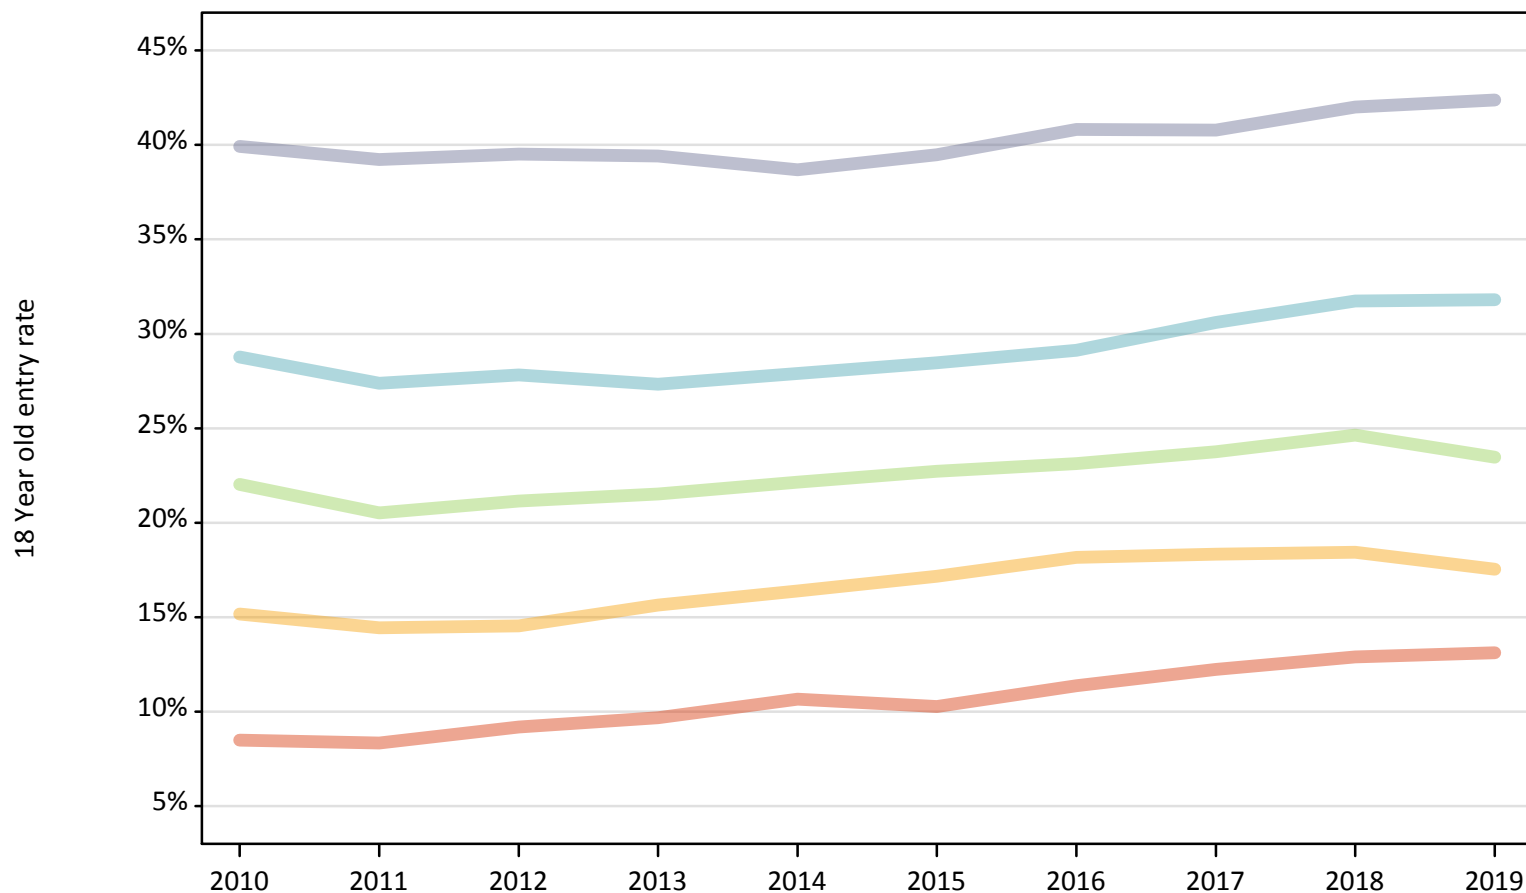

J.7 Placed 18 year old applicants from Scotland by SIMD2012/2016 quintile: 15 days after A level results day

Placed 18 year old applicants: entry rate

- Quintile 1
- Quintile 2
- Quintile 3
- Quintile 4
- Quintile 5

J.8 Placed 18 year old applicants from Scotland by SIMD2012/2016 quintile: 15 days after A level results day

Placed 18 year old applicants: entry rate

Applicant Status	SIMD2012/2016	2010	2011	2012	2013	2014	2015	2016	2017	2018	2019
Placed	Quintile 1	8.5%	8.3%	9.2%	9.7%	10.7%	10.3%	11.4%	12.2%	12.9%	13.1%
	Quintile 2	15.2%	14.4%	14.5%	15.6%	16.4%	17.2%	18.2%	18.3%	18.4%	17.5%
	Quintile 3	22.0%	20.5%	21.1%	21.5%	22.1%	22.7%	23.1%	23.8%	24.6%	23.5%
	Quintile 4	28.8%	27.4%	27.8%	27.3%	27.9%	28.5%	29.1%	30.6%	31.7%	31.8%
	Quintile 5	39.9%	39.2%	39.5%	39.4%	38.7%	39.5%	40.8%	40.8%	42.0%	42.4%

J.9 Placed 18 year old applicants from Scotland by SIMD2012/2016 quintile: 15 days after A level results day

Placed 18 year old applicants: entry rate (indexed to 100 = Quintile 1)

Applicant Status	SIMD2012/2016	2010	2011	2012	2013	2014	2015	2016	2017	2018	2019
Placed	Quintile 1	100	100	100	100	100	100	100	100	100	100
	Quintile 2	178	173	158	162	154	167	160	150	143	134
	Quintile 3	259	246	230	222	208	221	203	194	191	179
	Quintile 4	339	329	303	283	262	277	256	250	246	242
	Quintile 5	470	471	430	407	363	384	359	334	326	323