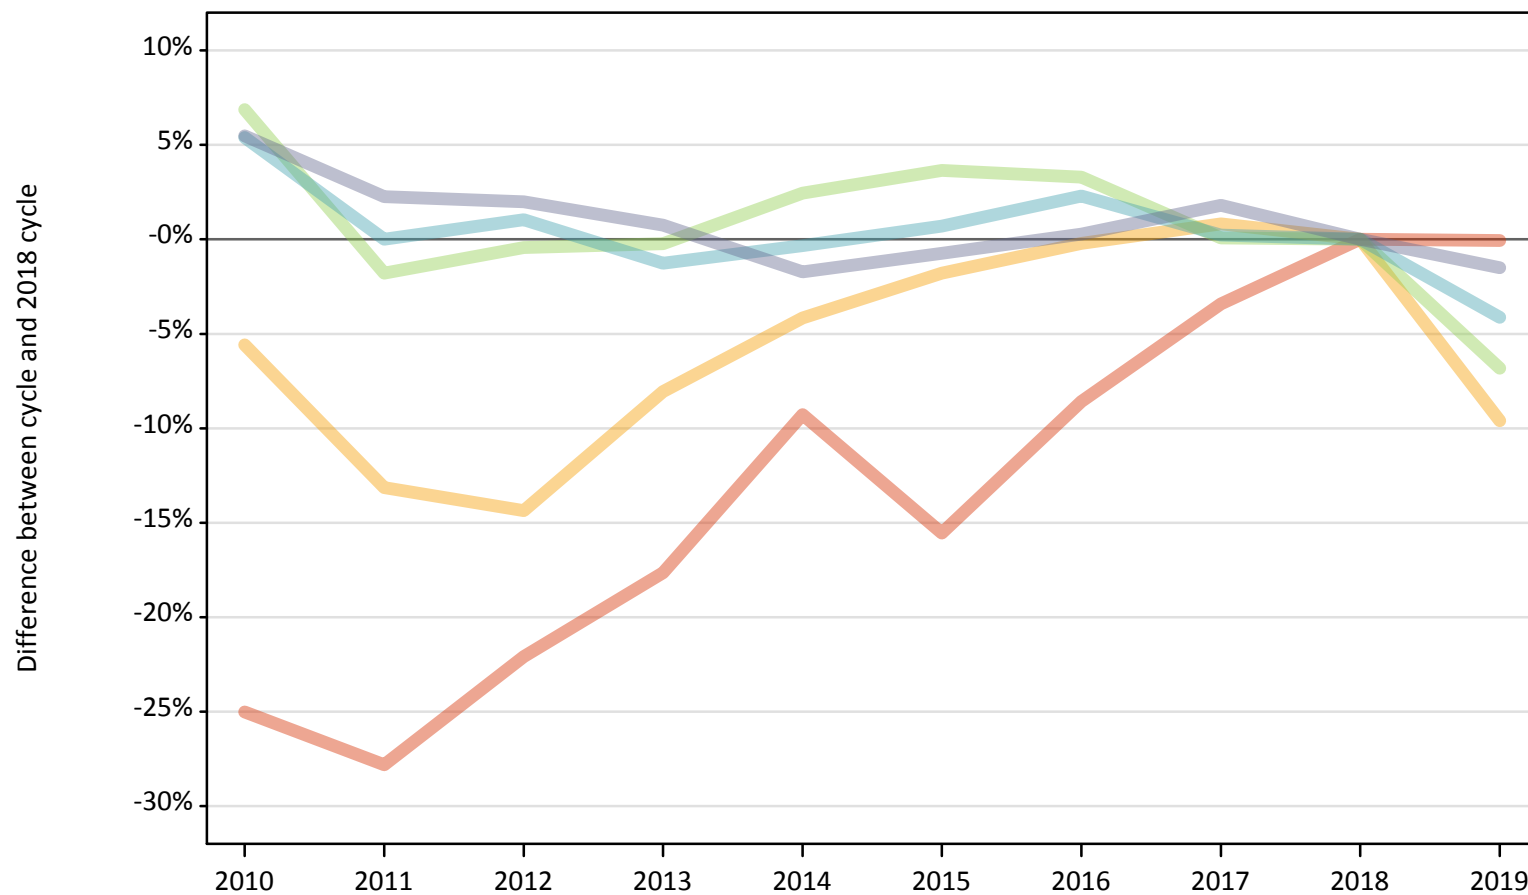

J.4 Placed 18 year old applicants from Scotland by SIMD2012/2016 quintile: 15 days after A level results day

Placed 18 year old applicants: change relative to 2018 cycle totals

- Quintile 1
- Quintile 2
- Quintile 3
- Quintile 4
- Quintile 5

Note: The percentage change is not plotted in the above chart for groups with fewer than 30 placed applicants in any one cycle.