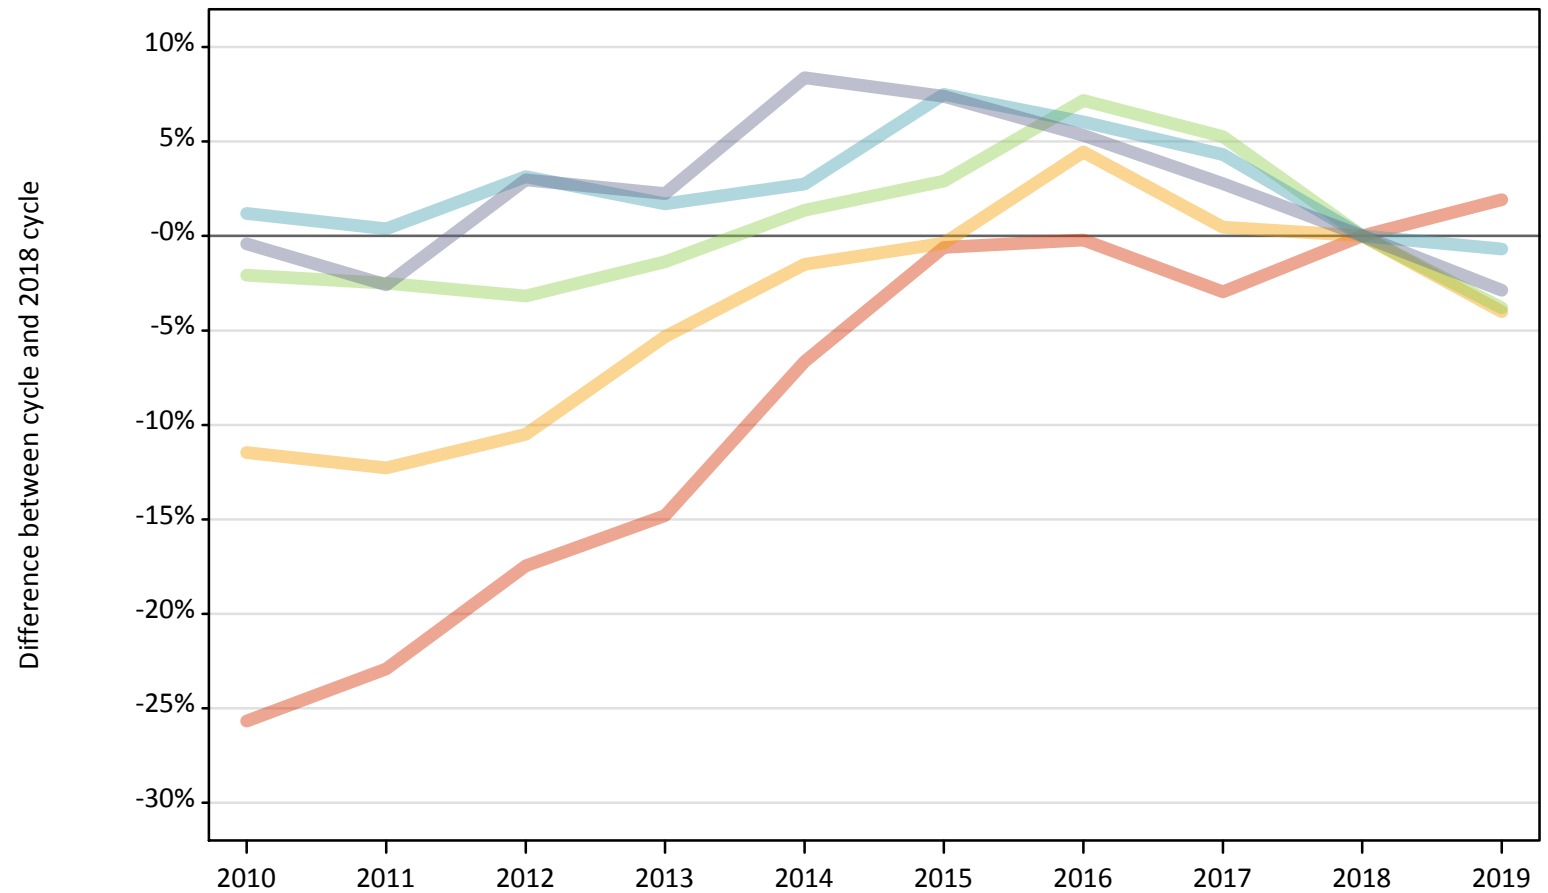

# Daily Clearing Analysis: WIMD2014

Analysis at 00:05 on Friday 30 August 2019 (15 days after A level results day)

J.1 Placed applicants from Wales by WIMD2014 quintile: 15 days after A level results day

Placed applicants: change relative to 2018 cycle totals

- Quintile 1
- Quintile 2
- Quintile 3
- Quintile 4
- Quintile 5

Note: The percentage change is not plotted in the above chart for groups with fewer than 30 placed applicants in any one cycle.