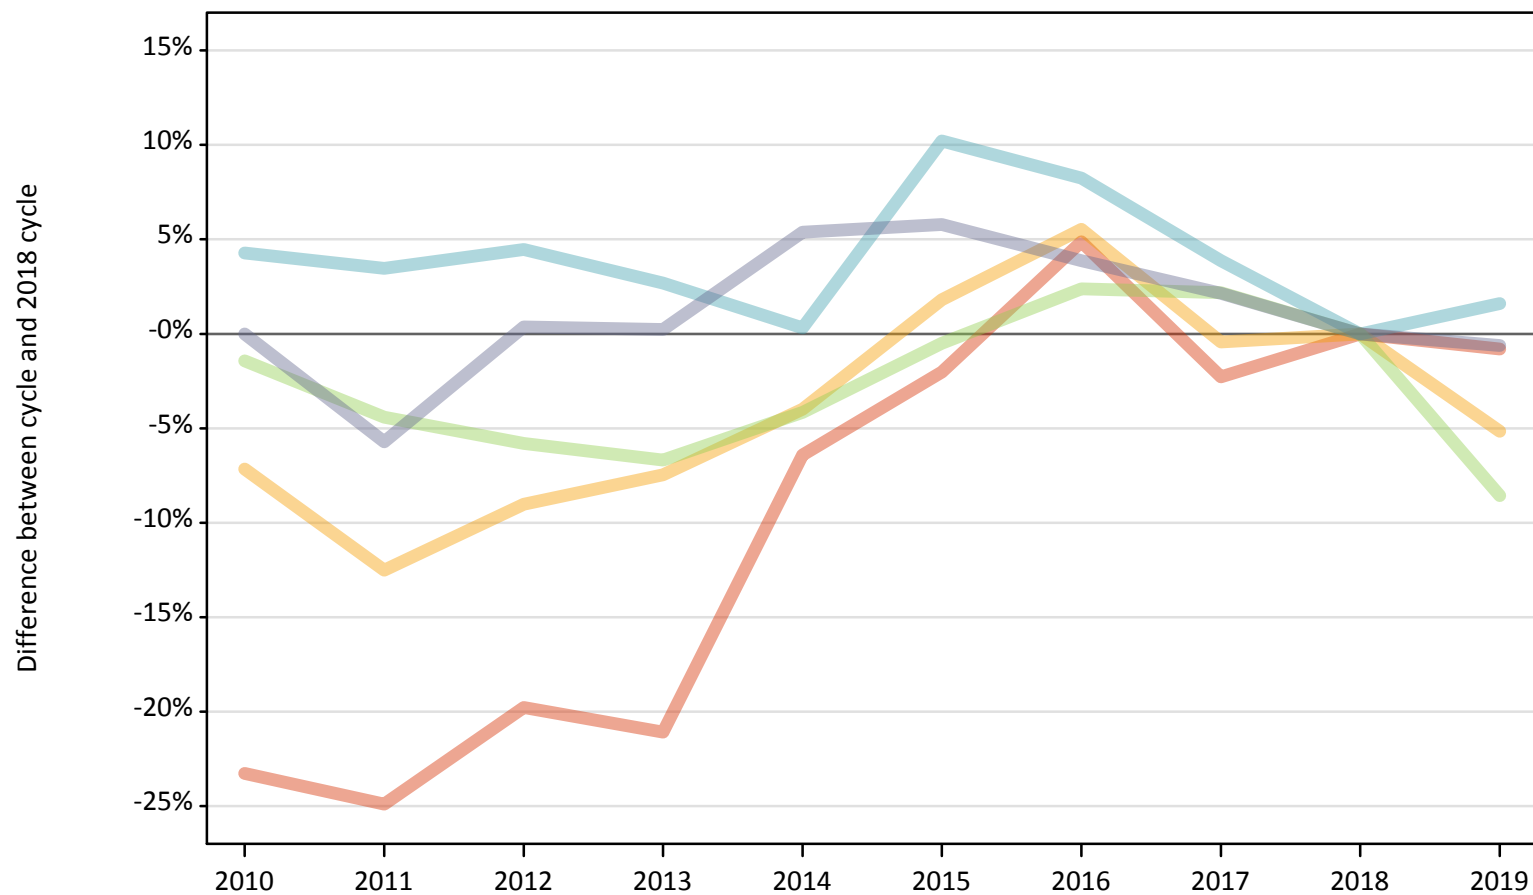

J.4 Placed 18 year old applicants from Wales by WIMD2014 quintile: 15 days after A level results day

Placed 18 year old applicants: change relative to 2018 cycle totals

- Quintile 1
- Quintile 2
- Quintile 3
- Quintile 4
- Quintile 5

Note: The percentage change is not plotted in the above chart for groups with fewer than 30 placed applicants in any one cycle.