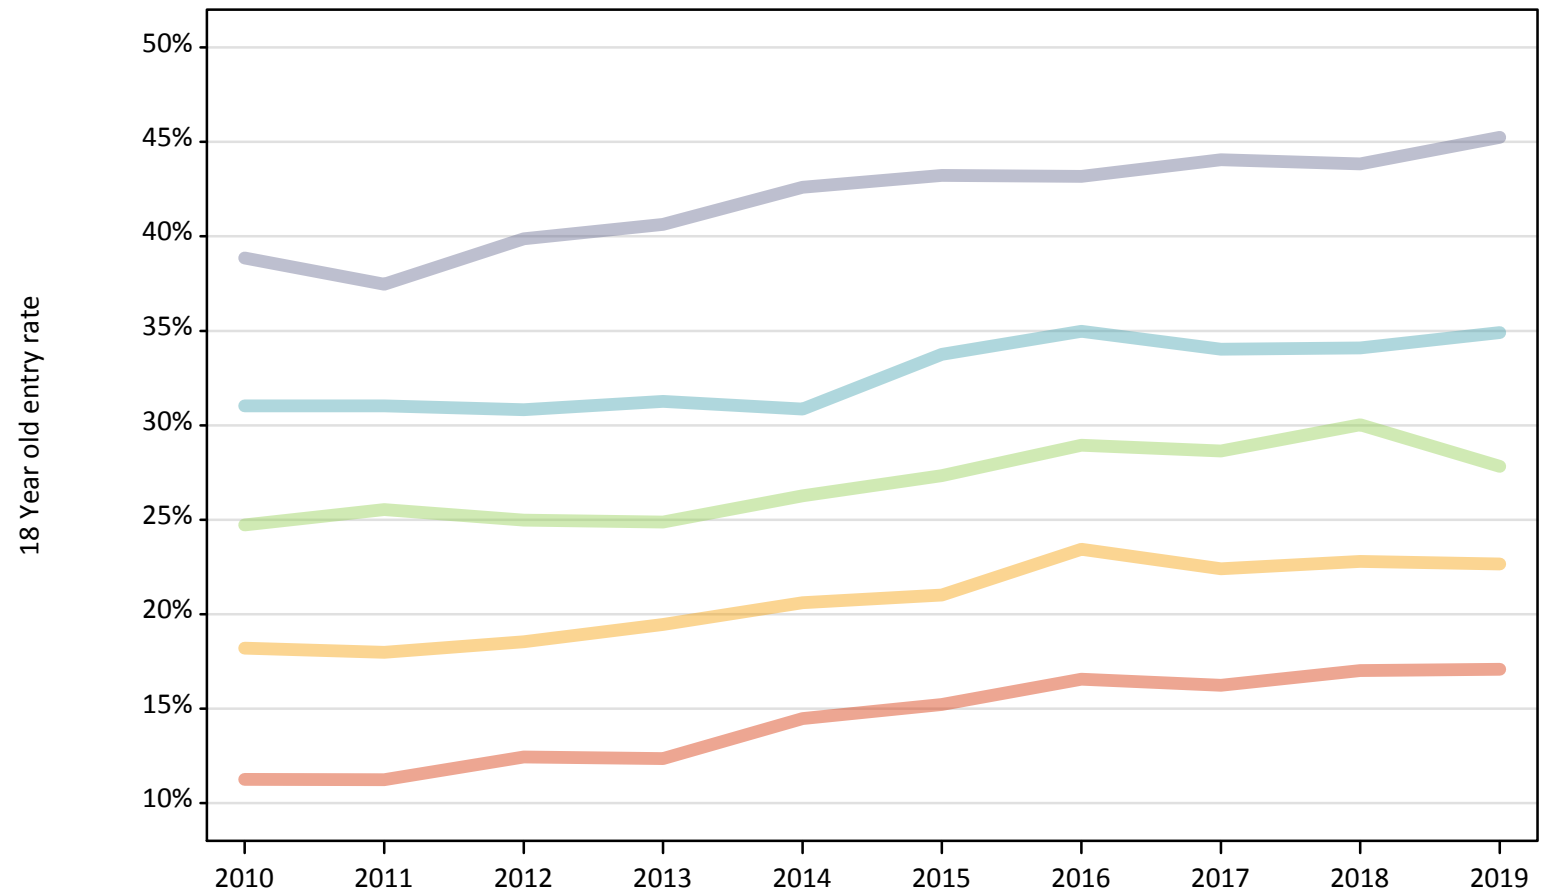

J.7 Placed 18 year old applicants from Wales by WIMD2014 quintile: 15 days after A level results day

Placed 18 year old applicants: entry rate

- Quintile 1
- Quintile 2
- Quintile 3
- Quintile 4
- Quintile 5

J.8 Placed 18 year old applicants from Wales by WIMD2014 quintile: 15 days after A level results day

Placed 18 year old applicants: entry rate

Applicant Status	WIMD2014	2010	2011	2012	2013	2014	2015	2016	2017	2018	2019
Placed	Quintile 1	11.3%	11.2%	12.4%	12.4%	14.5%	15.2%	16.5%	16.2%	17.0%	17.1%
	Quintile 2	18.2%	18.0%	18.5%	19.5%	20.6%	21.0%	23.4%	22.4%	22.8%	22.7%
	Quintile 3	24.7%	25.5%	25.0%	24.9%	26.3%	27.3%	28.9%	28.6%	30.0%	27.8%
	Quintile 4	31.0%	31.0%	30.8%	31.3%	30.9%	33.8%	35.0%	34.0%	34.1%	34.9%
	Quintile 5	38.8%	37.5%	39.9%	40.6%	42.6%	43.2%	43.2%	44.1%	43.8%	45.2%

J.9 Placed 18 year old applicants from Wales by WIMD2014 quintile: 15 days after A level results day

Placed 18 year old applicants: entry rate (indexed to 100 = Quintile 1)

Applicant Status	WIMD2014	2010	2011	2012	2013	2014	2015	2016	2017	2018	2019
Placed	Quintile 1	100	100	100	100	100	100	100	100	100	100
	Quintile 2	162	160	149	157	142	138	142	138	134	133
	Quintile 3	220	227	201	201	181	180	175	176	177	163
	Quintile 4	276	276	248	253	213	222	211	210	200	204
	Quintile 5	345	333	321	329	294	284	261	271	258	265