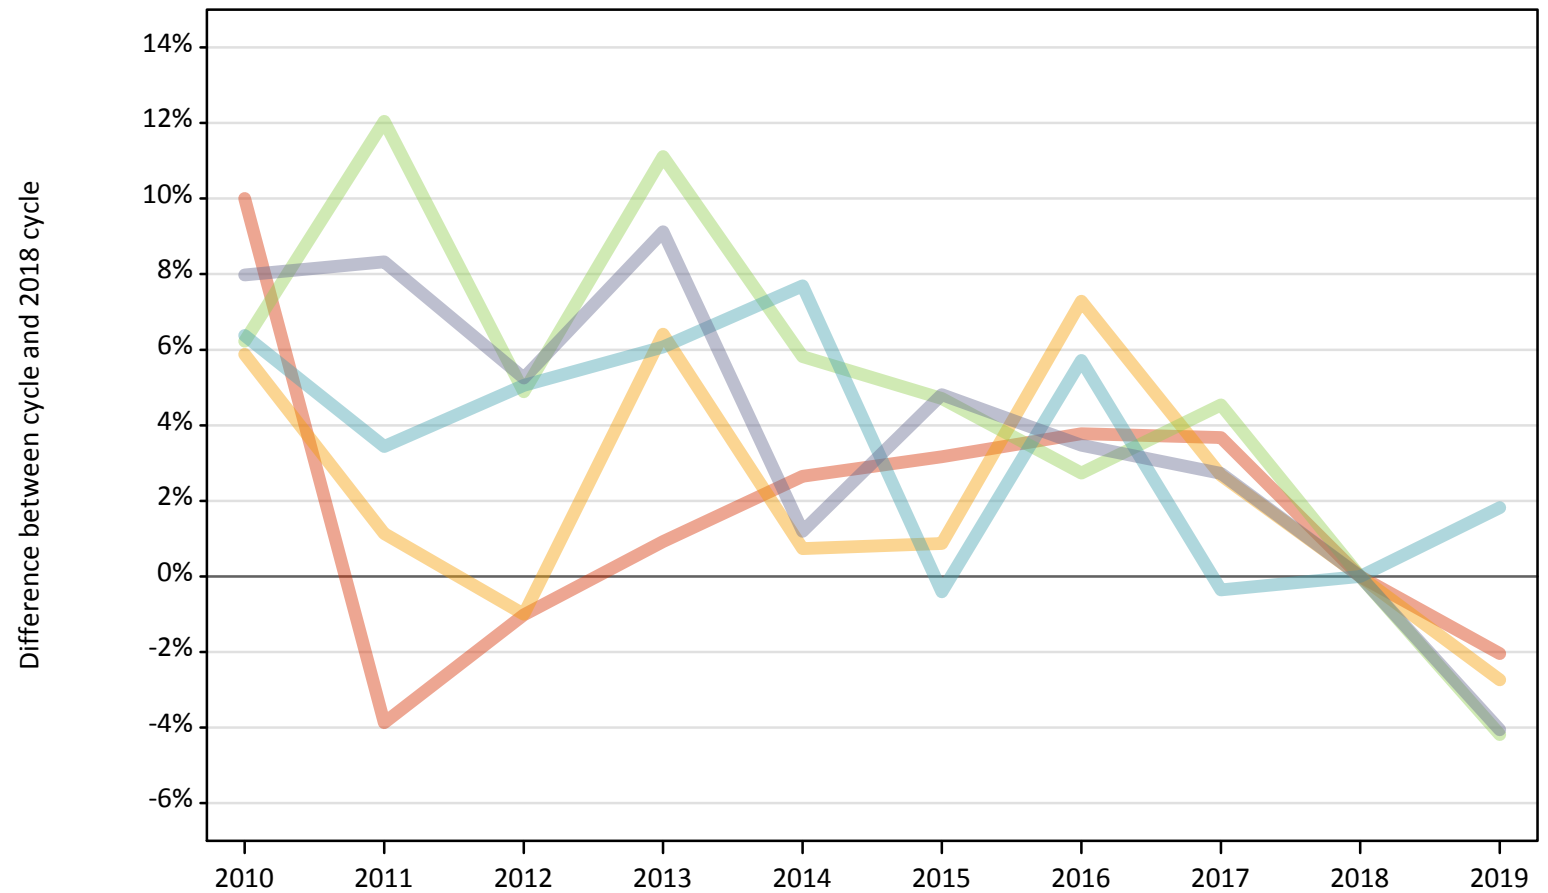

Placed applicants: change relative to 2018 cycle totals

- Quintile 1
- Quintile 2
- Quintile 3
- Quintile 4
- Quintile 5

Note: The percentage change is not plotted in the above chart for groups with fewer than 30 placed applicants in any one cycle.

J.3 Placed applicants from Northern Ireland by NIMDM2017 quintile: 28 days after A level results day

Placed applicants: change relative to 2018 cycle totals

Applicant Status	NIMDM2017	2010	2011	2012	2013	2014	2015	2016	2017	2018	2019
Placed	Quintile 1	-3%	-7%	-8%	5%	7%	2%	8%	4%	0%	1%
	Quintile 2	-5%	-9%	-7%	3%	1%	-1%	7%	3%	0%	-3%
	Quintile 3	-5%	1%	-5%	4%	3%	0%	5%	2%	0%	-4%
	Quintile 4	-6%	-2%	-6%	-1%	3%	-2%	4%	1%	0%	2%
	Quintile 5	-1%	4%	-2%	5%	0%	3%	6%	2%	0%	-4%

Note: The percentage change is not recorded in the above table for groups with fewer than 10 placed applicants in that cycle or in the 2018 cycle.

J.4 Placed 18 year old applicants from Northern Ireland by NIMDM2017 quintile: 28 days after A level results day

Placed 18 year old applicants: change relative to 2018 cycle totals

- Quintile 1
- Quintile 2
- Quintile 3
- Quintile 4
- Quintile 5

Note: The percentage change is not plotted in the above chart for groups with fewer than 30 placed applicants in any one cycle.