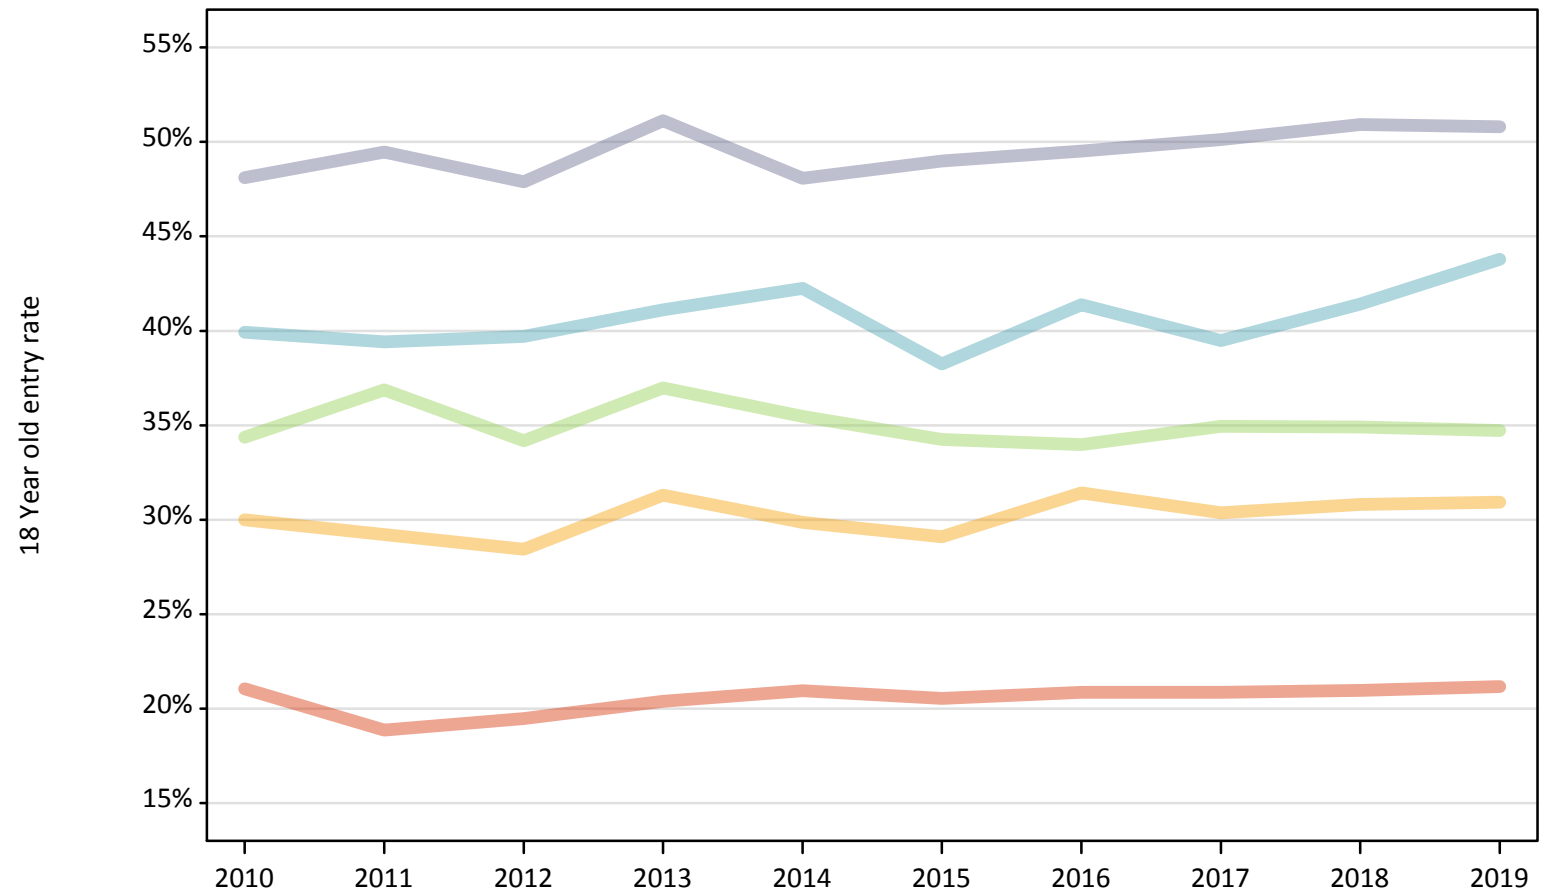

J.7 Placed 18 year old applicants from Northern Ireland by NIMDM2017 quintile: 28 days after A level results day

Placed 18 year old applicants: entry rate

- Quintile 1
- Quintile 2
- Quintile 3
- Quintile 4
- Quintile 5

J.8 Placed 18 year old applicants from Northern Ireland by NIMDM2017 quintile: 28 days after A level results day

Placed 18 year old applicants: entry rate

Applicant Status	NIMDM2017	2010	2011	2012	2013	2014	2015	2016	2017	2018	2019
Placed	Quintile 1	21.0%	18.9%	19.5%	20.4%	20.9%	20.5%	20.9%	20.9%	21.0%	21.2%
	Quintile 2	30.0%	29.2%	28.4%	31.3%	29.9%	29.1%	31.4%	30.4%	30.8%	30.9%
	Quintile 3	34.4%	36.9%	34.2%	37.0%	35.5%	34.2%	34.0%	34.9%	34.9%	34.7%
	Quintile 4	39.9%	39.4%	39.7%	41.1%	42.2%	38.2%	41.4%	39.5%	41.4%	43.8%
	Quintile 5	48.1%	49.5%	47.9%	51.1%	48.1%	49.0%	49.5%	50.1%	50.9%	50.8%

J.9 Placed 18 year old applicants from Northern Ireland by NIMDM2017 quintile: 28 days after A level results day

Placed 18 year old applicants: entry rate (indexed to 100 = Quintile 1)

Applicant Status	NIMDM2017	2010	2011	2012	2013	2014	2015	2016	2017	2018	2019
Placed	Quintile 1	100	100	100	100	100	100	100	100	100	100
	Quintile 2	143	155	146	154	143	142	151	146	147	146
	Quintile 3	163	196	176	181	169	167	163	167	166	164
	Quintile 4	190	209	204	202	202	186	198	189	198	207
	Quintile 5	229	262	246	251	229	239	237	240	243	240