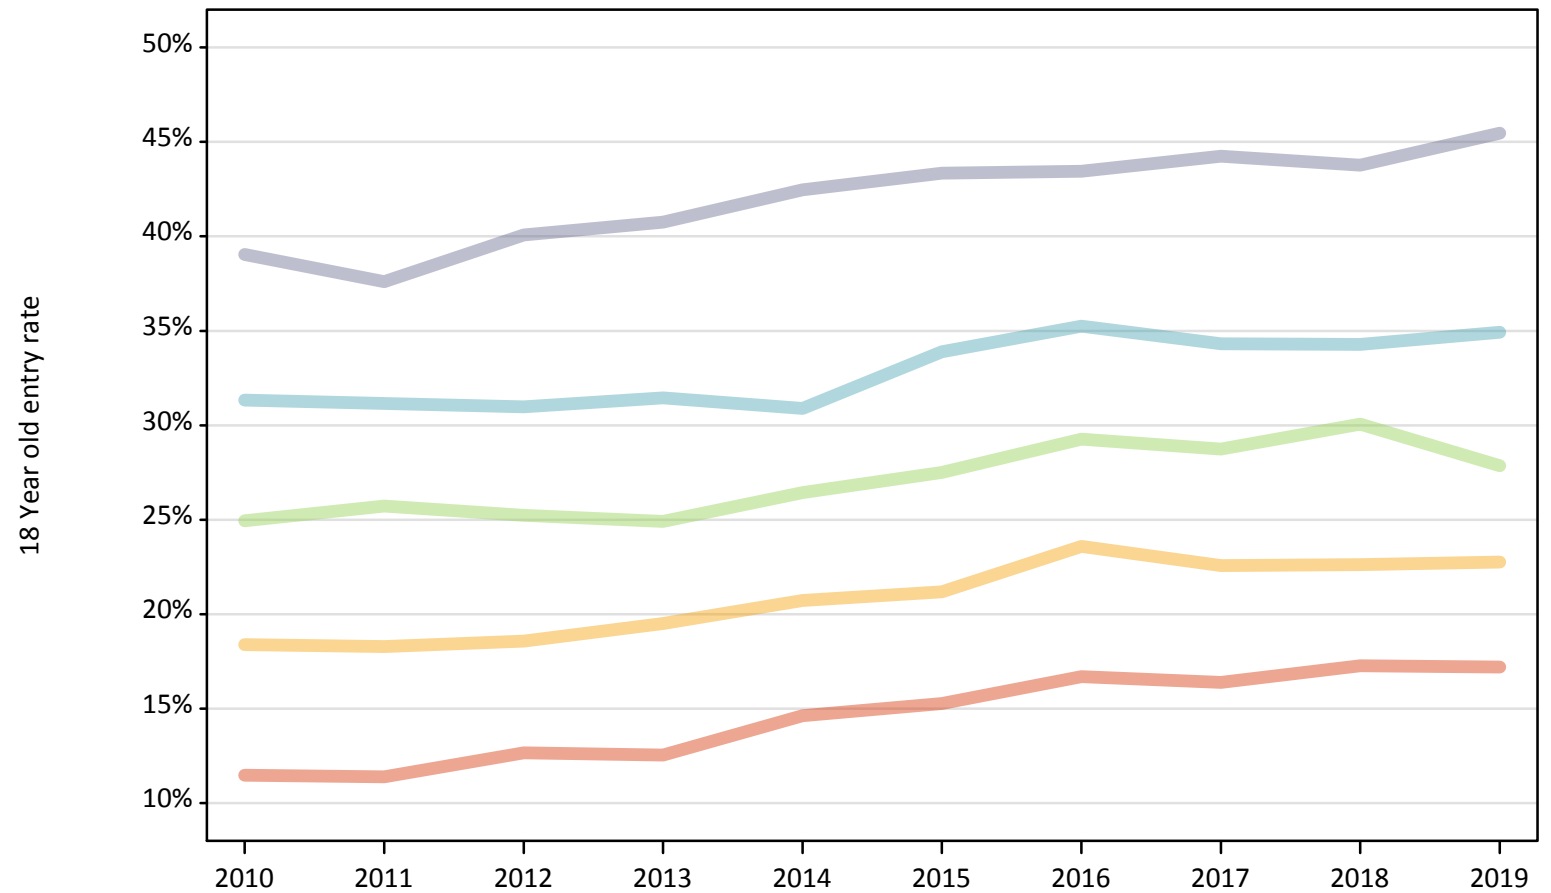

J.7 Placed 18 year old applicants from Wales by WIMD2014 quintile: 28 days after A level results day

Placed 18 year old applicants: entry rate

- Quintile 1
- Quintile 2
- Quintile 3
- Quintile 4
- Quintile 5

J.8 Placed 18 year old applicants from Wales by WIMD2014 quintile: 28 days after A level results day

Placed 18 year old applicants: entry rate

Applicant Status	WIMD2014	2010	2011	2012	2013	2014	2015	2016	2017	2018	2019
Placed	Quintile 1	11.5%	11.4%	12.7%	12.5%	14.6%	15.3%	16.7%	16.4%	17.3%	17.2%
	Quintile 2	18.4%	18.3%	18.6%	19.5%	20.7%	21.2%	23.6%	22.6%	22.6%	22.8%
	Quintile 3	25.0%	25.7%	25.2%	24.9%	26.4%	27.5%	29.3%	28.7%	30.1%	27.9%
	Quintile 4	31.3%	31.2%	31.0%	31.4%	30.9%	33.9%	35.3%	34.3%	34.3%	34.9%
	Quintile 5	39.0%	37.6%	40.1%	40.8%	42.5%	43.4%	43.5%	44.2%	43.8%	45.5%

J.9 Placed 18 year old applicants from Wales by WIMD2014 quintile: 28 days after A level results day

Placed 18 year old applicants: entry rate (indexed to 100 = Quintile 1)

Applicant Status	WIMD2014	2010	2011	2012	2013	2014	2015	2016	2017	2018	2019
Placed	Quintile 1	100	100	100	100	100	100	100	100	100	100
	Quintile 2	160	161	147	156	142	139	141	138	131	132
	Quintile 3	217	226	199	199	181	180	175	175	174	162
	Quintile 4	273	274	245	251	211	222	211	209	199	203
	Quintile 5	340	330	316	325	290	284	260	270	254	264