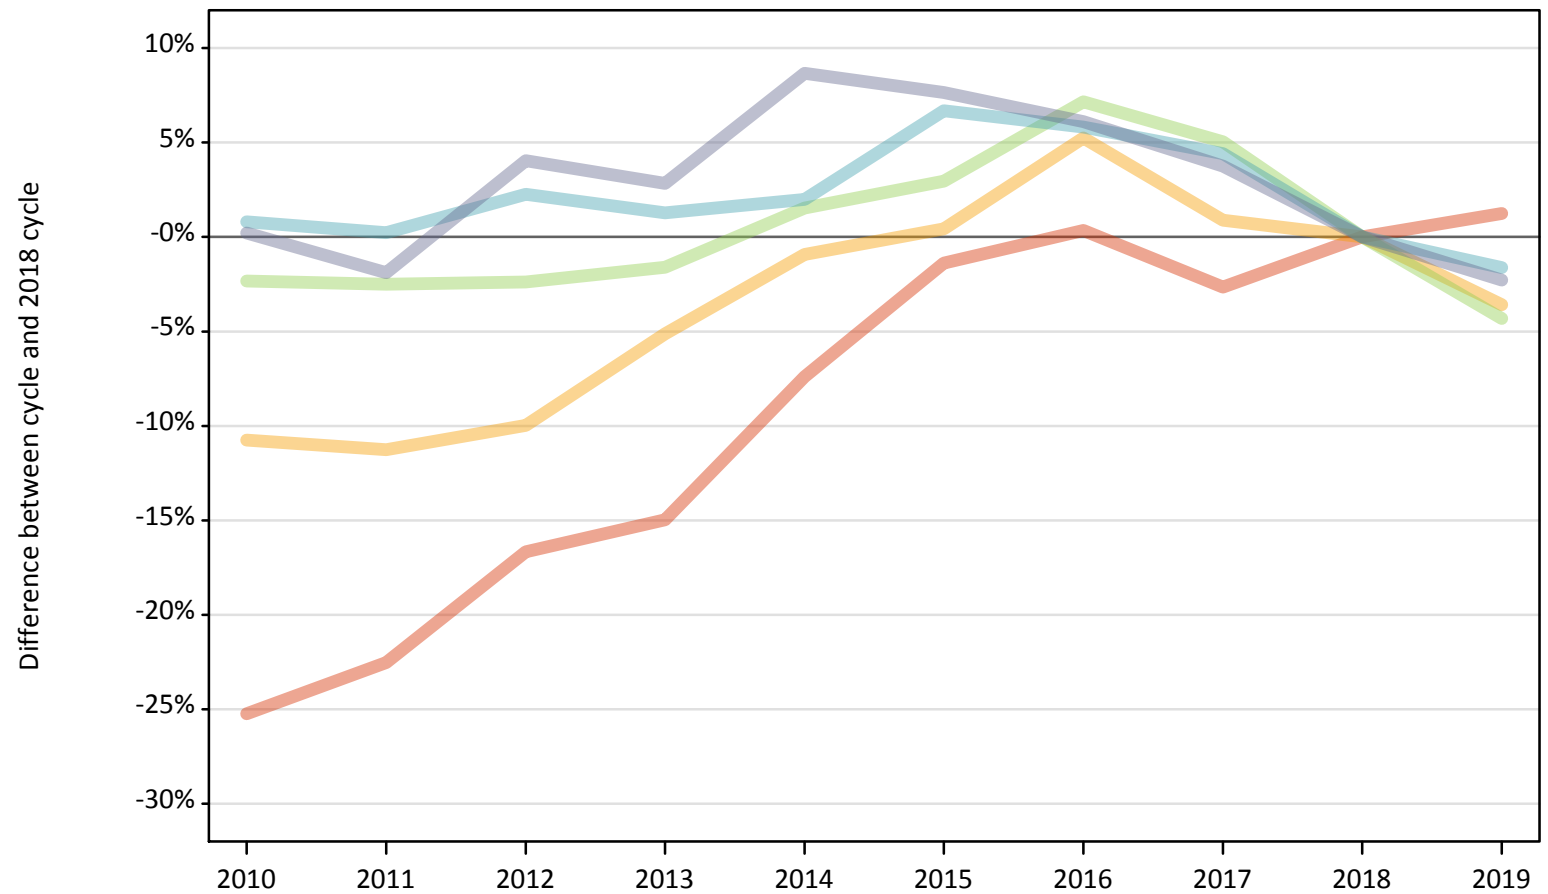

Daily Clearing Analysis: WIMD2014

Analysis at 00:05 on Thursday 12 September 2019 (28 days after A level results day)

J.1 Placed applicants from Wales by WIMD2014 quintile: 28 days after A level results day

Placed applicants: change relative to 2018 cycle totals

- Quintile 1
- Quintile 2
- Quintile 3
- Quintile 4
- Quintile 5

Note: The percentage change is not plotted in the above chart for groups with fewer than 30 placed applicants in any one cycle.