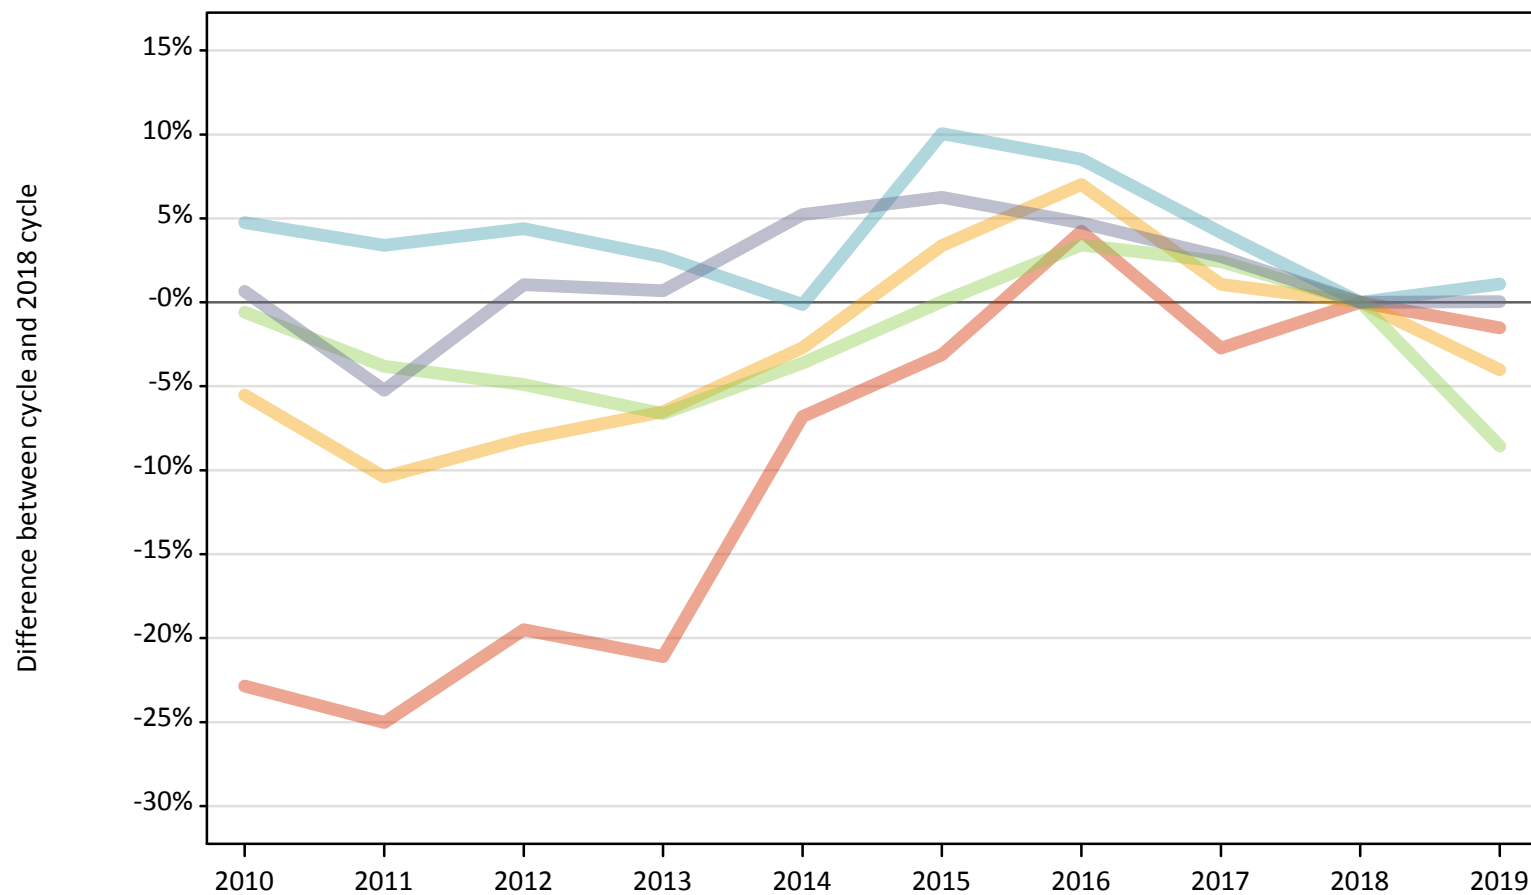

Placed applicants: change relative to 2018 cycle totals

- Quintile 1
- Quintile 2
- Quintile 3
- Quintile 4
- Quintile 5

Note: The percentage change is not plotted in the above chart for groups with fewer than 30 placed applicants in any one cycle.

J.3 Placed applicants from Wales by WIMD2014 quintile: 28 days after A level results day

Placed applicants: change relative to 2018 cycle totals

Applicant Status	WIMD2014	2010	2011	2012	2013	2014	2015	2016	2017	2018	2019
Placed	Quintile 1	-25%	-23%	-17%	-15%	-7%	-1%	0%	-3%	0%	1%
	Quintile 2	-11%	-11%	-10%	-5%	-1%	0%	5%	1%	0%	-4%
	Quintile 3	-2%	-2%	-2%	-2%	2%	3%	7%	5%	0%	-4%
	Quintile 4	1%	0%	2%	1%	2%	7%	6%	4%	0%	-2%
	Quintile 5	0%	-2%	4%	3%	9%	8%	6%	4%	0%	-2%

Note: The percentage change is not recorded in the above table for groups with fewer than 10 placed applicants in that cycle or in the 2018 cycle.

J.4 Placed 18 year old applicants from Wales by WIMD2014 quintile: 28 days after A level results day

Placed 18 year old applicants: change relative to 2018 cycle totals

- Quintile 1
- Quintile 2
- Quintile 3
- Quintile 4
- Quintile 5

Note: The percentage change is not plotted in the above chart for groups with fewer than 30 placed applicants in any one cycle.