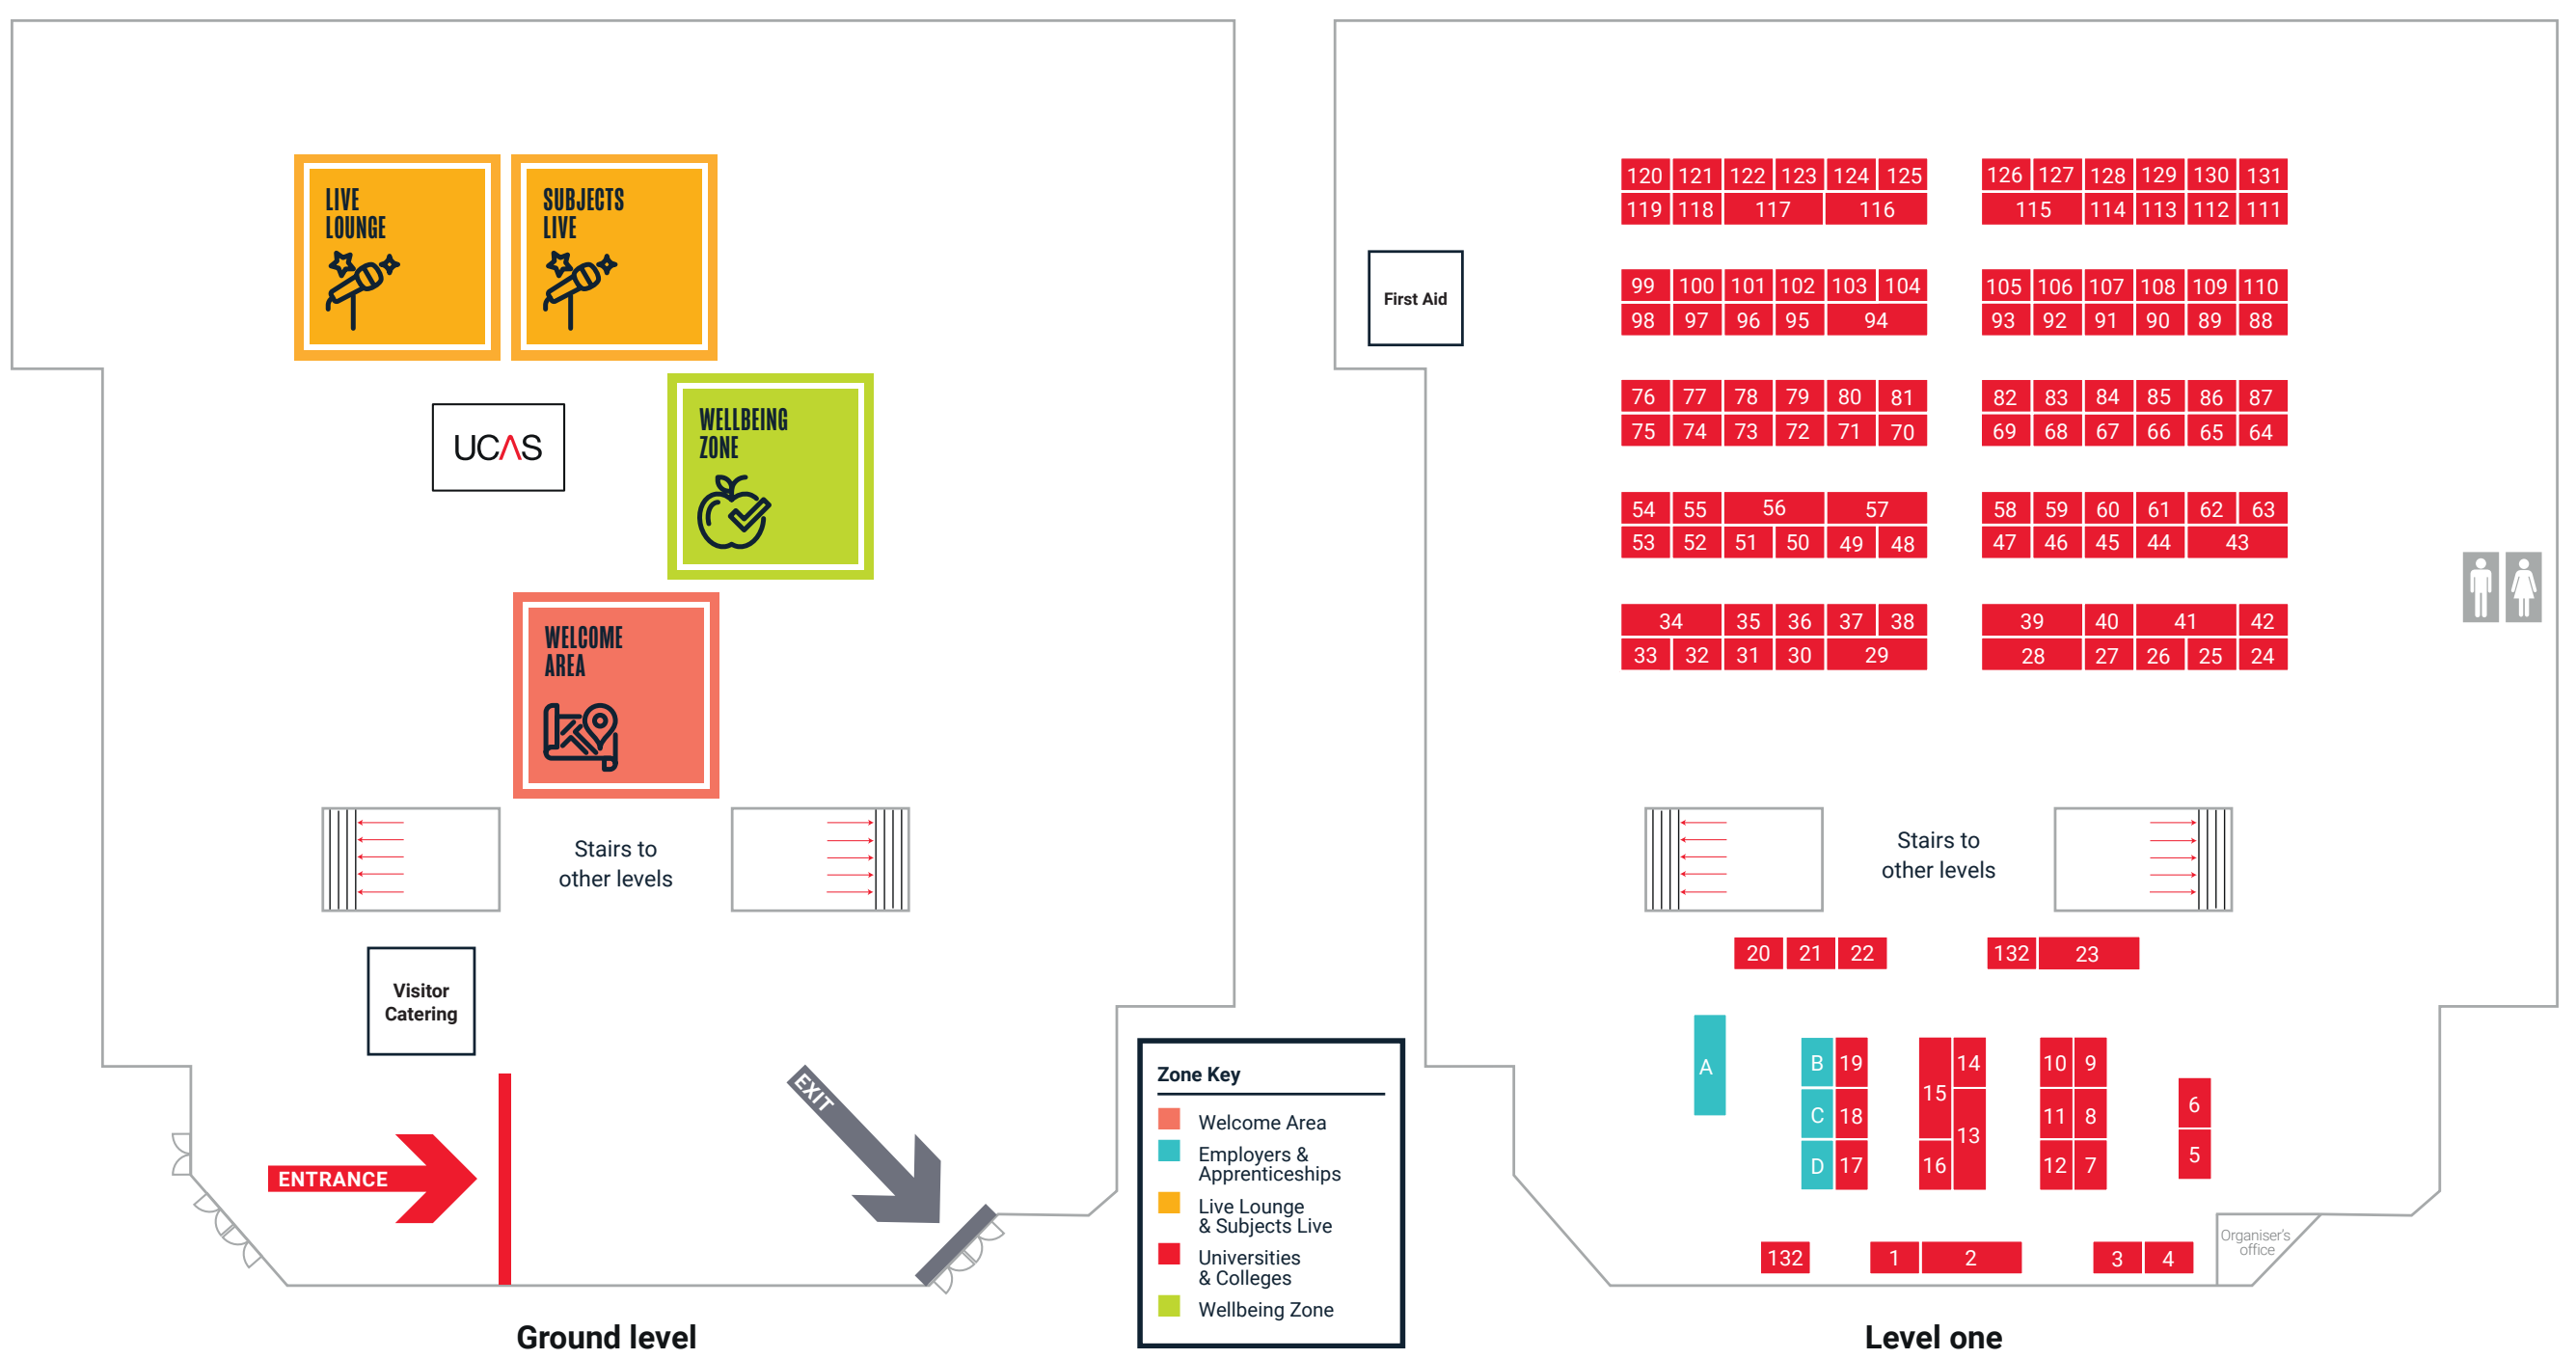

SUSSEX

EVENT MAP

UNIVERSITIES & COLLEGES

University of Aberdeen	1
Aberystwyth University	2
ACM	3
AECC University College	4
Arts University Bournemouth	5
Bangor University	6
University of Bath	7
Bath Spa University	8
University of Bedfordshire	9
Birkbeck, University of London	10
University of Birmingham	11
Bishop Grosseteste University	12
Bimm	13
Bournemouth University	14
University of Brighton	15
University of Bristol	16
University of the West of England Bristol	18
Buckinghamshire New University	21
Brunel University London	17
University of Cambridge	19
Canterbury Christ Church University	23
Cardiff University	20
Cardiff Metropolitan University	22
University of Central Lancashire	24
University of Chester	25
University of Chichester	28
University Centre Colchester	26
Coventry University	27
University for the Creative Arts	29
De Montfort University	30
Derby University	31
University of Dundee	32
Durham University	33
University of East Anglia (UEA)	34