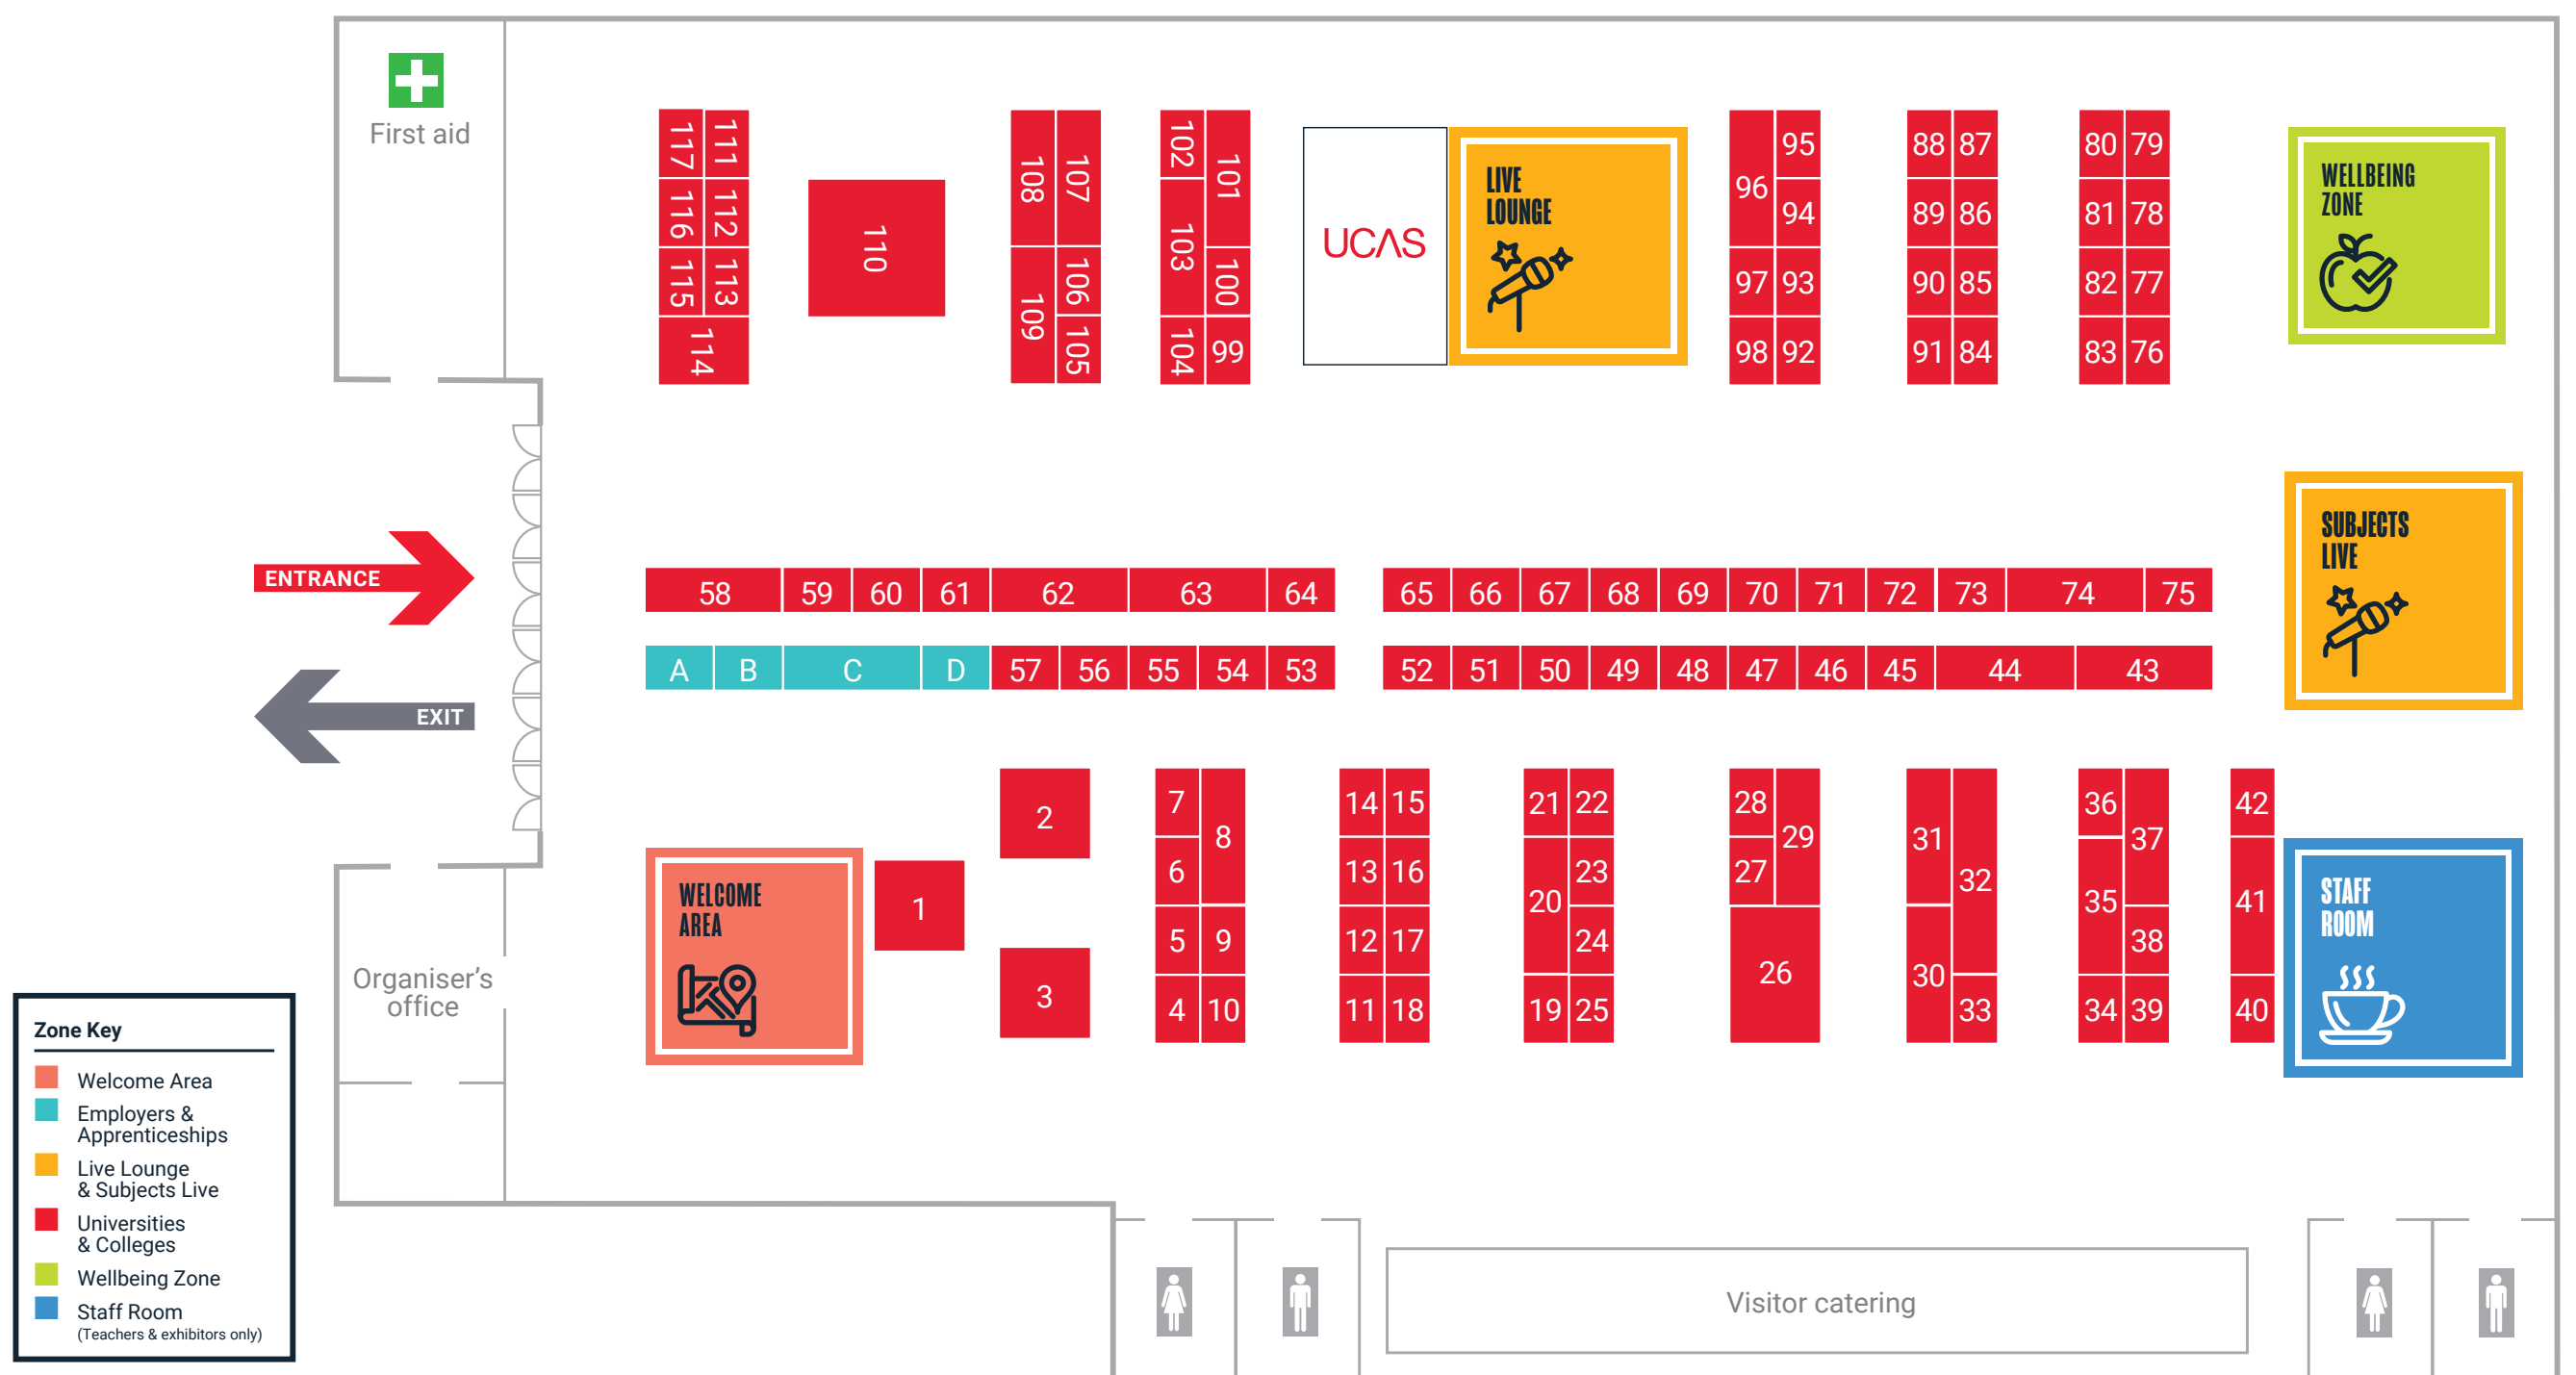

NORTHERN IRELAND EVENT MAP

UNIVERSITIES & COLLEGES

University of Aberdeen	4
Abertay University	5
Aberystwyth University	6
CAFRE – The College of Agriculture Food and Rural Enterprise	7
Anglia Ruskin University (ARU)	8
Arts University Bournemouth	9
Bangor University	10
University of Bath	11
Bath Spa University	12
University of Bedfordshire	13
University of Birmingham	14
University College Birmingham	15
Bishop Grosseteste University	16
Bimm	17
University of Bradford	18
Belfast Bible College	19
Bring IT On	20
Belfast Met	26
University of Cambridge	21
Canterbury Christ Church University	22
Cardiff University	23
Cardiff Metropolitan University	24
University of Central Lancashire	25
University of Chester	27
Coventry University	29
University for Creative Arts	28
University of Cumbria	30
University of Dundee	32
Durham University	33
Dundalk Institute of Technology	31