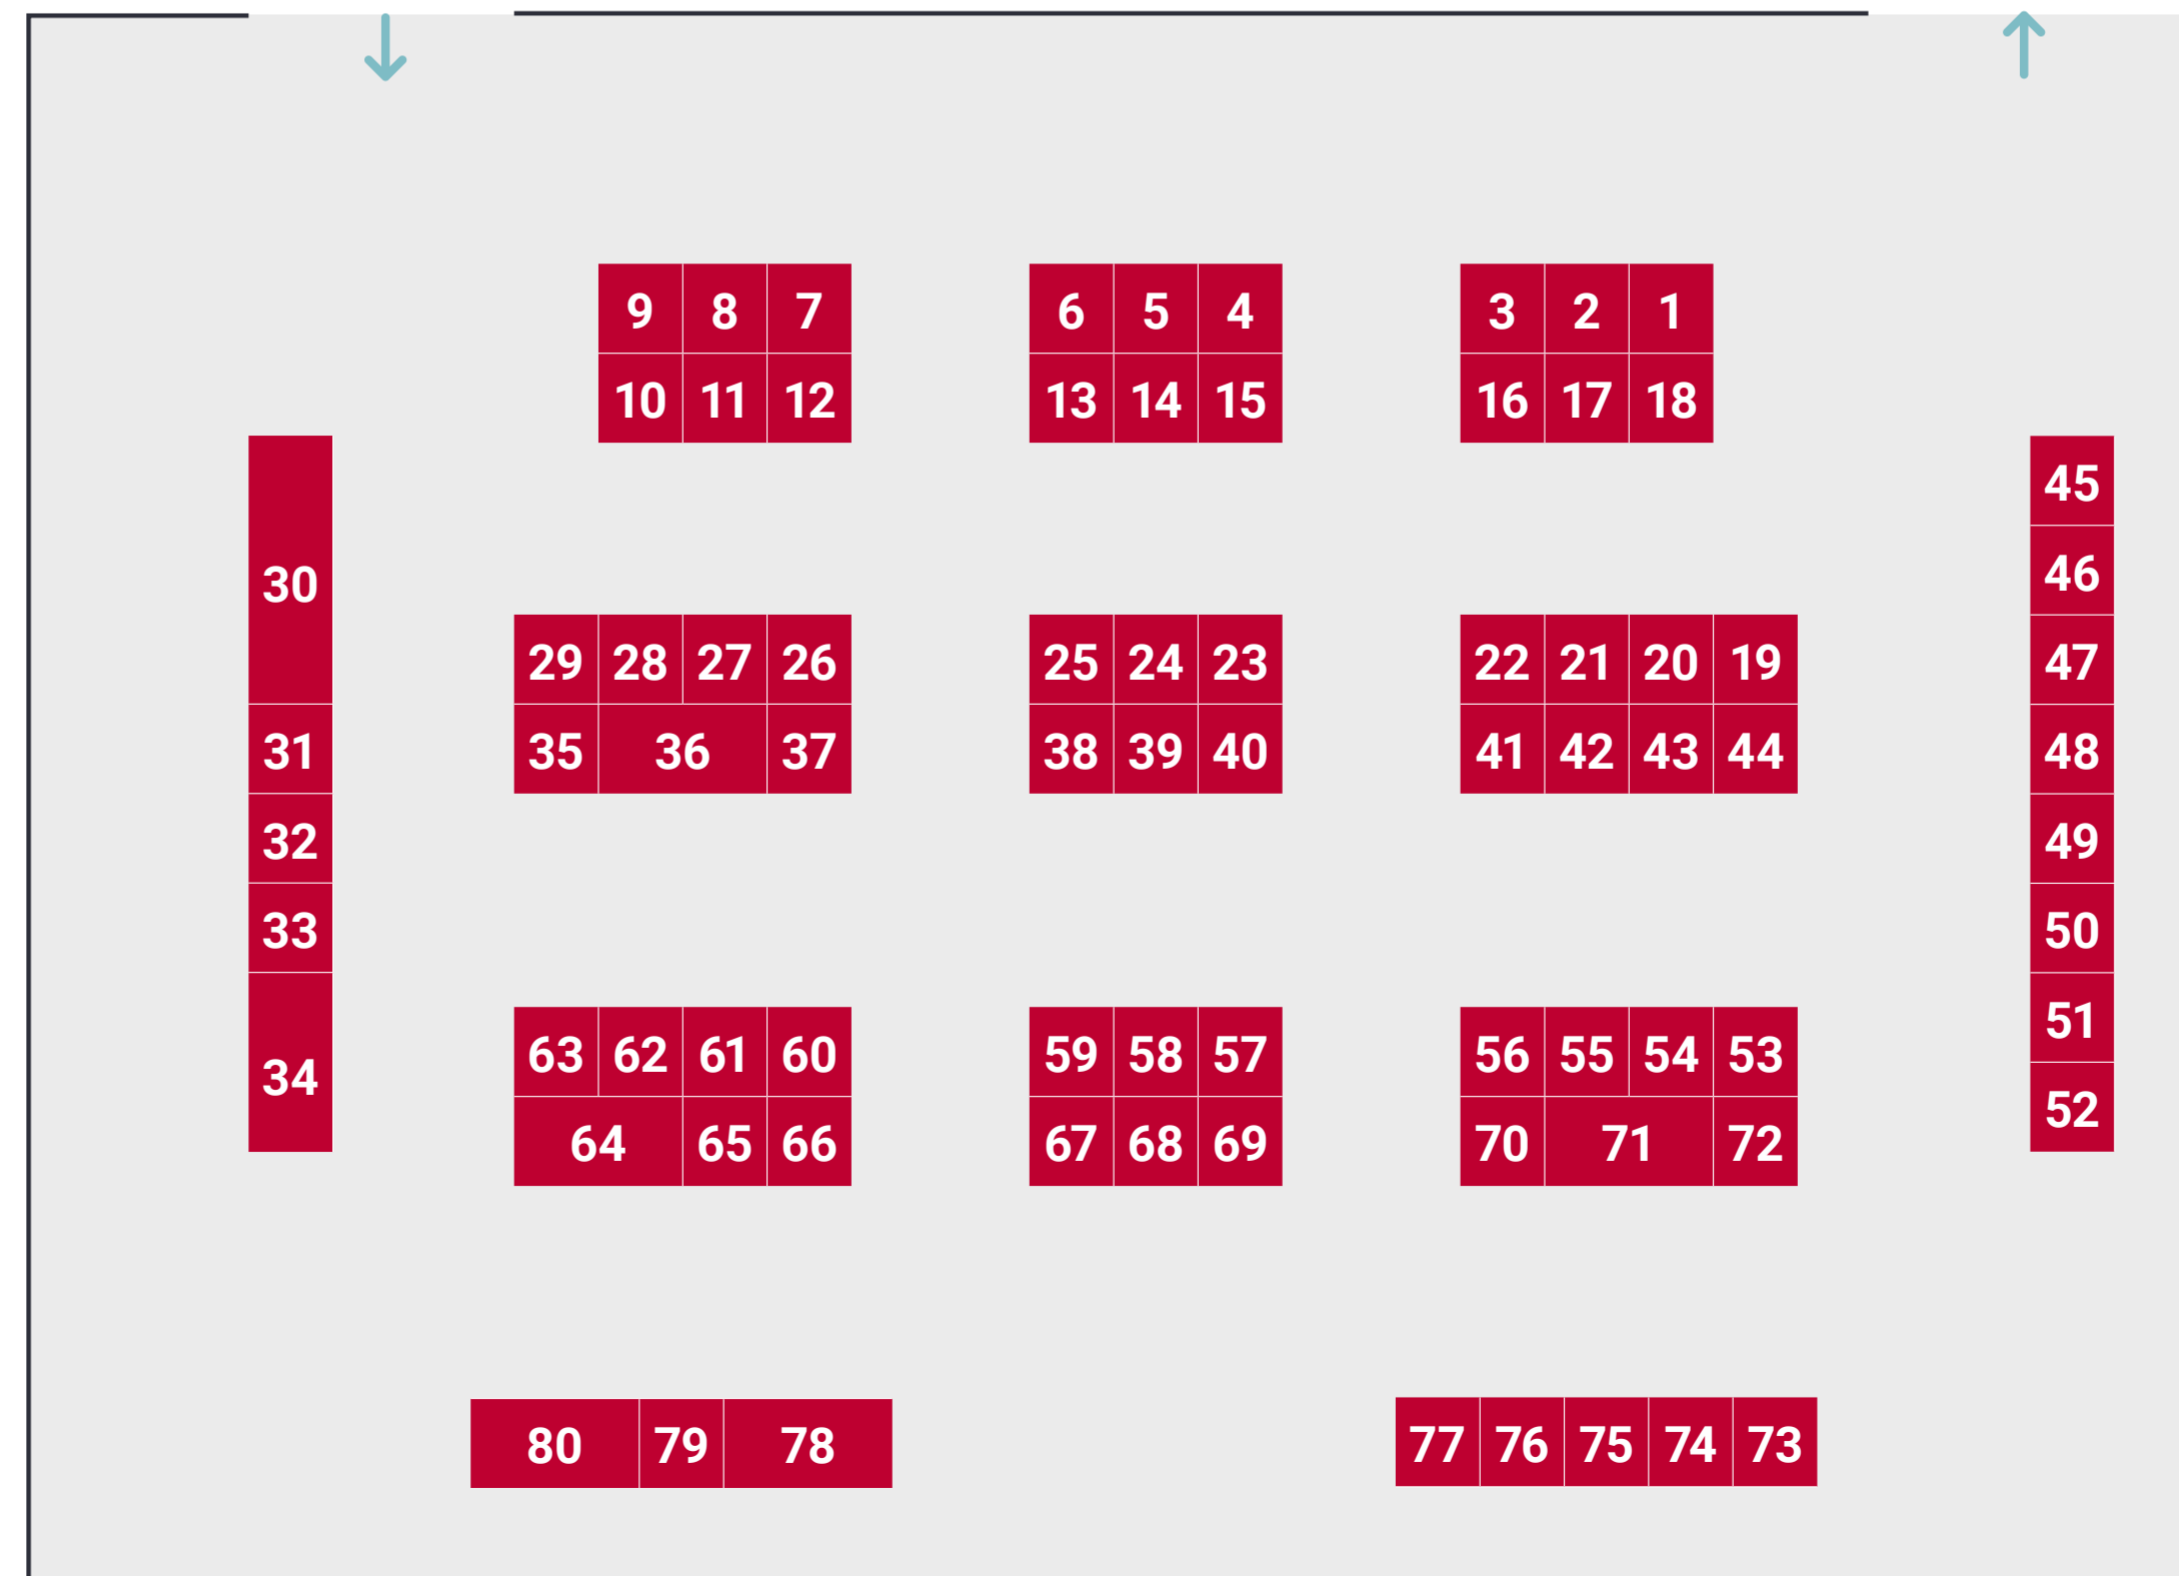

## EMPLOYERS & APPRENTICESHIPS

British Army	79
UCAS	80

FRONT COVER  
LEAVE BLANK  
FOR GLUE

EXHIBITION  
ENTRANCE

EXHIBITION  
EXIT

TEACHERS' &  
EXHIBITORS'  
LOUNGE

BACK COVER  
LEAVE BLANK  
FOR GLUE