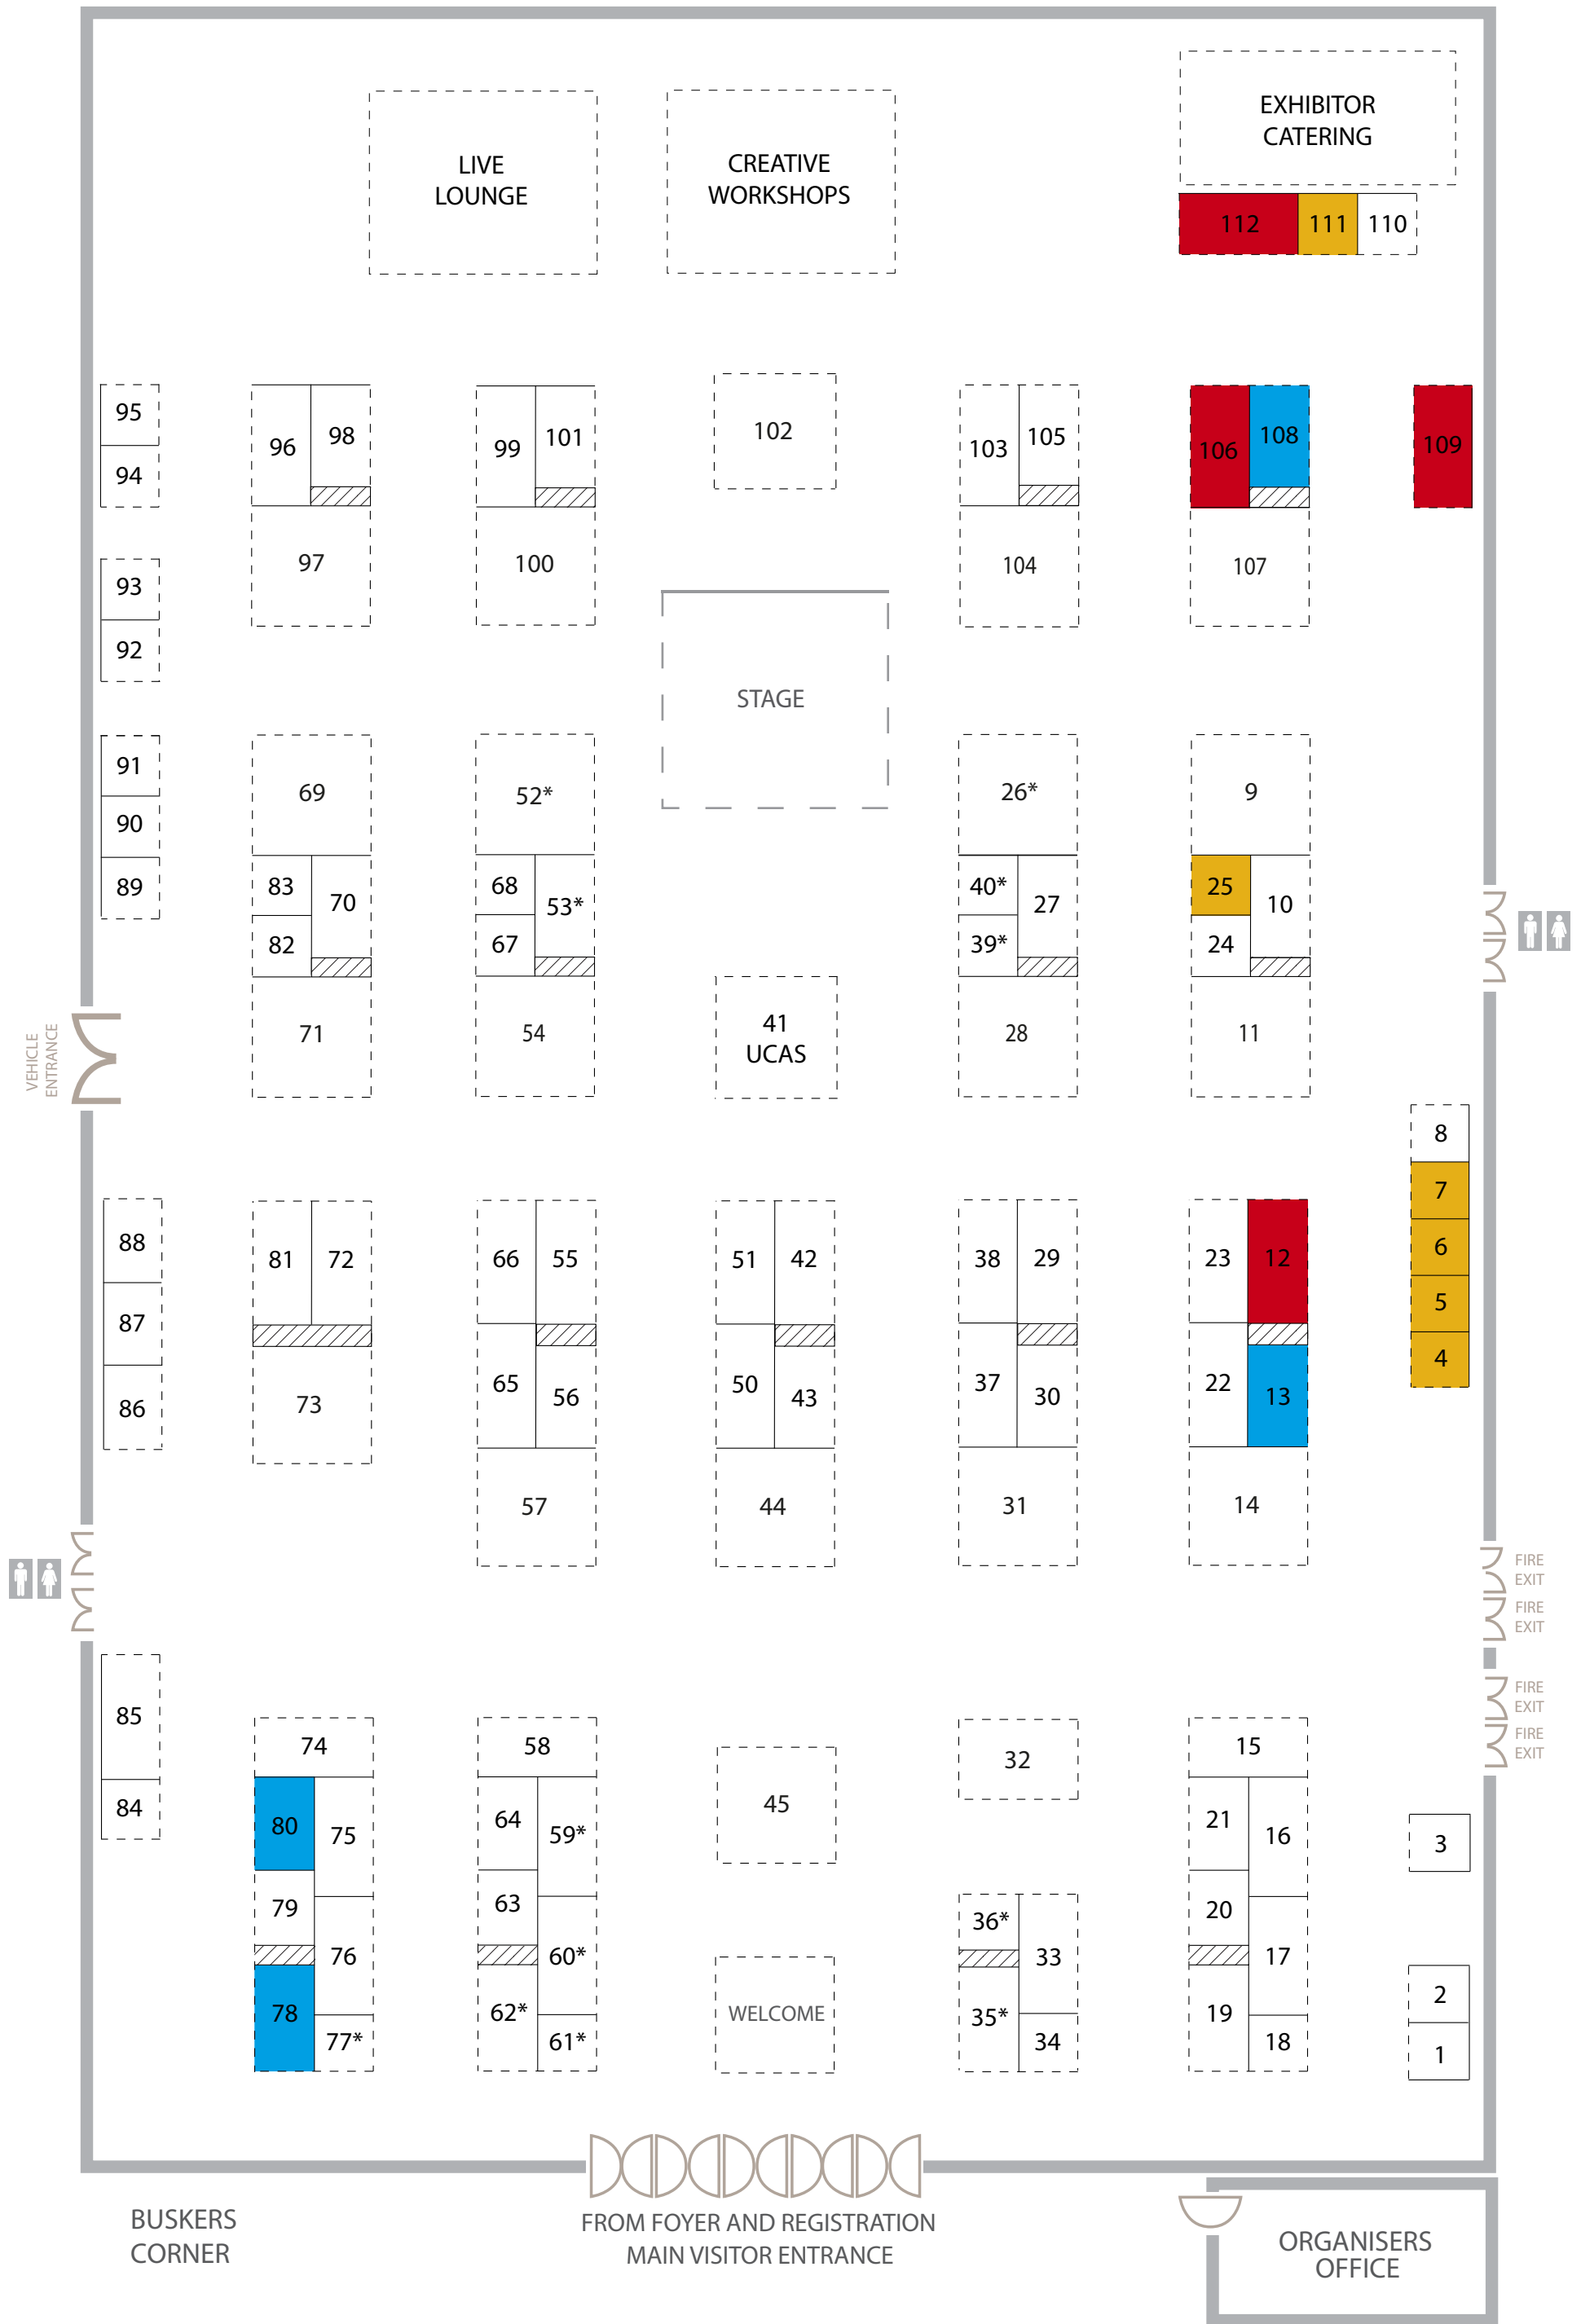

Create your future 2022 - MANCHESTER - Floor plan (updated 18 October)

KEY

	Sold		6M X 3M		6M X 6M space only
	3M X 3M		6M X 4M		Solid Wall
	4M X 3M		6M X 6M		Stand Boundary (No Wall)
	5M X 3M				Premium Stand