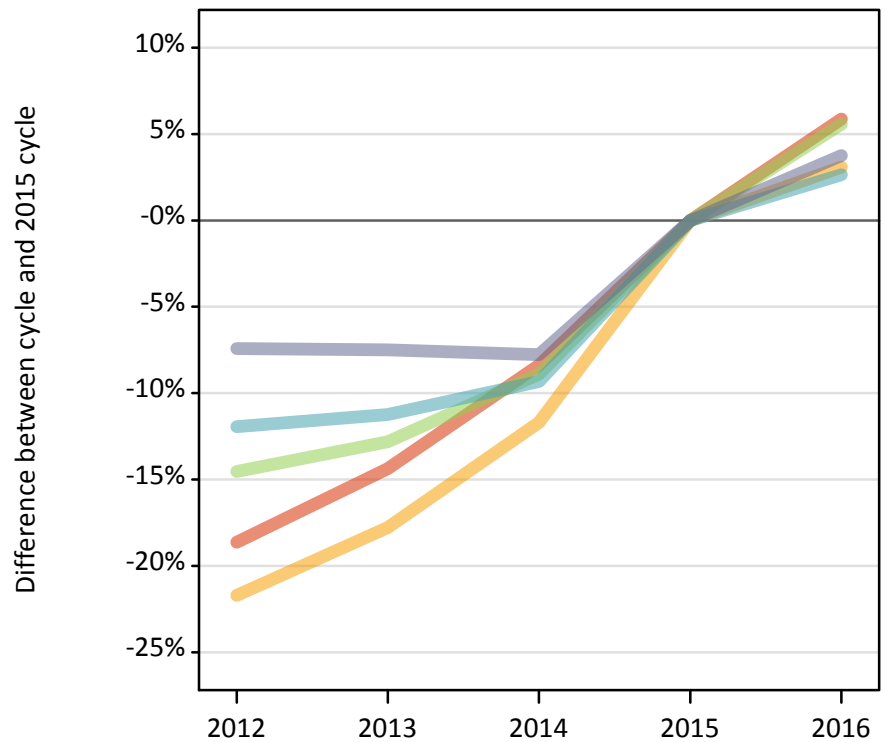

Analysis at 00:05 on Thursday 25 August 2016 (7 days after A level results day)

J.1 Placed applicants from Scotland by SIMD quintile: 7 days after A level results day

Placed applicants: change relative to 2015 cycle totals

- Quintile 1
- Quintile 2
- Quintile 3
- Quintile 4
- Quintile 5

J.2 Placed applicants from Scotland by SIMD quintile: 7 days after A level results day

Applicant Status	SIMD	2012	2013	2014	2015	2016
Placed	Quintile 1	3,460	3,640	3,890	4,250	4,500
	Quintile 2	3,940	4,130	4,440	5,030	5,180
	Quintile 3	5,120	5,230	5,460	5,990	6,330
	Quintile 4	6,410	6,460	6,600	7,270	7,470
	Quintile 5	8,380	8,380	8,350	9,050	9,390

J.3 Placed applicants from Scotland by SIMD quintile: 7 days after A level results day

Placed applicants: change relative to 2015 cycle totals

Applicant Status	SIMD	2012	2013	2014	2015	2016
Placed	Quintile 1	-19%	-14%	-8%	0%	6%
	Quintile 2	-22%	-18%	-12%	0%	3%
	Quintile 3	-15%	-13%	-9%	0%	6%
	Quintile 4	-12%	-11%	-9%	0%	3%
	Quintile 5	-7%	-7%	-8%	0%	4%