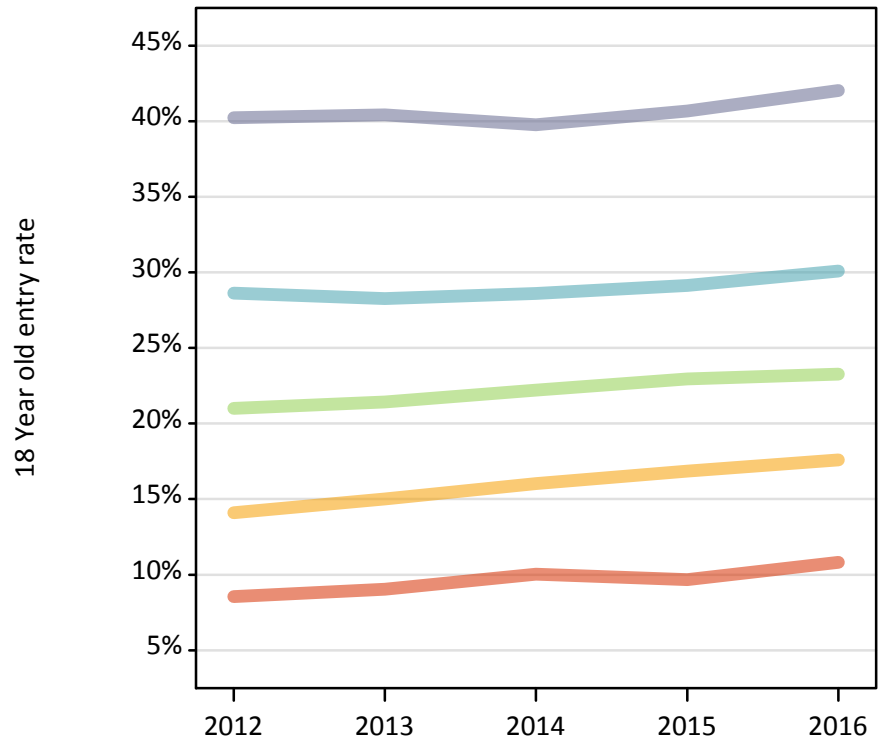

J.7 Placed 18 year old applicants from Scotland by SIMD quintile: 7 days after A level results day

Placed 18 year old applicants: entry rate

J.8 Placed 18 year old applicants from Scotland by SIMD quintile: 7 days after A level results day

Placed 18 year old applicants: entry rate

Applicant Status	SIMD	2012	2013	2014	2015	2016
Placed	Quintile 1	8.5%	9.0%	10.0%	9.7%	10.8%
	Quintile 2	14.1%	15.0%	16.0%	16.8%	17.6%
	Quintile 3	21.0%	21.4%	22.2%	23.0%	23.3%
	Quintile 4	28.6%	28.3%	28.6%	29.1%	30.1%
	Quintile 5	40.2%	40.4%	39.8%	40.7%	42.0%

J.9 Placed 18 year old applicants from Scotland by SIMD quintile: 7 days after A level results day

Placed 18 year old applicants: entry rate (indexed to 100 = Quintile 1)

Applicant Status	SIMD	2012	2013	2014	2015	2016
Placed	Quintile 1	100	100	100	100	100
	Quintile 2	165	166	160	174	163
	Quintile 3	246	237	221	237	215
	Quintile 4	335	313	285	301	278
	Quintile 5	471	447	397	420	388