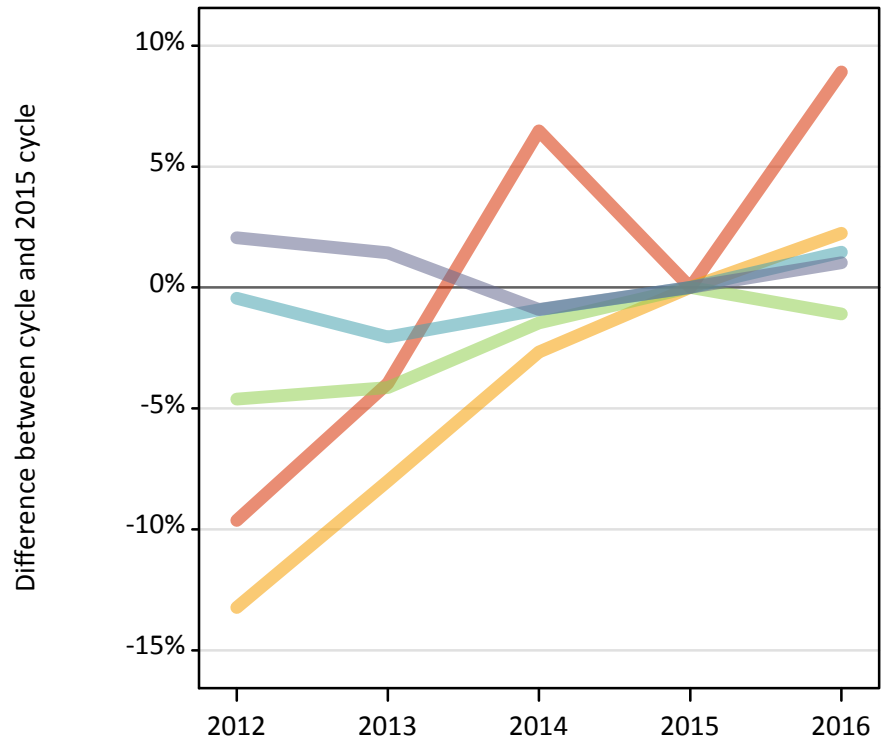

J.3 Placed applicants from Scotland by SIMD quintile: 7 days after A level results day

Placed applicants: change relative to 2015 cycle totals

Applicant Status	SIMD	2012	2013	2014	2015	2016
Placed	Quintile 1	-19%	-14%	-8%	0%	6%
	Quintile 2	-22%	-18%	-12%	0%	3%
	Quintile 3	-15%	-13%	-9%	0%	6%
	Quintile 4	-12%	-11%	-9%	0%	3%
	Quintile 5	-7%	-7%	-8%	0%	4%

J.4 Placed 18 year old applicants from Scotland by SIMD quintile: 7 days after A level results day

Placed 18 year old applicants: change relative to 2015 cycle totals

- Quintile 1
- Quintile 2
- Quintile 3
- Quintile 4
- Quintile 5