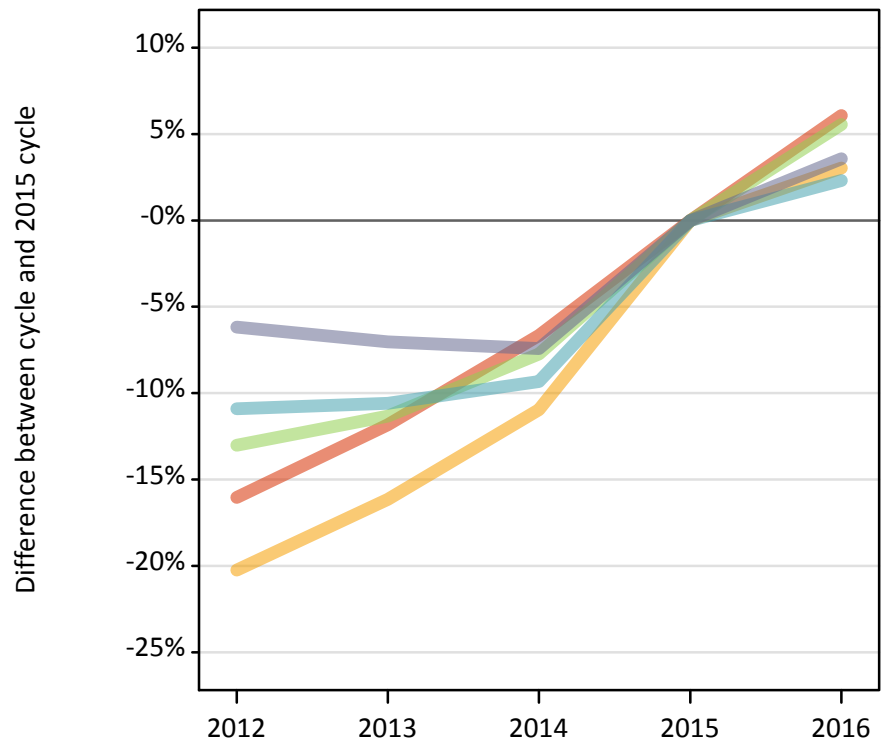

Analysis at 00:05 on Friday 2 September 2016 (15 days after A level results day)

J.1 Placed applicants from Scotland by SIMD quintile: 15 days after A level results day

Placed applicants: change relative to 2015 cycle totals

- Quintile 1
- Quintile 2
- Quintile 3
- Quintile 4
- Quintile 5

J.2 Placed applicants from Scotland by SIMD quintile: 15 days after A level results day

Applicant Status	SIMD	2012	2013	2014	2015	2016
Placed	Quintile 1	3,630	3,820	4,040	4,330	4,590
	Quintile 2	4,090	4,300	4,570	5,130	5,280
	Quintile 3	5,290	5,390	5,610	6,080	6,420
	Quintile 4	6,570	6,600	6,690	7,380	7,550
	Quintile 5	8,590	8,510	8,470	9,150	9,480

J.3 Placed applicants from Scotland by SIMD quintile: 15 days after A level results day

Placed applicants: change relative to 2015 cycle totals

Applicant Status	SIMD	2012	2013	2014	2015	2016
Placed	Quintile 1	-16%	-12%	-7%	0%	6%
	Quintile 2	-20%	-16%	-11%	0%	3%
	Quintile 3	-13%	-11%	-8%	0%	6%
	Quintile 4	-11%	-11%	-9%	0%	2%
	Quintile 5	-6%	-7%	-7%	0%	4%