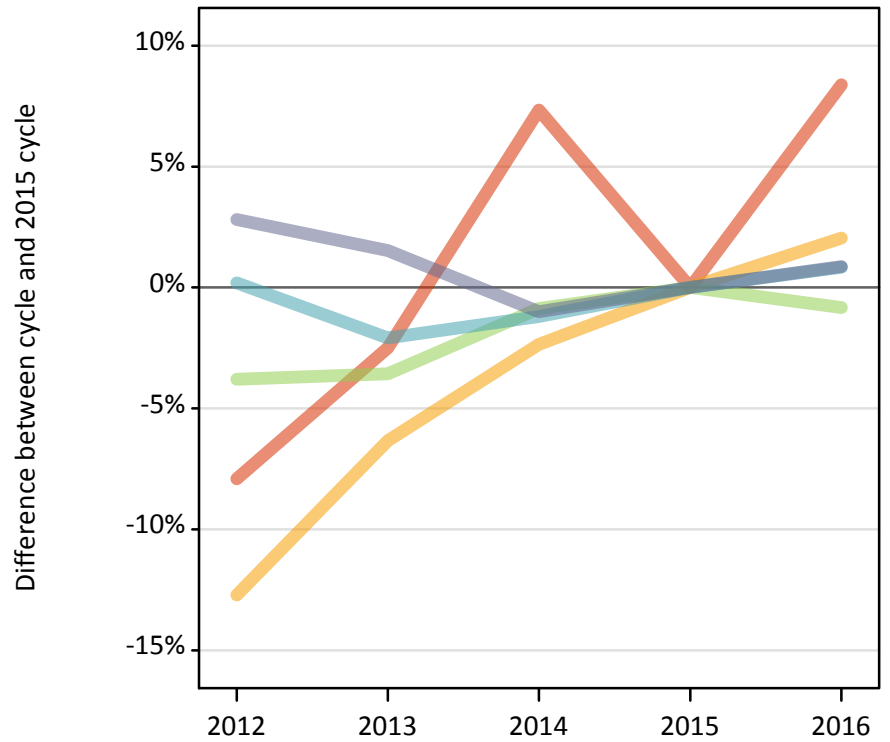

J.3 Placed applicants from Scotland by SIMD quintile: 15 days after A level results day

Placed applicants: change relative to 2015 cycle totals

Applicant Status	SIMD	2012	2013	2014	2015	2016
Placed	Quintile 1	-16%	-12%	-7%	0%	6%
	Quintile 2	-20%	-16%	-11%	0%	3%
	Quintile 3	-13%	-11%	-8%	0%	6%
	Quintile 4	-11%	-11%	-9%	0%	2%
	Quintile 5	-6%	-7%	-7%	0%	4%

J.4 Placed 18 year old applicants from Scotland by SIMD quintile: 15 days after A level results day

Placed 18 year old applicants: change relative to 2015 cycle totals

- Quintile 1
- Quintile 2
- Quintile 3
- Quintile 4
- Quintile 5