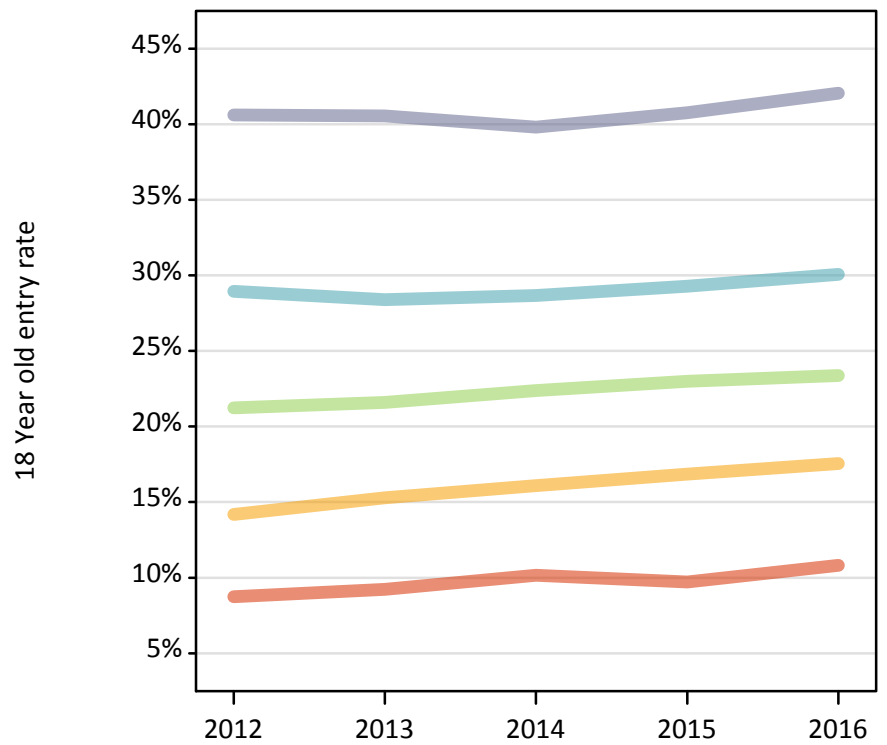

J.7 Placed 18 year old applicants from Scotland by SIMD quintile: 15 days after A level results day

Placed 18 year old applicants: entry rate

J.8 Placed 18 year old applicants from Scotland by SIMD quintile: 15 days after A level results day

Placed 18 year old applicants: entry rate

Applicant Status	SIMD	2012	2013	2014	2015	2016
Placed	Quintile 1	8.7%	9.2%	10.2%	9.7%	10.8%
	Quintile 2	14.2%	15.3%	16.1%	16.8%	17.6%
	Quintile 3	21.2%	21.6%	22.4%	23.0%	23.4%
	Quintile 4	28.9%	28.4%	28.7%	29.3%	30.1%
	Quintile 5	40.6%	40.5%	39.8%	40.8%	42.0%

J.9 Placed 18 year old applicants from Scotland by SIMD quintile: 15 days after A level results day

Placed 18 year old applicants: entry rate (indexed to 100 = Quintile 1)

Applicant Status	SIMD	2012	2013	2014	2015	2016
Placed	Quintile 1	100	100	100	100	100
	Quintile 2	162	166	158	173	162
	Quintile 3	243	234	220	237	216
	Quintile 4	331	308	282	301	278
	Quintile 5	465	440	392	419	389