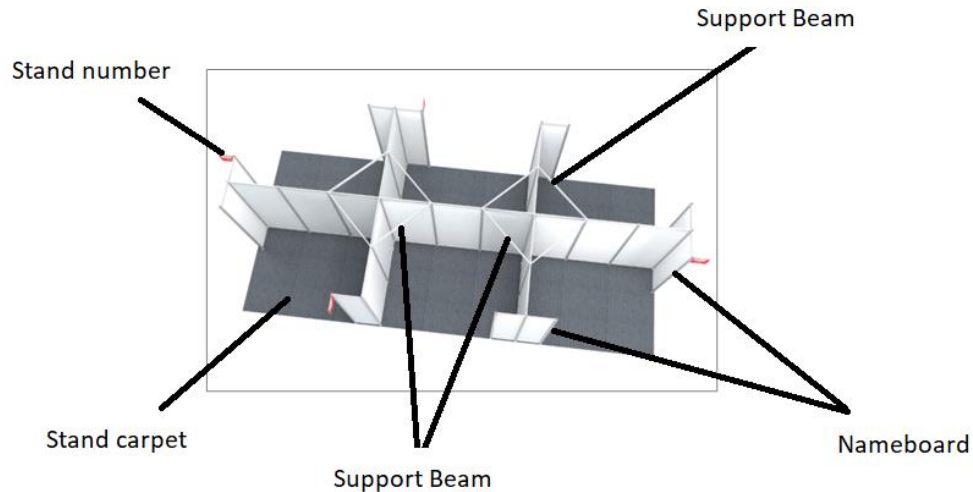

Top Tips

Features of a shell scheme stand:

* Image above is displaying a 3x2m stand – all stands at CYF as standard are 3m deep

DO'S & DON'TS

We hope you find your shell scheme in order. Please observe the do's and don'ts associated with this system.

The use of the fixings below is strictly forbidden on this system:

FIXING IS PERMITTED BY:

Melamine/Vinyl Panels

- Double sided tabs
- Velcro hook and loop
- Panel brackets
- Hanging chains for heavy exhibits

Loop Nylon Panels

- Velcro hook
- Panel brackets
- Hanging chains for heavy exhibits

GES approved d/s pads and Velcro tape only to be used (available for sale at the front of the halls at the Service Desk)