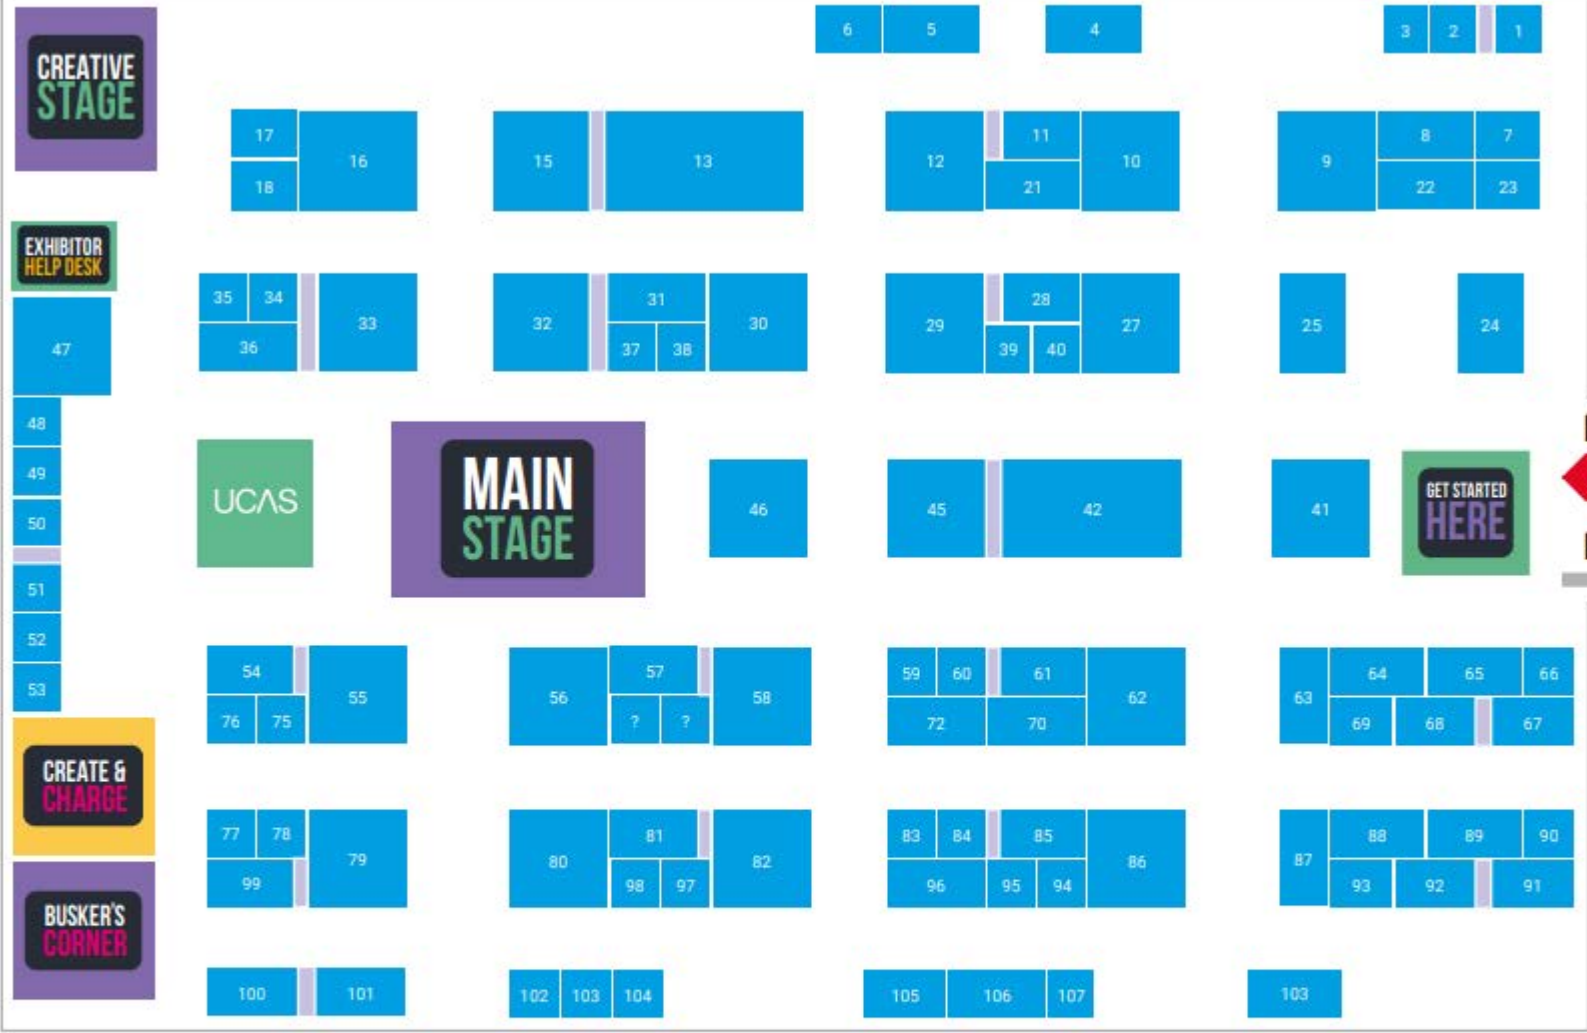

TOILETS

ORGANISERS OFFICE

FIRST AID

ORGANISERS OFFICE

Entrance
Exit

TOILETS

TOILETS

- ZONE KEY:**
- Create & Charge
 - Main Stage
 - Universities & Colleges
 - Busker's Corner
 - Creative Stage
 - Information & Advice