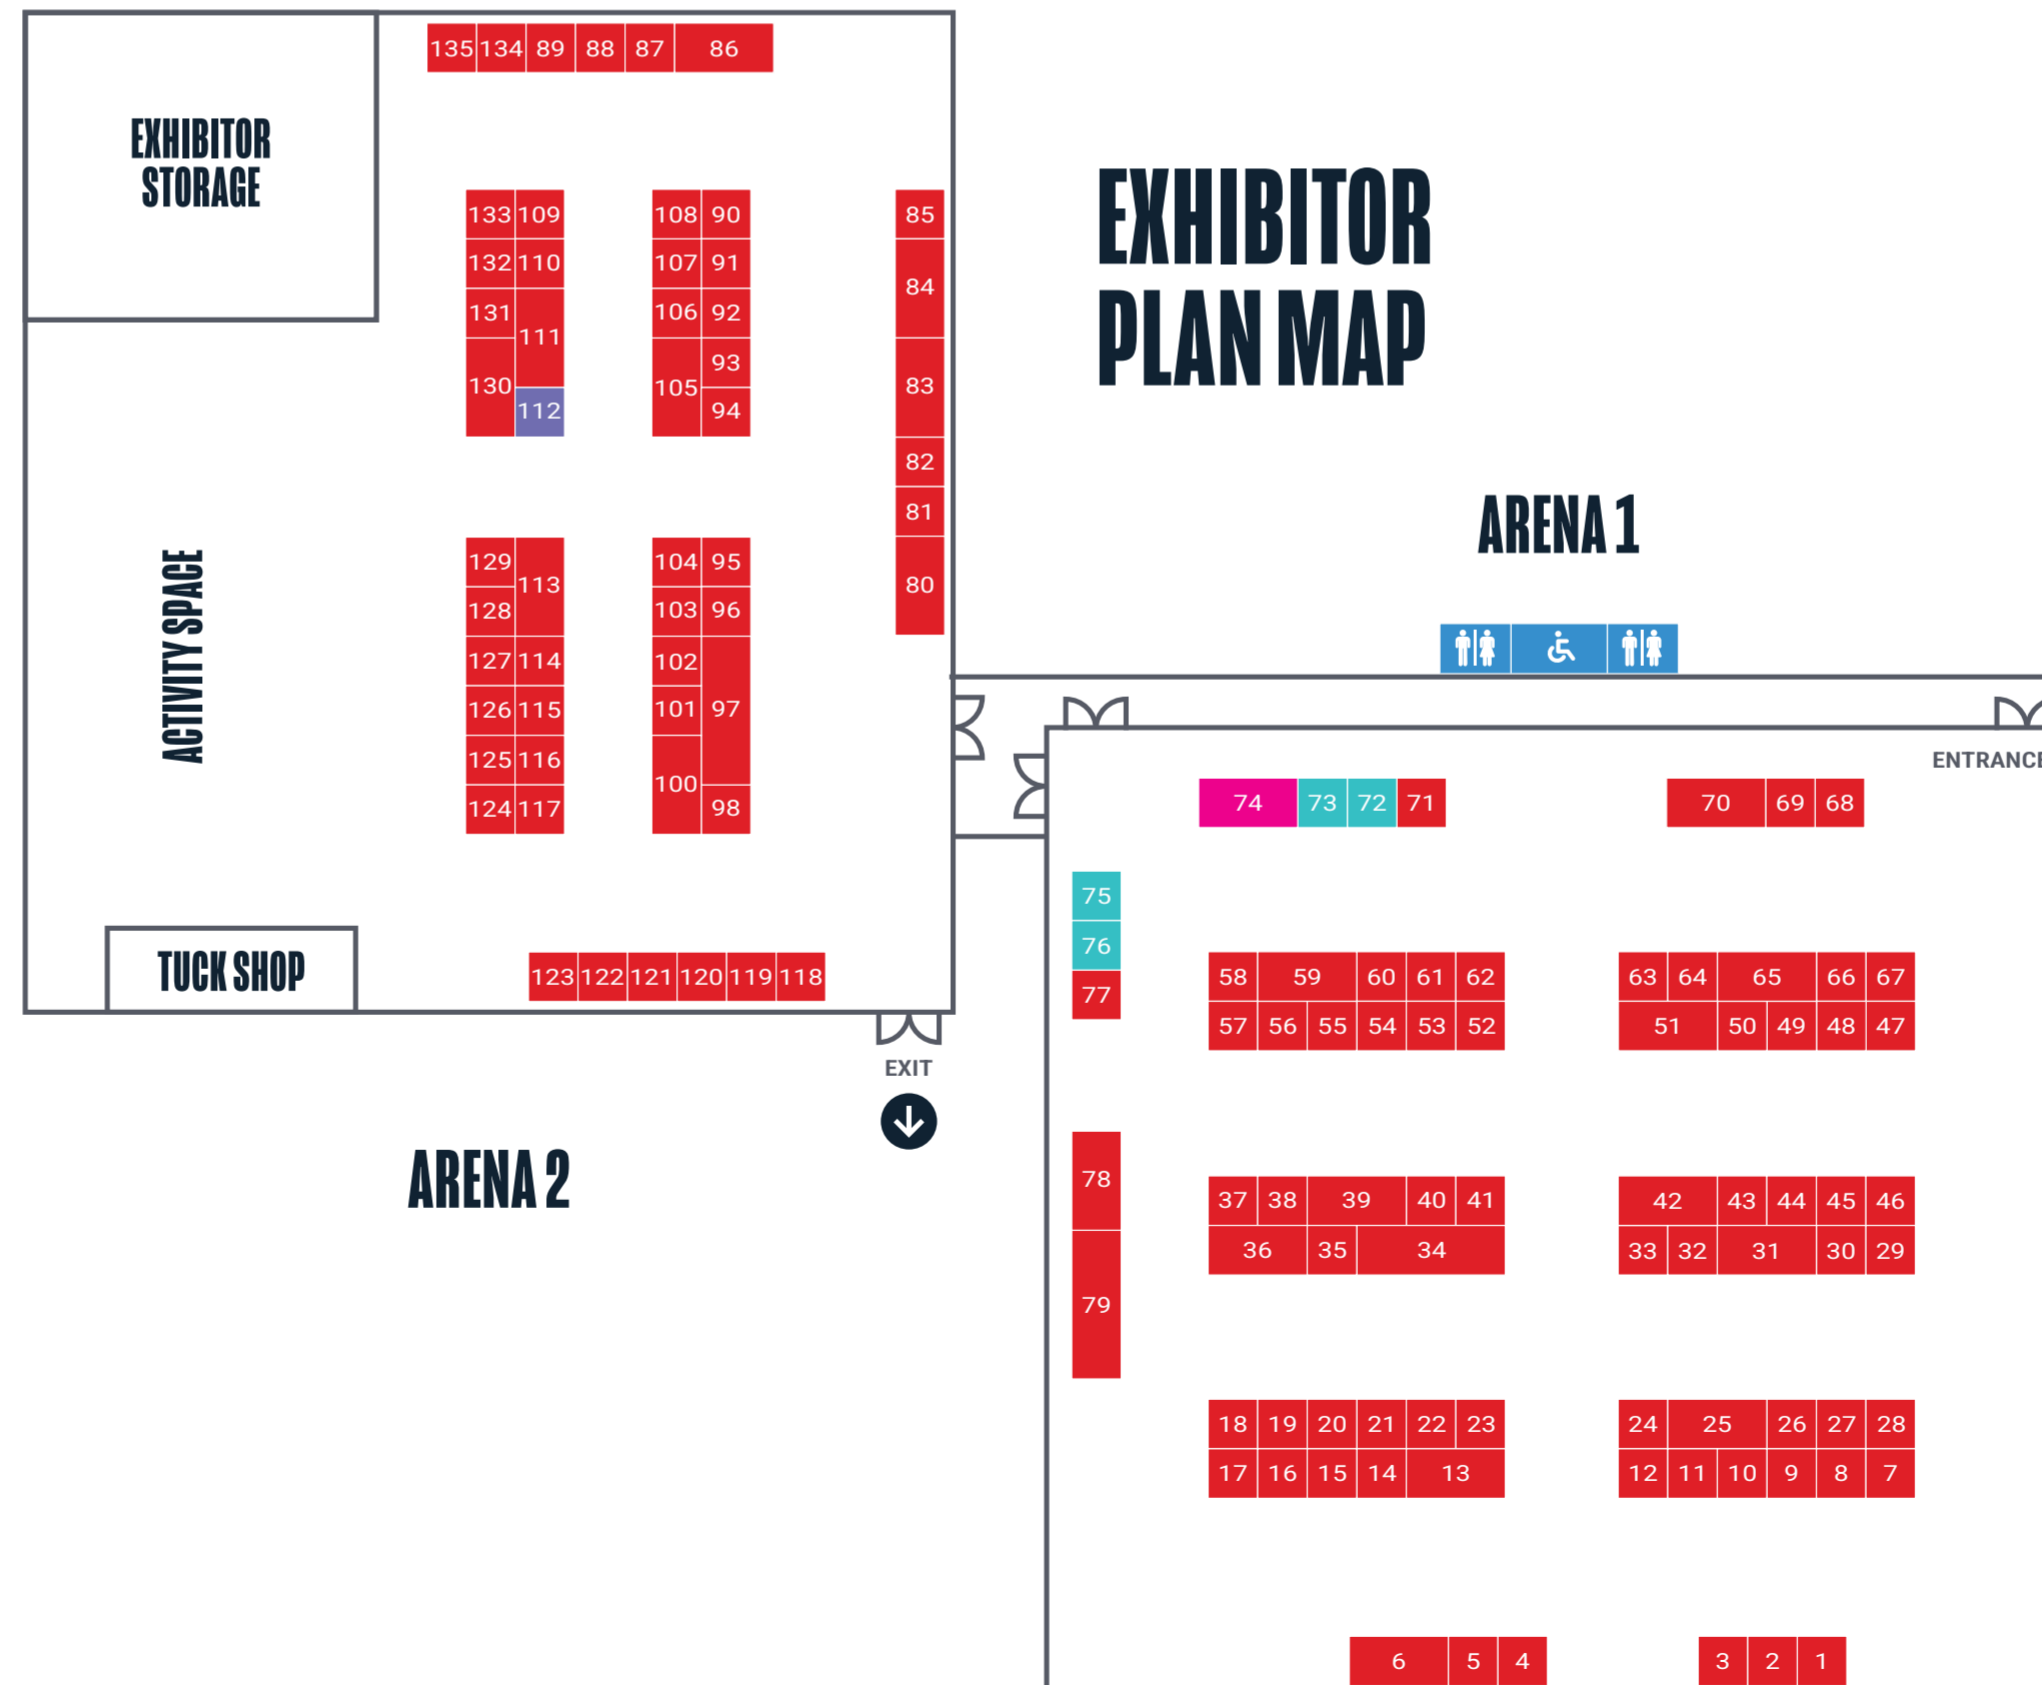

In association with:

HELOA

EAST LONDON EVENT GUIDE

ZONE KEY

- Employers & Apprenticeships
- The Big Q&A & Subject Talks
- Universities & Colleges
- Information & Advice
- Student Life
- Staff Room (Teachers & Exhibitors Only)
- Toilets

TAKE THE STAIRS TO THE FIRST FLOOR FOR:

- THE BIG Q&A & SUBJECT TALKS
- TEACHERS' AND EXHIBITORS' LOUNGE

Think all Universities are the same? Think Again.

Visit us on stand 79 in Arena 1

Come see for yourself at our Open Day