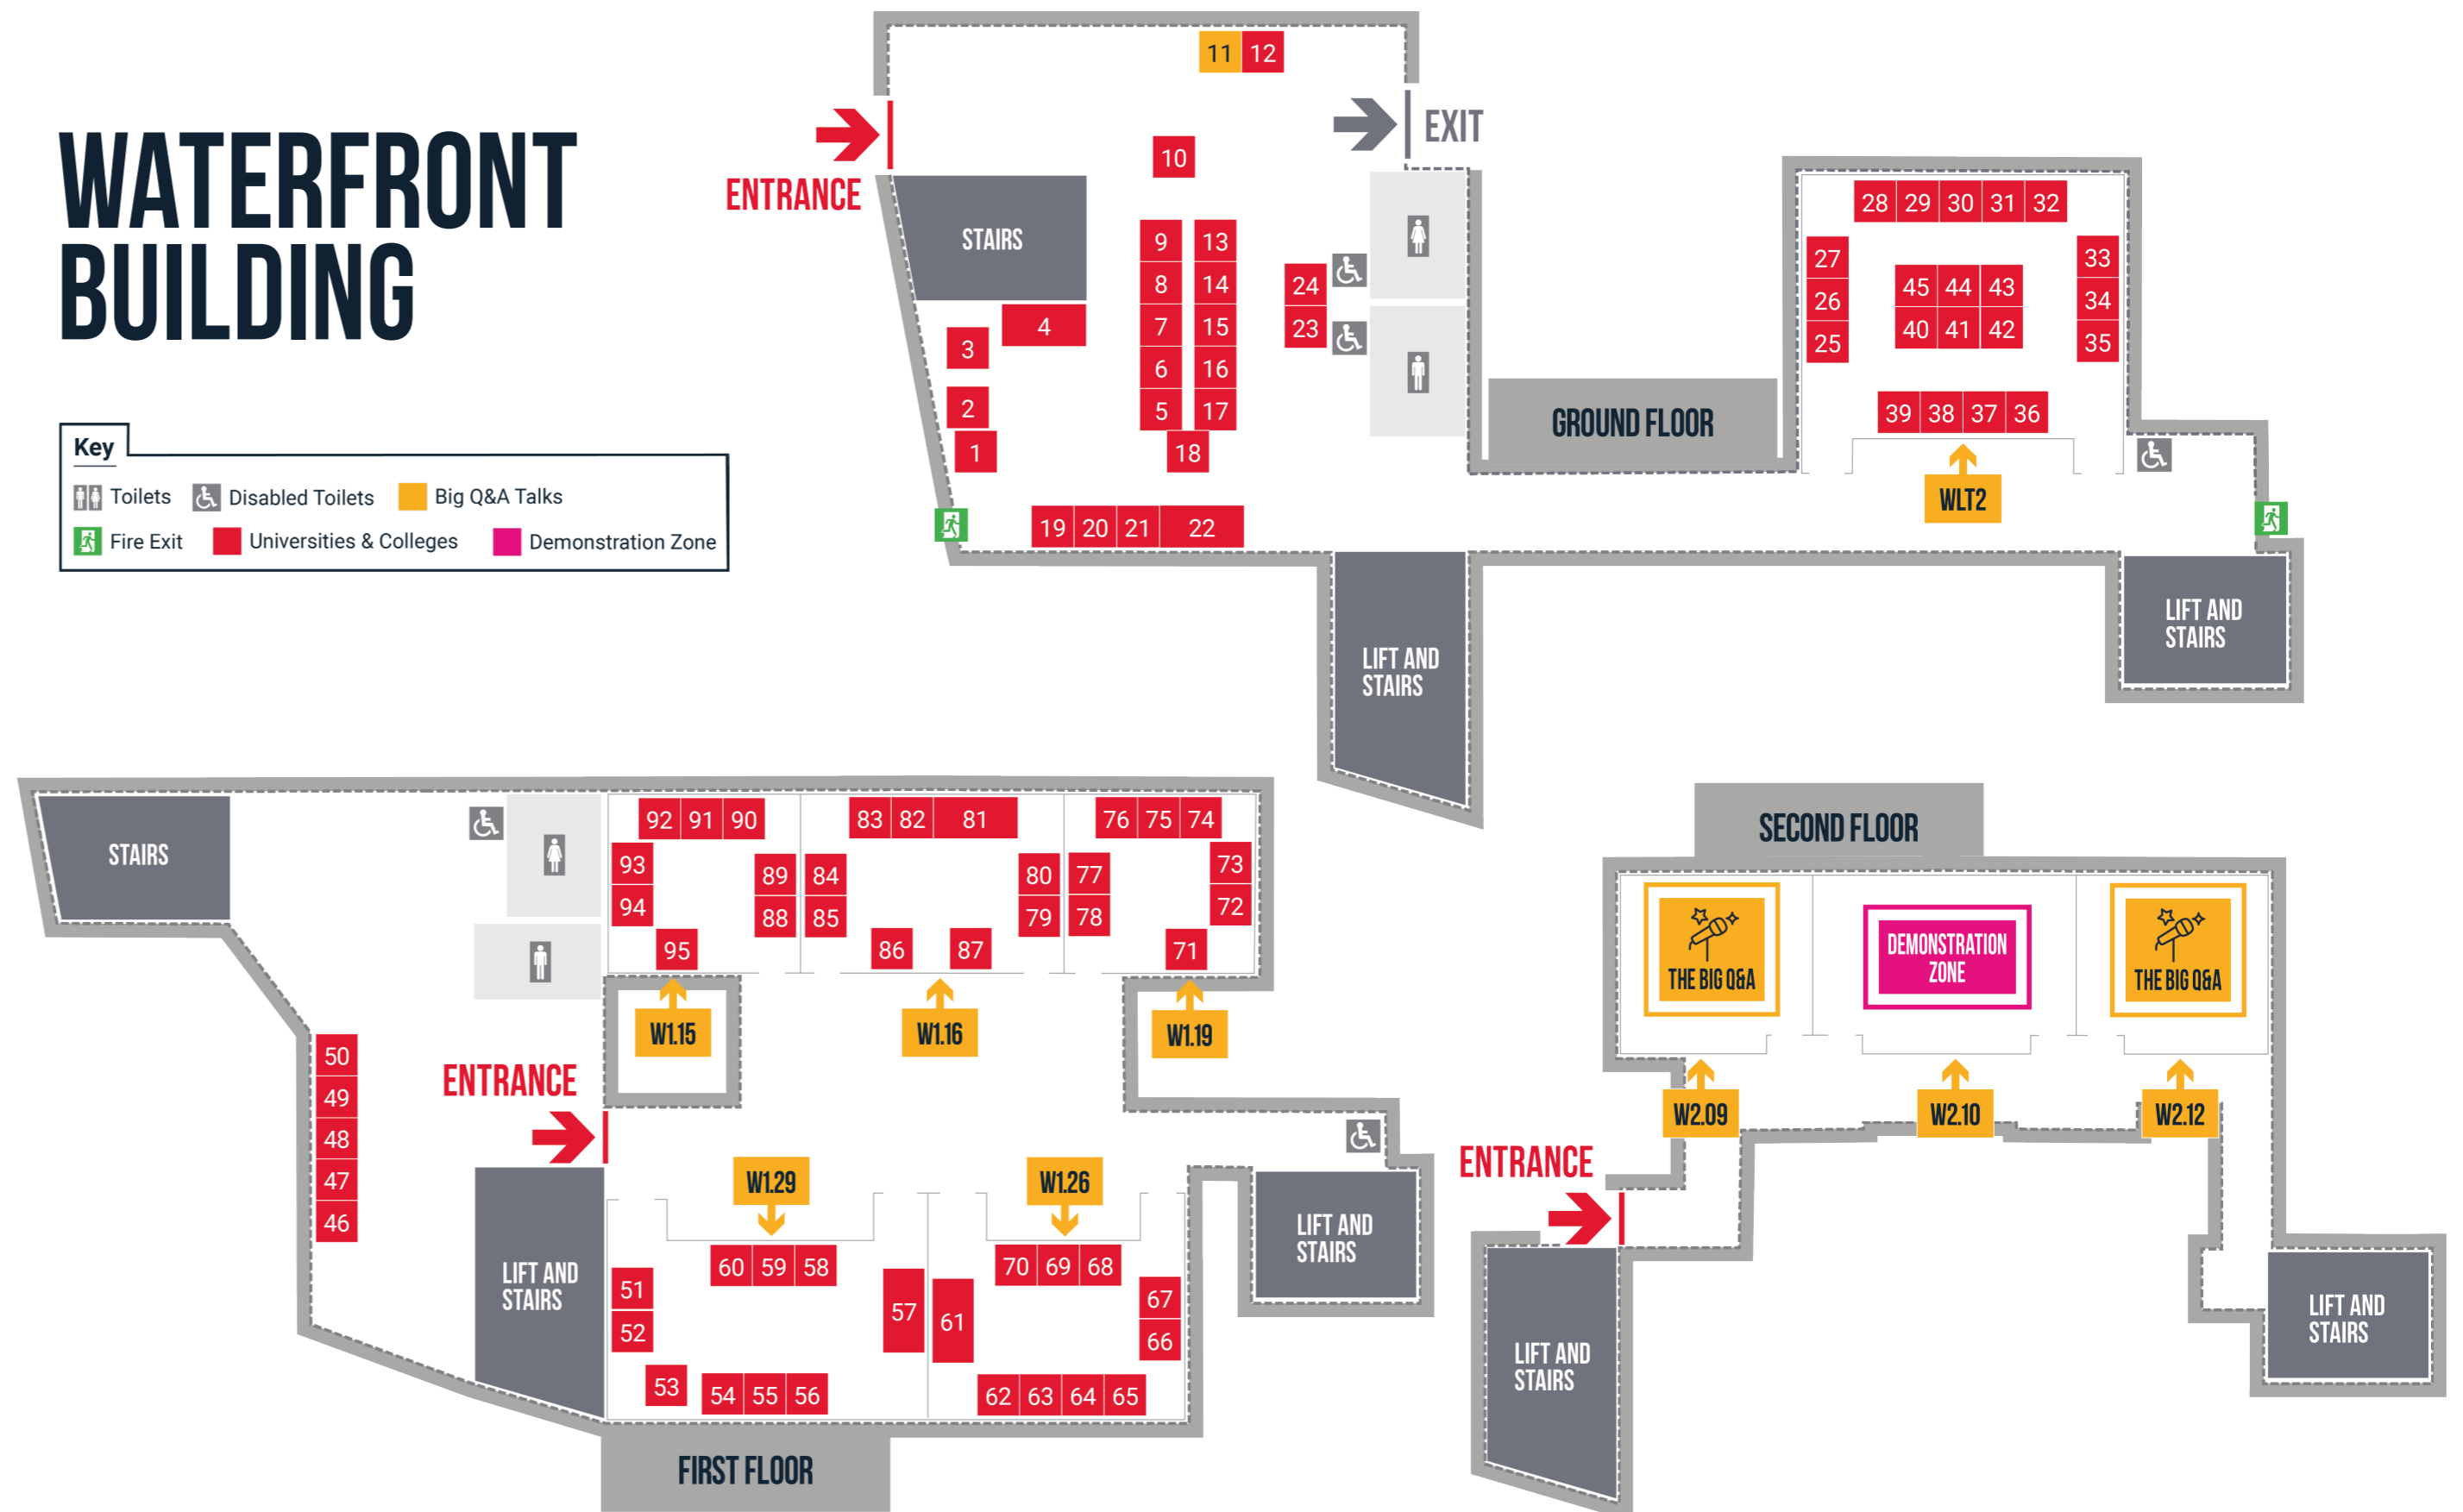

IPSWICH 2026
EVENT GUIDE

WATERFRONT BUILDING

Key

- Toilets
- Disabled Toilets
- Big Q&A Talks
- Fire Exit
- Universities & Colleges
- Demonstration Zone

UCAS DISCOVERY UK TOUR

THE BIG Q&A

We've created this experience to help you find the answers to your questions. Listen to talks. Chat to UCAS experts. Speak to universities and employers. Explore different options. We're all here to help you take the next step.