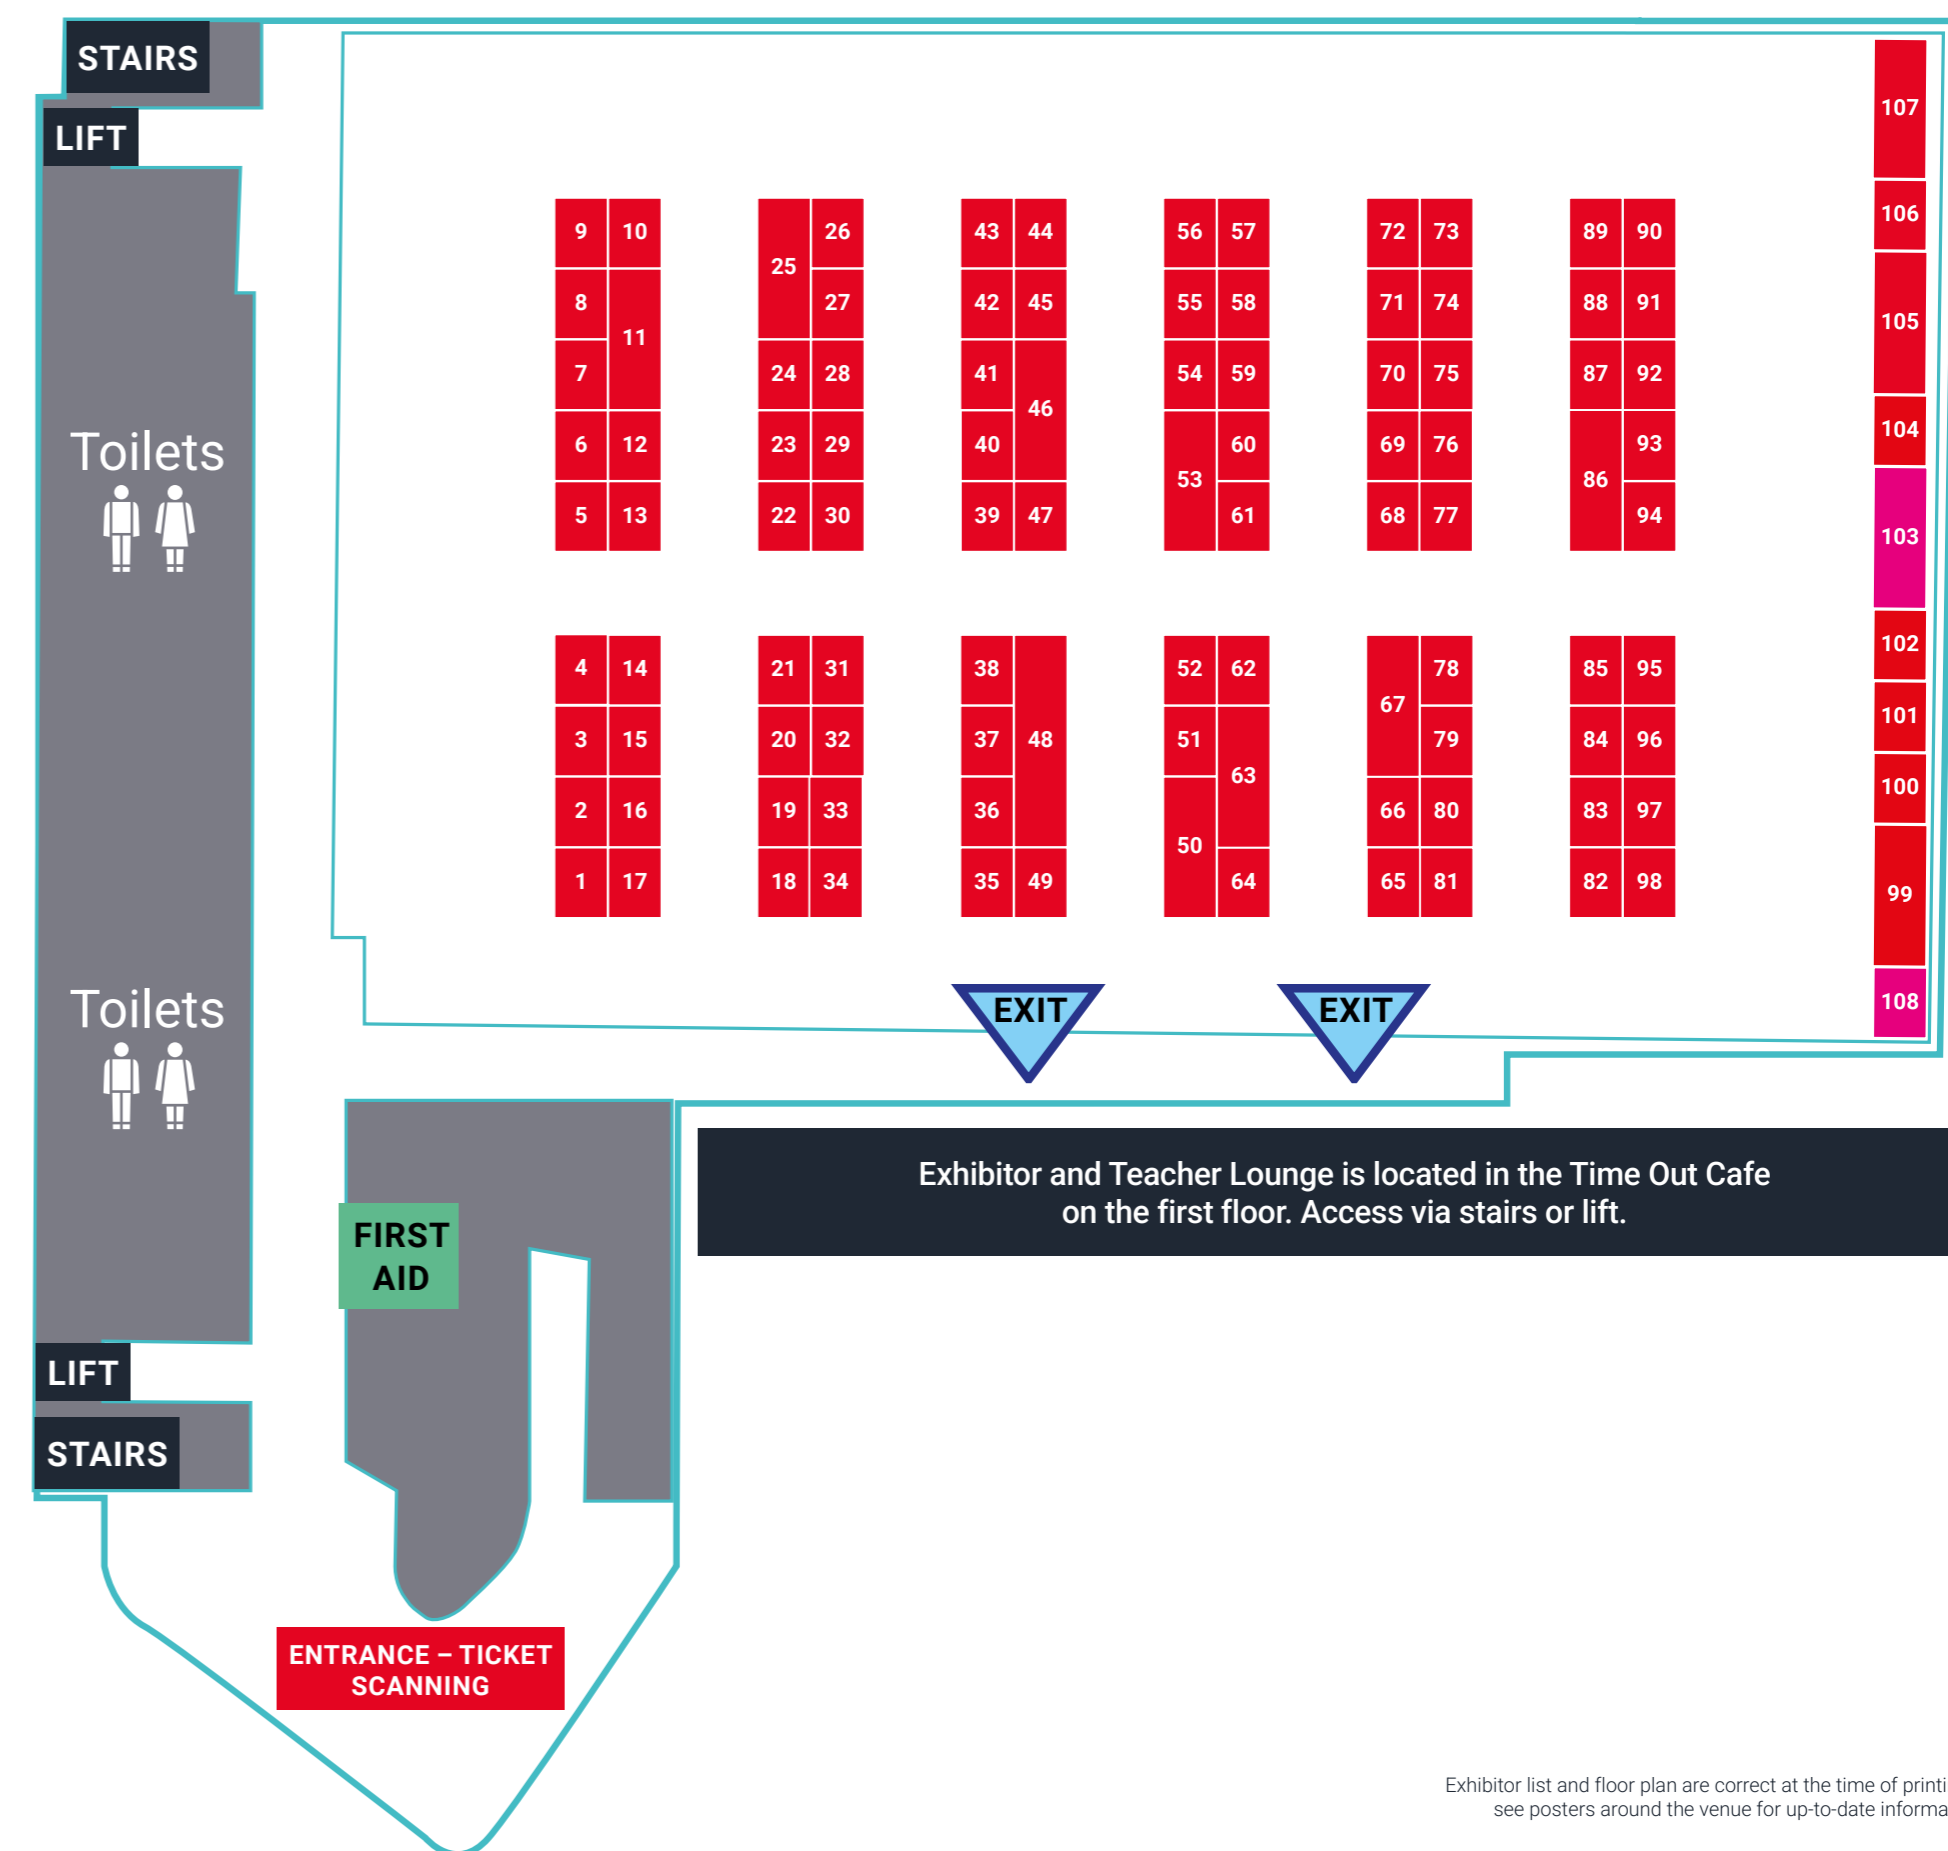

UCAS Exhibition – Essex Sport Arena plan

KEEP YOUR TICKET HANDY

Want to know more? Your barcode is as unique as you. Ask people at the different university, college, and employer stands to scan it, so they can provide you with more information.

Exhibitor list and floor plan are correct at the time of printing – see posters around the venue for up-to-date information.