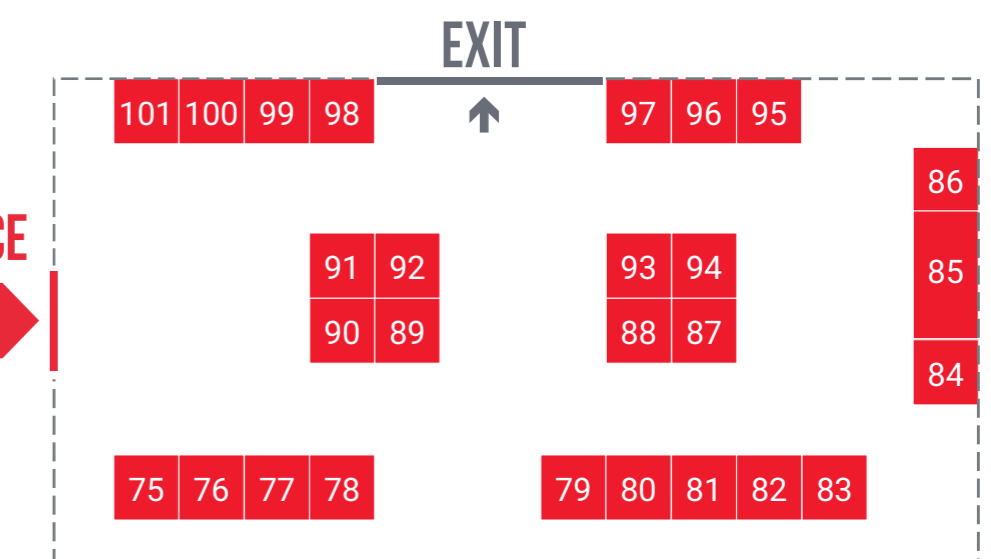

SPORTS HALL

Exhibitor list and floor plan are correct at the time of printing – see posters around the venue for up-to-date information.

THE BIG Q&A

GOT LOTS OF QUESTIONS ABOUT YOUR FUTURE? HERE ARE A FEW WAYS TO FIND THE ANSWERS YOU NEED TODAY:

UCAS

First Aid

Nearest Toilets

Nearest Catering

LIFT

The Big Q&A is located in St Alphege Building (number 19 on the campus map)