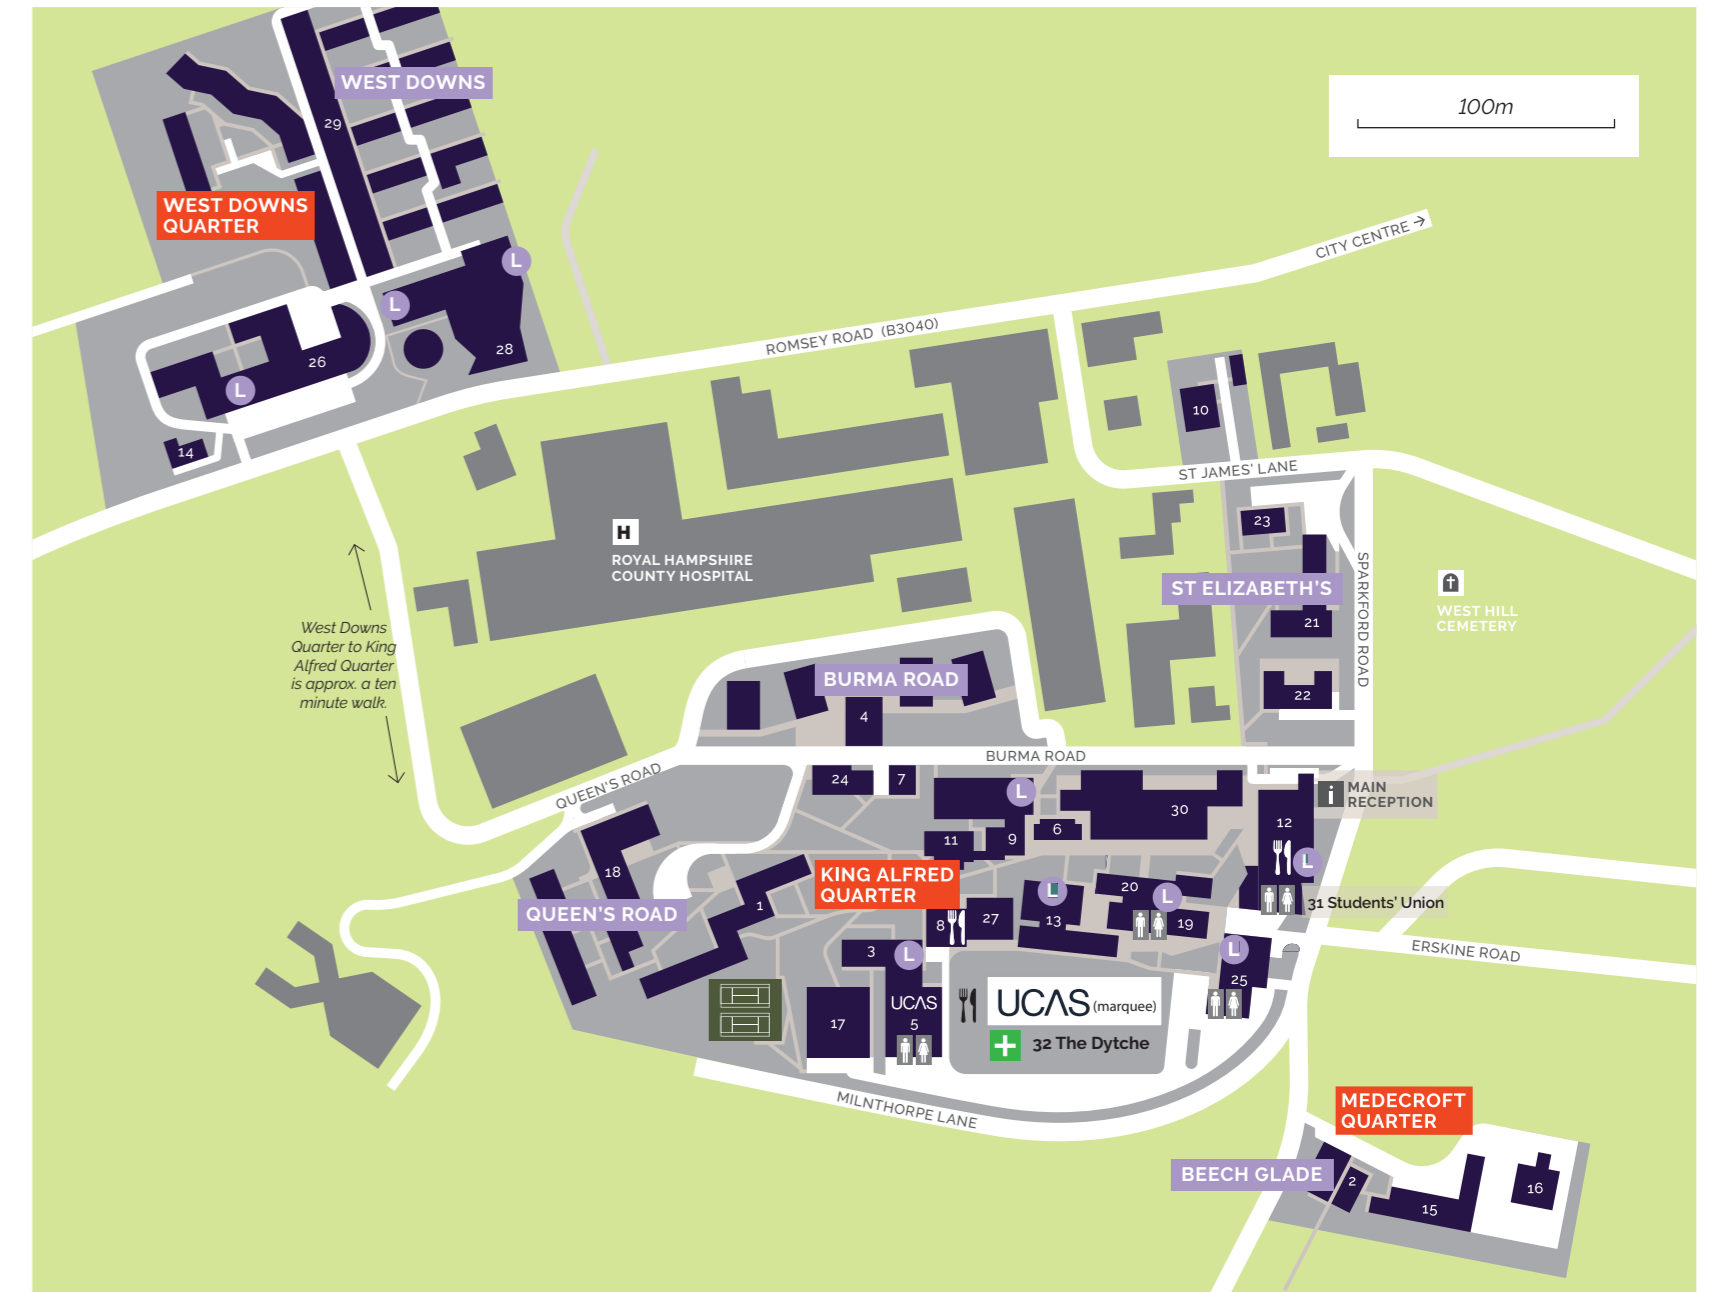

FIND YOUR WAY ROUND CAMPUS

- 1 Alwyn Hall (AH)
- 2 Beech Glade Hall (BGH)
- 3 Bowers Building (BB)
- 4 Burma Road Student Village (BRSV)
- 5 **Centre for Sport (CFS) (UCAS stands)**
- 6 Chapel
- 7 Cottage
- 8 Fred Wheeler Building (FWB)
- 9 Herbert Jarman Building (HJB)
- 10 Holm Lodge (HL)
- 11 Kenneth Kettle Building (KKB)
- 12 King Alfred Centre (KAC)
- 13 Martial Rose Library (MRL)
- 14 Masters Lodge
- 15 Medecroft (MC)
- 16 Medecroft Annexe (MCA)
- 17 Paul Chamberlain Building (PCB)
- 18 Queen's Road Student Village (QRSV)
- 19 St Alphege (SAB)
- 20 St Edburga (SEB)
- 21 St Elizabeth's Hall (SEH)
- 22 St Grimbold's Court (SGC)
- 23 St James' Hall
- 24 St Swithun's Lodge (SSL)
- 25 The Stripe
- 26 The University of Winchester Business School (UWBS)
- 27 Tom Atkinson Building (TAB)
- 28 West Downs Centre (WDC)
- 29 West Downs Student Village (WDSV)
- 30 Winton Building (WB)
- 31 Students' Union
- 32 **The Dytche (UCAS stands in marquee)**

UCAS

First Aid

Nearest Toilets

Nearest Catering

LIFT

The Big Q&A is located in St Alphege Building (number 19 on the campus map)