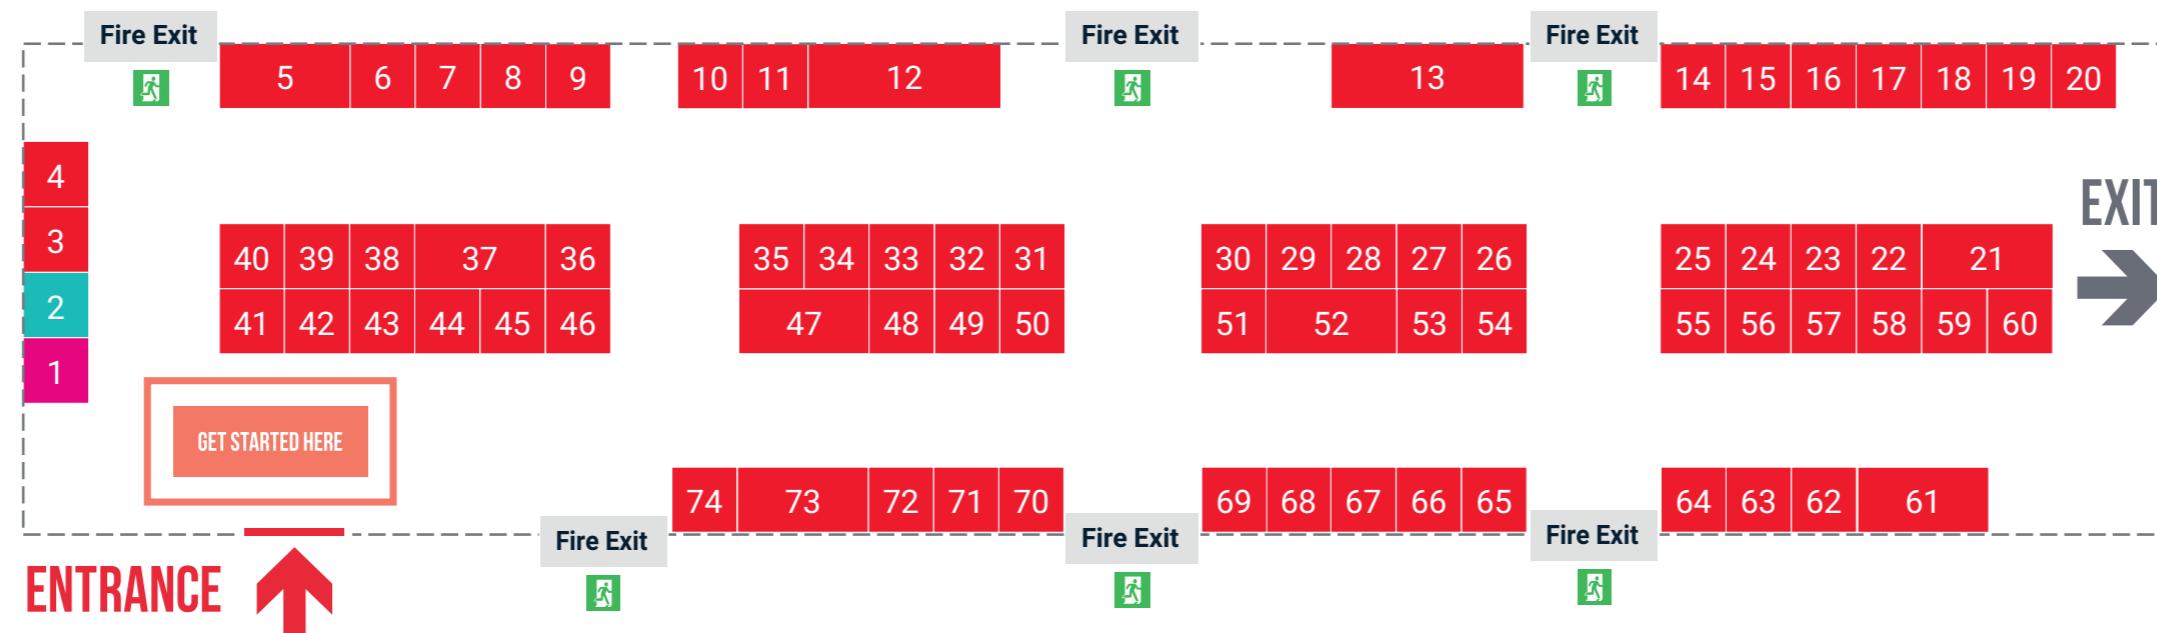

SPORTS HALL

Exhibitor list and floor plan are correct at the time of printing – see posters around the venue for up-to-date information.

THE BIG Q&A

GOT LOTS OF QUESTIONS ABOUT YOUR FUTURE? HERE ARE A FEW WAYS TO FIND THE ANSWERS YOU NEED TODAY:

UCAS

First Aid

Nearest Toilets

Nearest Catering

LIFT

The Big Q&A is located in St Alphege Building (number 19 on the campus map)