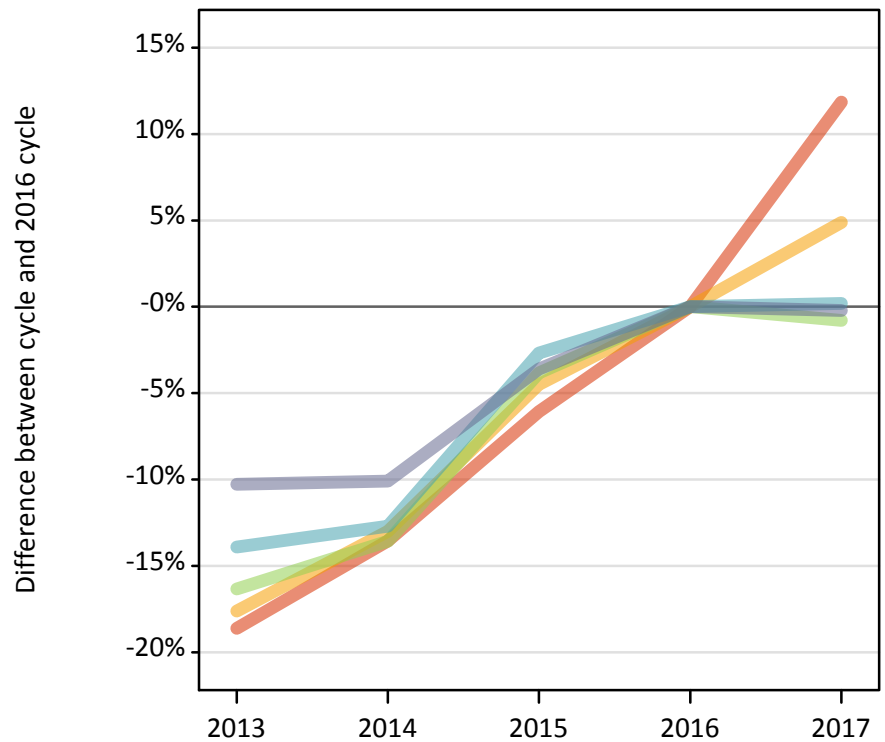

Analysis at 00:05 on Thursday 31 August 2017 (14 days after A level results day)

J.1 Placed applicants from Scotland by SIMD16 quintile: 14 days after A level results day

Placed applicants: change relative to 2016 cycle totals

- Quintile 1
- Quintile 2
- Quintile 3
- Quintile 4
- Quintile 5

J.2 Placed applicants from Scotland by SIMD16 quintile: 14 days after A level results day

Applicant Status	SIMD16	2013	2014	2015	2016	2017
Placed	Quintile 1	3,620	3,840	4,170	4,440	4,970
	Quintile 2	4,240	4,480	4,920	5,150	5,400
	Quintile 3	5,240	5,410	6,020	6,260	6,210
	Quintile 4	6,600	6,700	7,460	7,670	7,690
	Quintile 5	8,820	8,830	9,470	9,830	9,810

J.3 Placed applicants from Scotland by SIMD16 quintile: 14 days after A level results day

Placed applicants: change relative to 2016 cycle totals

Applicant Status	SIMD16	2013	2014	2015	2016	2017
Placed	Quintile 1	-19%	-14%	-6%	0%	12%
	Quintile 2	-18%	-13%	-5%	0%	5%
	Quintile 3	-16%	-14%	-4%	0%	-1%
	Quintile 4	-14%	-13%	-3%	0%	0%
	Quintile 5	-10%	-10%	-4%	0%	-0%