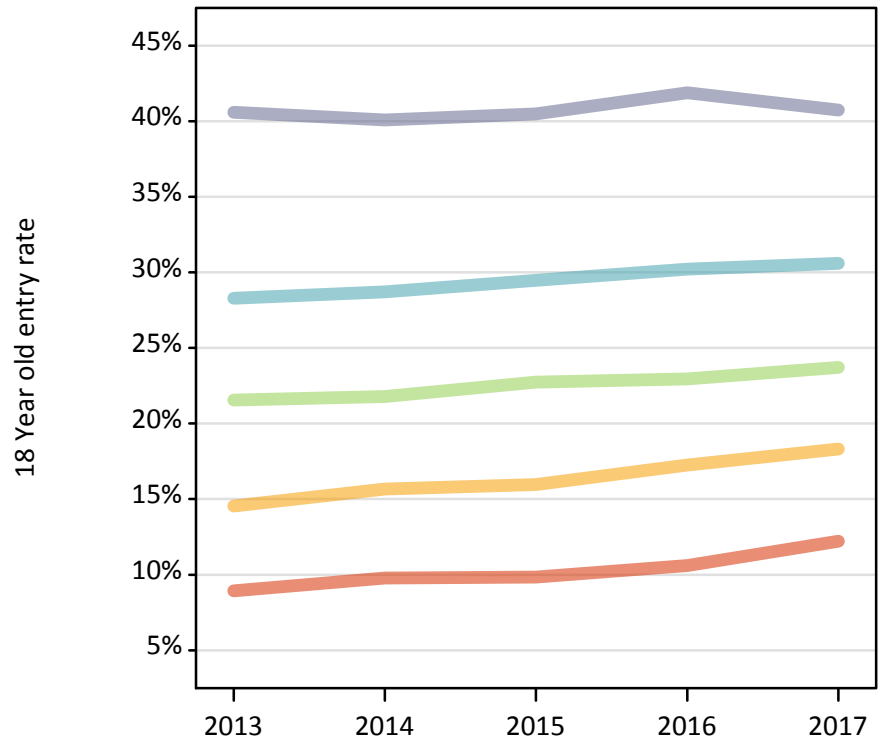

J.7 Placed 18 year old applicants from Scotland by SIMD16 quintile: 14 days after A level results day

Placed 18 year old applicants: entry rate

J.8 Placed 18 year old applicants from Scotland by SIMD16 quintile: 14 days after A level results day

Placed 18 year old applicants: entry rate

Applicant Status	SIMD16	2013	2014	2015	2016	2017
Placed	Quintile 1	8.9%	9.8%	9.8%	10.6%	12.2%
	Quintile 2	14.5%	15.7%	16.0%	17.3%	18.3%
	Quintile 3	21.6%	21.8%	22.7%	23.0%	23.7%
	Quintile 4	28.3%	28.7%	29.5%	30.2%	30.6%
	Quintile 5	40.6%	40.1%	40.5%	41.9%	40.7%

J.9 Placed 18 year old applicants from Scotland by SIMD16 quintile: 14 days after A level results day

Placed 18 year old applicants: entry rate (indexed to 100 = Quintile 1)

Applicant Status	SIMD16	2013	2014	2015	2016	2017
Placed	Quintile 1	100	100	100	100	100
	Quintile 2	163	160	162	163	150
	Quintile 3	241	223	231	217	194
	Quintile 4	317	294	300	285	250
	Quintile 5	454	410	411	395	333