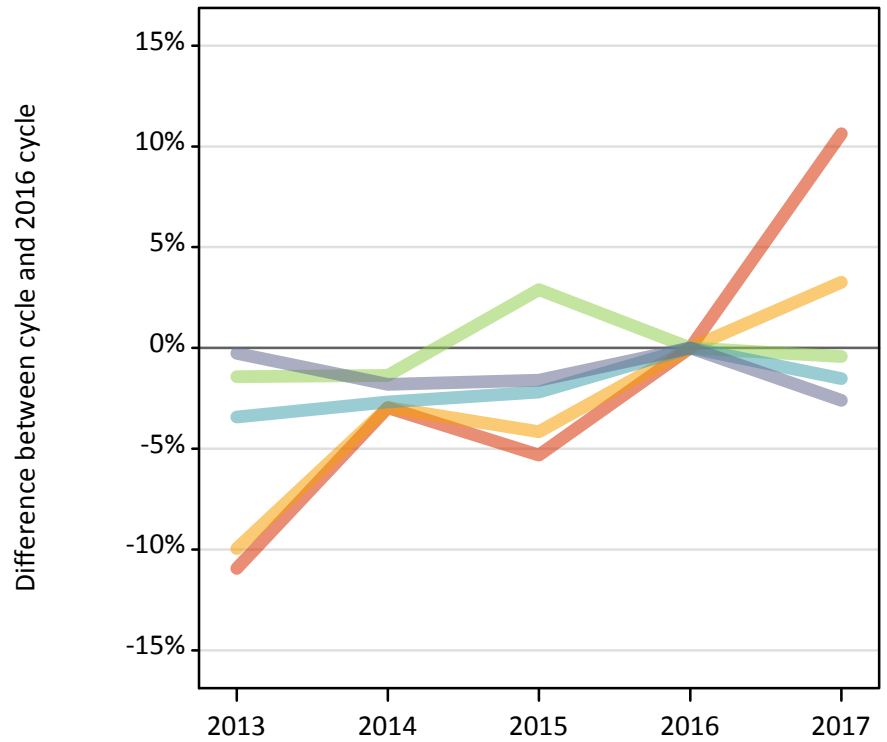

J.3 Placed applicants from Scotland by SIMD16 quintile: 14 days after A level results day

Placed applicants: change relative to 2016 cycle totals

Applicant Status	SIMD16	2013	2014	2015	2016	2017
Placed	Quintile 1	-19%	-14%	-6%	0%	12%
	Quintile 2	-18%	-13%	-5%	0%	5%
	Quintile 3	-16%	-14%	-4%	0%	-1%
	Quintile 4	-14%	-13%	-3%	0%	0%
	Quintile 5	-10%	-10%	-4%	0%	-0%

J.4 Placed 18 year old applicants from Scotland by SIMD16 quintile: 14 days after A level results day

Placed 18 year old applicants: change relative to 2016 cycle totals

- Quintile 1
- Quintile 2
- Quintile 3
- Quintile 4
- Quintile 5