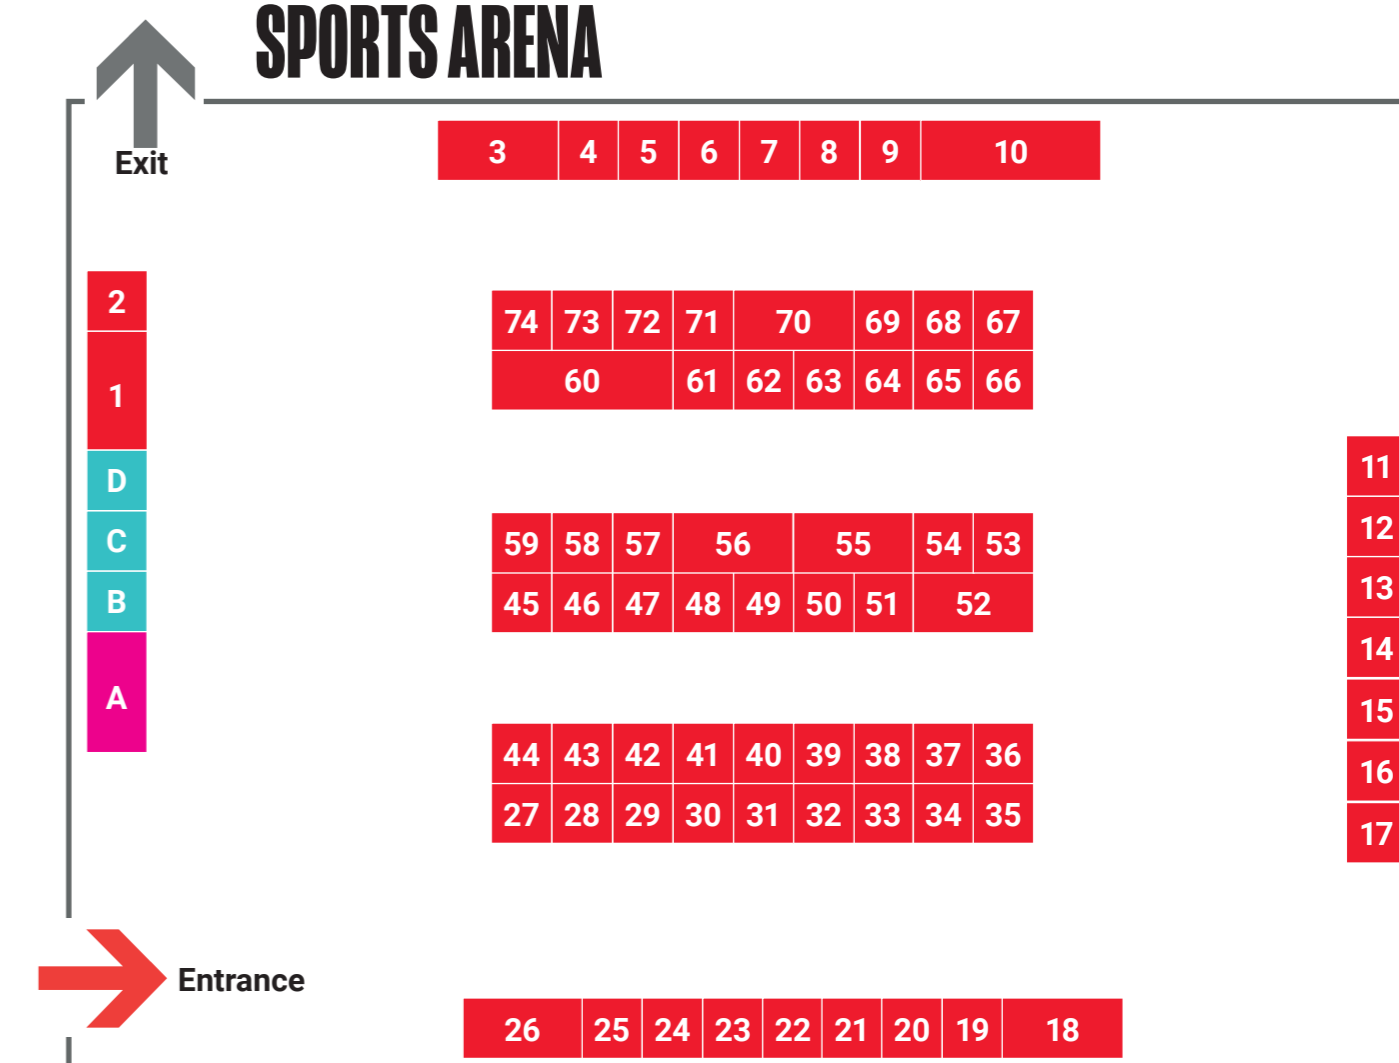

SPORTS ARENA

EXHIBITION MARQUEE

Teacher & Exhibitor Lounge

LISTEN TO TALKS

We've got a packed line-up at **The Big Q&A and Subject Talks** stages. Hear about different course areas. Listen to students and apprentices. Find the answers to your questions. Learn more about your choices, how to research your options, and how to apply.

- D Campus Centre - Red Talks, Restaurant, Cash Point
- G Gateway Building - Yellow Talks, Costa Coffee
- P P Block - Orange Talks and Sports Arena
- T T Block - Teachers and Exhibitors Quiet Zone
- 1 Welcome Marquee
- 2 Exhibition Marquee
- 3 Teachers & Exhibitors Lounge
- 4 Demonstration Zone
- 5 Catering
- 6 Live Music & Entertainment
- 7 Student Culture
- 8 Exhibition Sports Arena
- 9 Teachers & Exhibitors Lounge