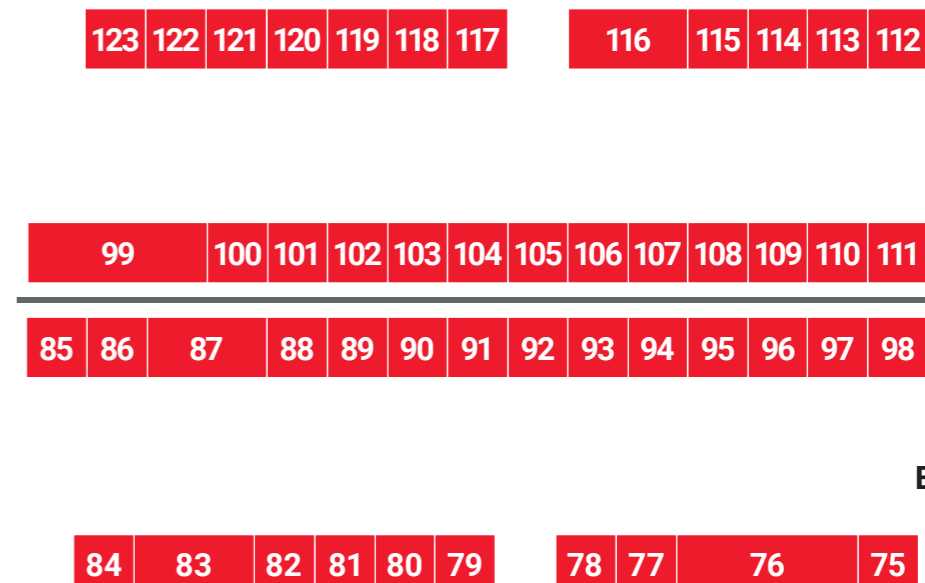

SPORTS ARENA

EXHIBITION MARQUEE

Teacher & Exhibitor Lounge

LISTEN TO TALKS

We've got a packed line-up at **The Big Q&A and Subject Talks** stages. Hear about different course areas. Listen to students and apprentices. Find the answers to your questions. Learn more about your choices, how to research your options, and how to apply.