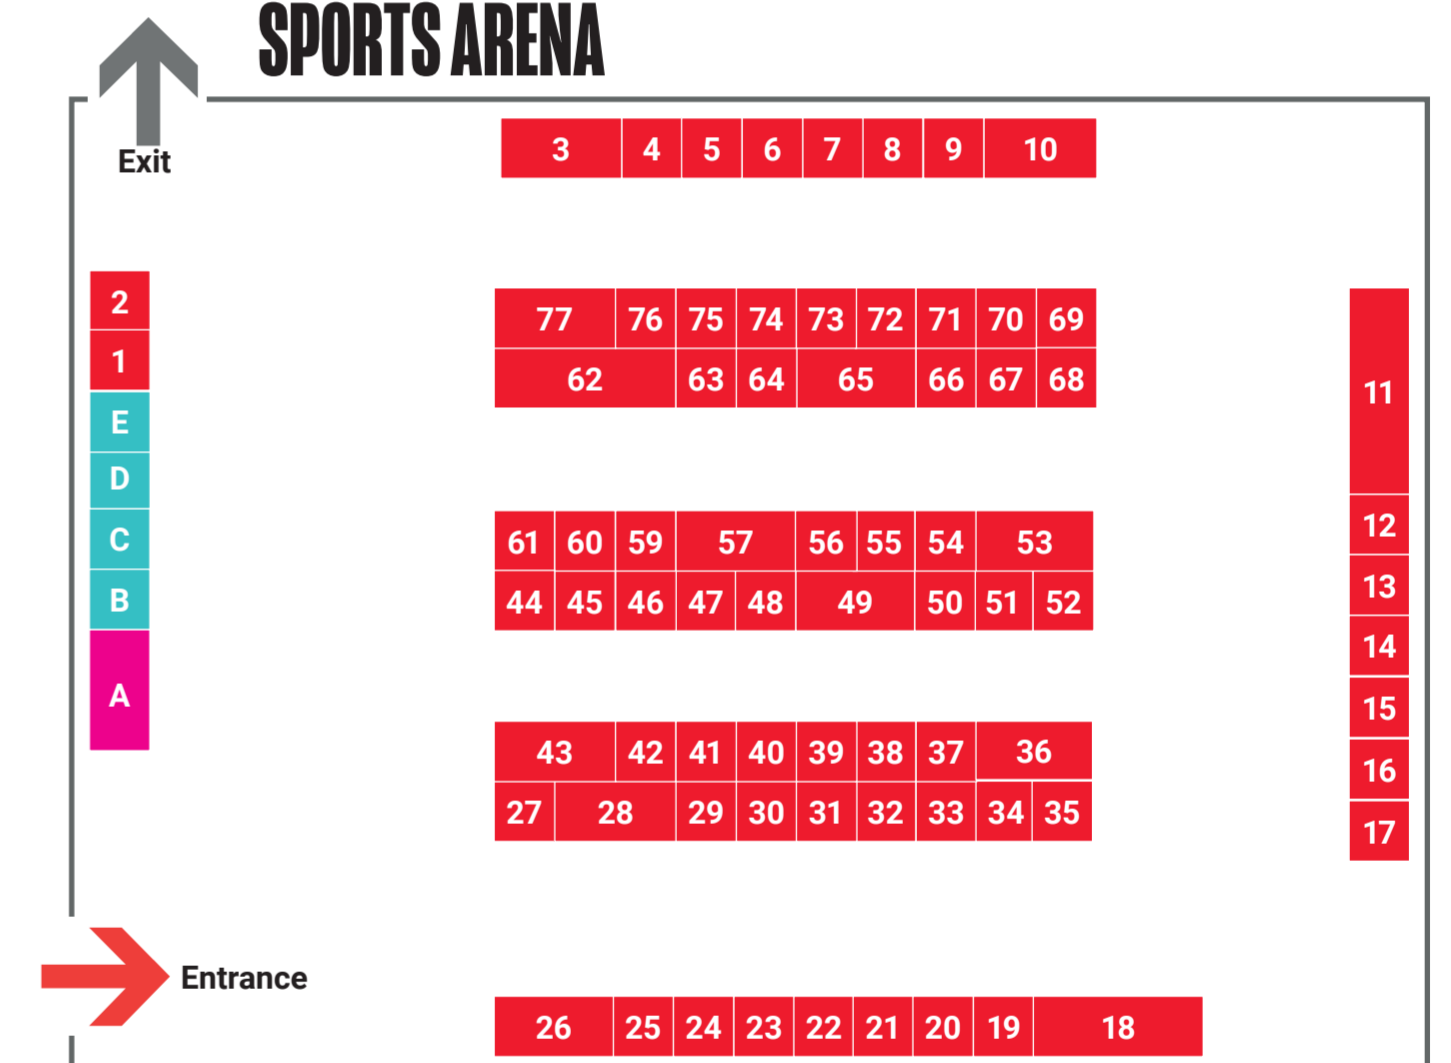

SPORTS ARENA

LISTEN TO TALKS

We've got a packed line-up at The Big Q&A and Subject Talks stages. Hear about different course areas. Listen to students and apprentices. Find the answers to your questions. Learn more about your choices, how to research your options, and how to apply.