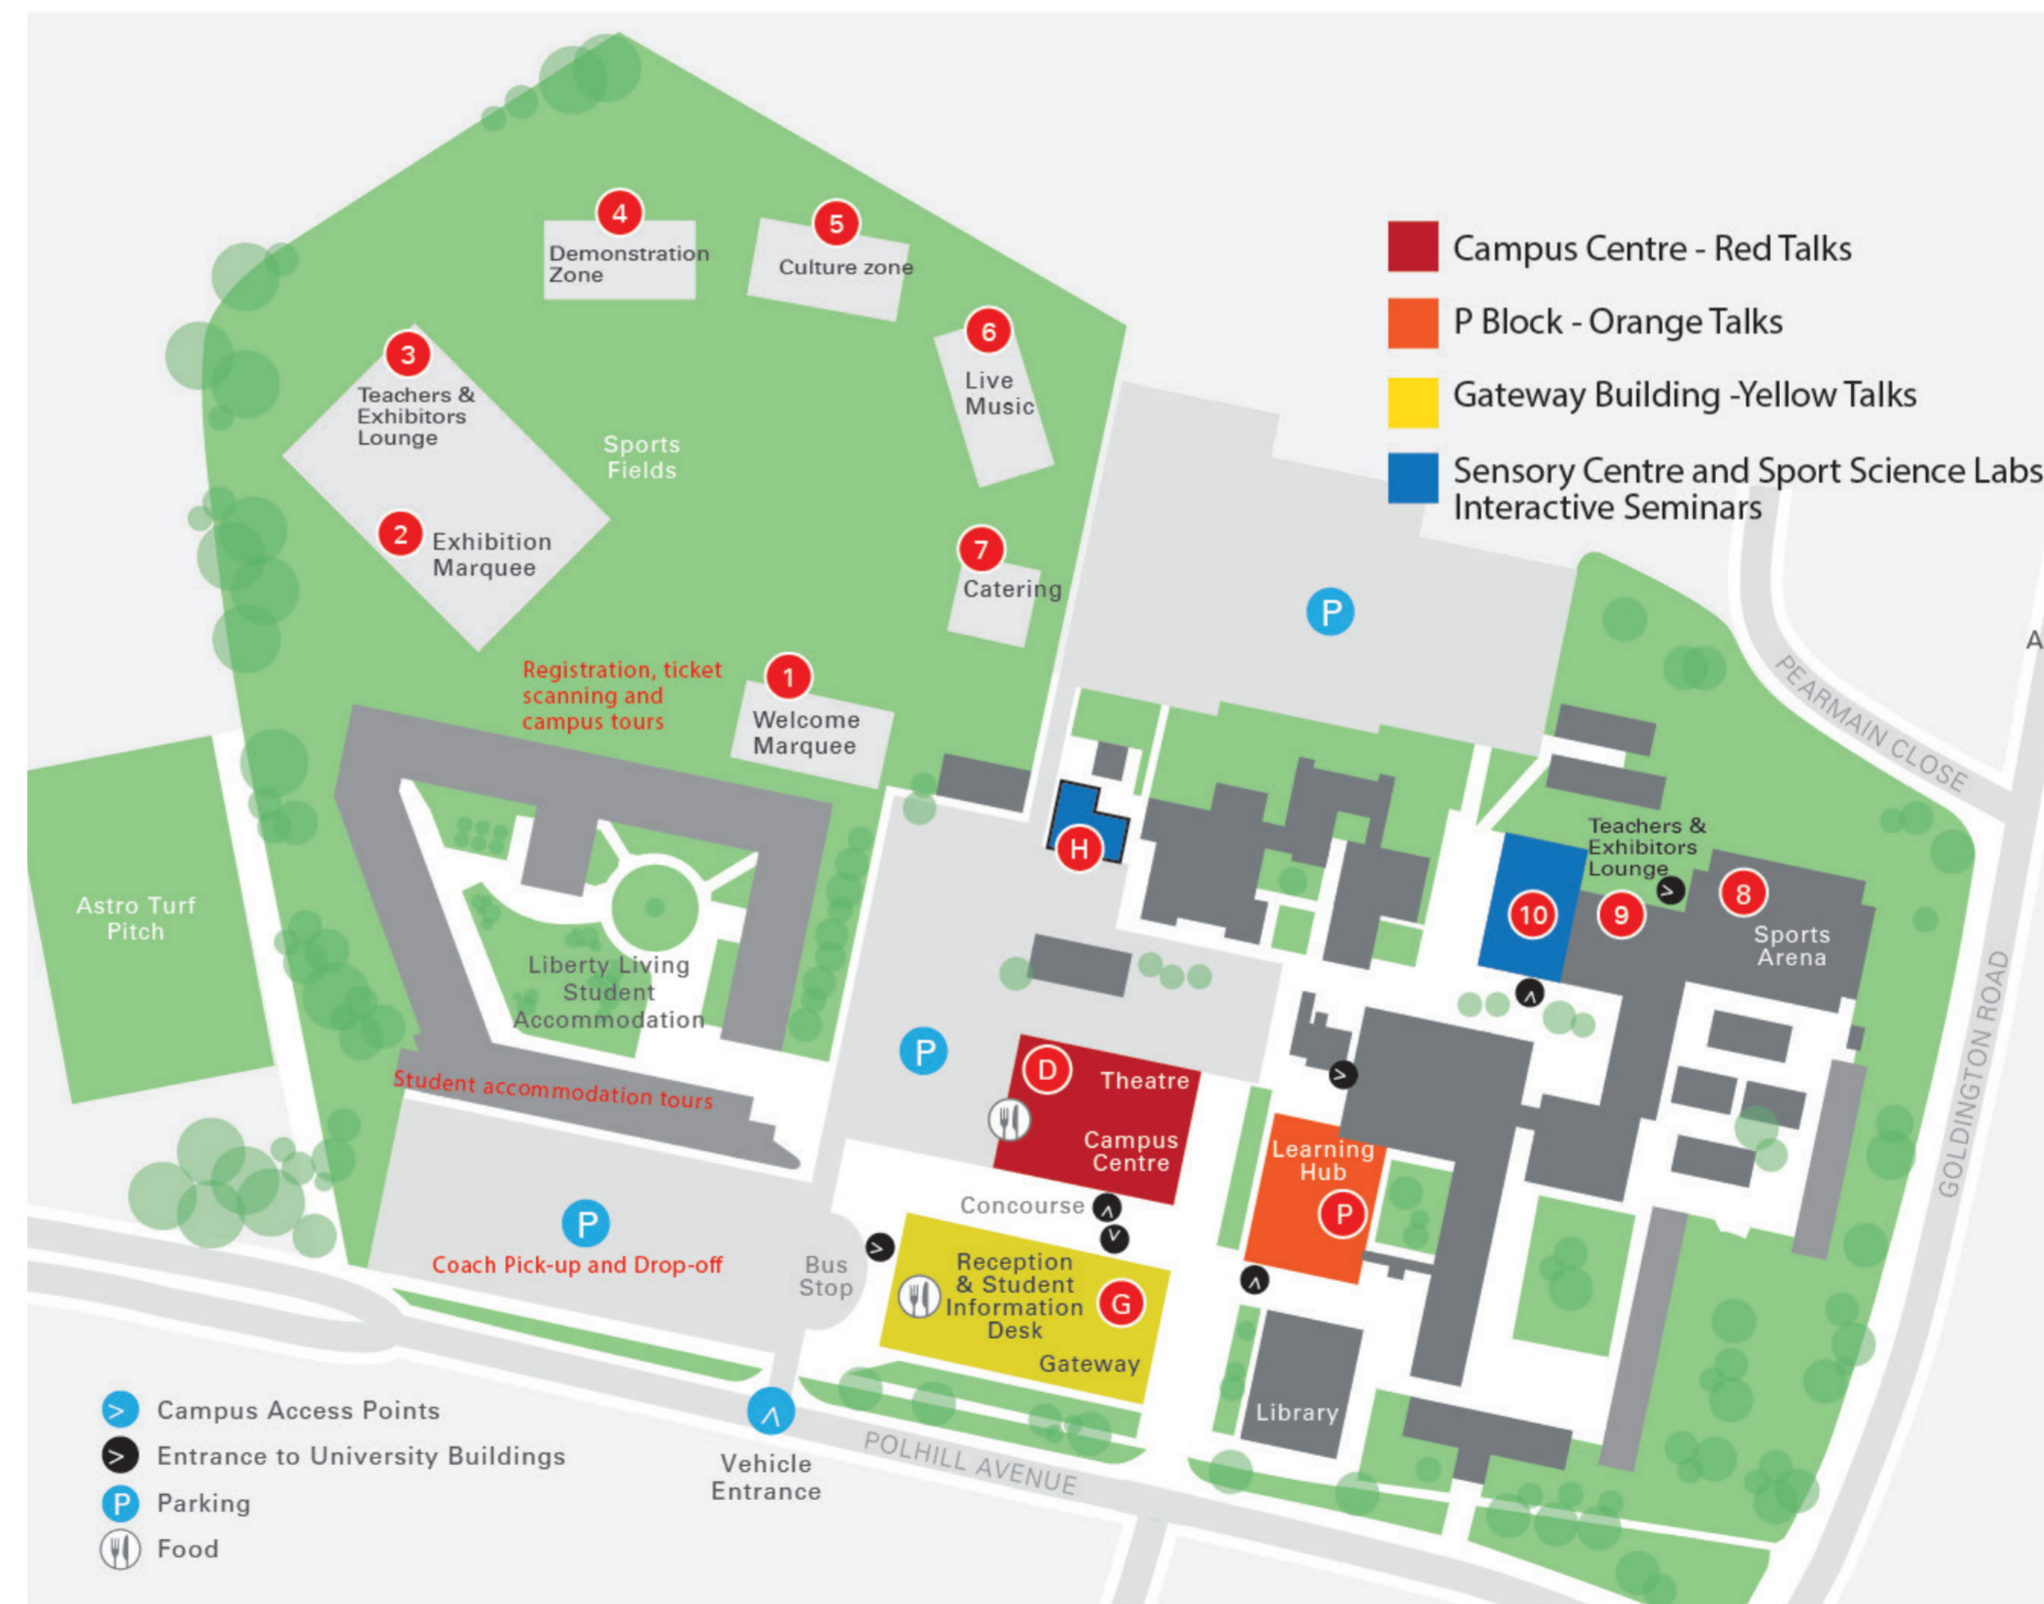

Room (see map)	Session start times		
	10am & 12pm	10.30am & 12.30pm	11.30am & 1pm
P0.32		Degree Apprenticeships	Forensic Science
P0.33	Drama, Performance & Theatre	Psychology	Business & Management
G0.11/G0.12	Engineering	Social Work	Computing & IT
G0.13	Politics	Music	Teachers & advisors session (1pm only)
G1.11	Criminology	Biomedical & Biological Science	Law
G1.13	Medicine	Marketing, Advertising and Public Relations	Travel & Tourism
G1.14	Film & Media	Art & Design	History
G1.15	English		
G1.17	Physics	Accounting & Finance	Journalism
G2.01	Physiotherapy & Occupational Therapy	Careers in Nursing & Midwifery	Operating Department Practitioner
H Block		Careers in Early Years, Education & Teaching	
Sport Labs		Careers in Sport	

- D Campus Centre - Red Talks, Restaurant, Cash Point
- P P Block - Orange Talks and Sports Arena
- G Gateway Building - Yellow Talks, Costa Coffee
- T T Block - Teachers and Exhibitors Quiet Zone
- 1 Welcome Marquee
- 2 Exhibition Marquee
- 3 Teachers & Exhibitors Lounge
- 4 Demonstration Zone
- 5 Catering
- 6 Live Music & Entertainment
- 7 Student Culture
- 8 Exhibition Sports Arena
- 9 Teachers & Exhibitors Lounge