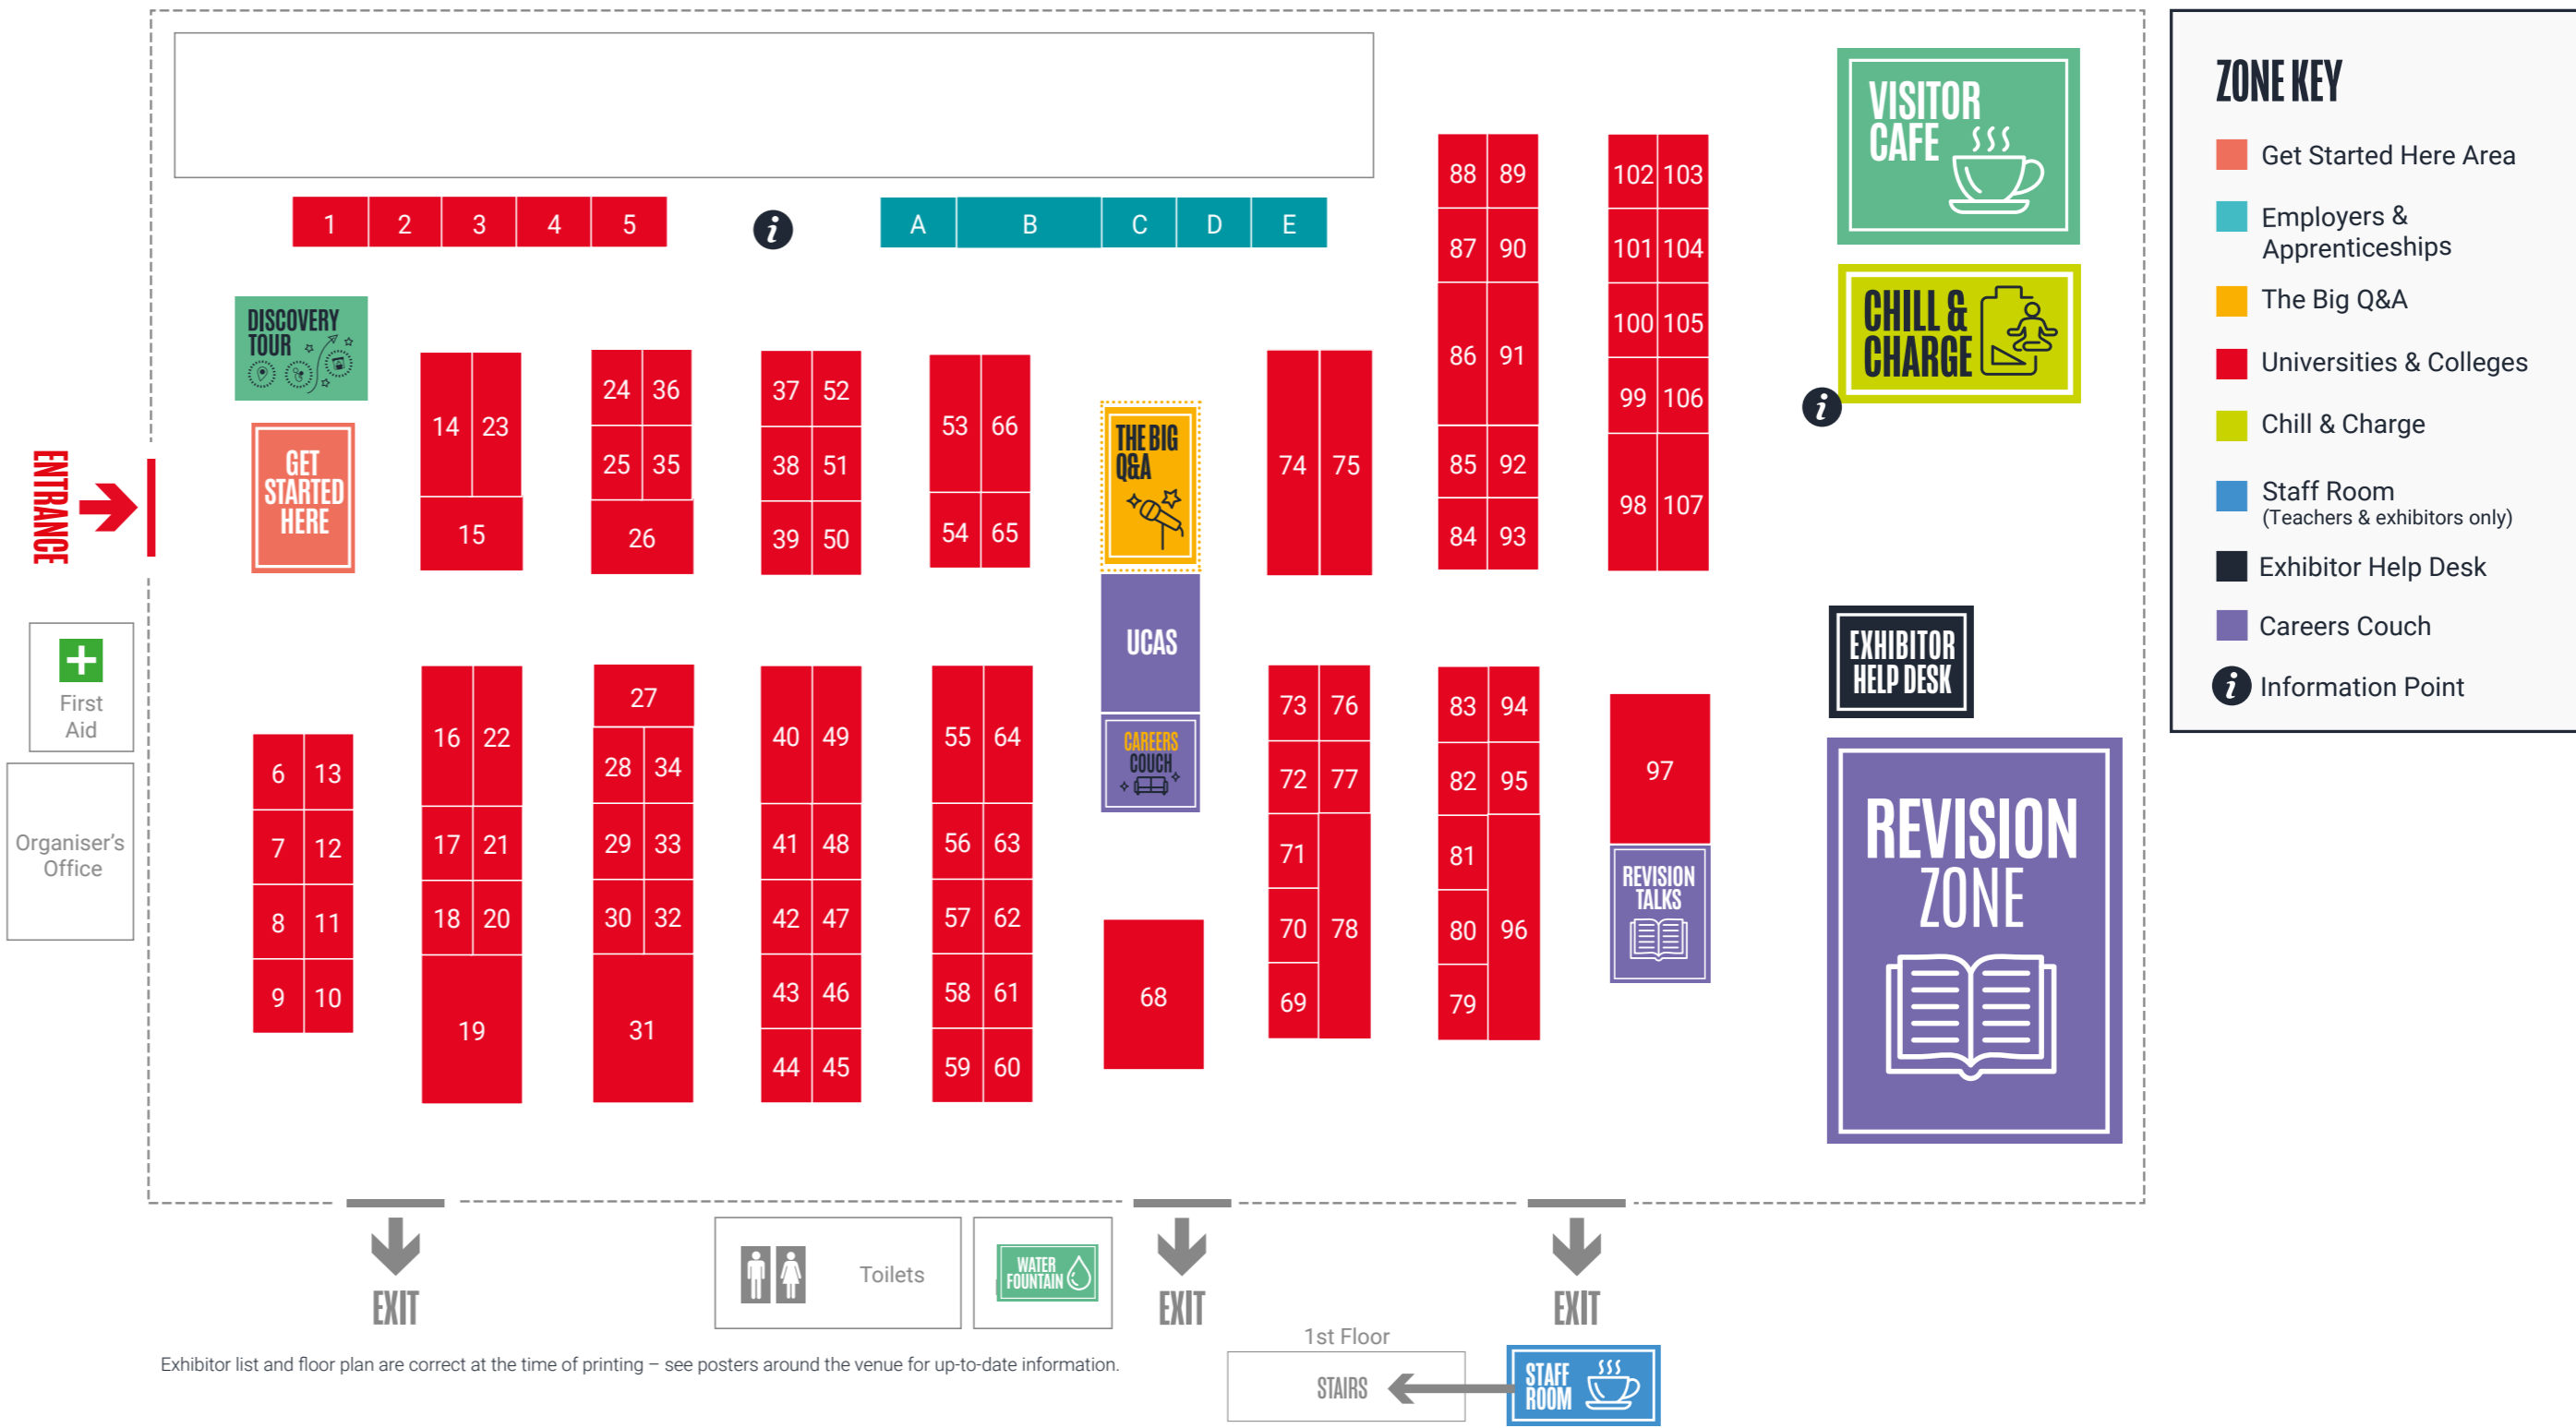

UCAS DISCOVERY UK TOUR

THE BIG Q&A

In association with: HELLOA

NEWPORT 2026 EVENT GUIDE

CAREERS COUCH

GOT QUESTIONS ABOUT YOUR NEXT STEPS?

Drop by the Careers Couch on the UCAS stand for expert guidance from a careers adviser

Exhibitor list and floor plan are correct at the time of printing – see posters around the venue for up-to-date information.